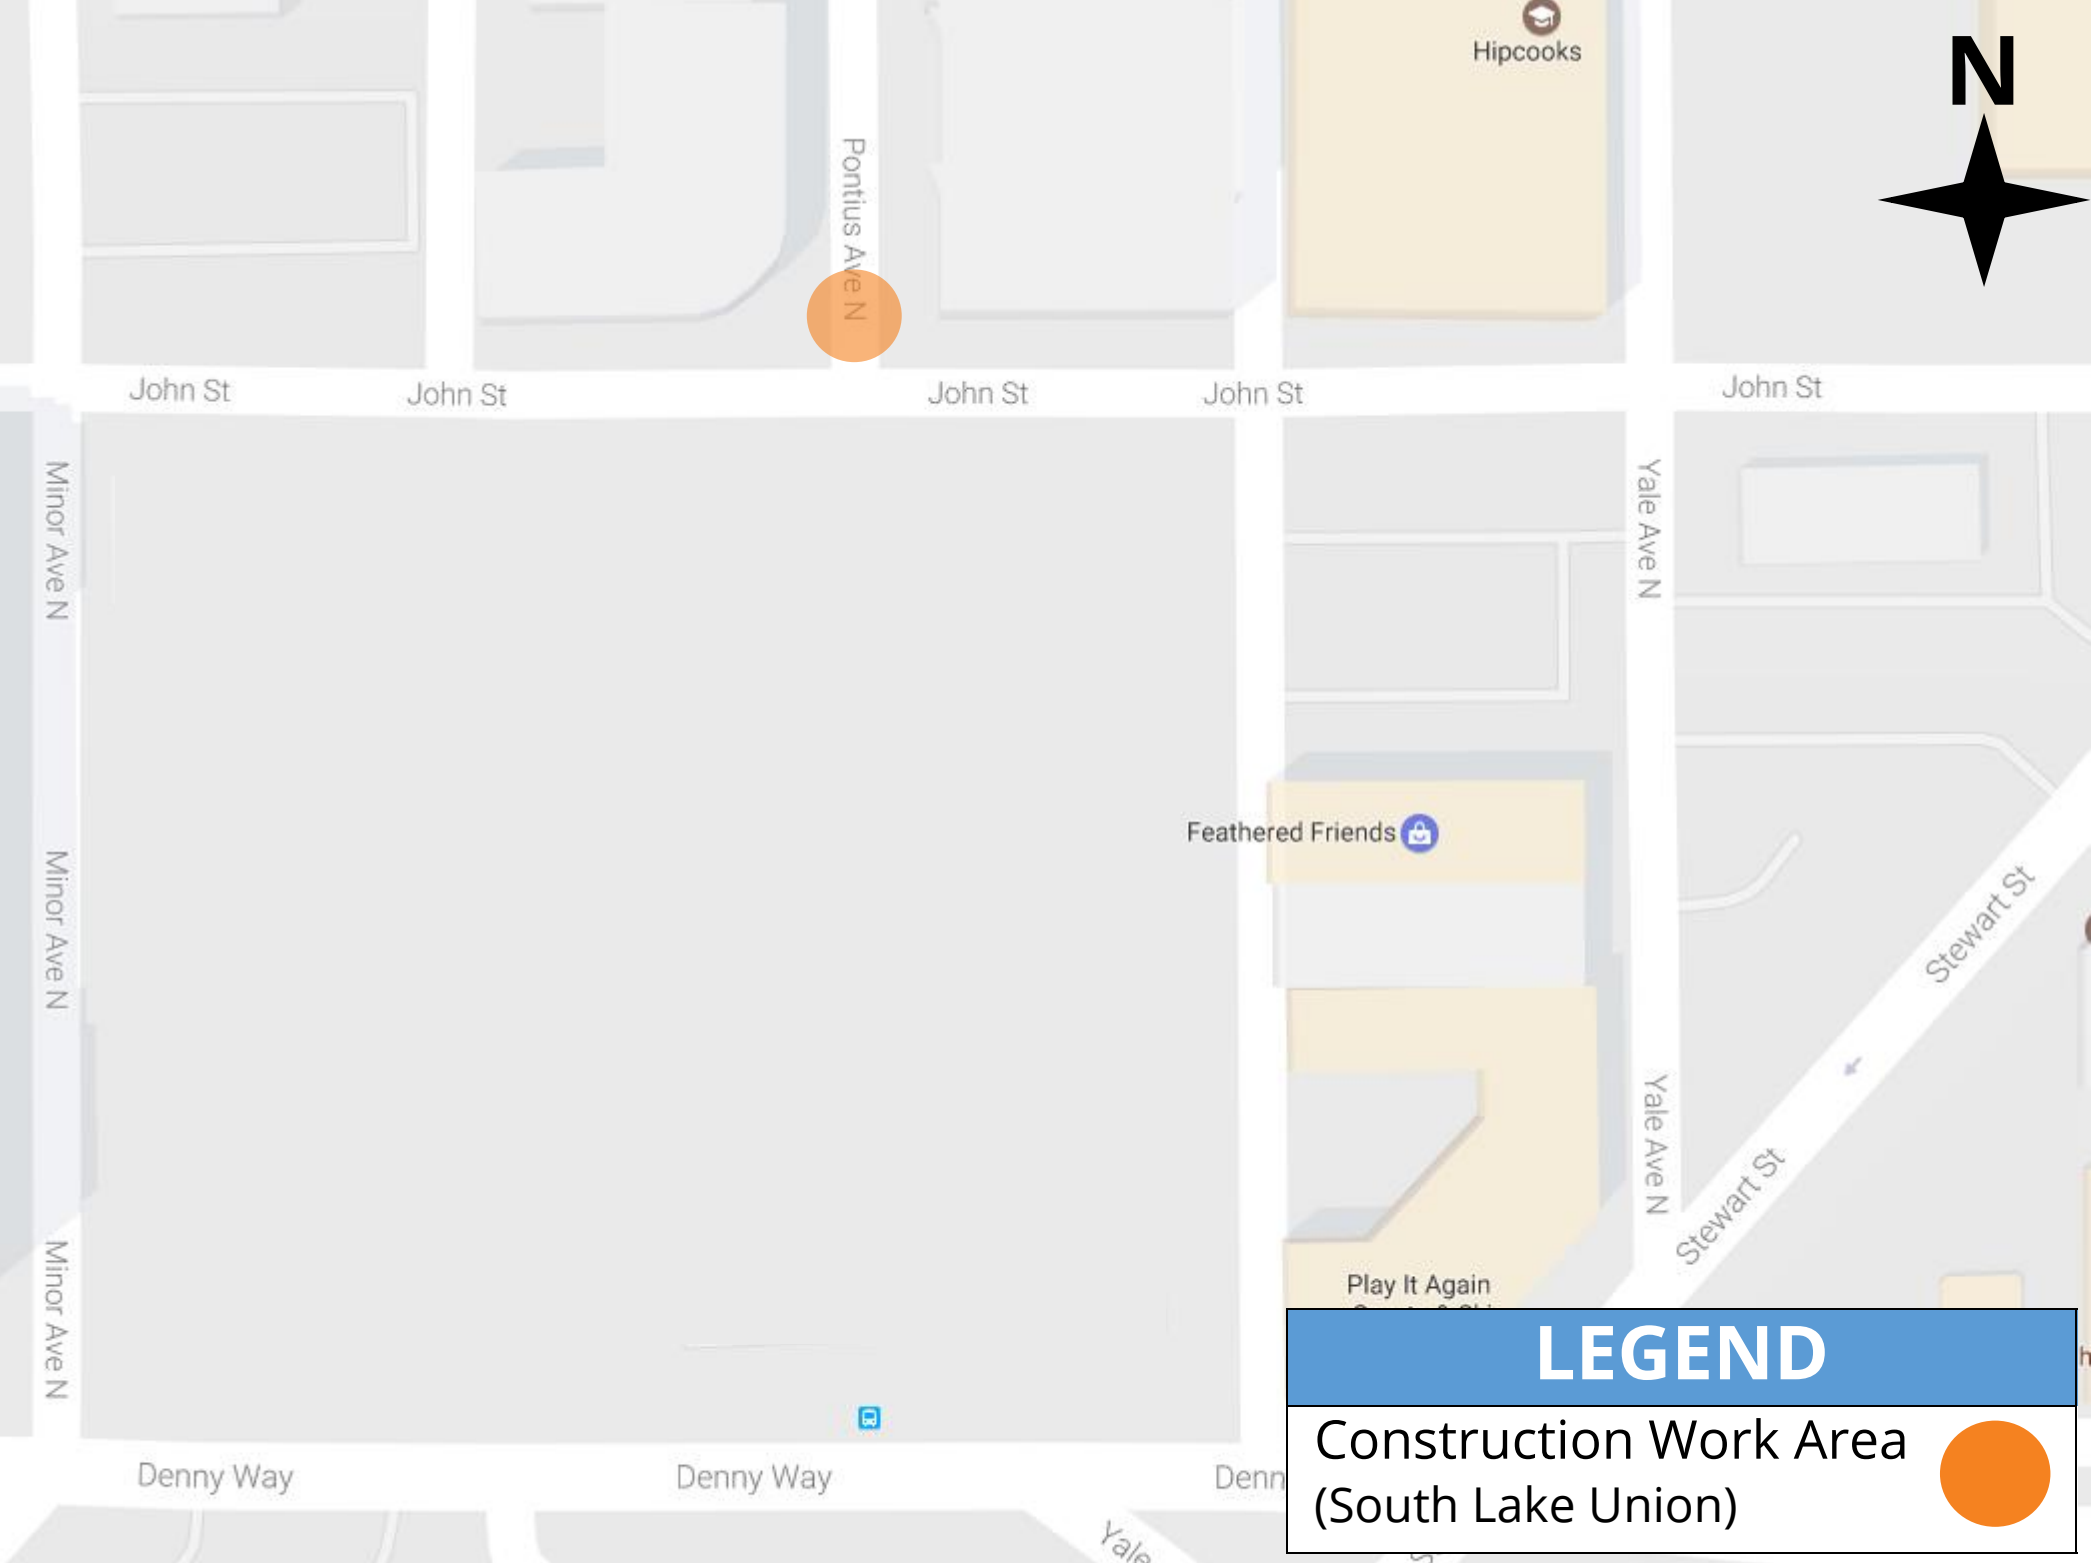

LEGEND	
Construction Work Area (Lake City / North Seattle)	

N

Hipcooks

Pontius Ave N

John St

John St

John St

John St

John St

Minor Ave N

Minor Ave N

Minor Ave N

Yale Ave N

Yale Ave N

Stewart St

Stewart St

Feathered Friends

Play It Again

Denny Way

Denny Way

Denny Way

LEGEND

Construction Work Area
(South Lake Union)

LEGEND

Elliott Bay
Brewery & Pub

Jefferson Square

Bakery Nouveau

Junction True
Value Hardware

Bang Bar Thai
Restaurant & Lounge

Safeway

SW Edmunds St

SW Edmunds St