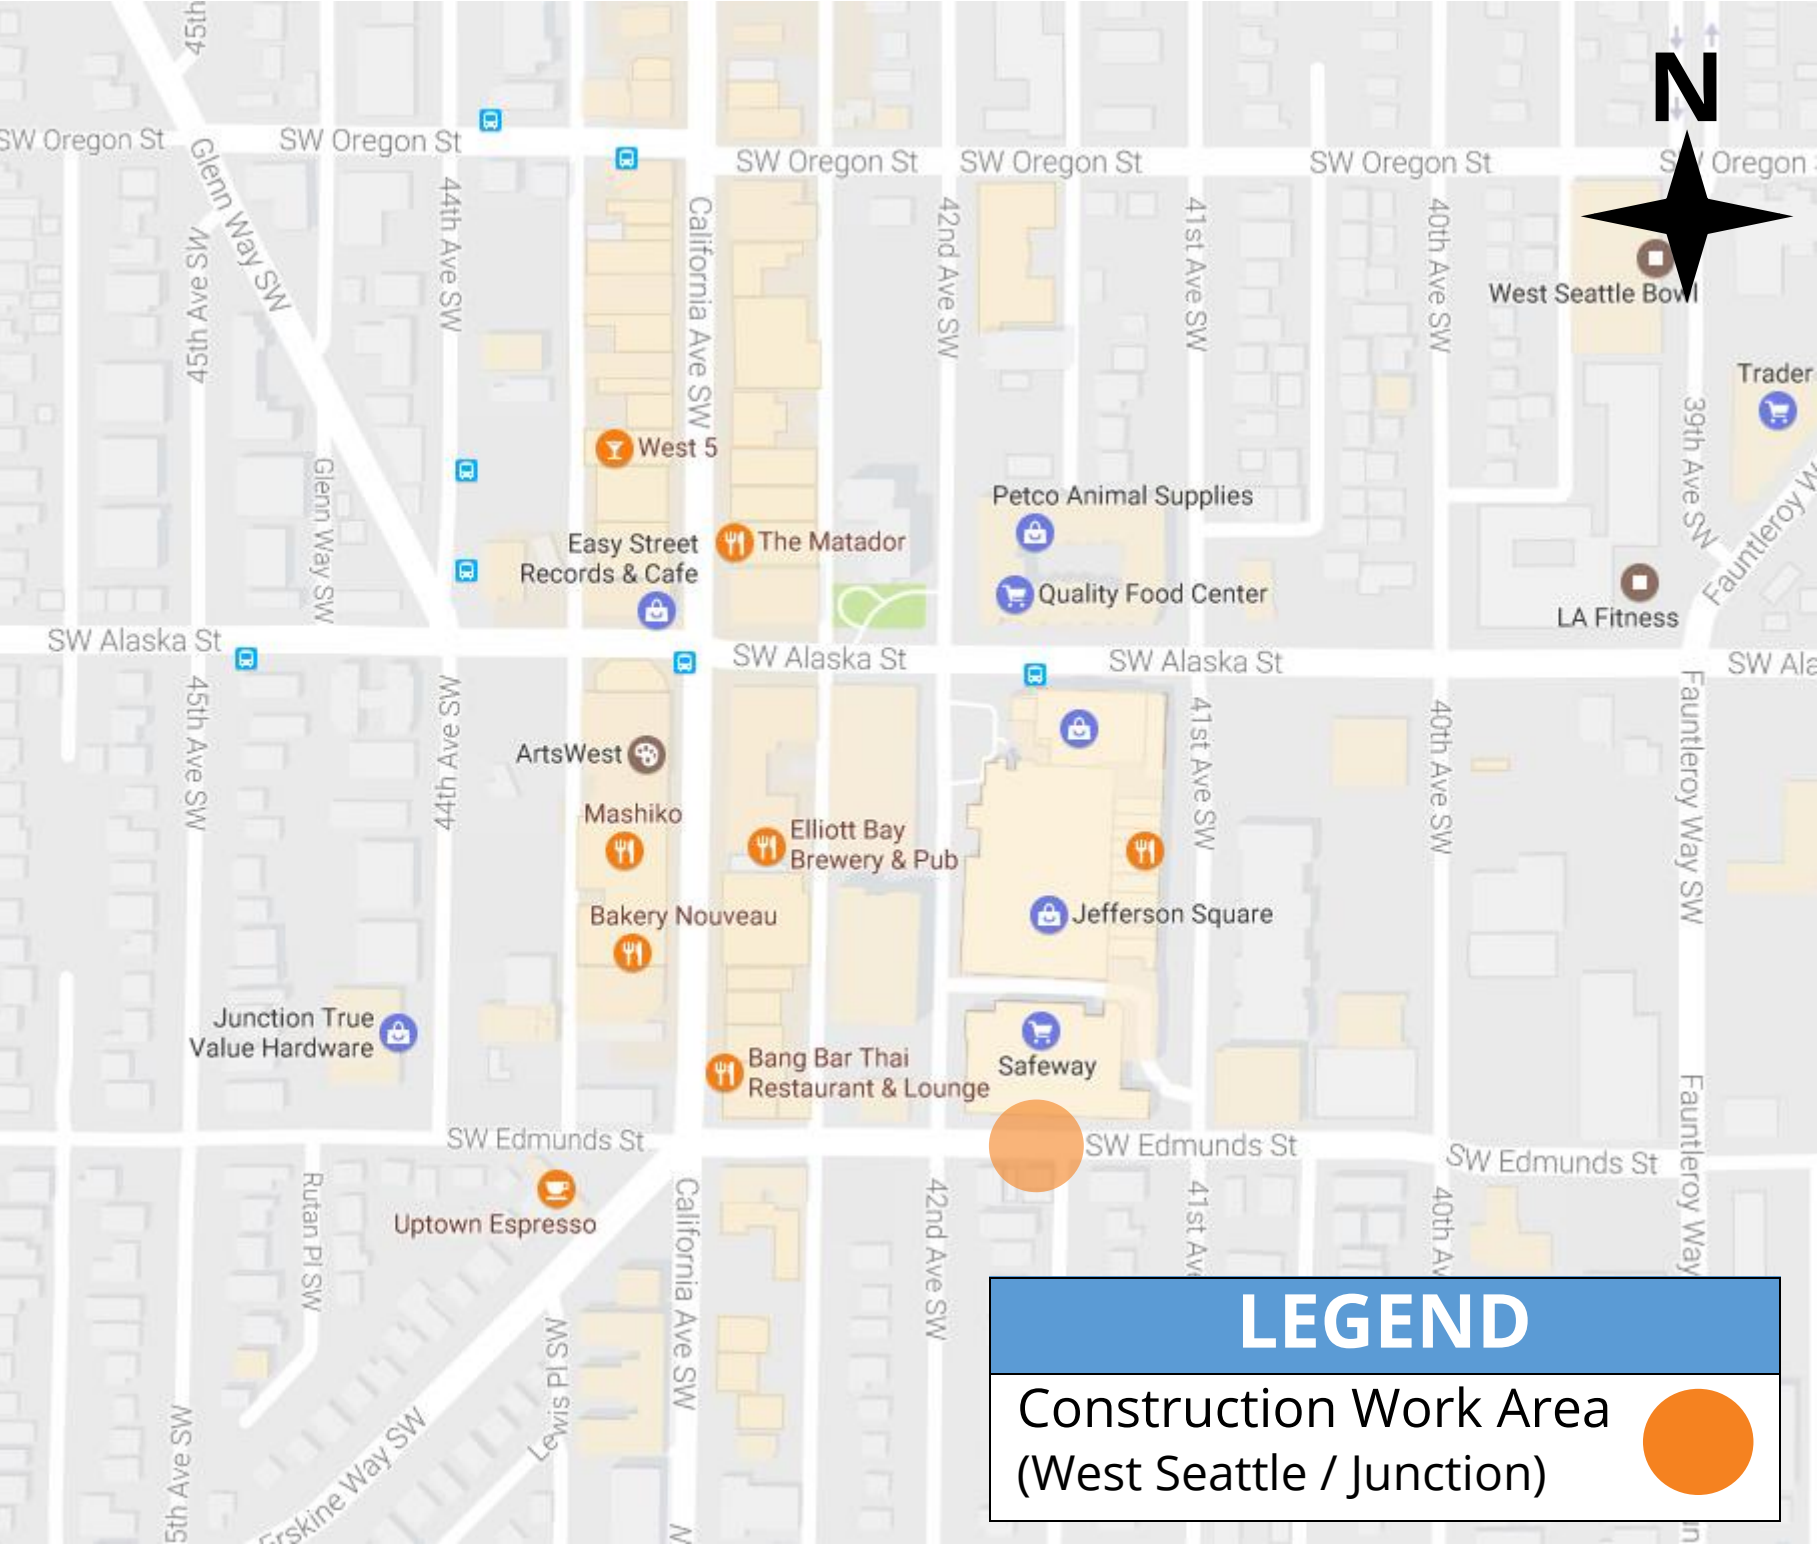

Feathered Friends

Play It Again

Denny Way

Denny Way

Denny Way

LEGEND

Construction Work Area
(South Lake Union)

LEGEND

Construction Work Area
(Othello Park) 

N

West Seattle Bowl

Trader

West 5

Petco Animal Supplies

Easy Street
Records & Cafe

The Matador

Quality Food Center

LA Fitness

SW Alaska St

SW Alaska St

SW Alaska St

SW Ala

ArtsWest

Mashiko

Elliott Bay
Brewery & Pub

Jefferson Square

Bakery Nouveau

Junction True
Value Hardware

Bang Bar Thai
Restaurant & Lounge

Safeway

SW Edmunds St

SW Edmunds St