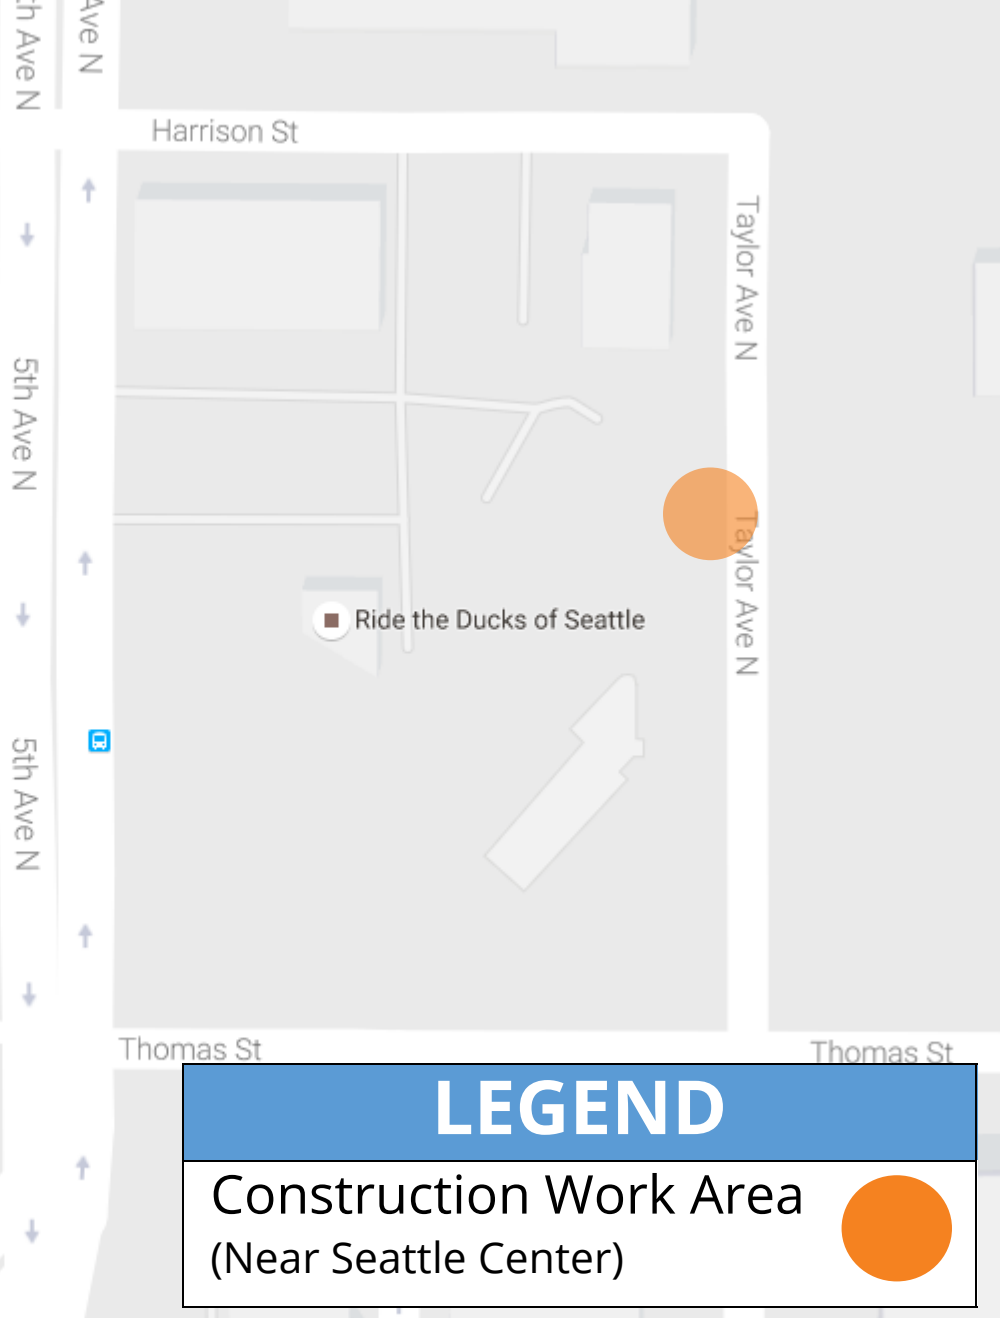

LEGEND

Construction Work Area (Near Seattle Center)