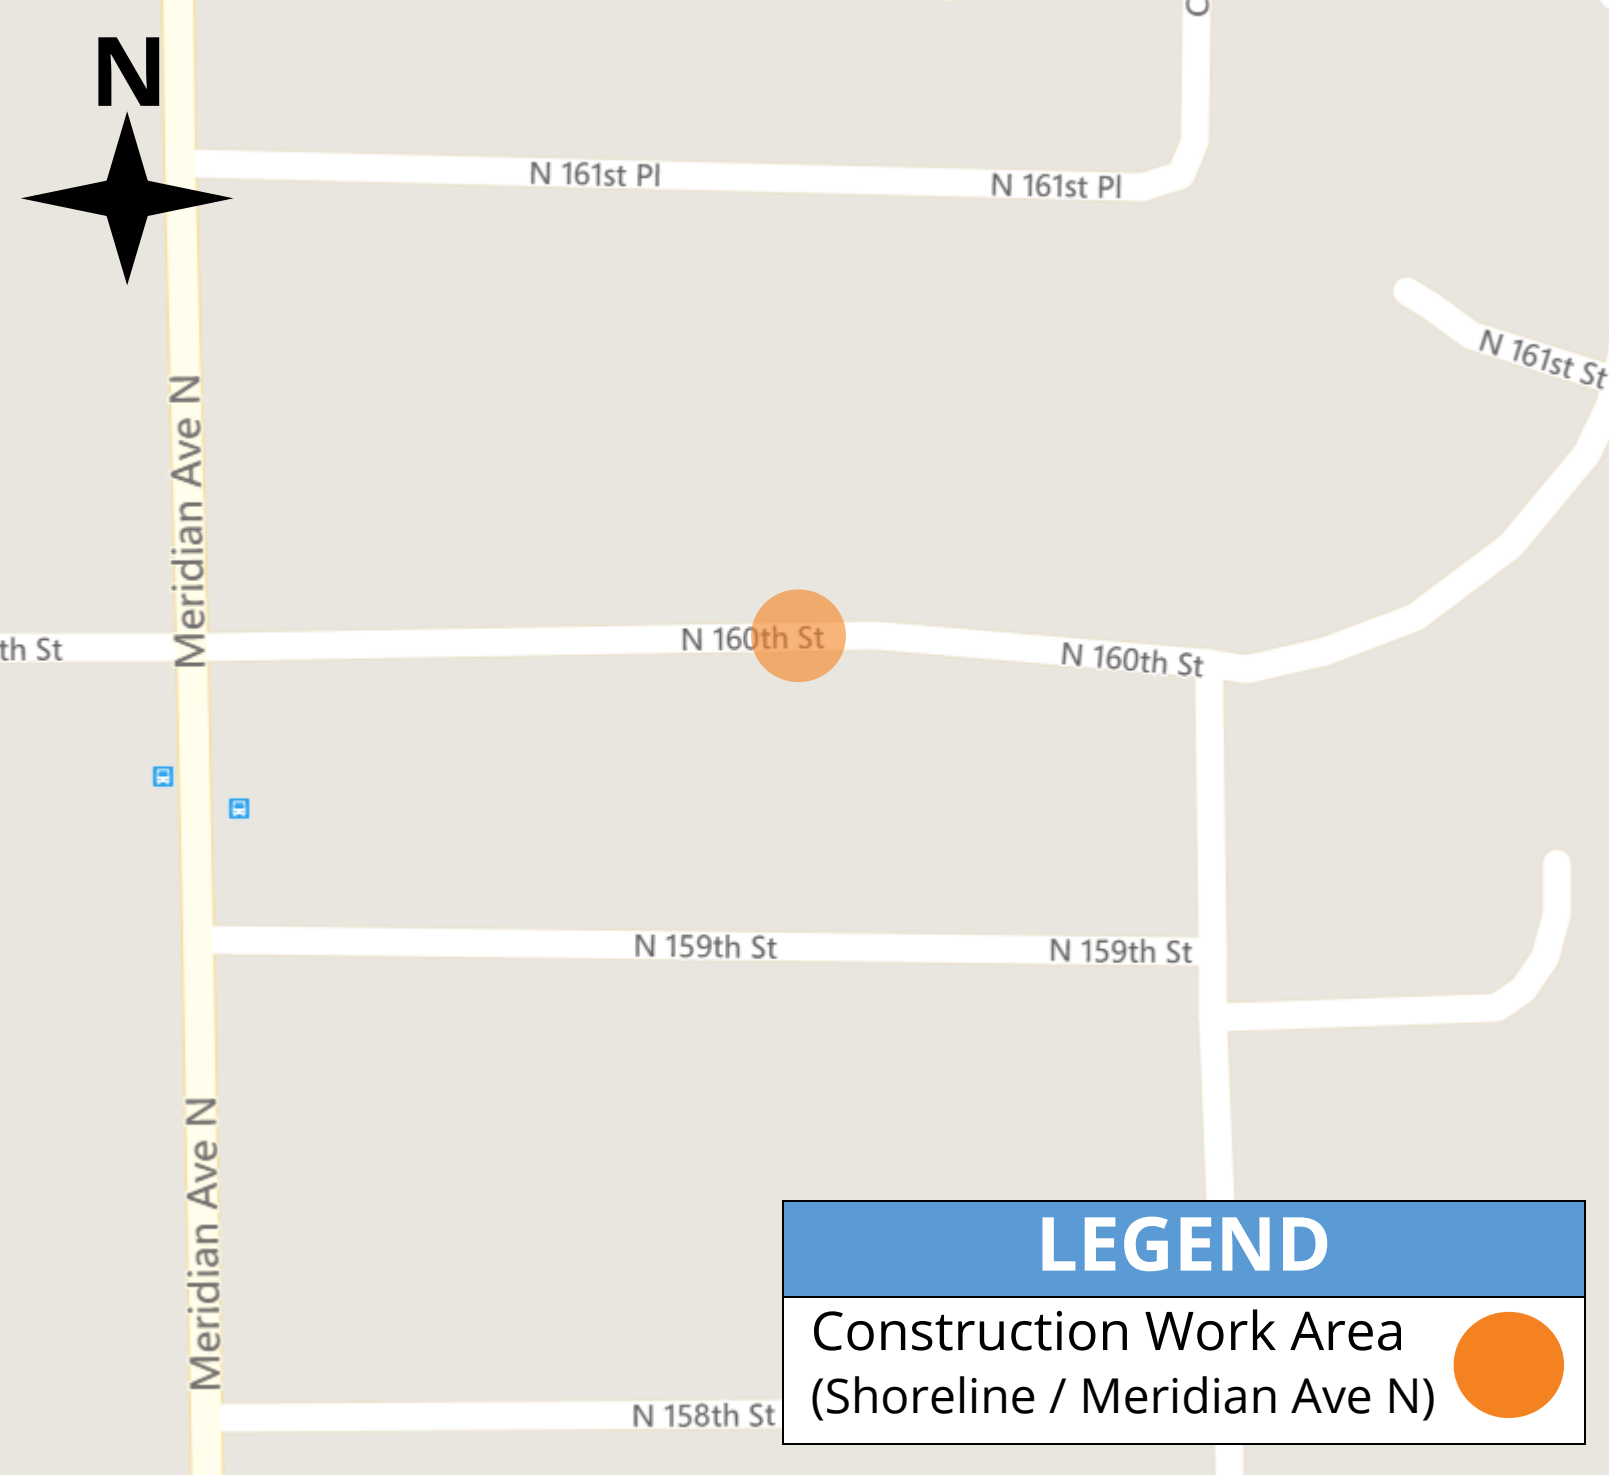

# LEGEND

Construction Work Area  
(Tukwila)

N 161st Pl

N 161st Pl

N 161st St

th St

Meridian Ave N

N 160th St

N 160th St

N 159th St

N 159th St

Meridian Ave N

N 158th St

## LEGEND

Construction Work Area  
(Shoreline / Meridian Ave N)

**LEGEND**

Construction Work Area  
(Burien / 8th Ave S)

N

# LEGEND

Construction Work Area  
(Near Rainier Beach)

N

N 195th St

N 195th St

N 193rd Pl

Linden Ave N

N 193rd Ct