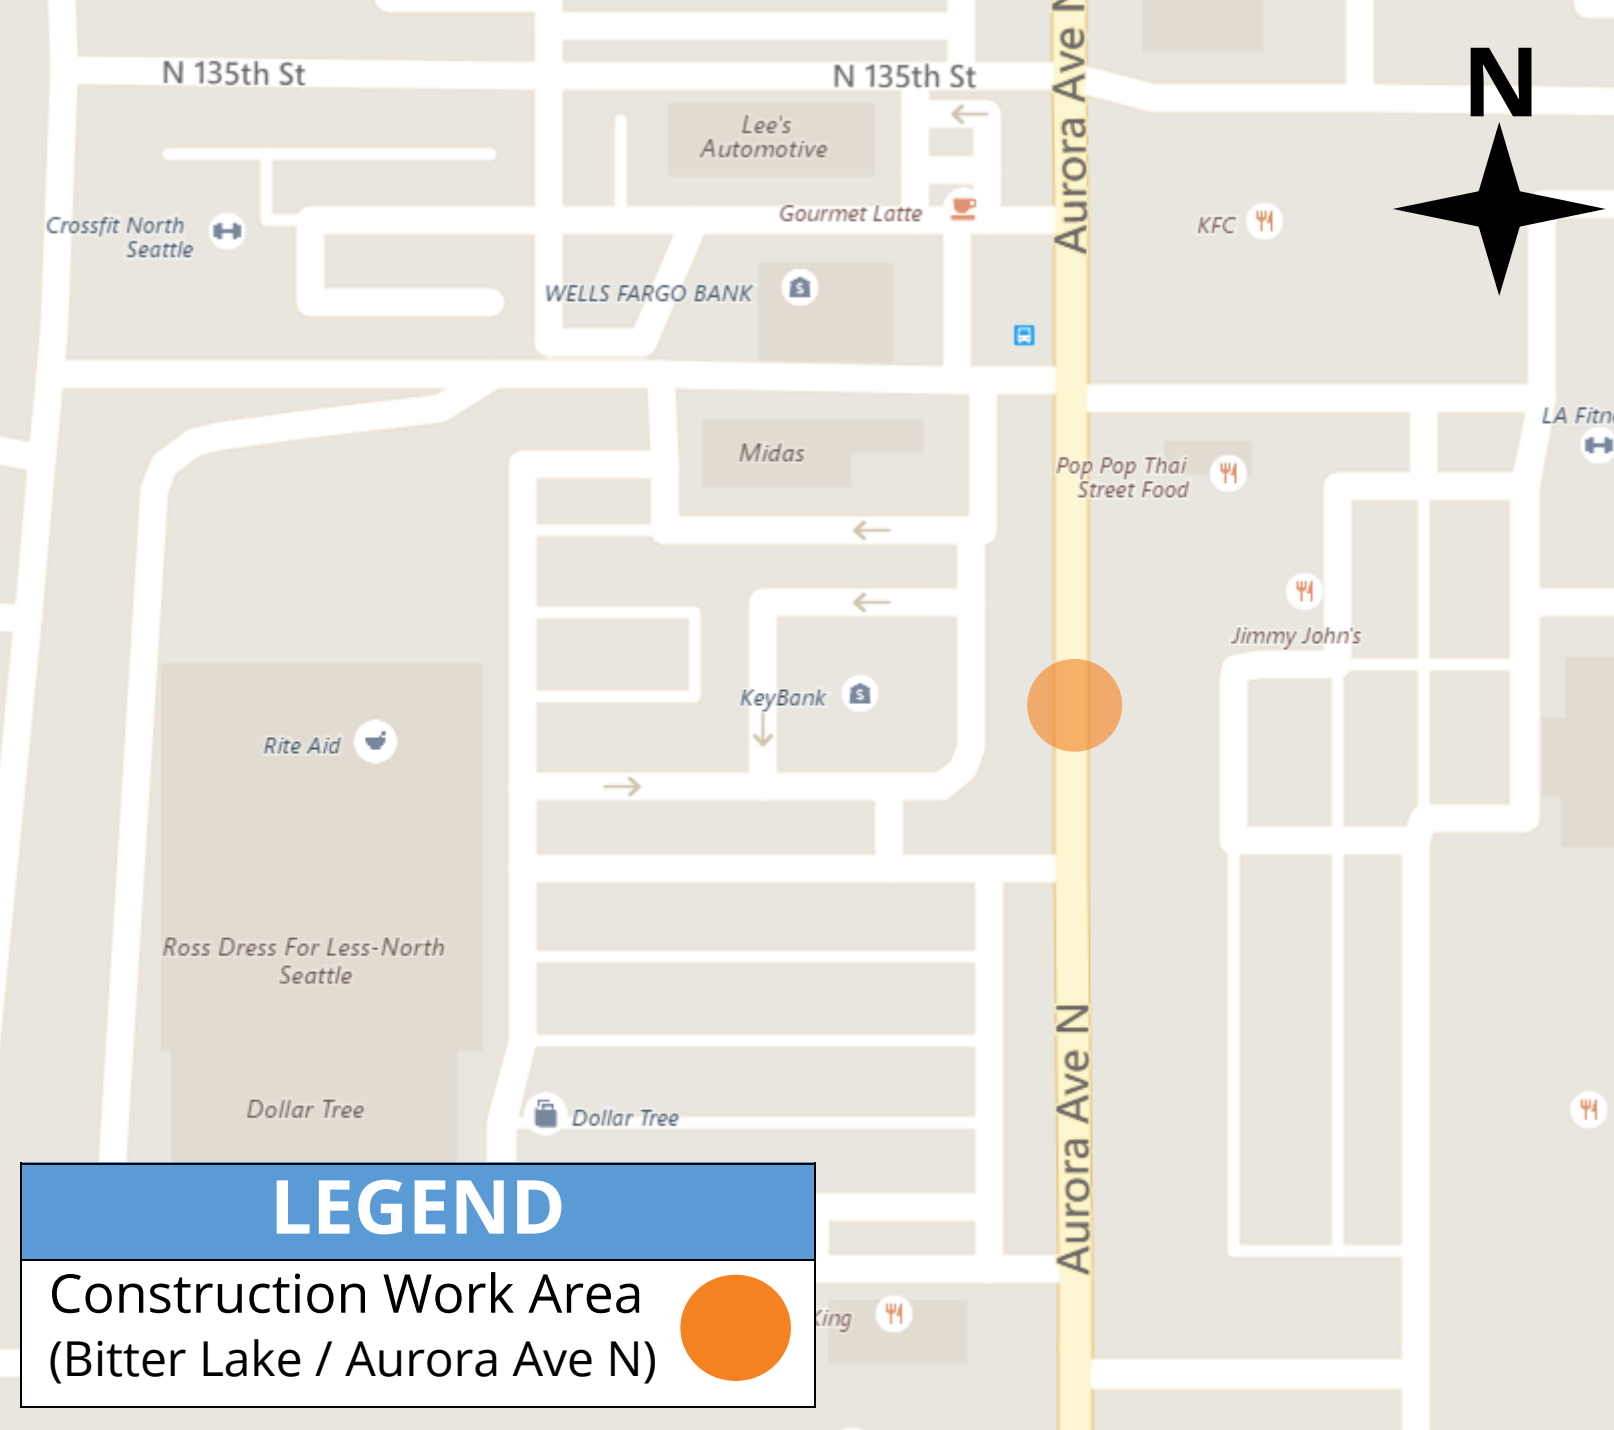

N

N 135th St

N 135th St

Lee's
Automotive

Crossfit North
Seattle

Gourmet Latte

KFC

WELLS FARGO BANK

Midas

Pop Pop Thai
Street Food

LA Fitn

Jimmy John's

Rite Aid

KeyBank

Ross Dress For Less-North
Seattle

Dollar Tree

Dollar Tree

LEGEND

Construction Work Area
(Bitter Lake / Aurora Ave N)