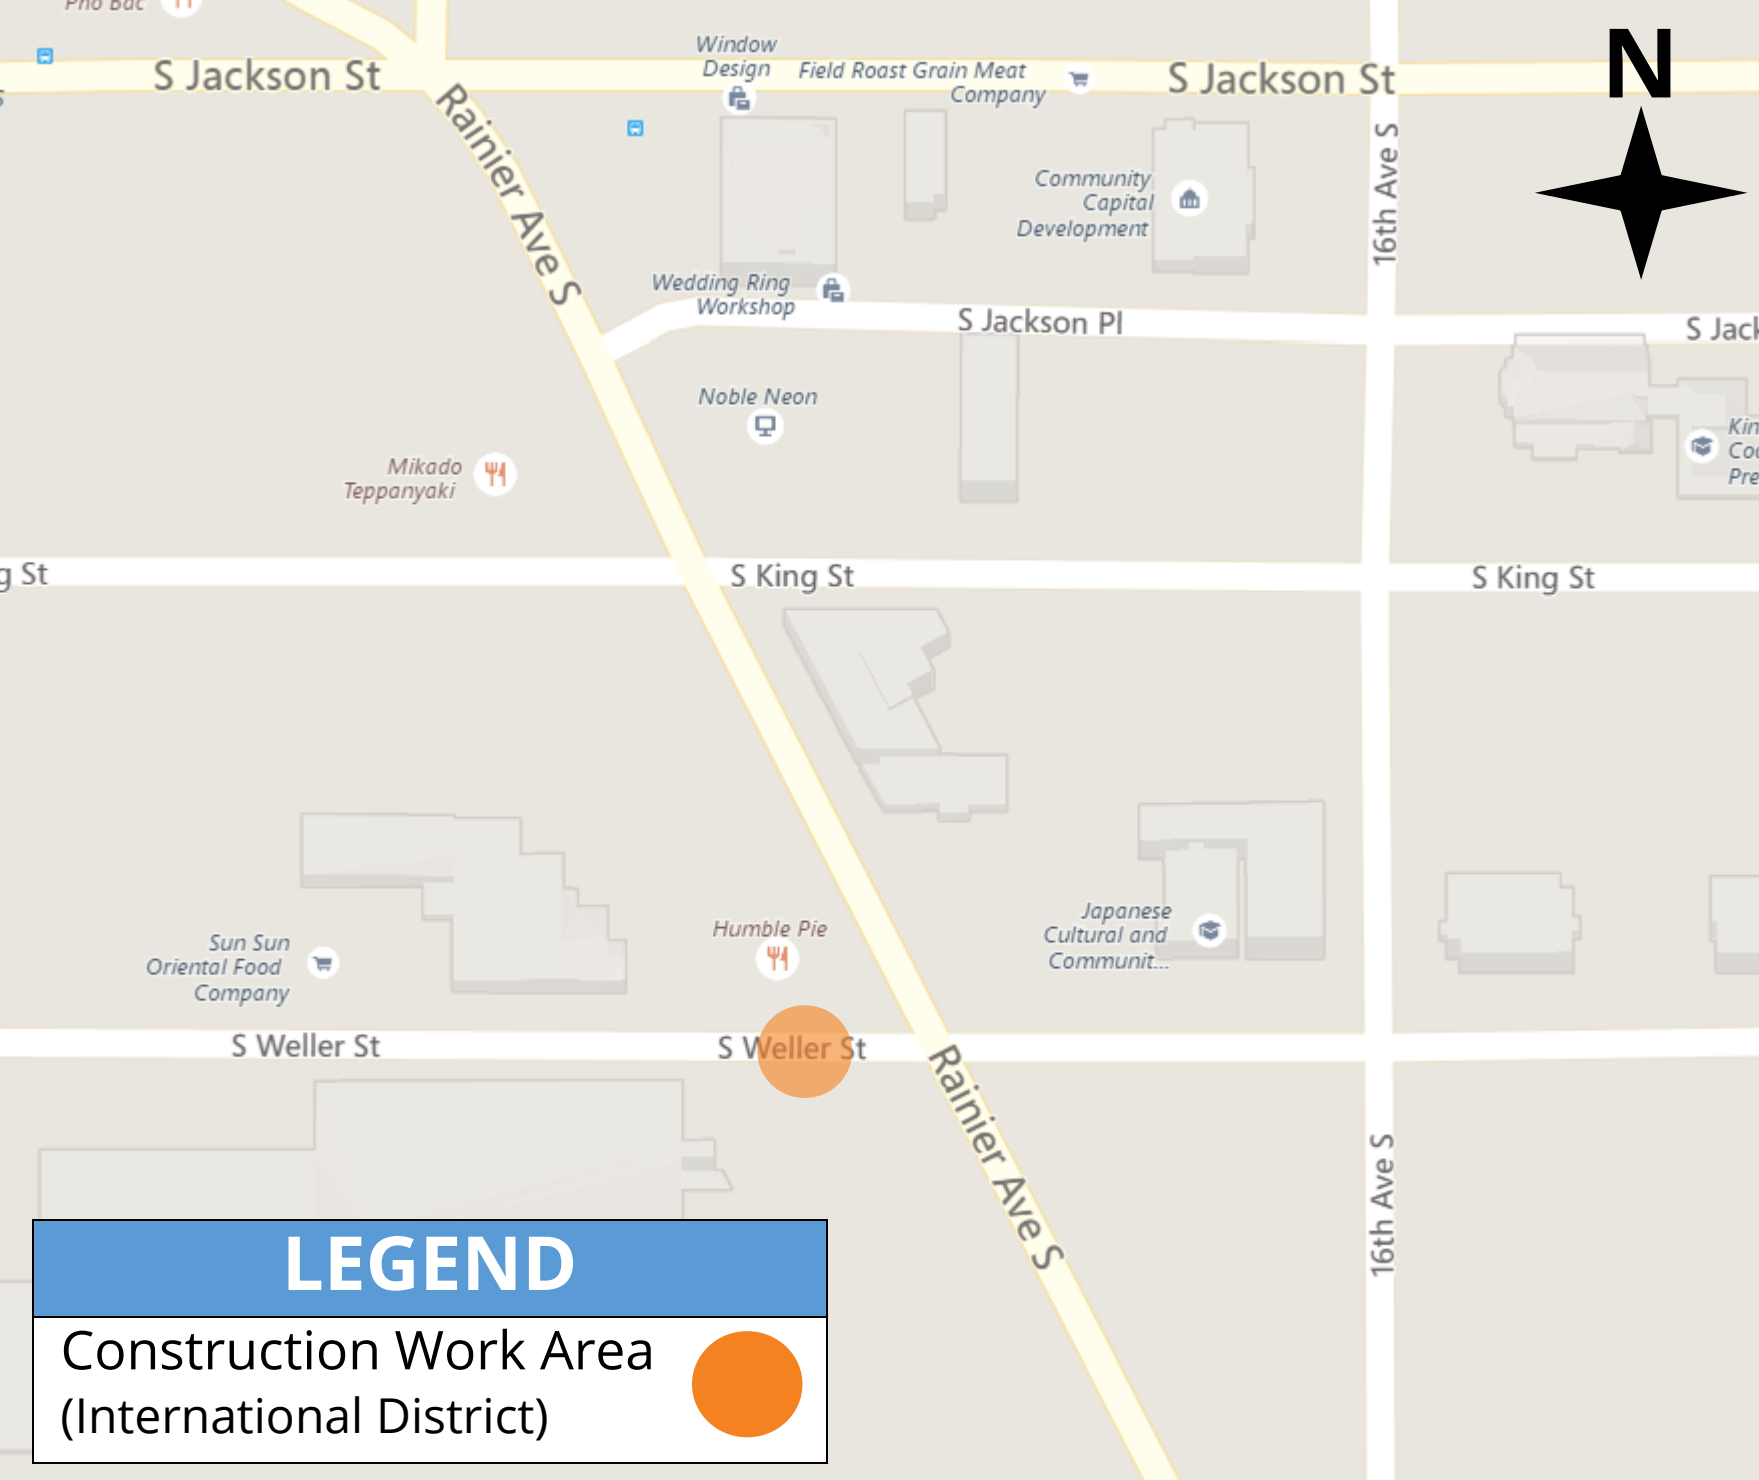

S Jackson St

Rainier Ave S

Window Design Field Roast Grain Meat Company

S Jackson St

16th Ave S

N

Community Capital Development

Wedding Ring Workshop

S Jackson Pl

S Jack

Mikado Teppanyaki

Noble Neon

g St

S King St

S King St

Sun Sun Oriental Food Company

Humble Pie

Japanese Cultural and Community...

S Weller St

S Weller St

Rainier Ave S

16th Ave S

LEGEND

Construction Work Area
(International District)