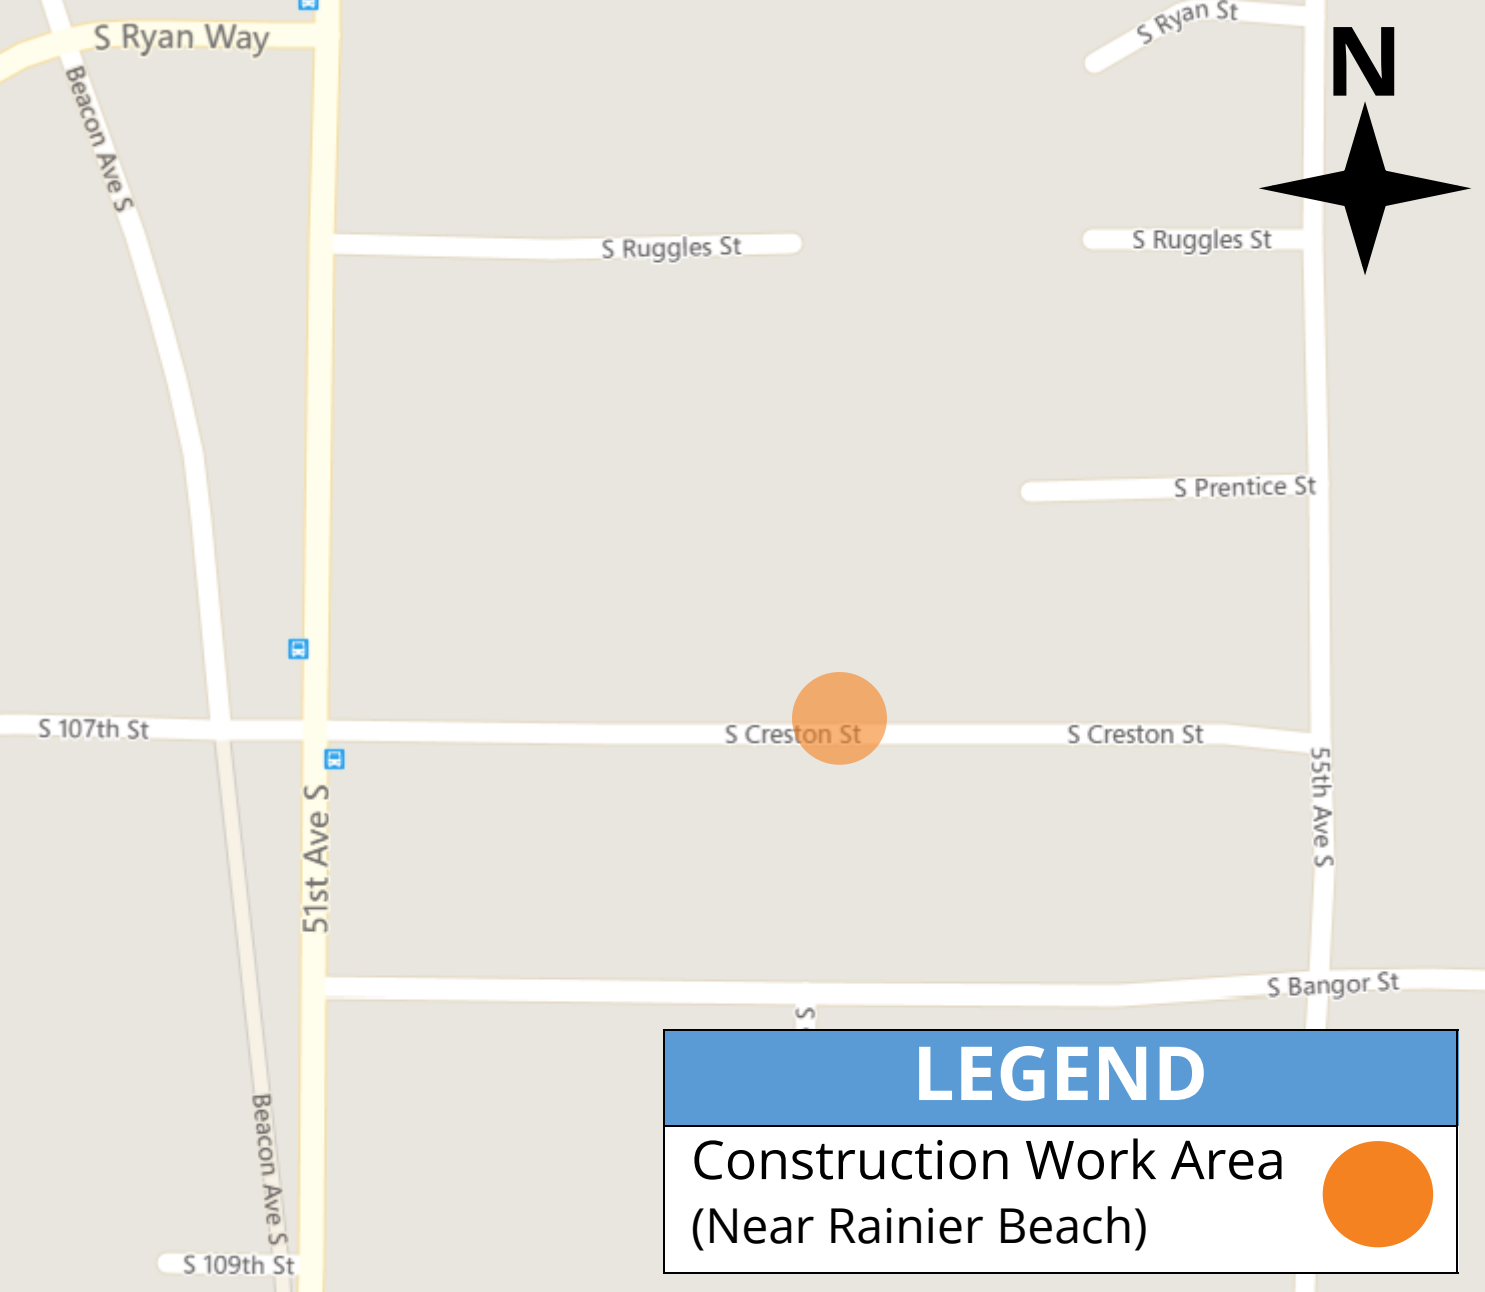

N 160th St

N 159th St

N 159th St

Meridian Ave N

N 158th St

## LEGEND

Construction Work Area  
(Shoreline / Meridian Ave N)

**LEGEND**

Construction Work Area  
(Burien / 8th Ave S)

N

# LEGEND

Construction Work Area  
(Near Rainier Beach)

N

N 195th St

N 195th St

N 193rd Pl

Linden Ave N

N 193rd Ct