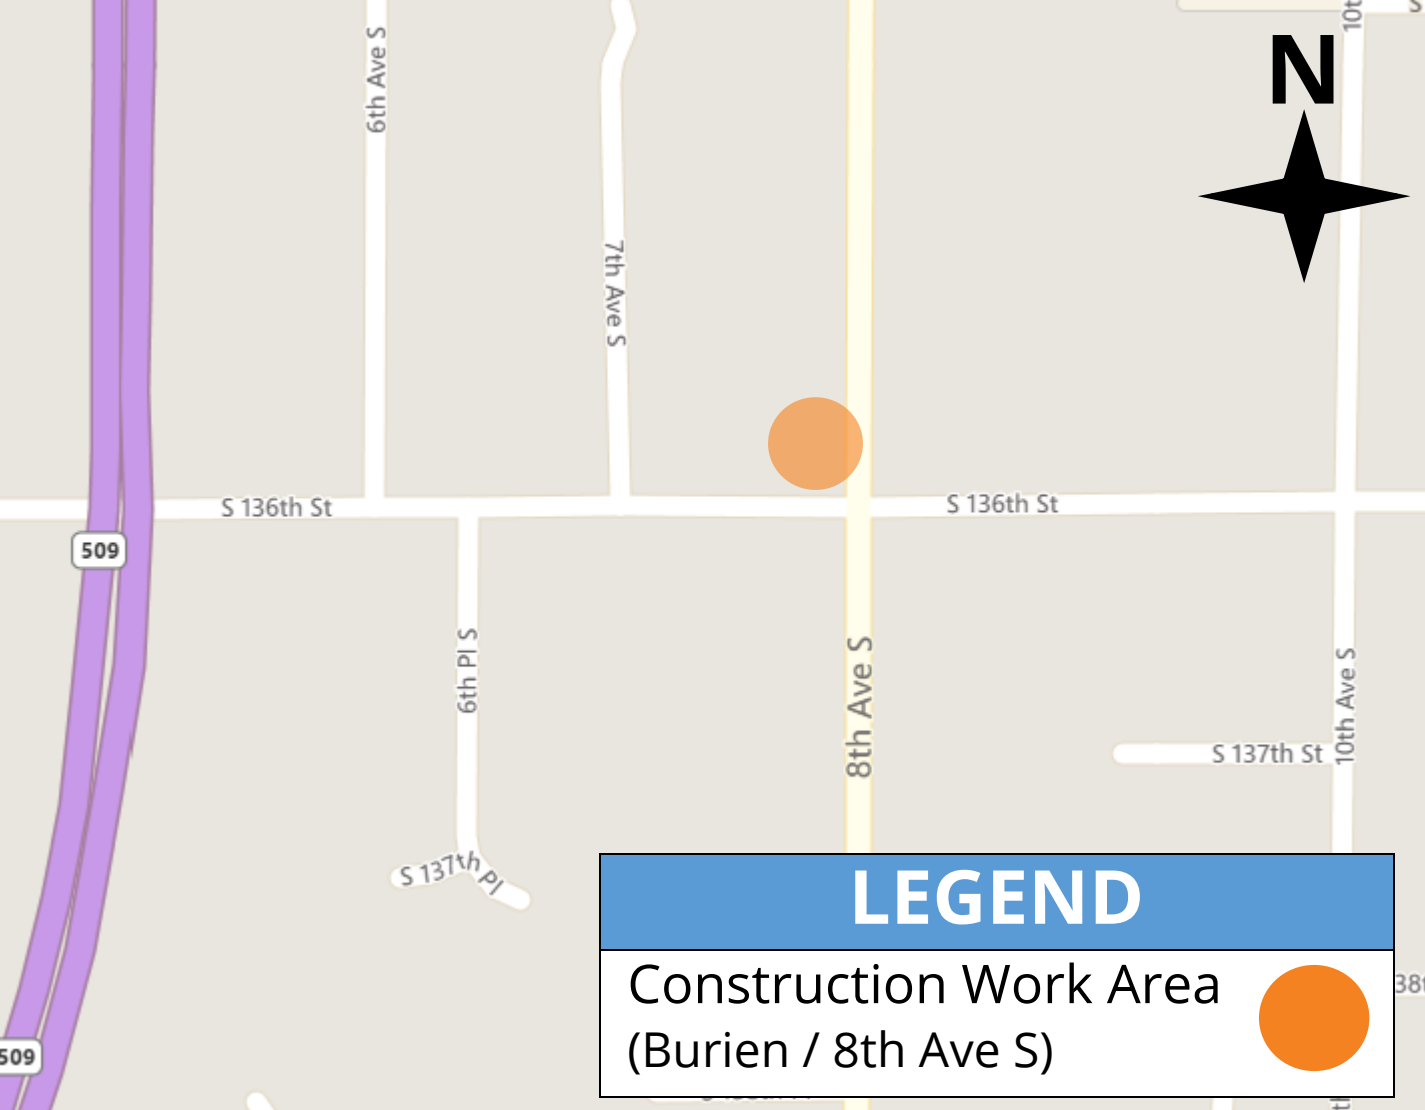

# LEGEND

Construction Work Area  
(Tukwila)

N 161st Pl

N 161st Pl

N 161st St

th St

Meridian Ave N

N 160th St

N 160th St

N 159th St

N 159th St

Meridian Ave N

N 158th St

## LEGEND

Construction Work Area  
(Shoreline / Meridian Ave N)

**LEGEND**

Construction Work Area  
(Burien / 8th Ave S)

N

# LEGEND

Construction Work Area  
(Near Rainier Beach)

N

N 195th St

N 195th St

N 193rd Pl

Linden Ave N

N 193rd Ct