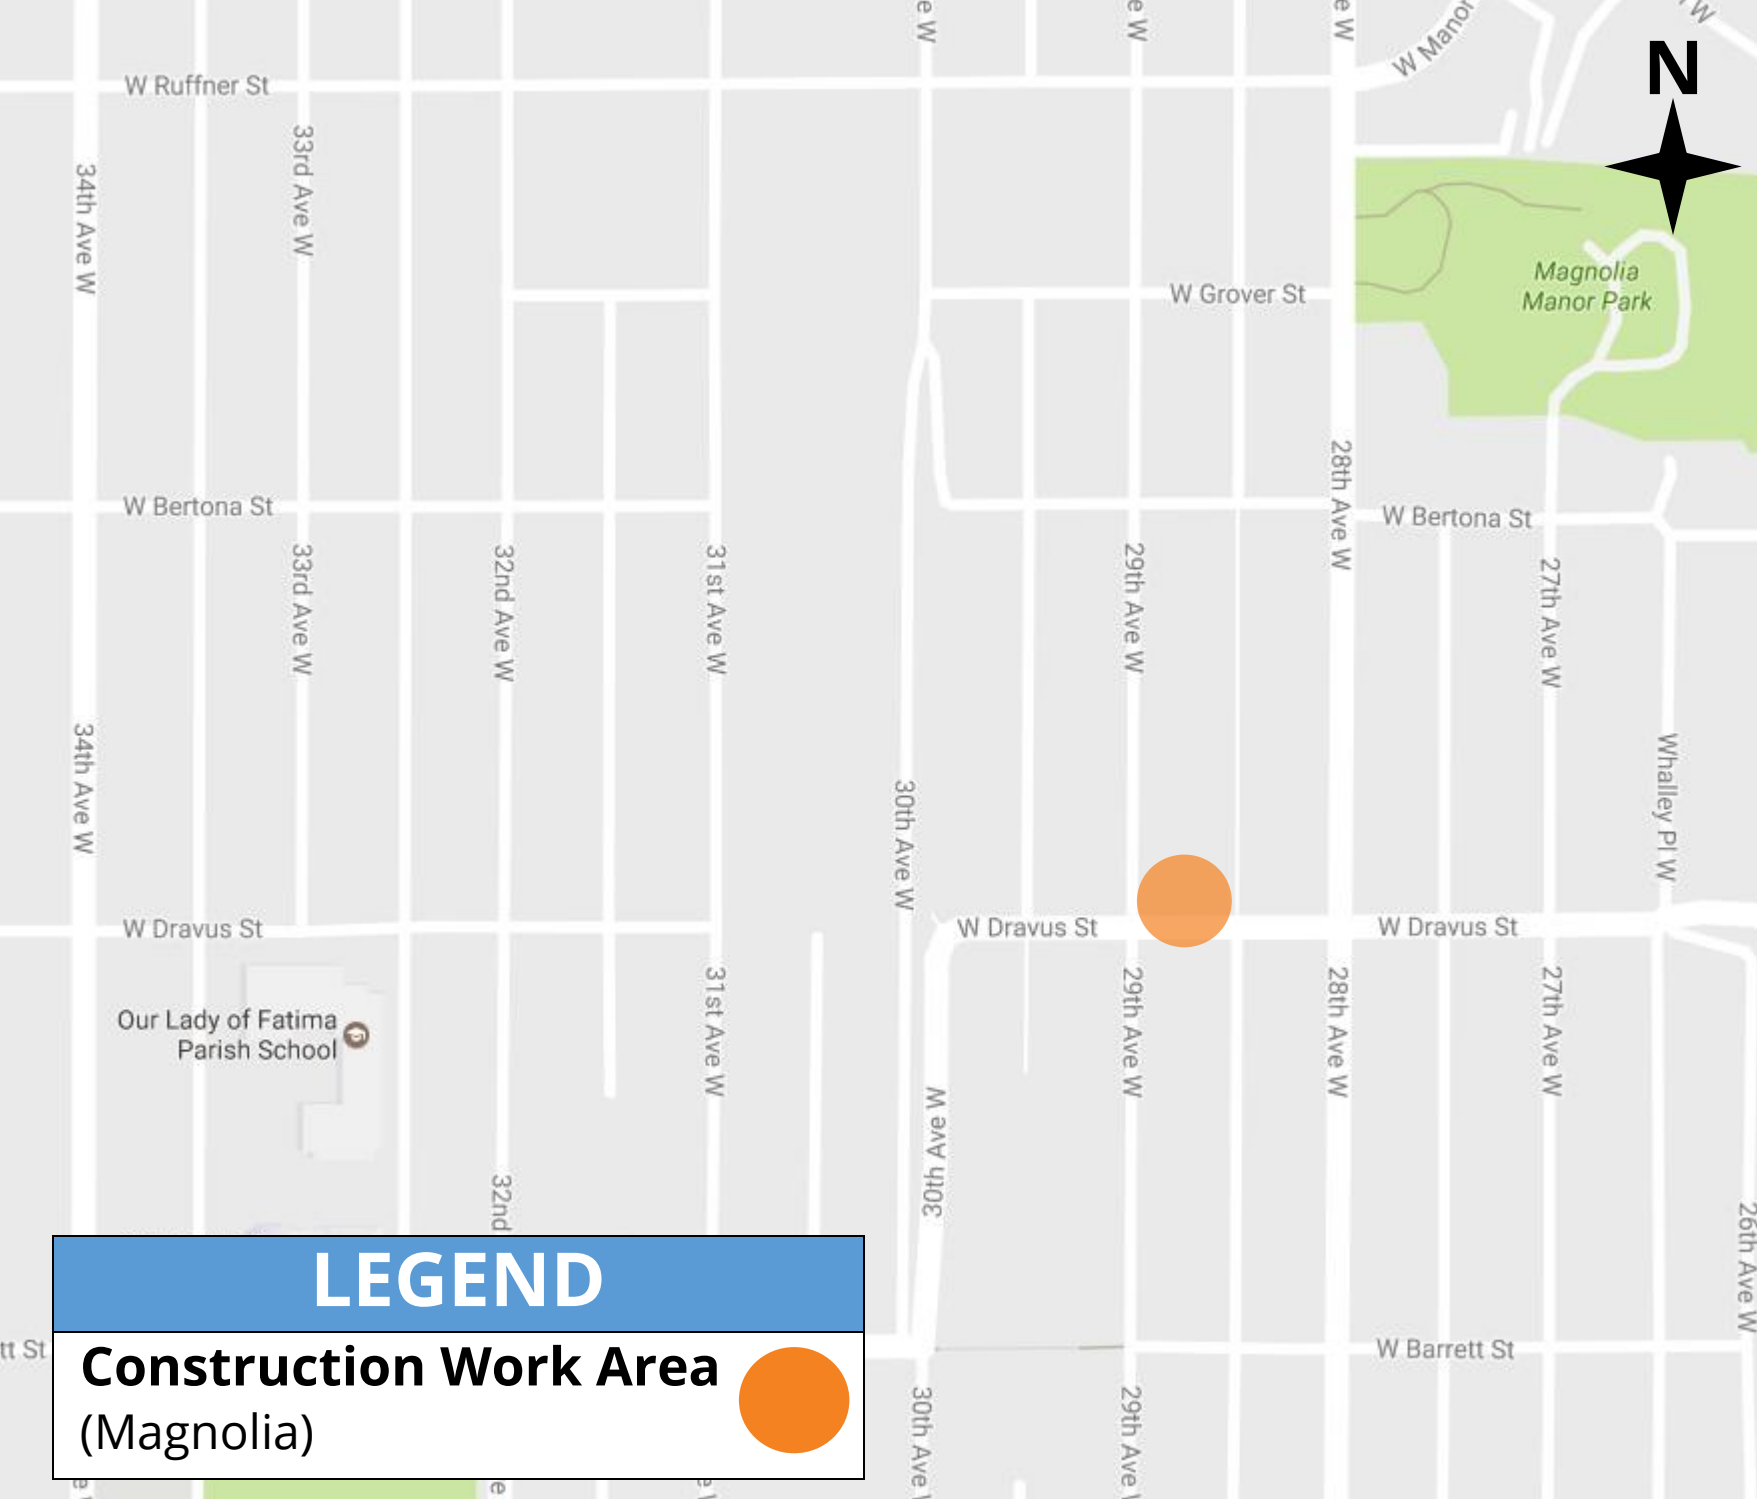

Upper View Ridge Park

View Ridge Elementary School

View Ridge Playfield

LEGEND

Construction Work Area
(View Ridge)

NE 70th St

NE 70th St

38

39

40

42

43

44

45

46

47

48

LEGEND

Construction Work Area
(Magnolia)

LEGEND

Construction Work Area
(Wallingford)

LEGEND

Construction Work Area
(Bitter Lake)