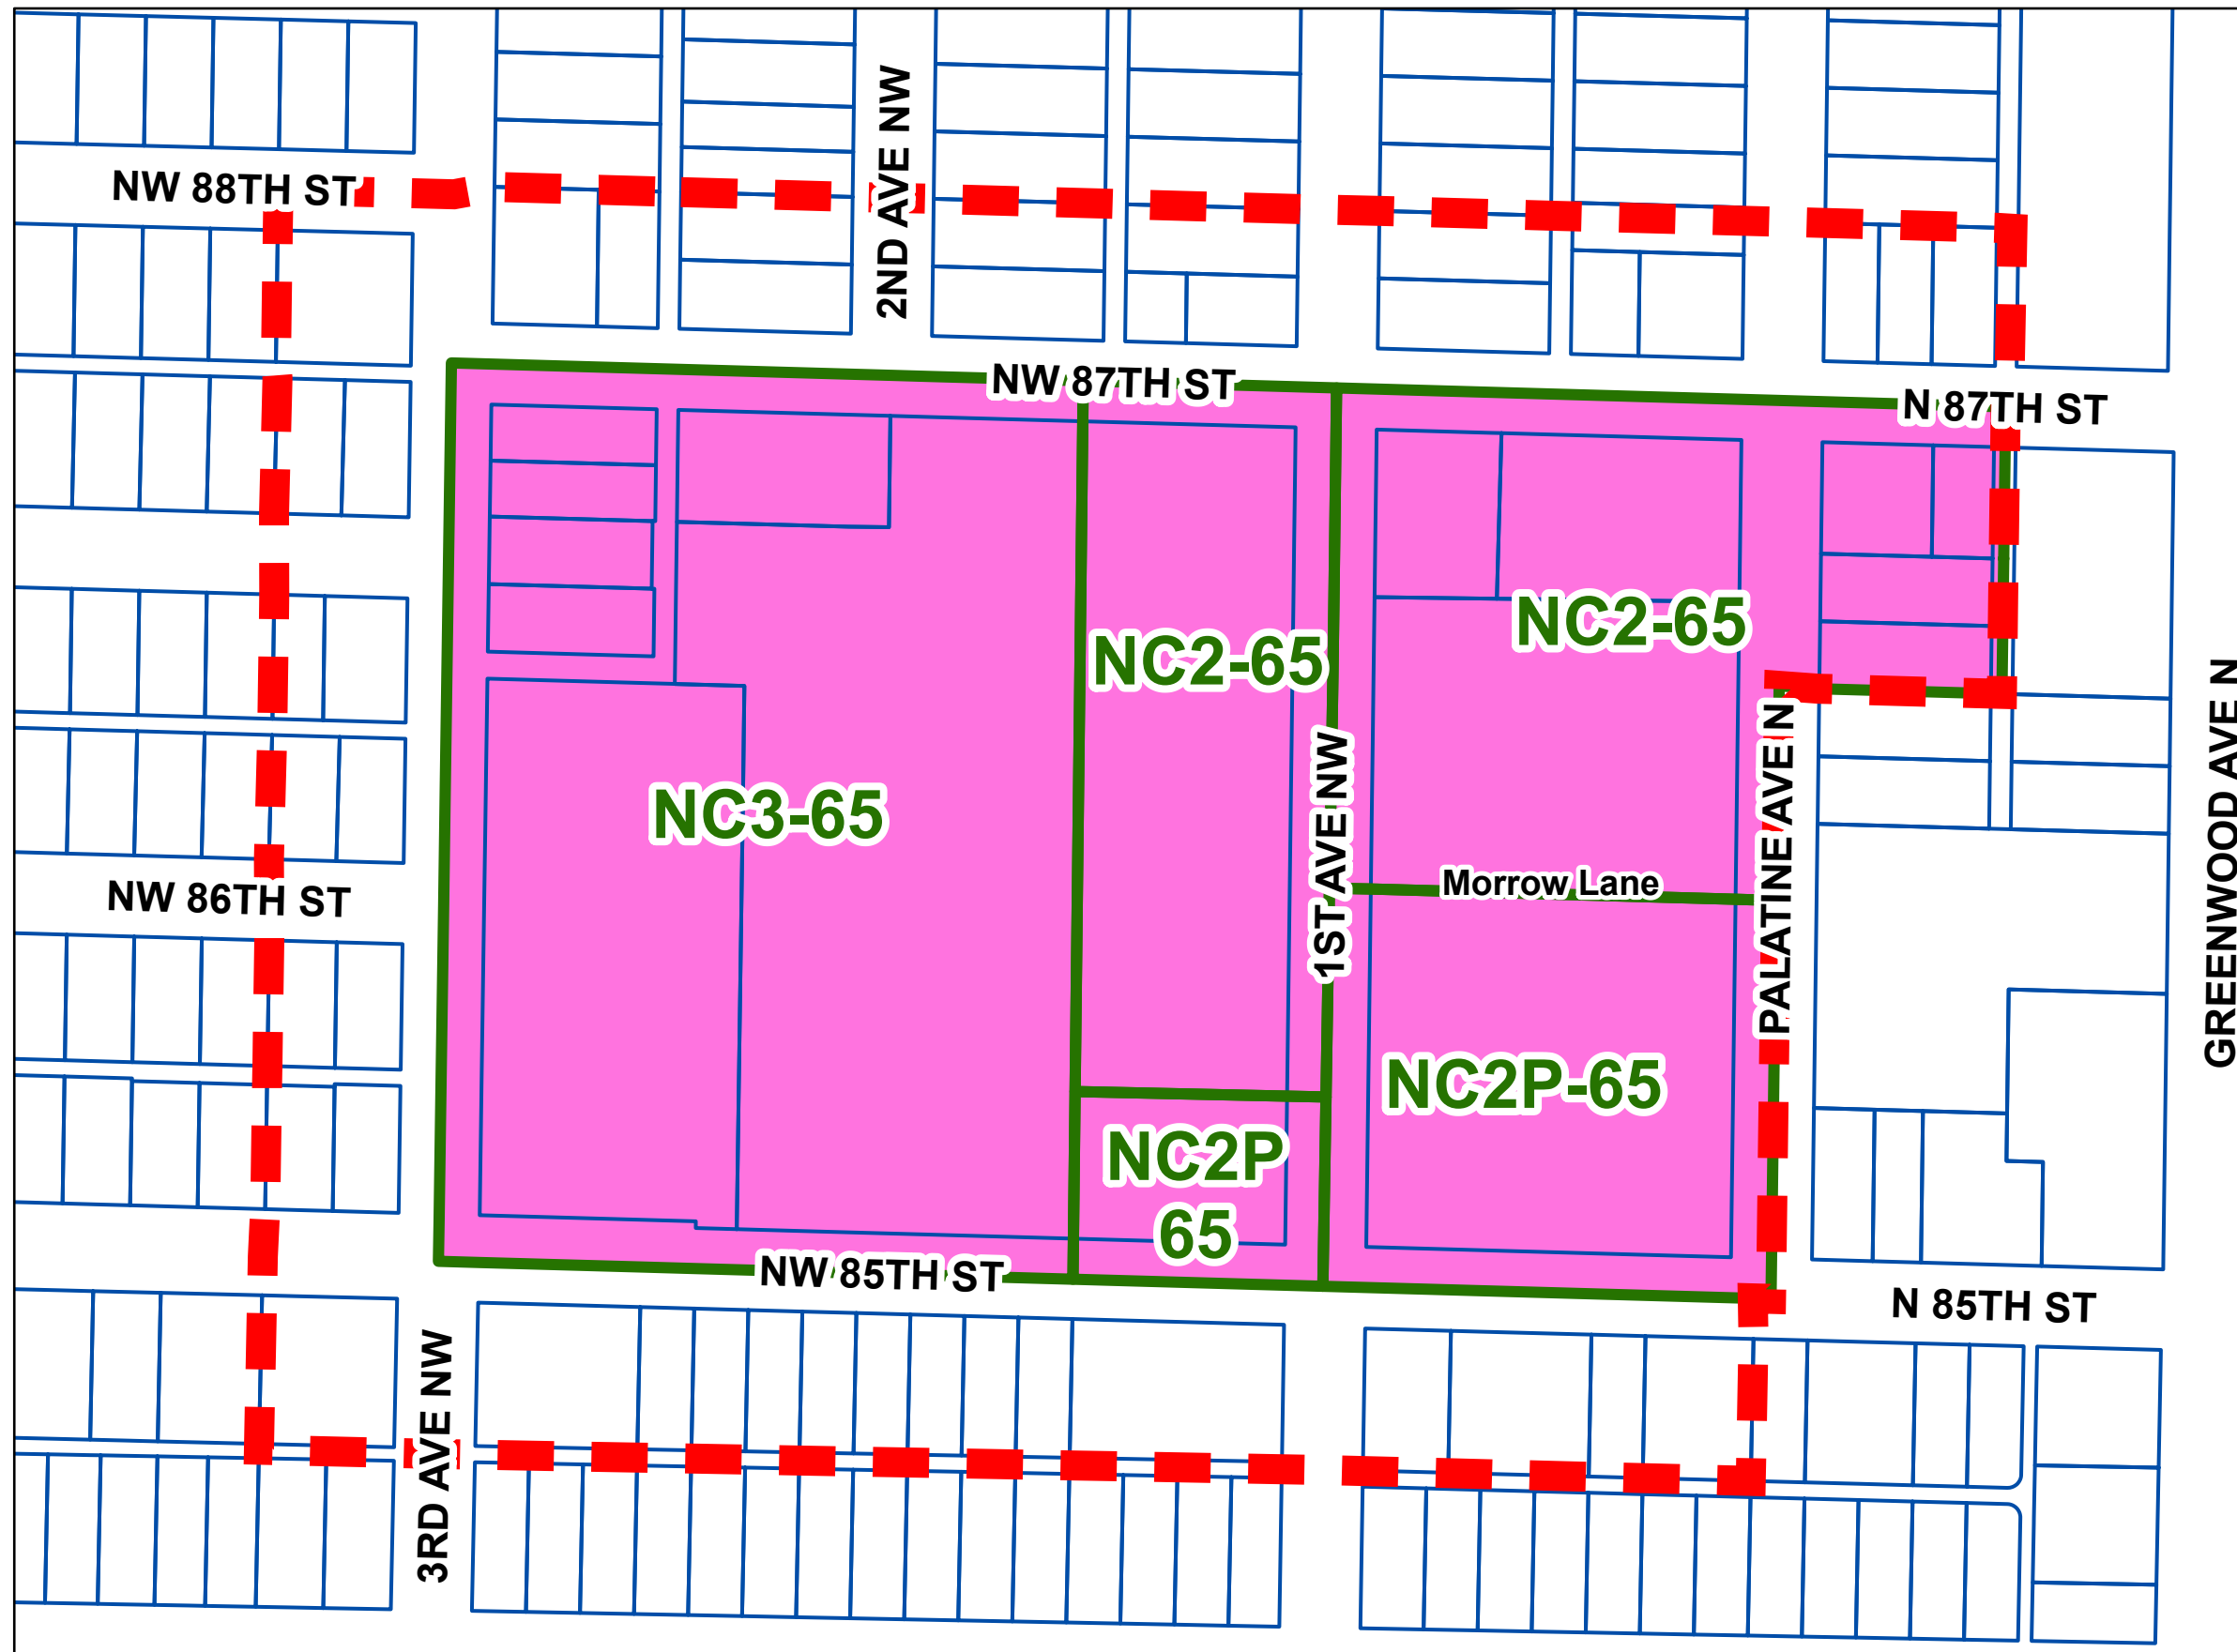

Subarea #1 - Proposed Zoning

Legend

-  Greenwood Town Center rezone area
-  Proposed Rezone Subarea 1
-  Proposed rezone area boundaries
-  Parcels

No warranties of any sort, including accuracy, fitness, or merchantability accompany this product.

Copyright 2010, All Rights Reserved, City of Seattle
Prepared May 19, 2010 by DPD-GIS