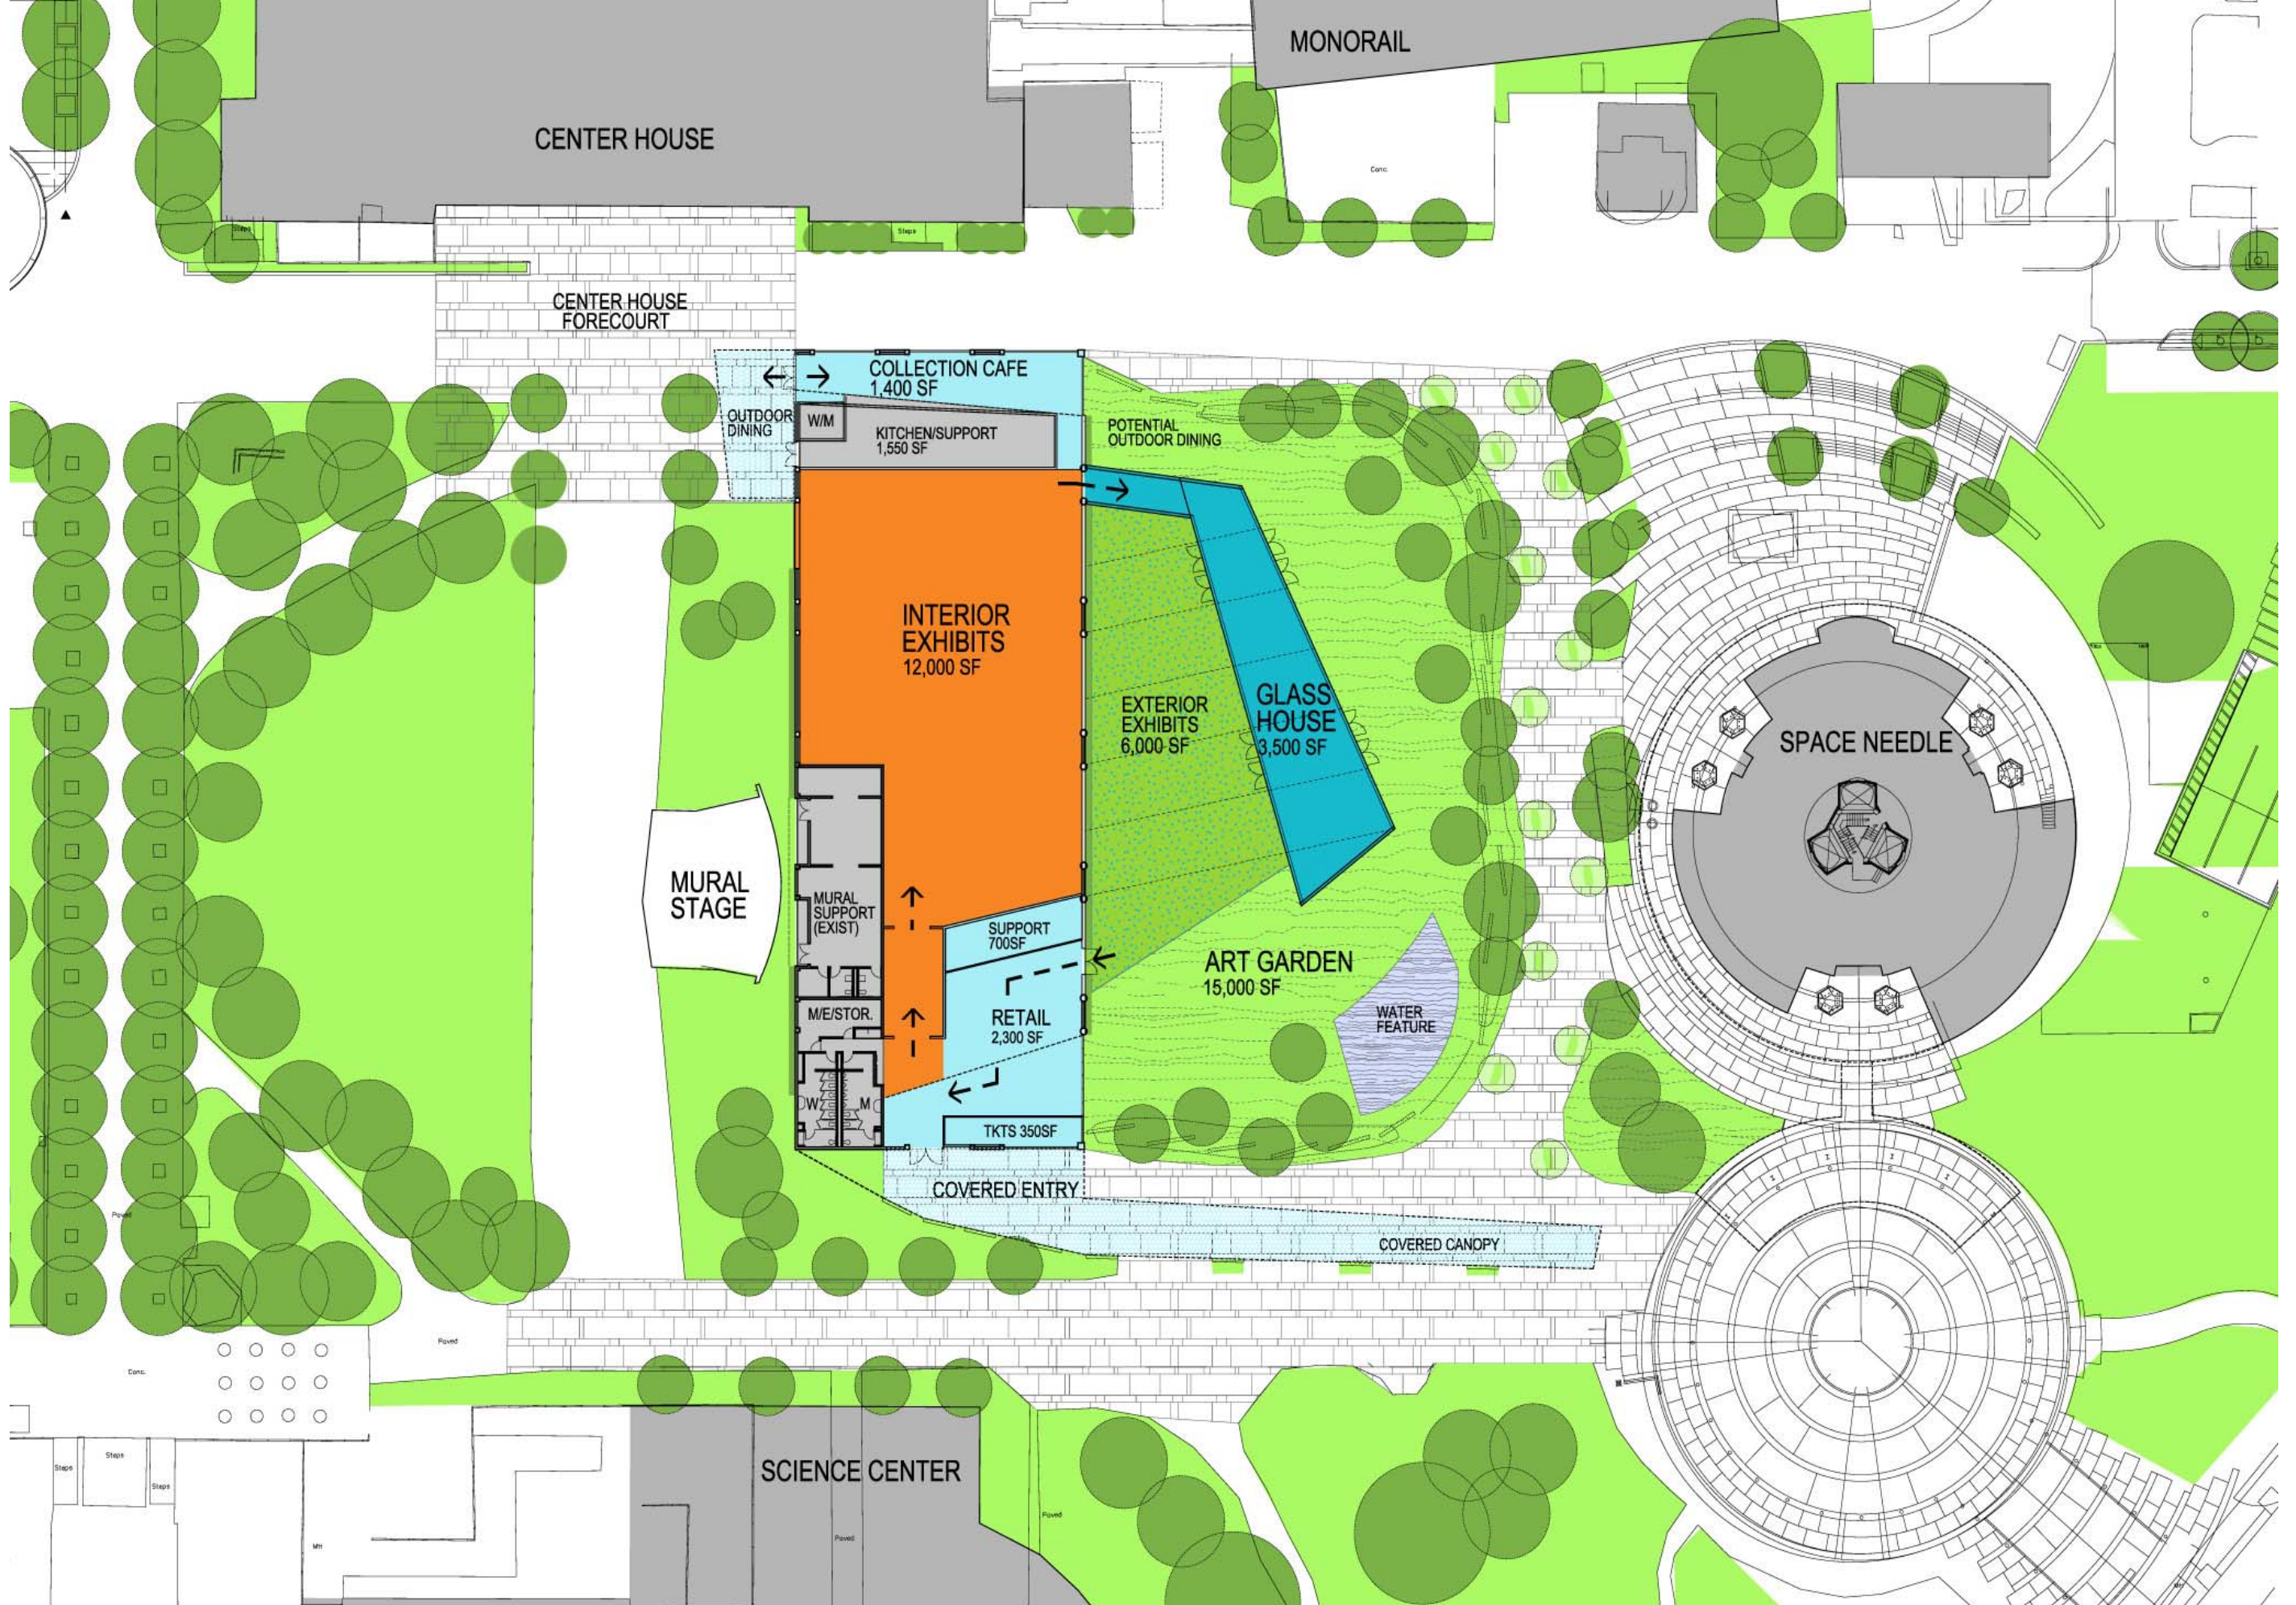

PREFERRED OPTION: PART I

SOUTH FUN FOREST – CONCEPT DESIGN

ORA

HARRISON STREET

EXPERIENCE MUSIC PROJECT

MONORAIL

FISCHER PAVILION

CENTER HOUSE

THOMAS STREET

CHILDREN'S THEATER

HORIUCHI MURAL

SPACE NEEDLE

FIFTH AVE NORTH

BROAD STREET

JOHN STREET

SCIENCE CENTER

PREFERRED OPTION: SITE AND ROOF PLAN

SOUTH FUN FOREST – CONCEPT DESIGN

ORA

PREFERRED OPTION: PLAN

SOUTH FUN FOREST – CONCEPT DESIGN

ORA

GLASS HOUSE INTERIOR

SOUTH FUN FOREST – CONCEPT DESIGN