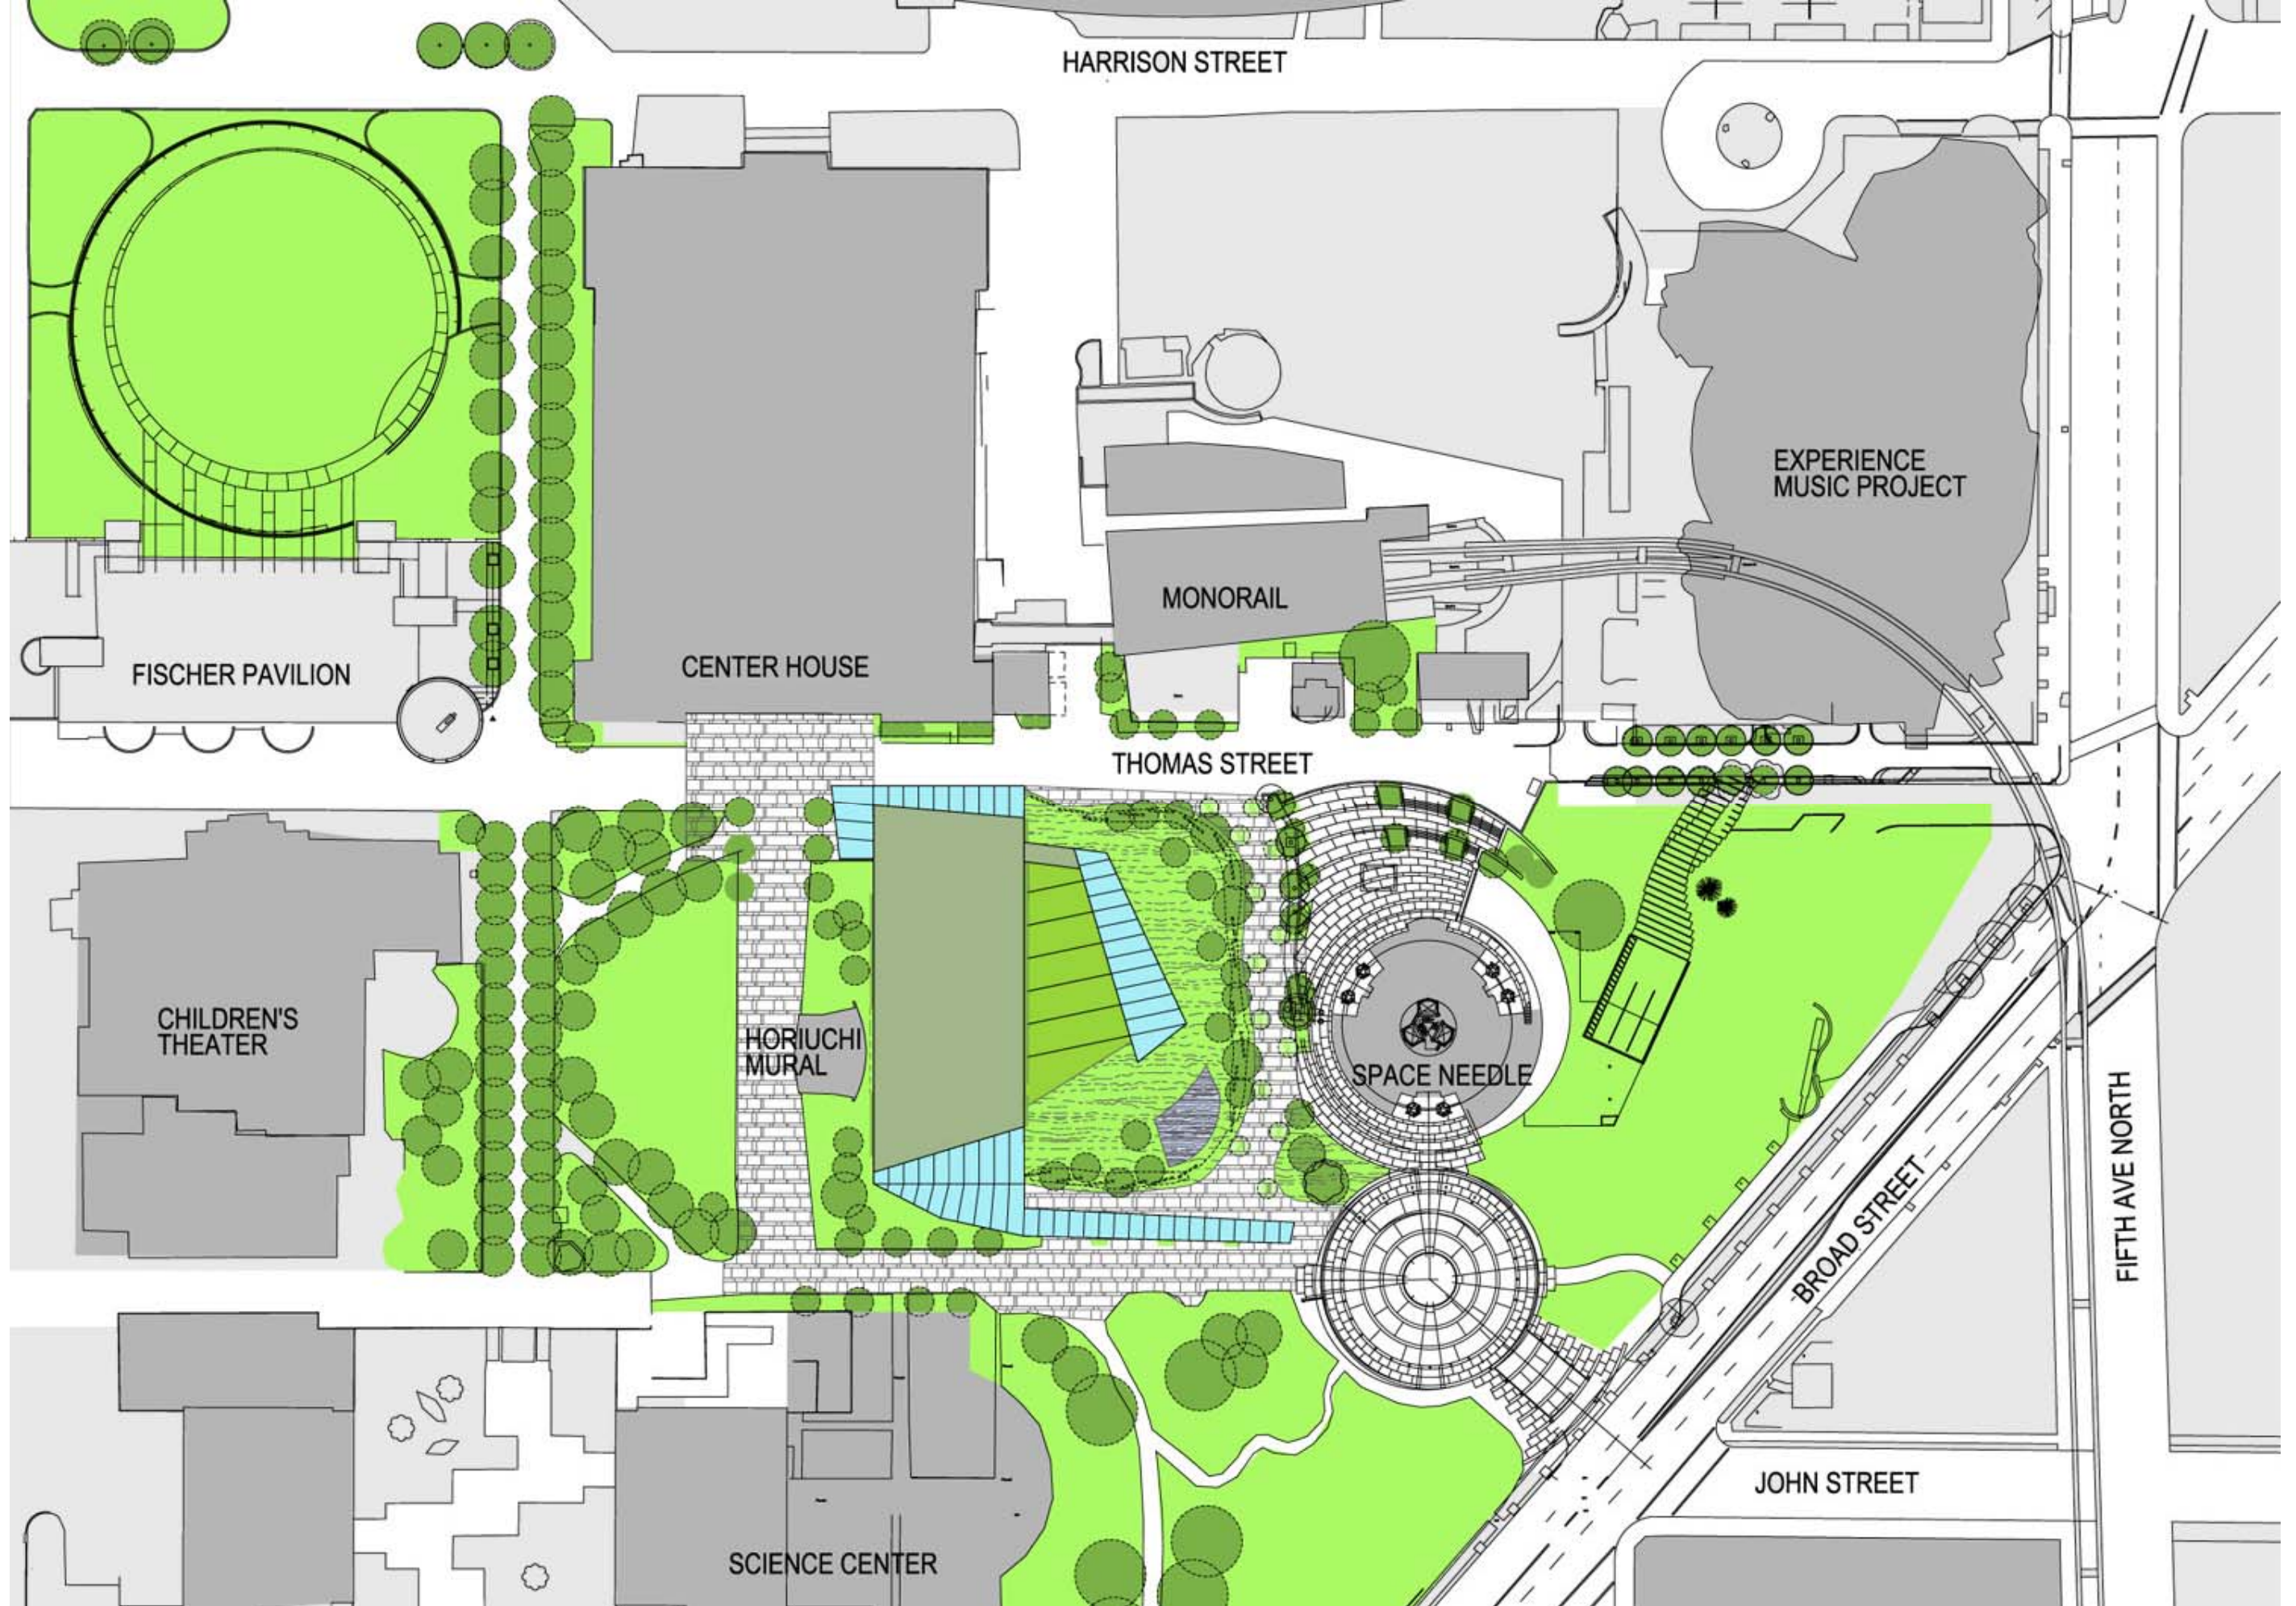

PREFERRED OPTION: PART I

SOUTH FUN FOREST – CONCEPT DESIGN

ORA

HARRISON STREET

EXPERIENCE MUSIC PROJECT

MONORAIL

FISCHER PAVILION

CENTER HOUSE

THOMAS STREET

CHILDREN'S THEATER

HORIUCHI MURAL

SPACE NEEDLE

FIFTH AVE NORTH

BROAD STREET

JOHN STREET

SCIENCE CENTER

PREFERRED OPTION: SITE AND ROOF PLAN

SOUTH FUN FOREST – CONCEPT DESIGN

ORA

PREFERRED OPTION: PLAN

SOUTH FUN FOREST – CONCEPT DESIGN

ORA

GLASS HOUSE INTERIOR

SOUTH FUN FOREST – CONCEPT DESIGN