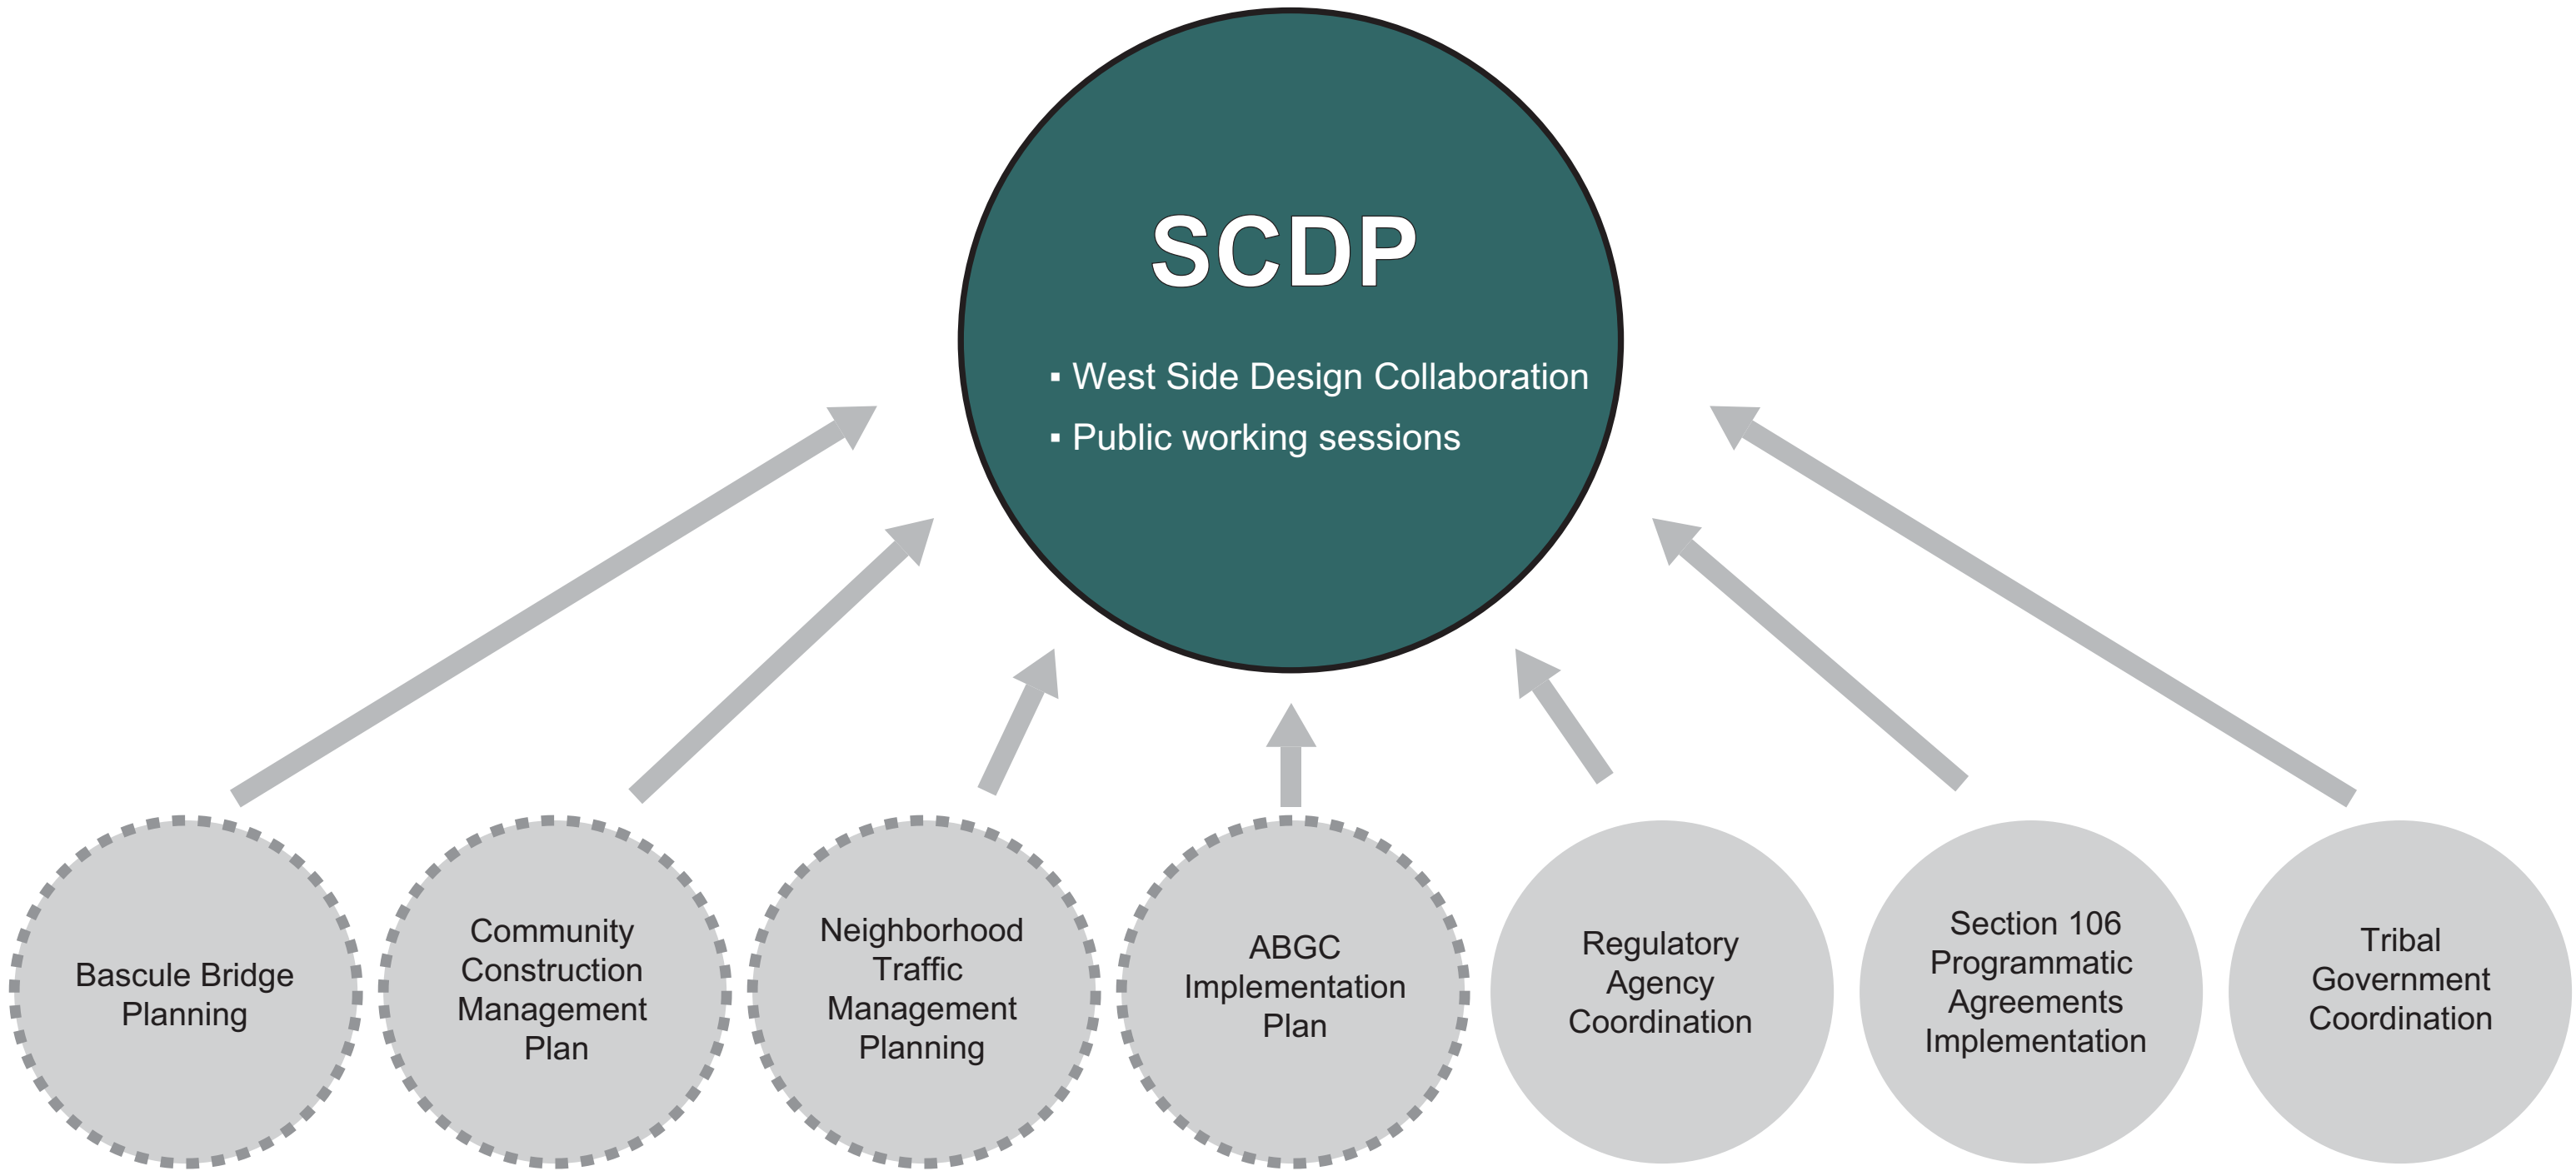

## SR 520 Program schedule

Updated: Sept. 8, 2011

# Seattle Community Design Process Timeline

Updated: August 30, 2011

ALL DATES ARE PROPOSED, NOT FINAL

# Seattle Community Design Process (SCDP)

KEY  
○ = Public Involvement

# Seattle Community Design Process