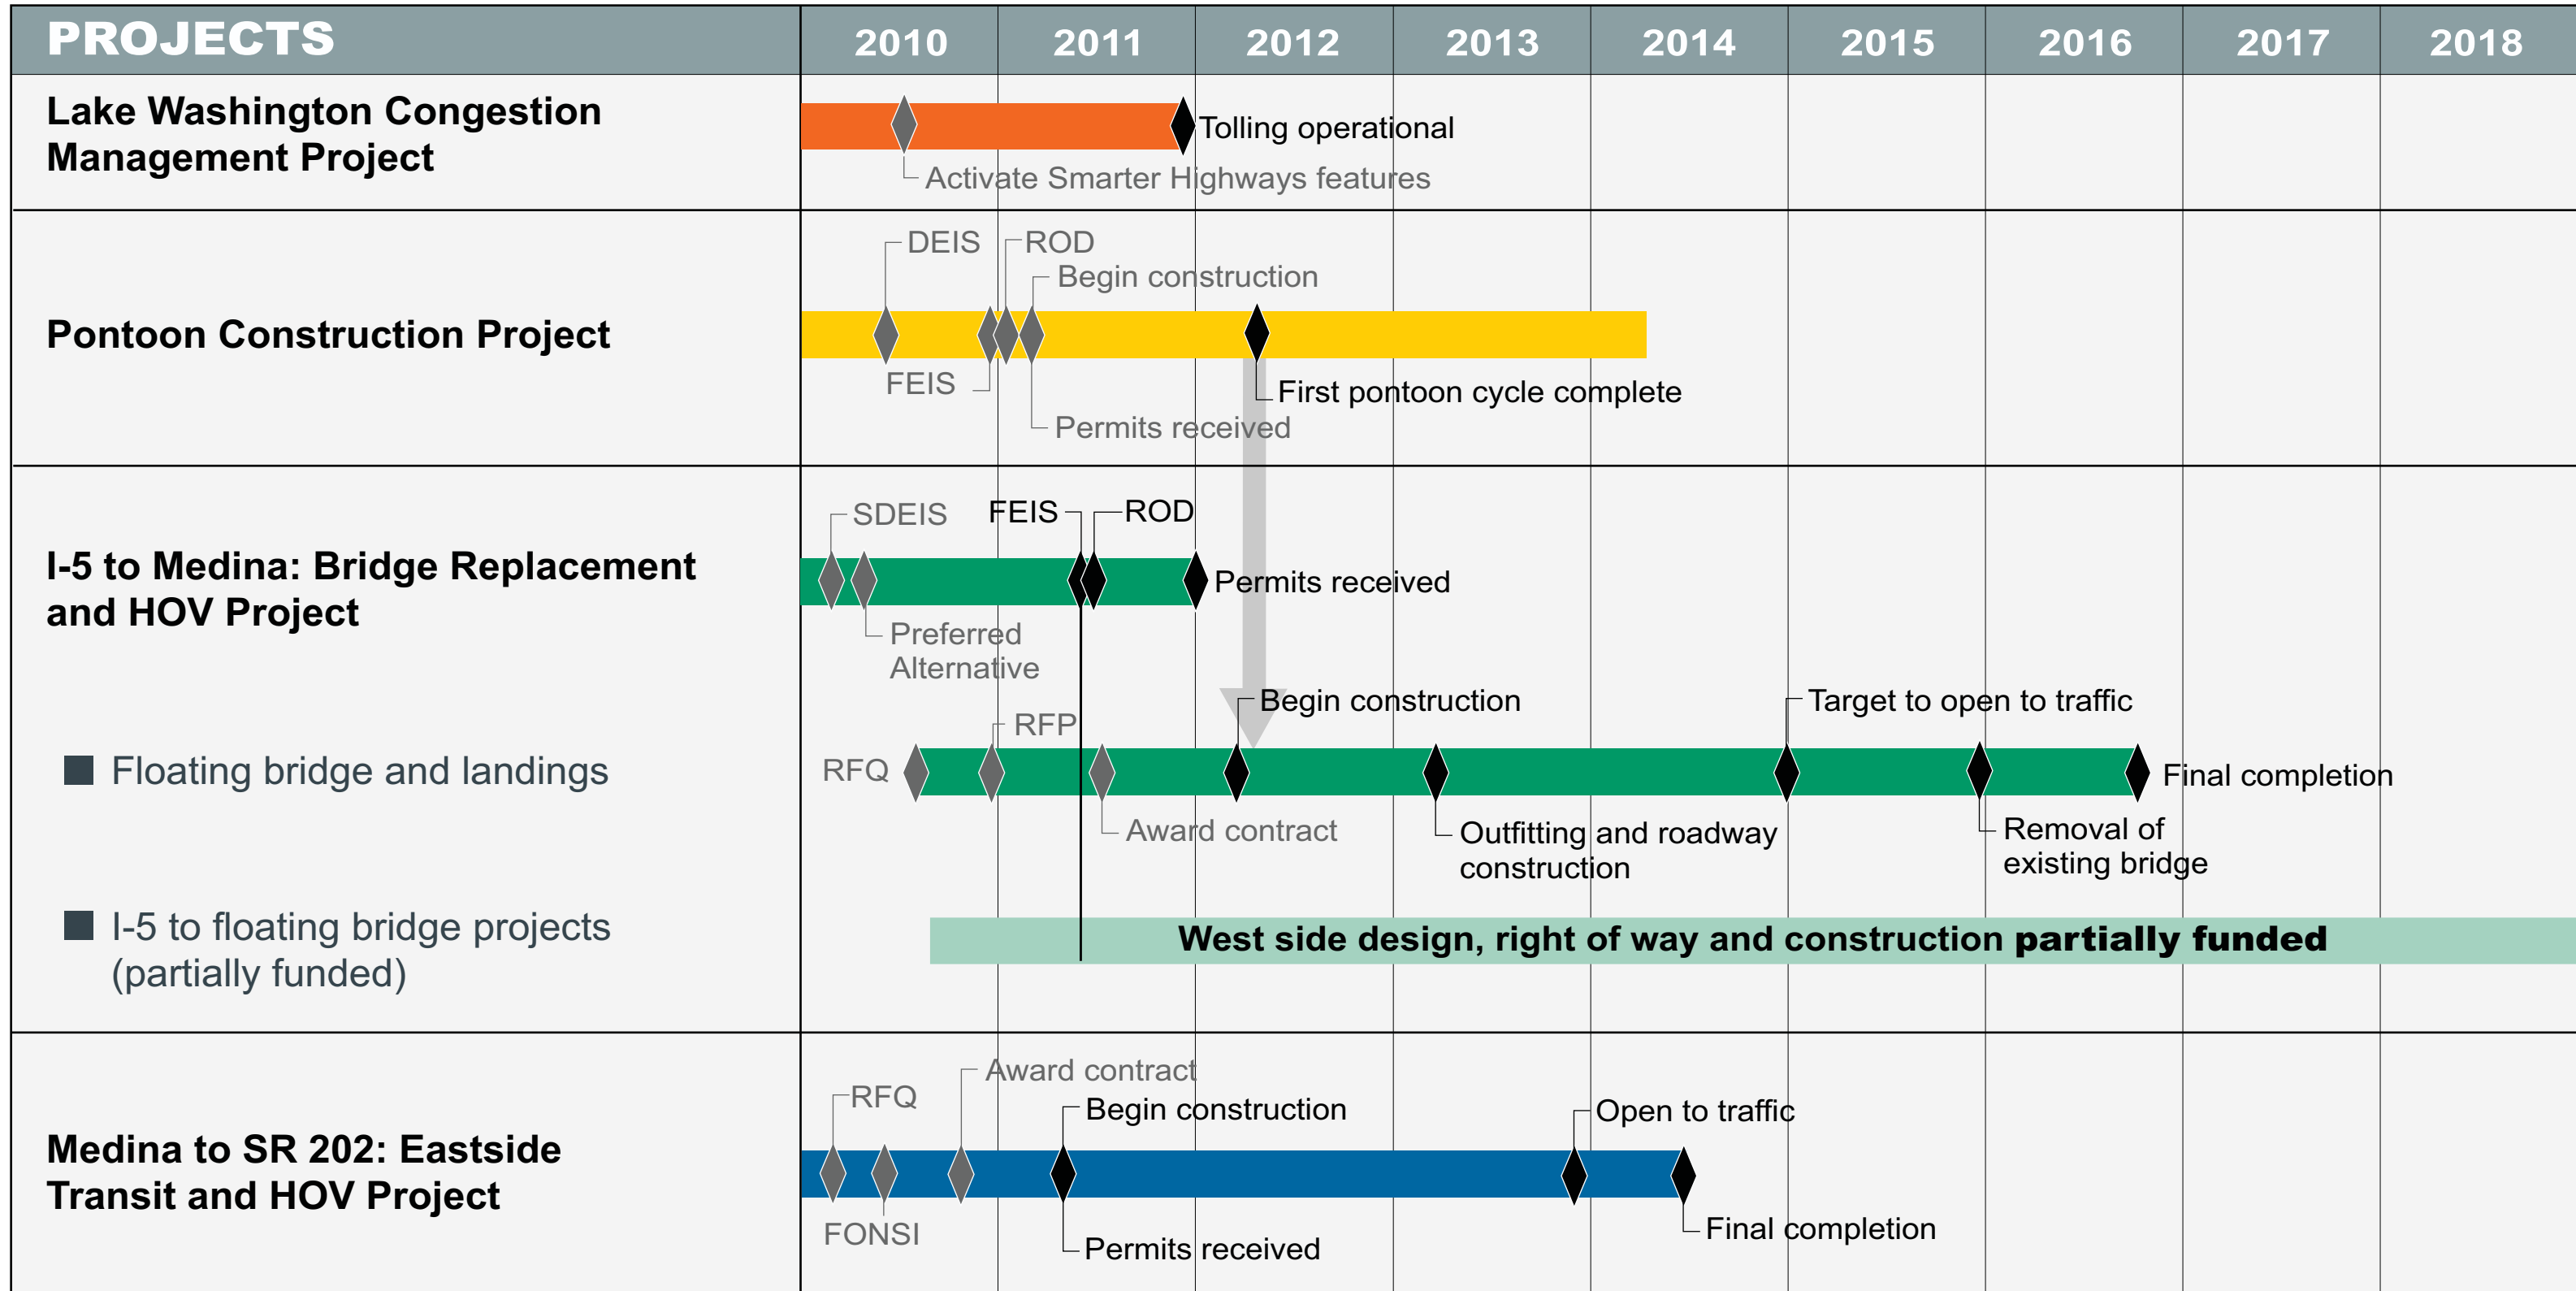

## Preferred alternative

## SR 520 Program schedule

Updated: Sept. 8, 2011

# Seattle Community Design Process Timeline

Updated: August 30, 2011

ALL DATES ARE PROPOSED, NOT FINAL

# Seattle Community Design Process (SCDP)

KEY  
○ = Public Involvement