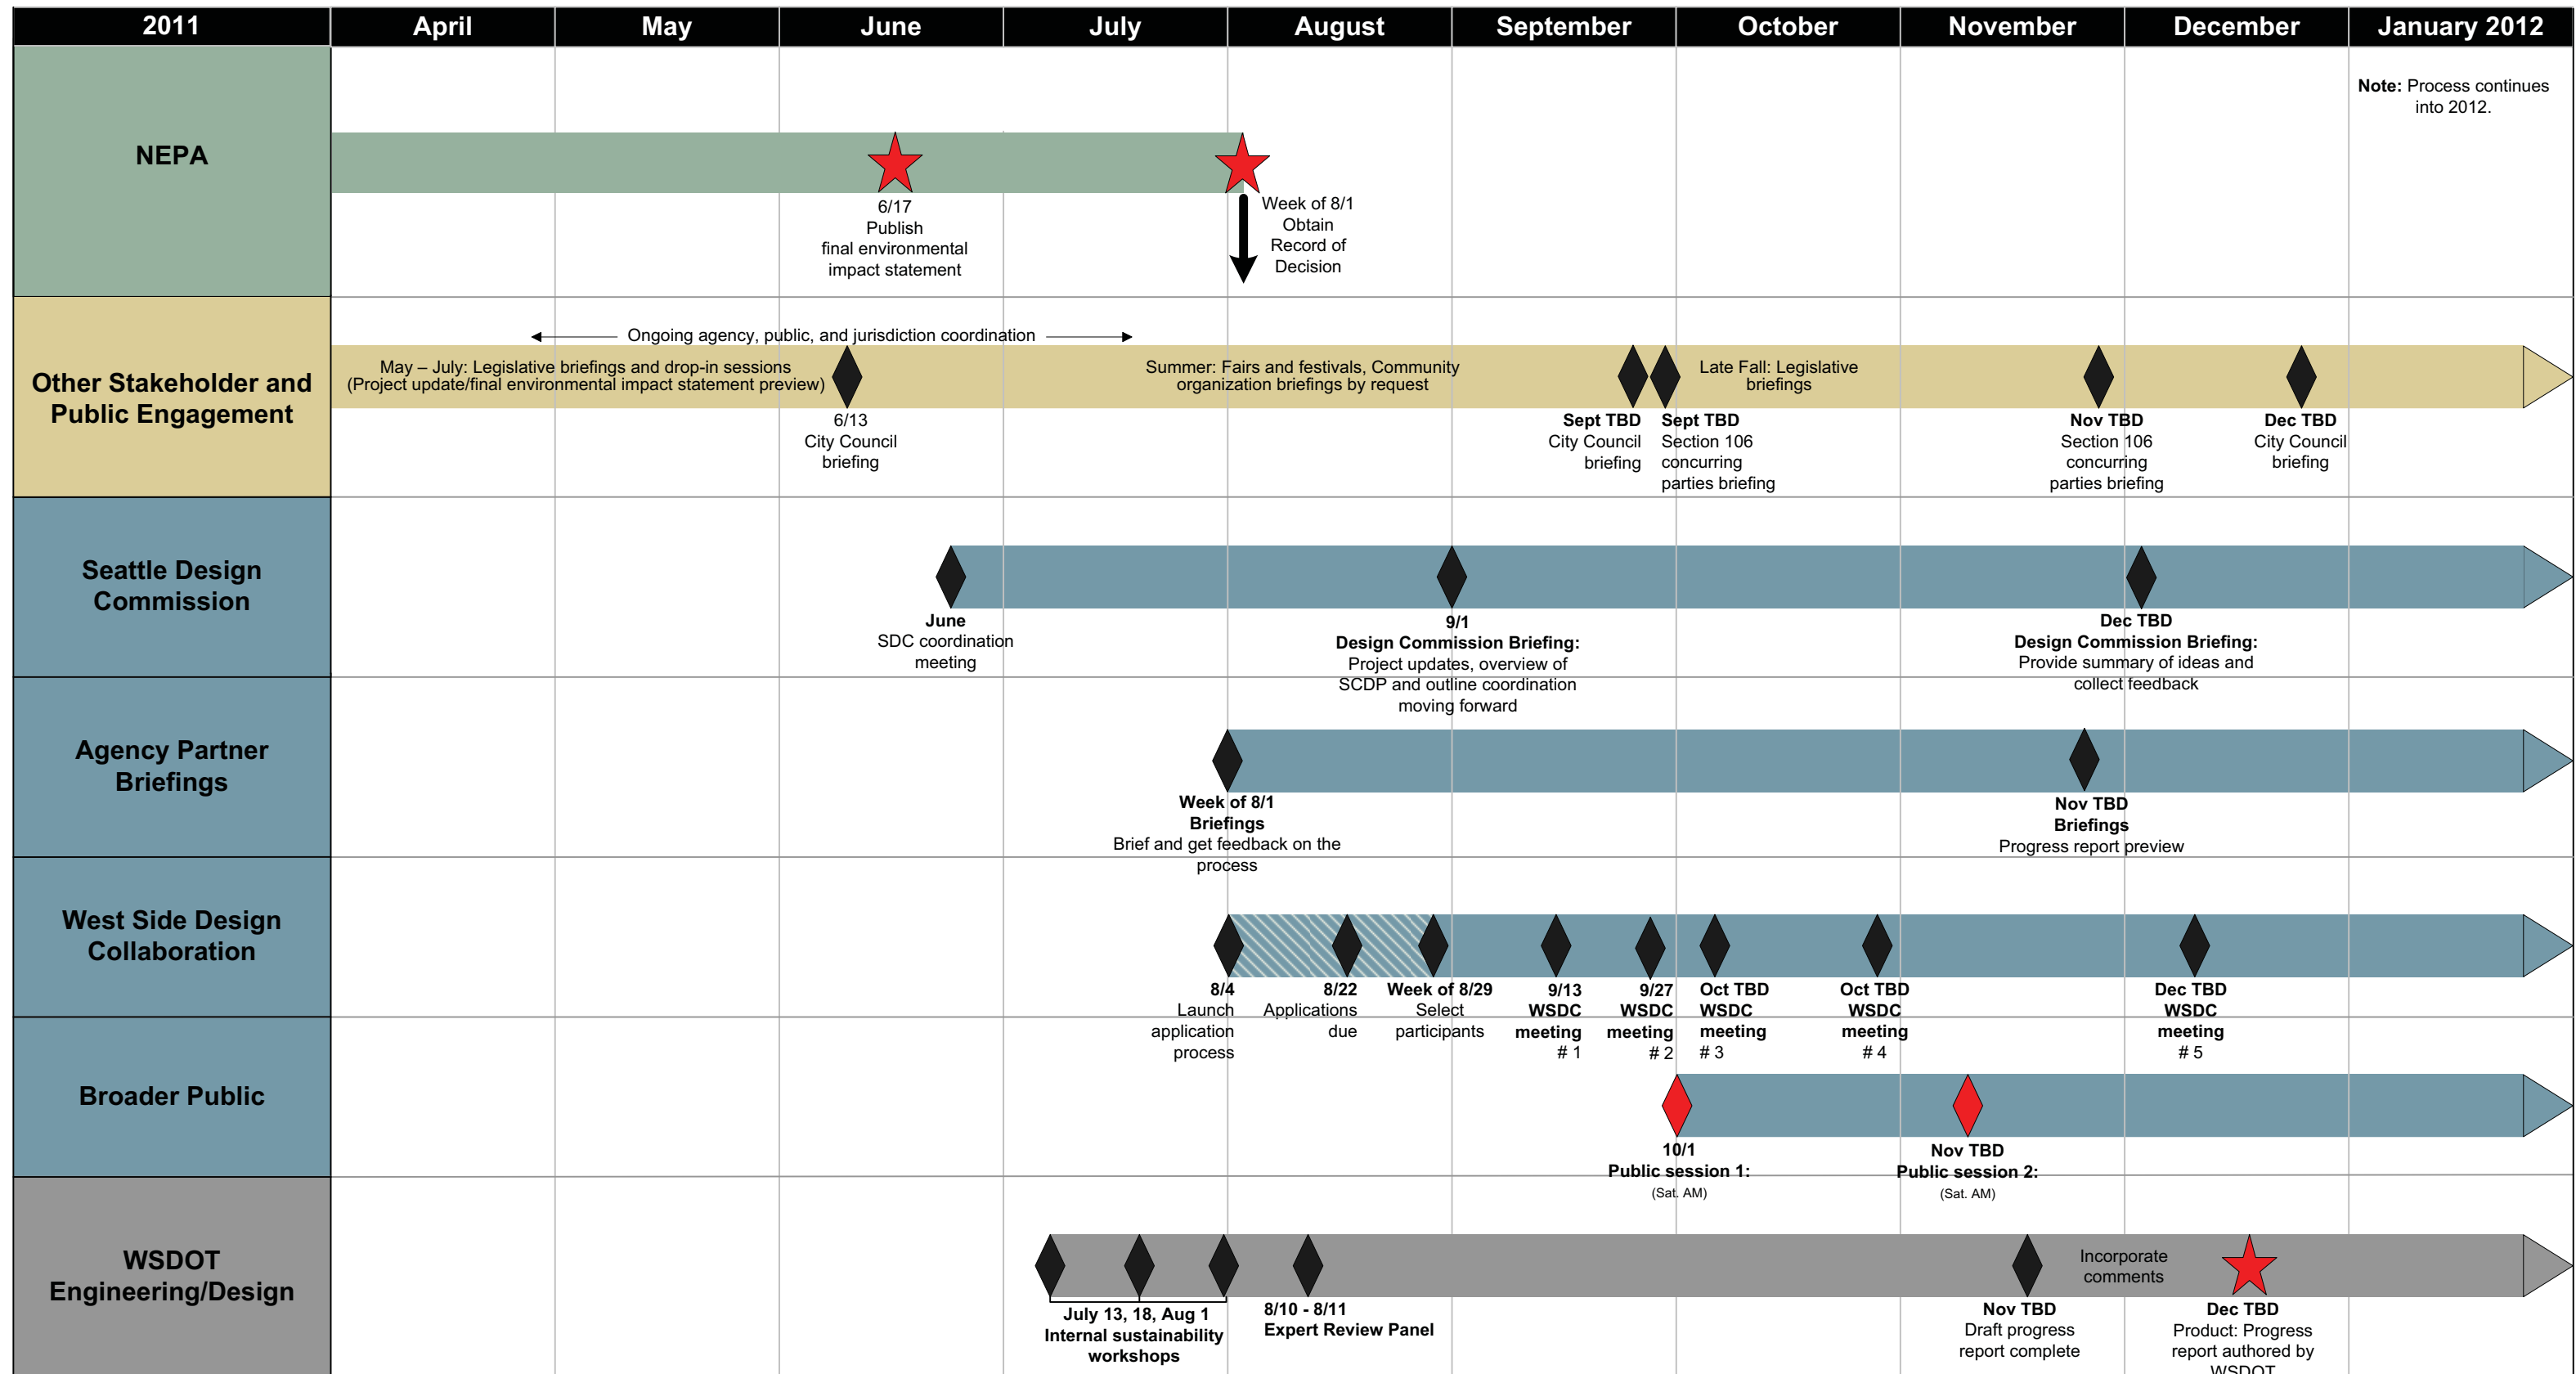

## SR 520 Program schedule

Updated: Sept. 8, 2011

# Seattle Community Design Process Timeline

Updated: August 30, 2011

ALL DATES ARE PROPOSED, NOT FINAL

# Seattle Community Design Process (SCDP)

KEY  
○ = Public Involvement