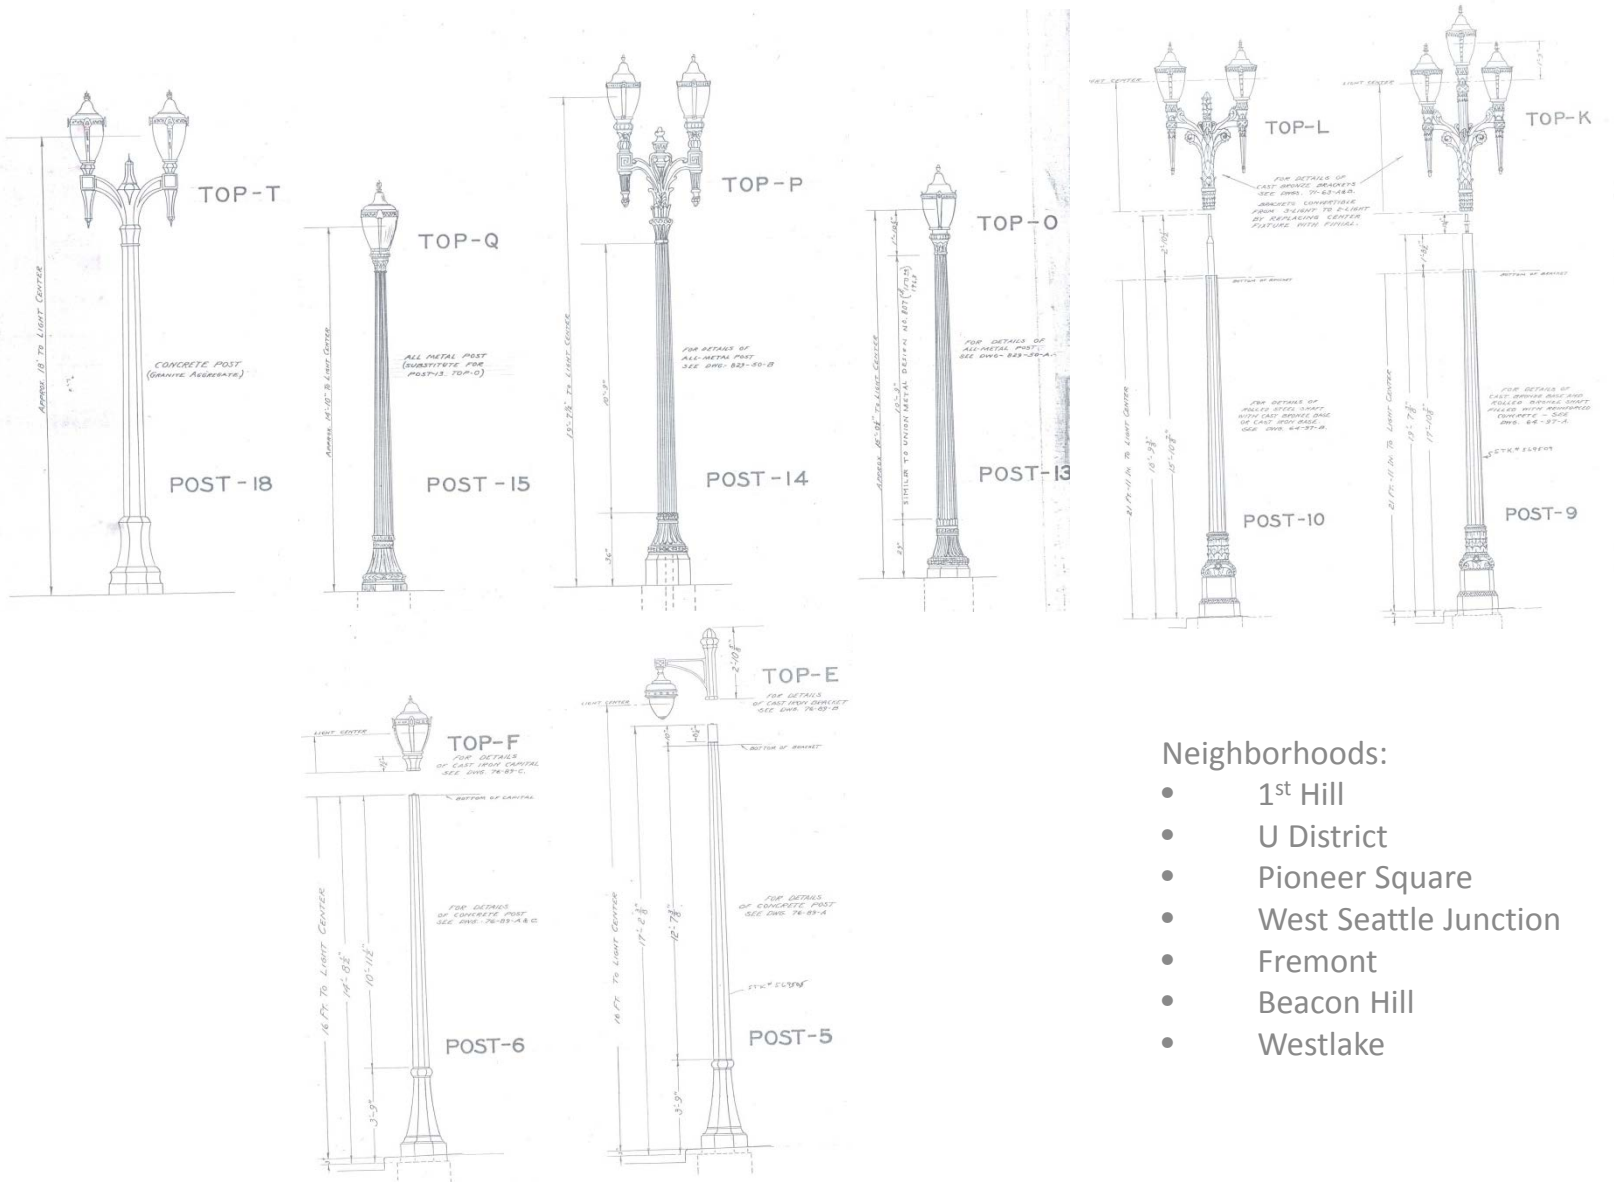

Historic Fixture

Neighborhoods:

- 1st Hill
- U District
- Pioneer Square
- West Seattle Junction
- Fremont
- Beacon Hill
- Westlake