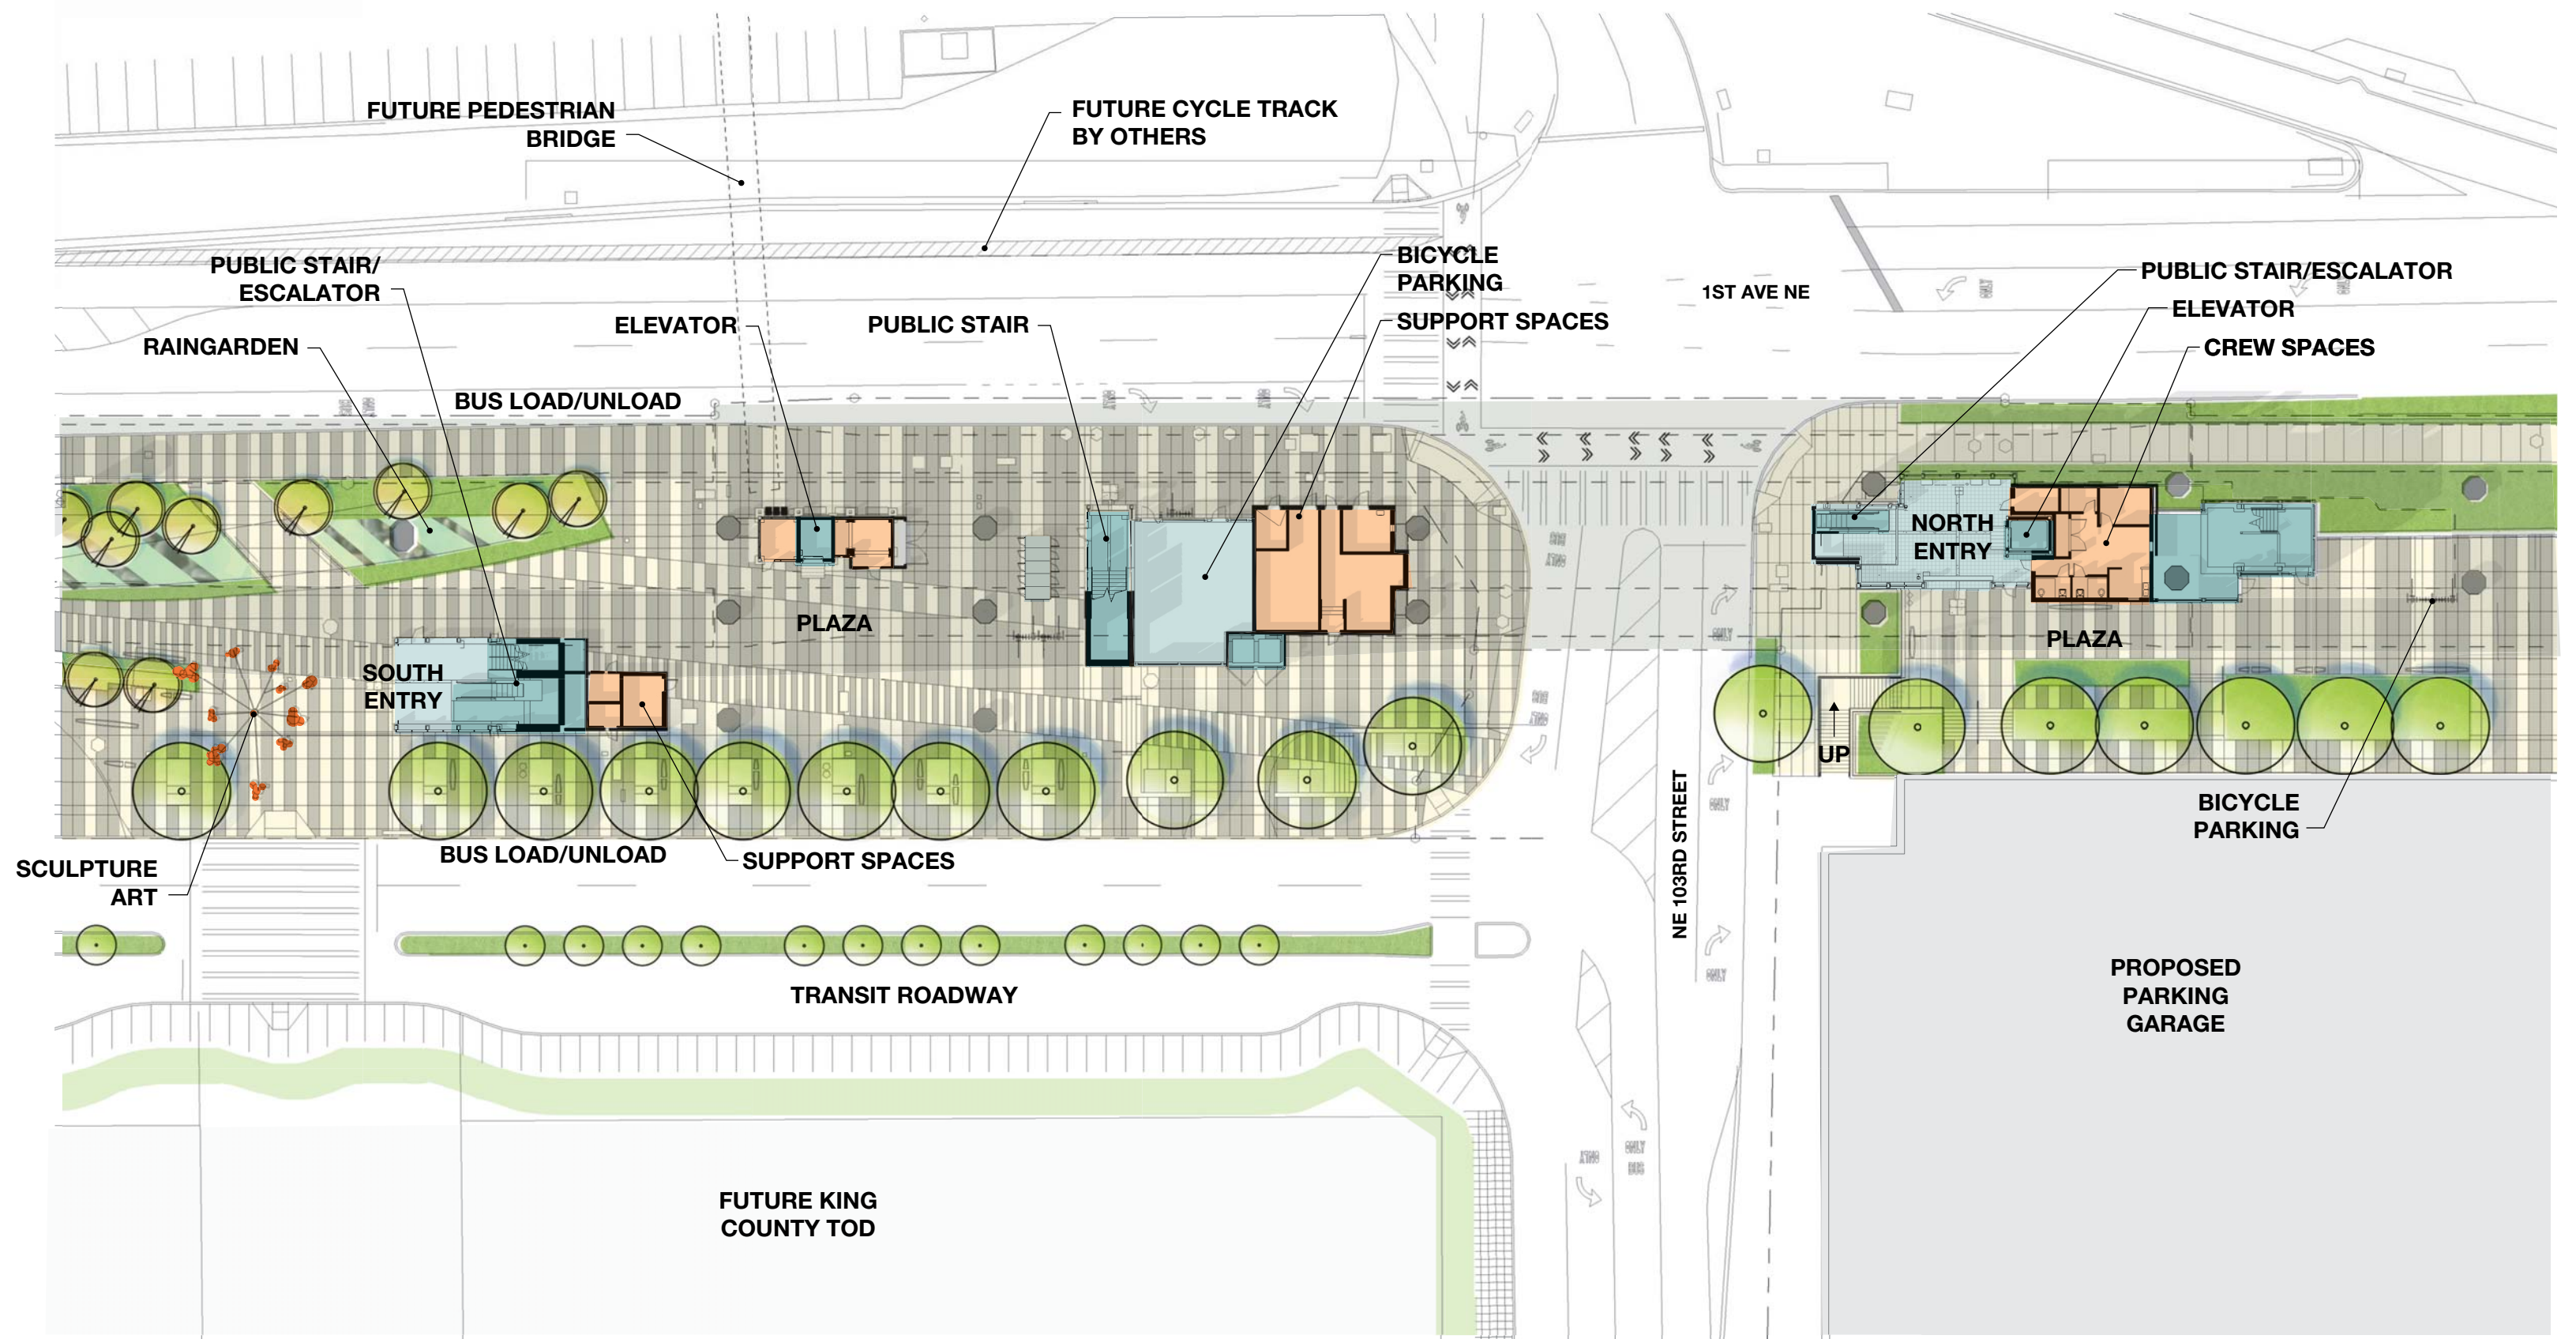

# Northgate Station

Northgate Link Extension

90% Design

March 2014

**Northgate Station**

# Alignment Plan and Community Connections

**Site Section at South Plaza**

**Site Section at Station Plaza**

**Site Section at North Plaza**

Plaza looking Northwest

**SOUTH ENTRY SECTION**

**NORTH ENTRY SECTION**

**PLATFORM AXONOMETRIC**

**MEZZANINE AXONOMETRIC**

**Mezzanine Plan/East Elevation**

**Glass: Mezzanine Concept**

**Pavement + Steps**

**Furnishings**

**Walls + Planters**