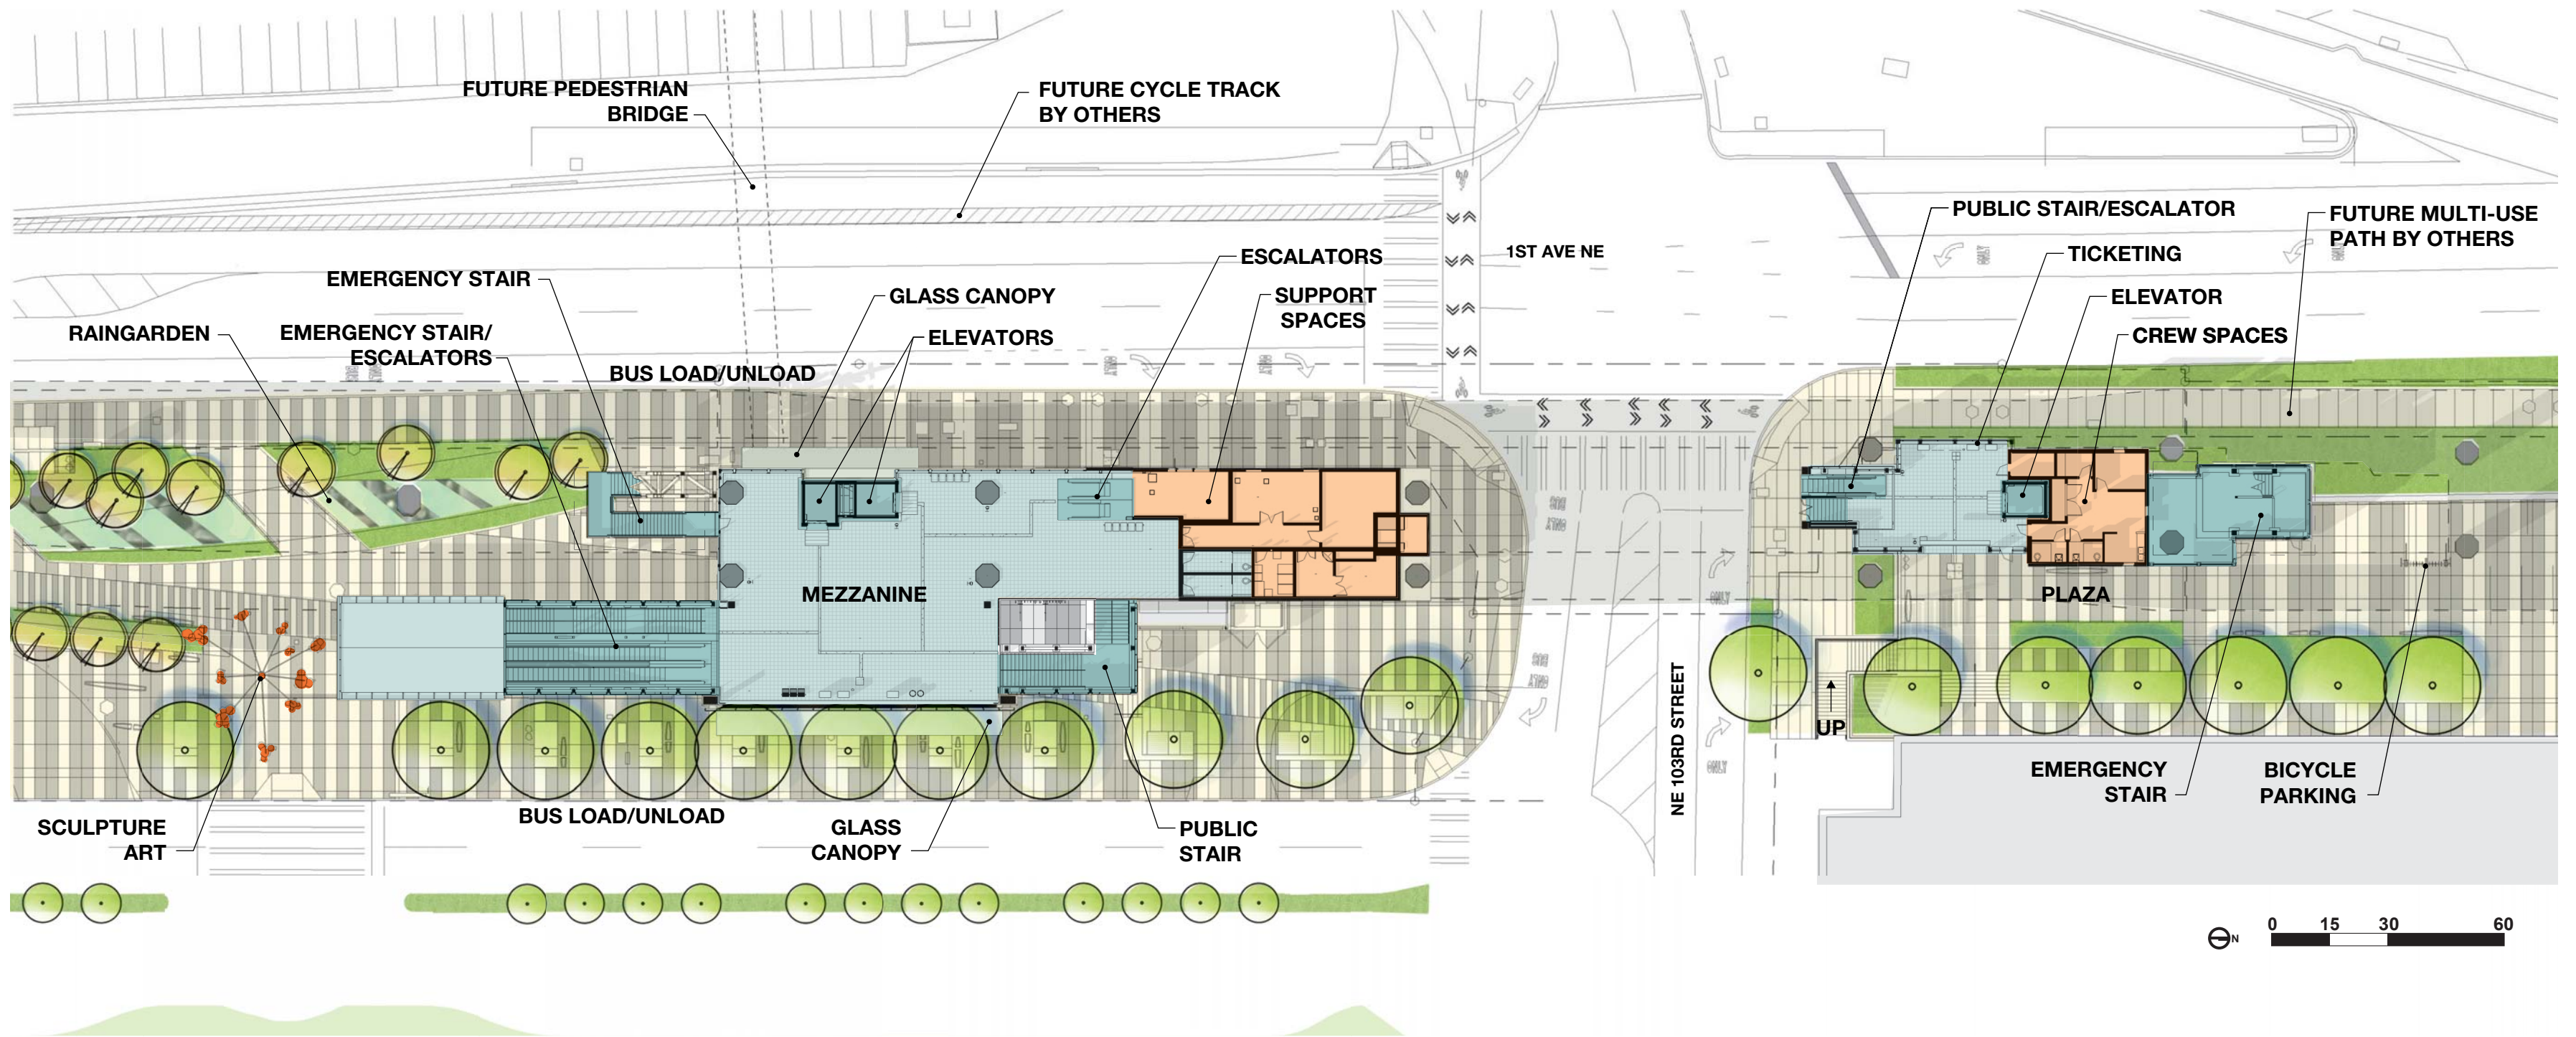

# Northgate Station

Northgate Link Extension

90% Design

March 2014

**Northgate Station**

# Alignment Plan and Community Connections

**Site Section at South Plaza**

**Site Section at Station Plaza**

**Site Section at North Plaza**

Plaza looking Northwest

**SOUTH ENTRY SECTION**

**NORTH ENTRY SECTION**

**PLATFORM AXONOMETRIC**

**MEZZANINE AXONOMETRIC**

**Mezzanine Plan/East Elevation**

**Glass: Mezzanine Concept**

**Pavement + Steps**

**Furnishings**

**Walls + Planters**