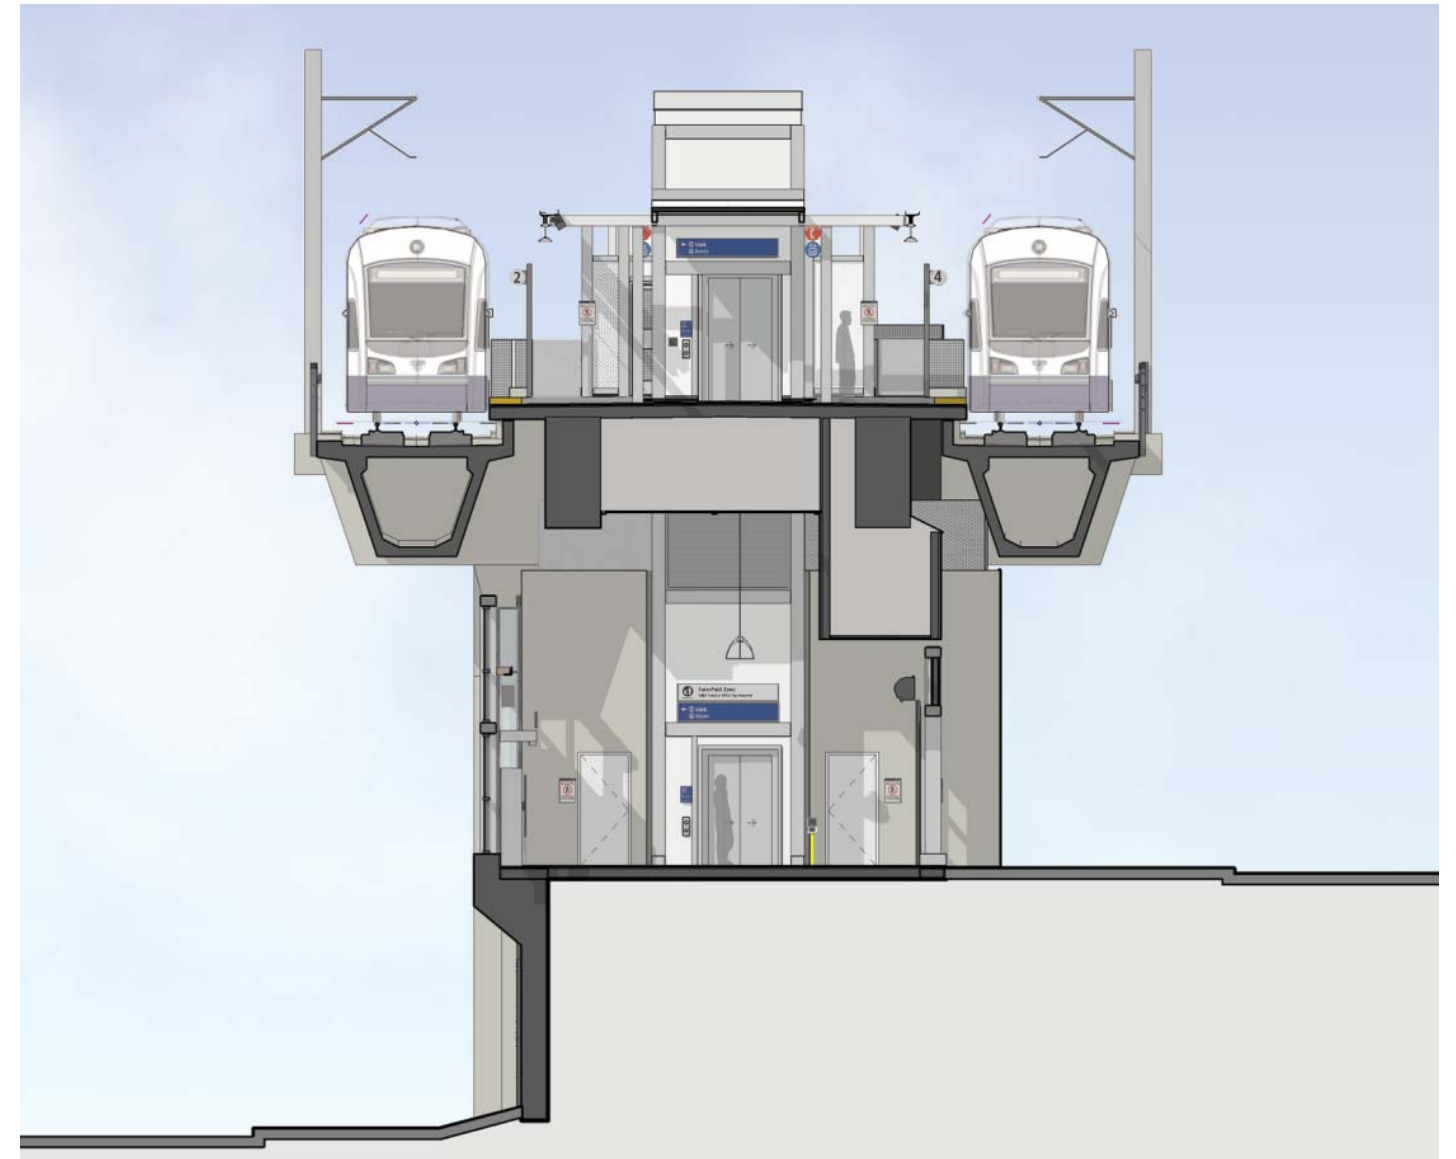

# Northgate Station

Northgate Link Extension

90% Design

March 2014

**Northgate Station**

# Alignment Plan and Community Connections

**Site Section at South Plaza**

**Site Section at Station Plaza**

**Site Section at North Plaza**

Plaza looking Northwest

**SOUTH ENTRY SECTION**

**NORTH ENTRY SECTION**

**PLATFORM AXONOMETRIC**

**MEZZANINE AXONOMETRIC**

**Mezzanine Plan/East Elevation**

**Glass: Mezzanine Concept**

**Pavement + Steps**

**Furnishings**

**Walls + Planters**