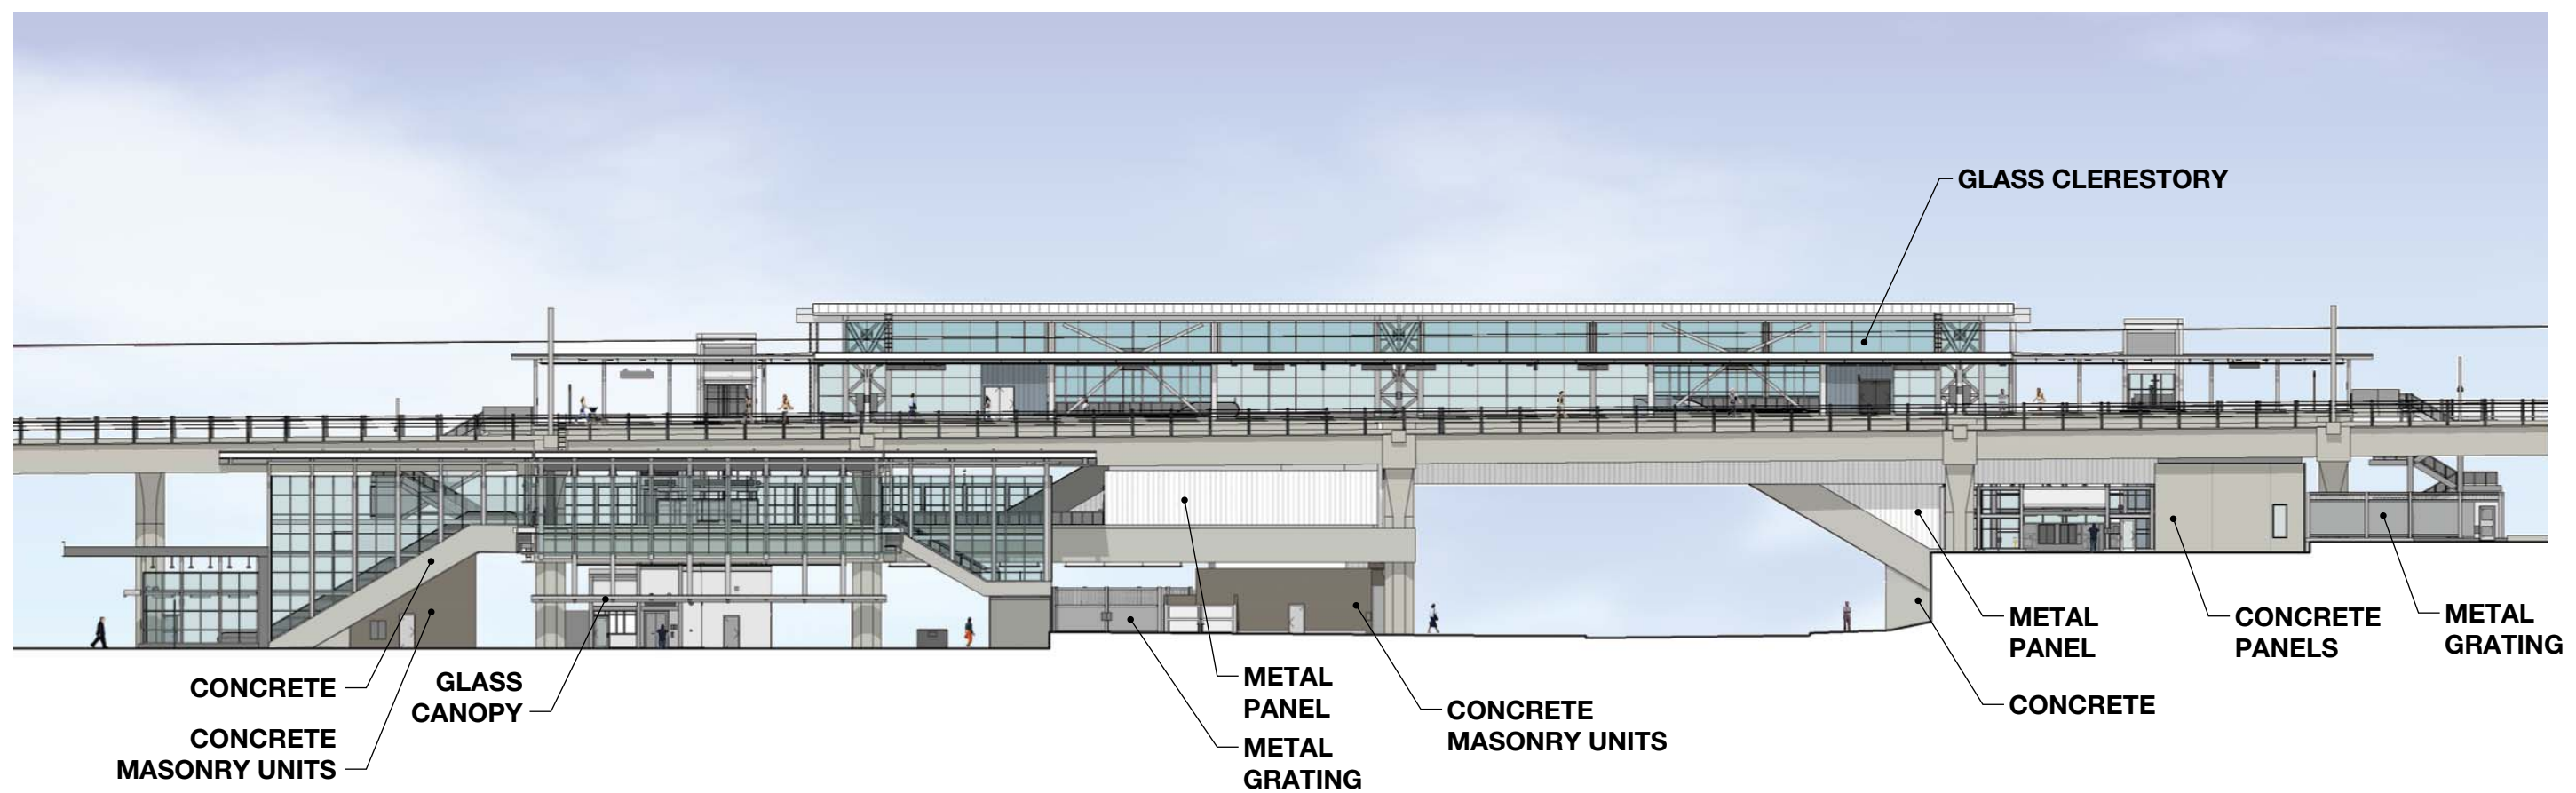

# Northgate Station

Northgate Link Extension

90% Design

March 2014

**Northgate Station**

# Alignment Plan and Community Connections

**Site Section at South Plaza**

**Site Section at Station Plaza**

**Site Section at North Plaza**

Plaza looking Northwest

**SOUTH ENTRY SECTION**

**NORTH ENTRY SECTION**

**PLATFORM AXONOMETRIC**

**MEZZANINE AXONOMETRIC**

**Mezzanine Plan/East Elevation**

**Glass: Mezzanine Concept**

**Pavement + Steps**

**Furnishings**

**Walls + Planters**