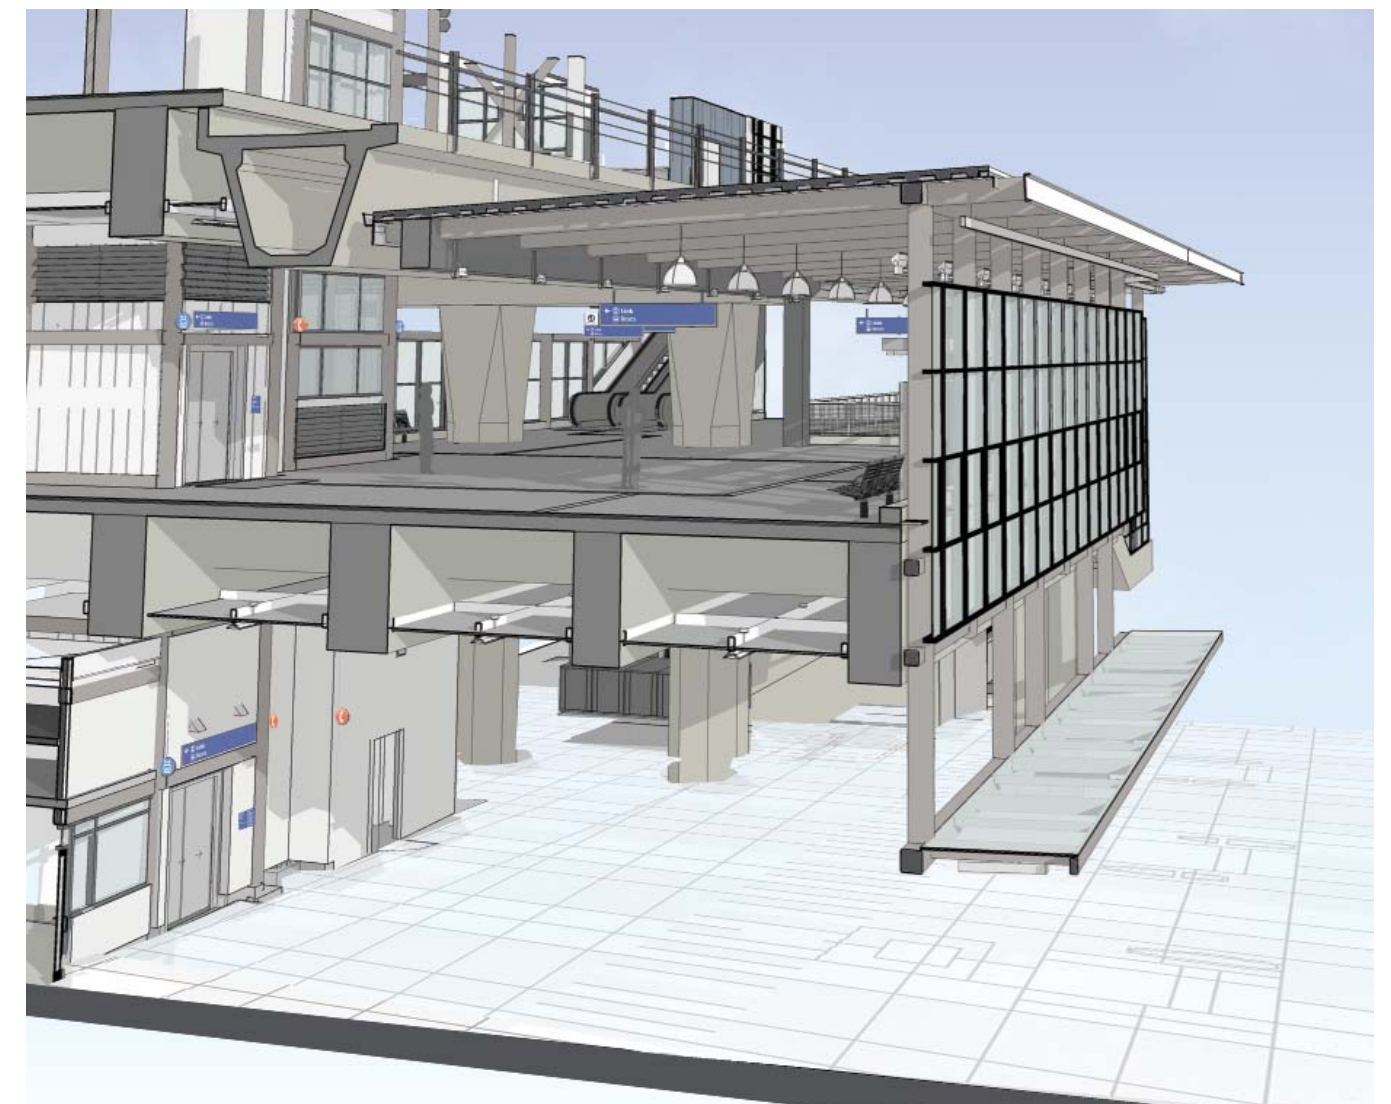

# Northgate Station

Northgate Link Extension

90% Design

March 2014

**Northgate Station**

# Alignment Plan and Community Connections

**Site Section at South Plaza**

**Site Section at Station Plaza**

**Site Section at North Plaza**

Plaza looking Northwest

**SOUTH ENTRY SECTION**

**NORTH ENTRY SECTION**

**PLATFORM AXONOMETRIC**

**MEZZANINE AXONOMETRIC**

**Mezzanine Plan/East Elevation**

**Glass: Mezzanine Concept**

**Pavement + Steps**

**Furnishings**

**Walls + Planters**