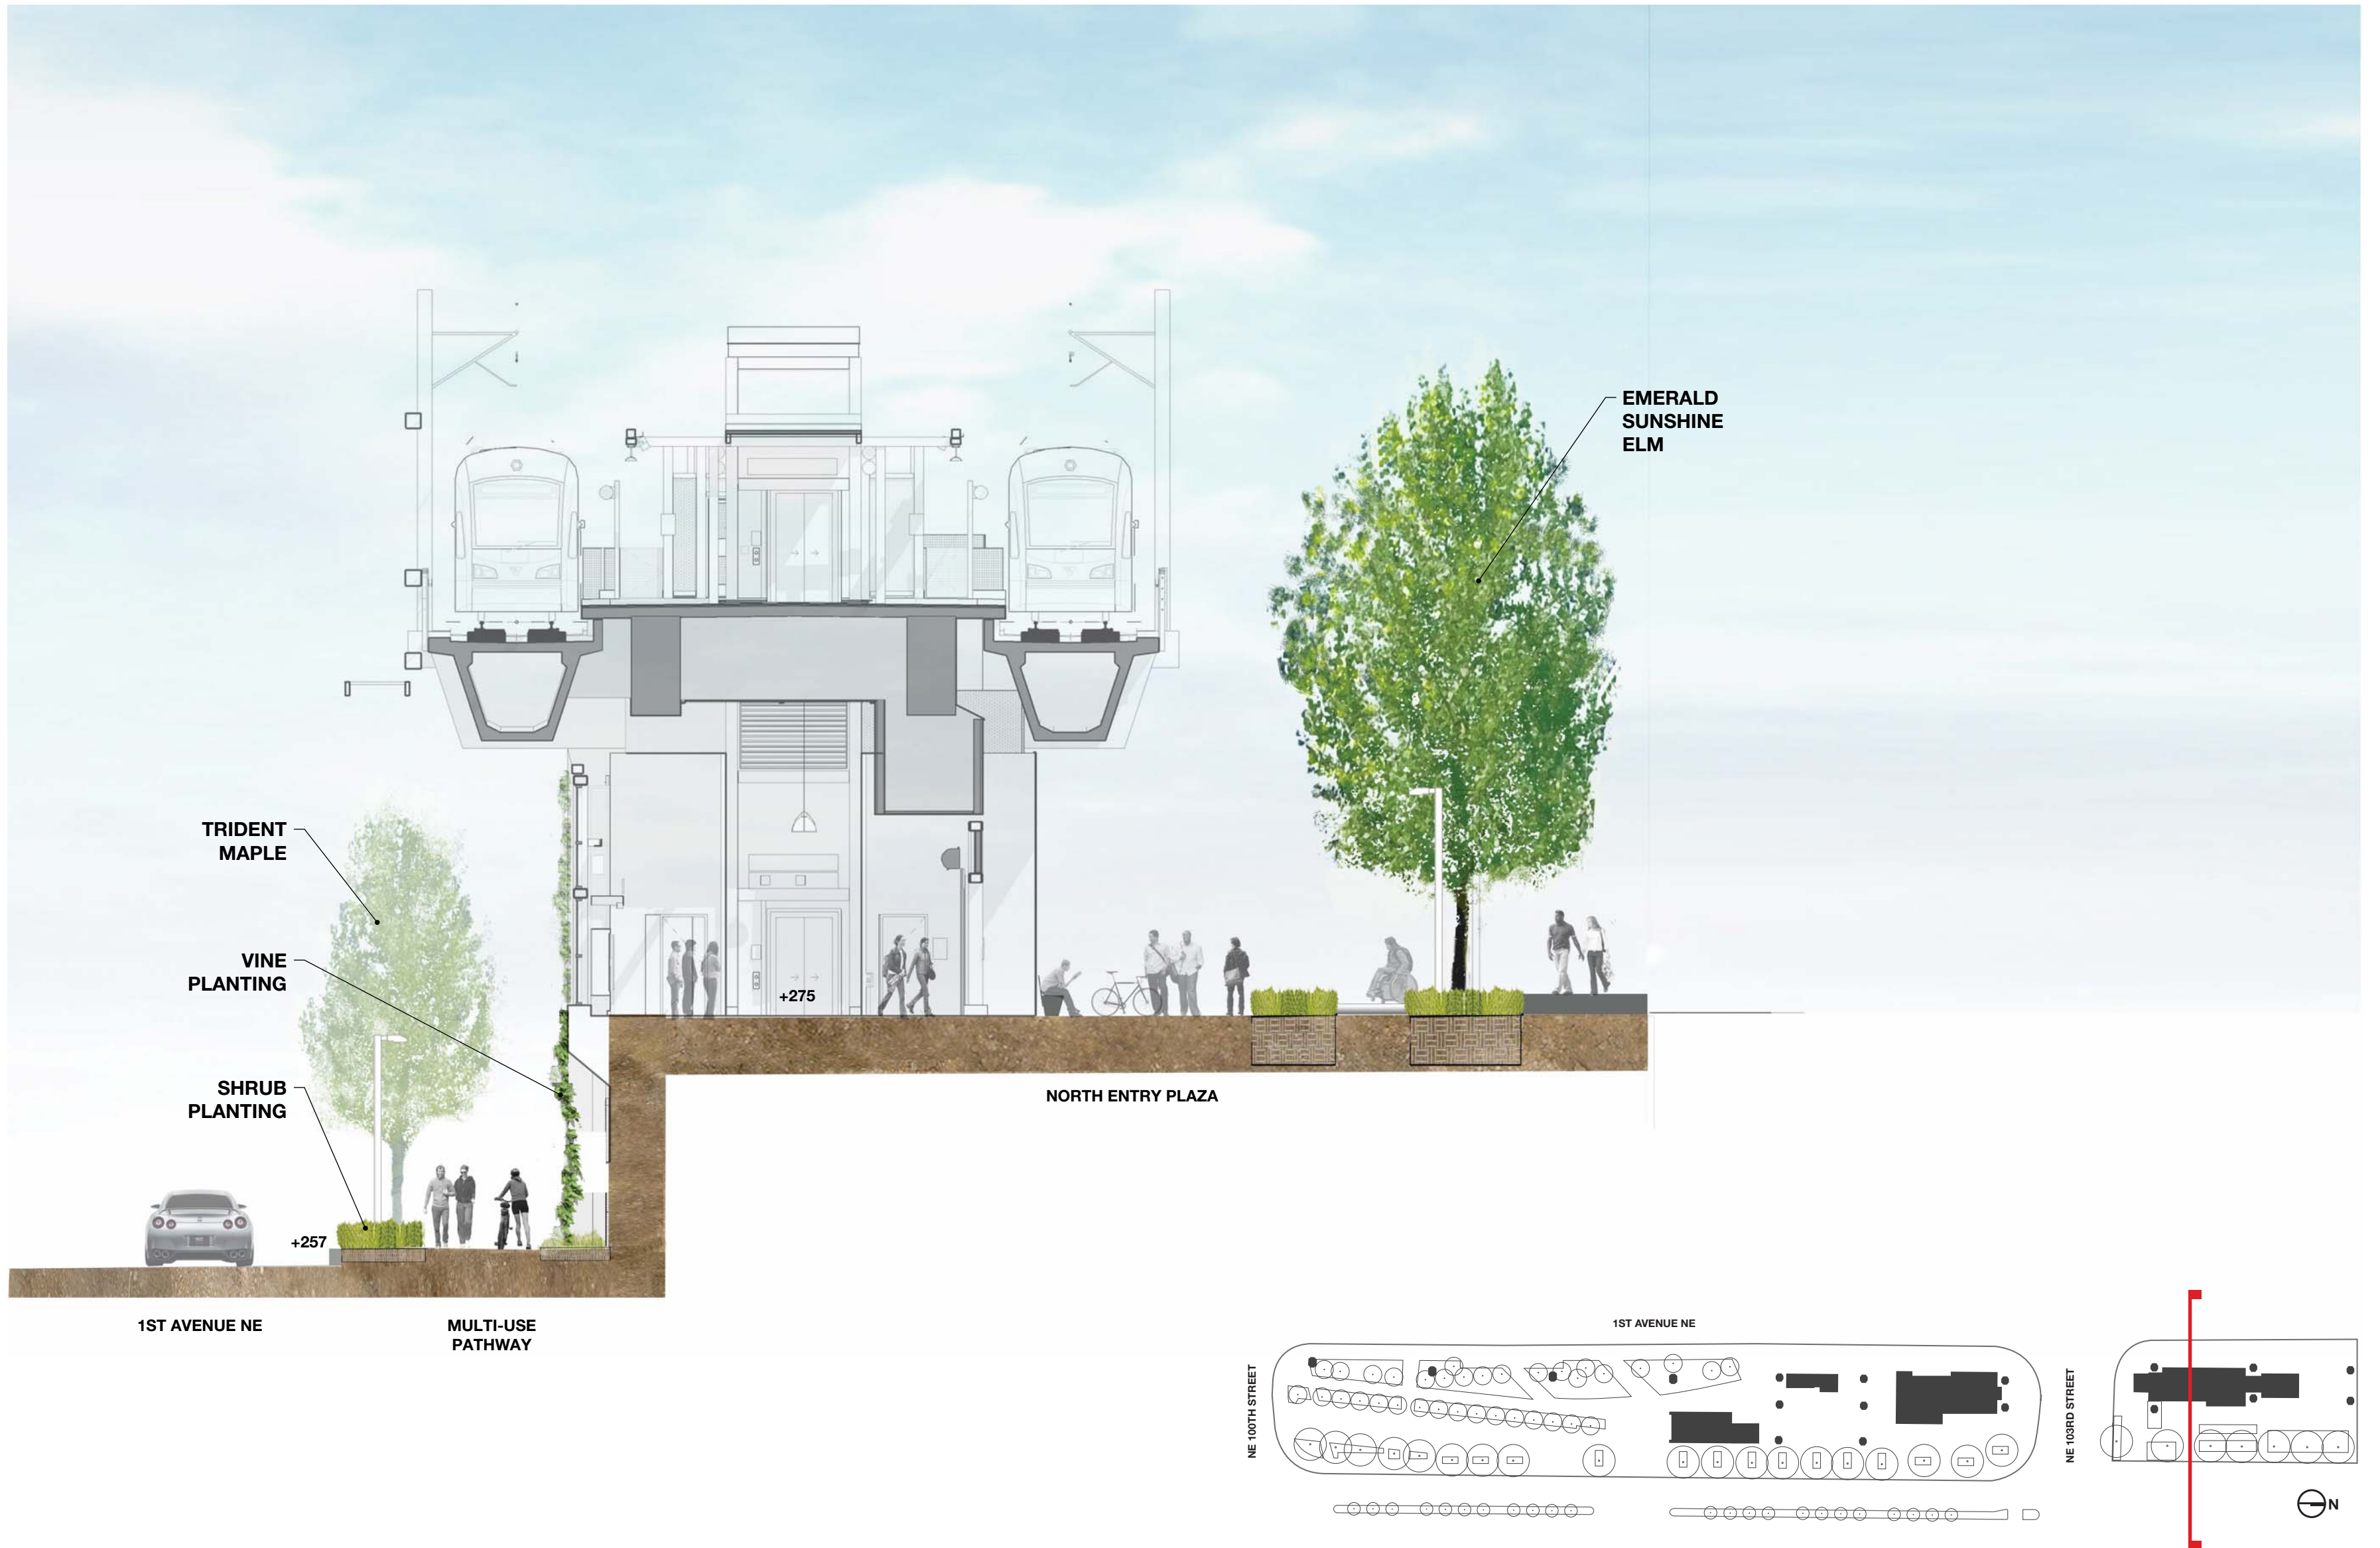

# Northgate Station

Northgate Link Extension

90% Design

March 2014

**Northgate Station**

# Alignment Plan and Community Connections

**Site Section at South Plaza**

**Site Section at Station Plaza**

**Site Section at North Plaza**

Plaza looking Northwest

**SOUTH ENTRY SECTION**

**NORTH ENTRY SECTION**

**PLATFORM AXONOMETRIC**

**MEZZANINE AXONOMETRIC**

**Mezzanine Plan/East Elevation**

**Glass: Mezzanine Concept**

**Pavement + Steps**

**Furnishings**

**Walls + Planters**