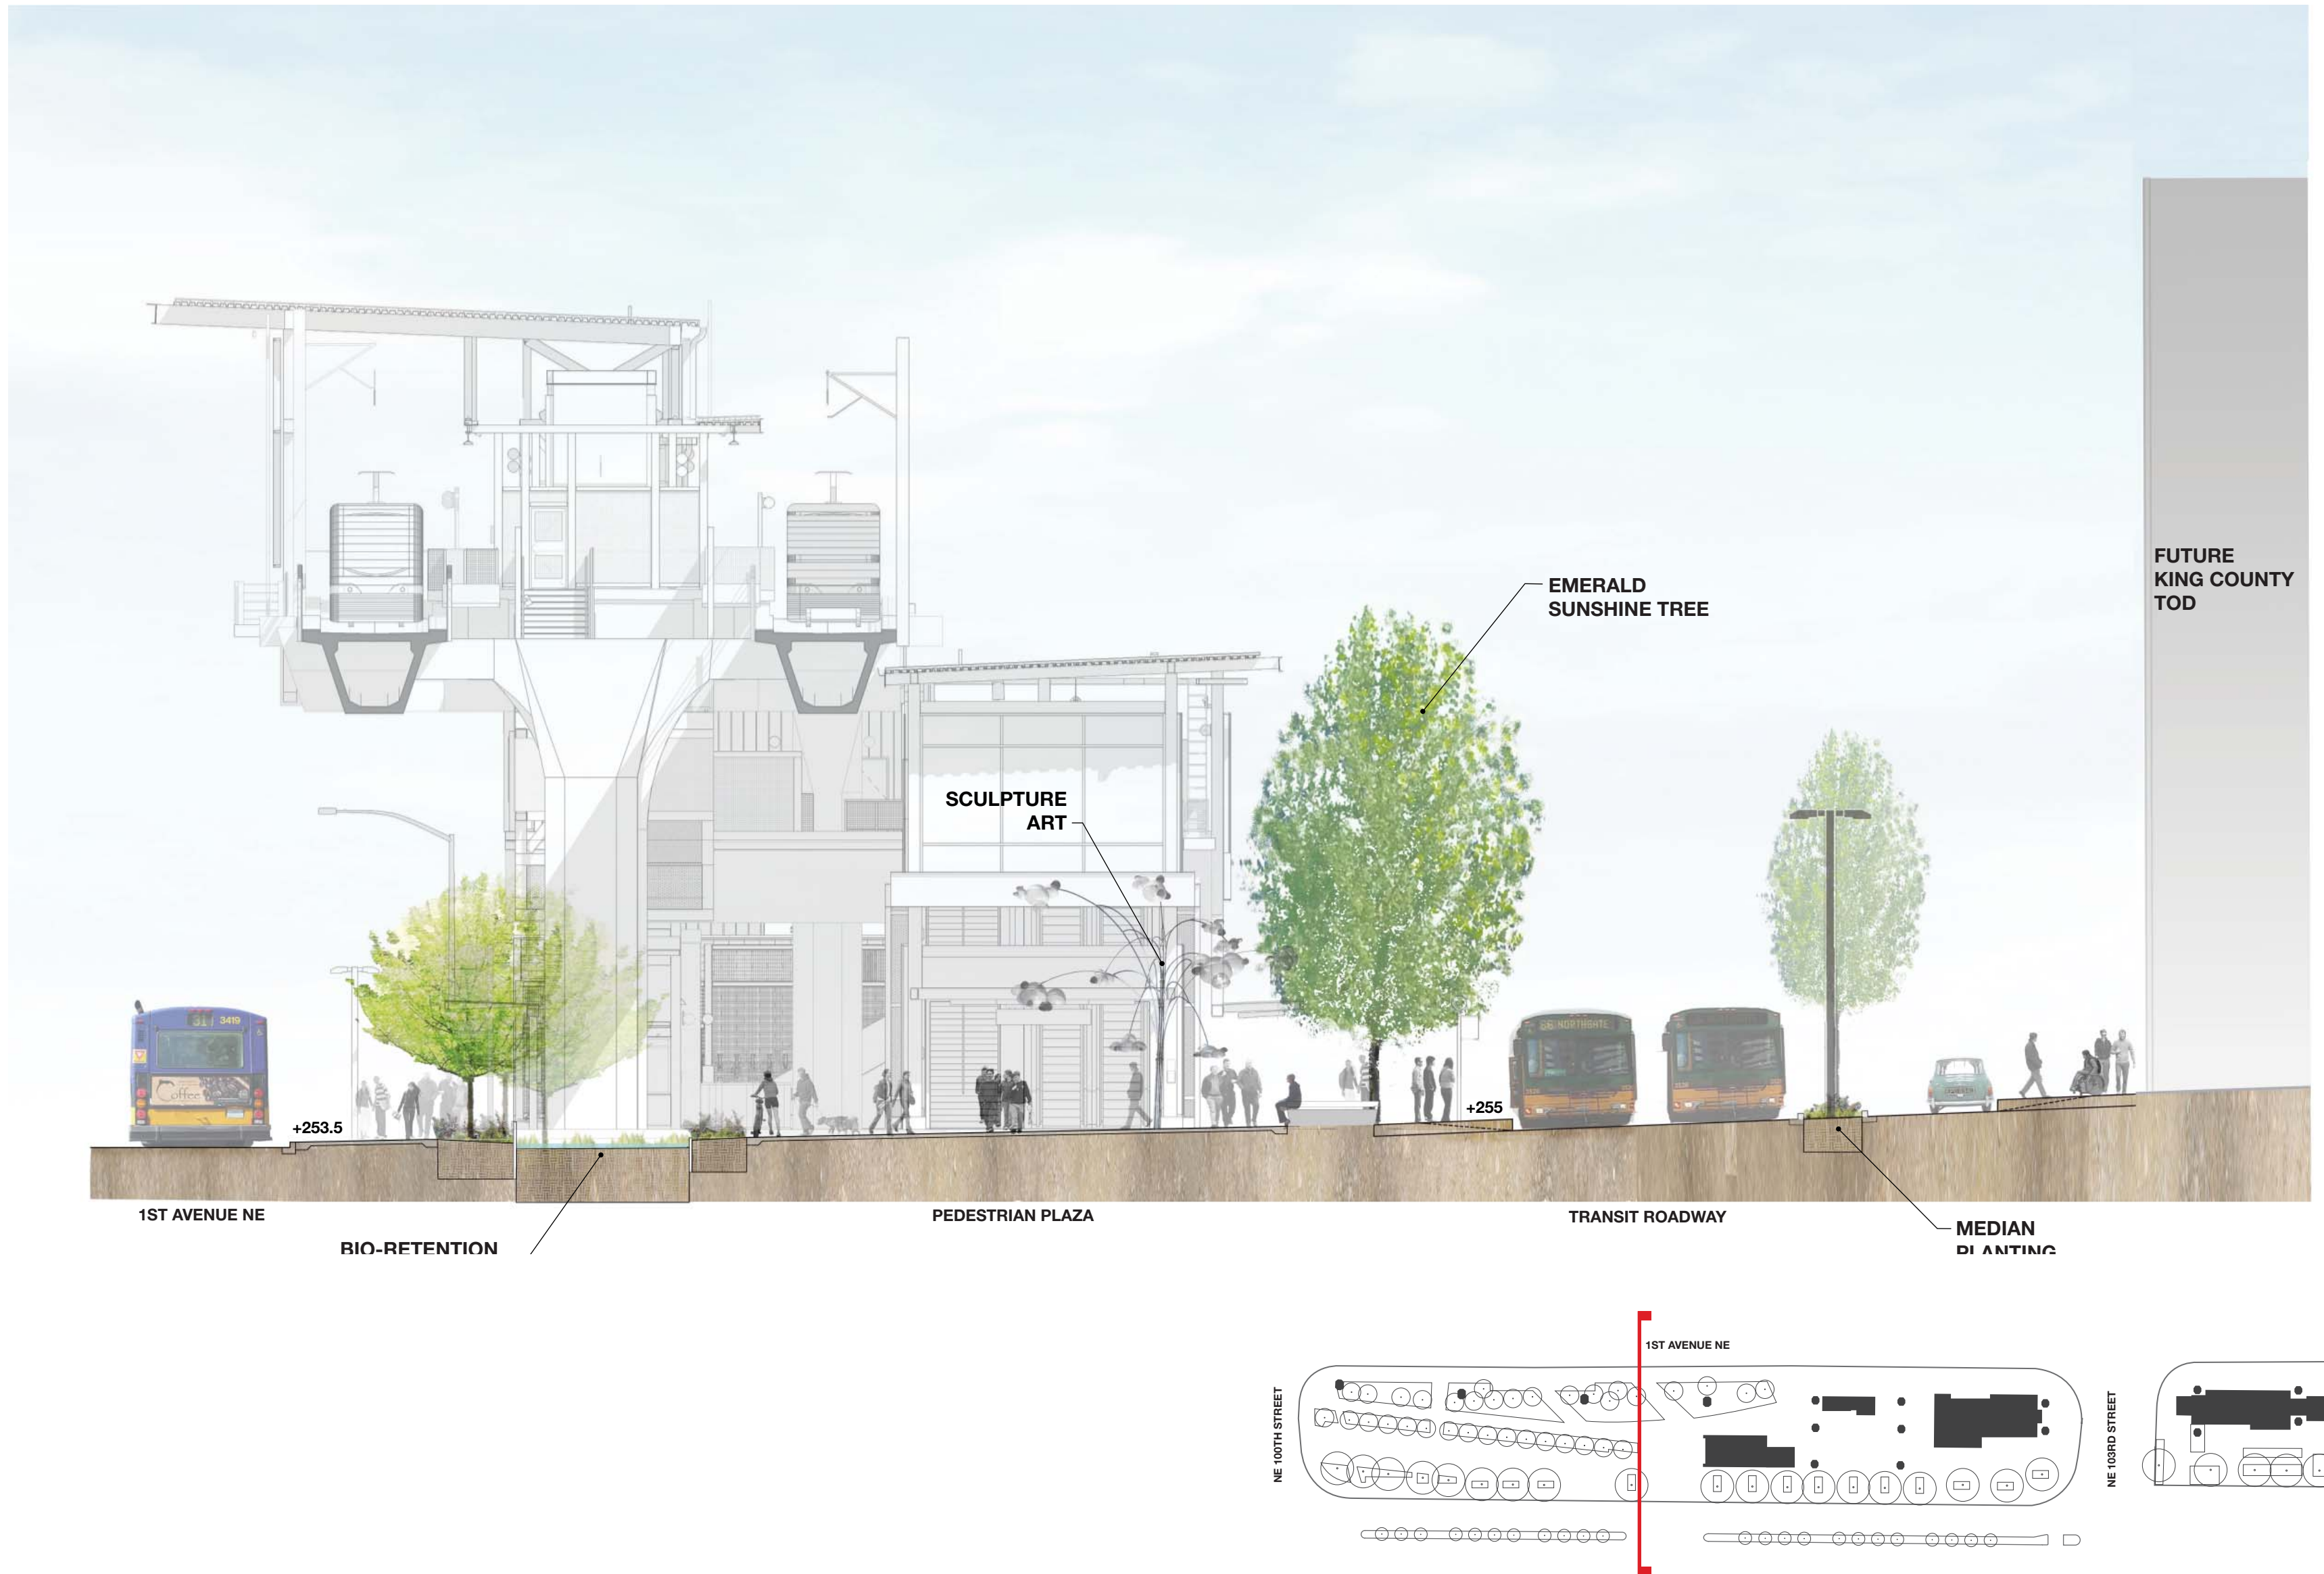

# Northgate Station

Northgate Link Extension

90% Design

March 2014

**Northgate Station**

# Alignment Plan and Community Connections

**Site Section at South Plaza**

**Site Section at Station Plaza**

**Site Section at North Plaza**

Plaza looking Northwest

**SOUTH ENTRY SECTION**

**NORTH ENTRY SECTION**

**PLATFORM AXONOMETRIC**

**MEZZANINE AXONOMETRIC**

**Mezzanine Plan/East Elevation**

**Glass: Mezzanine Concept**

**Pavement + Steps**

**Furnishings**

**Walls + Planters**