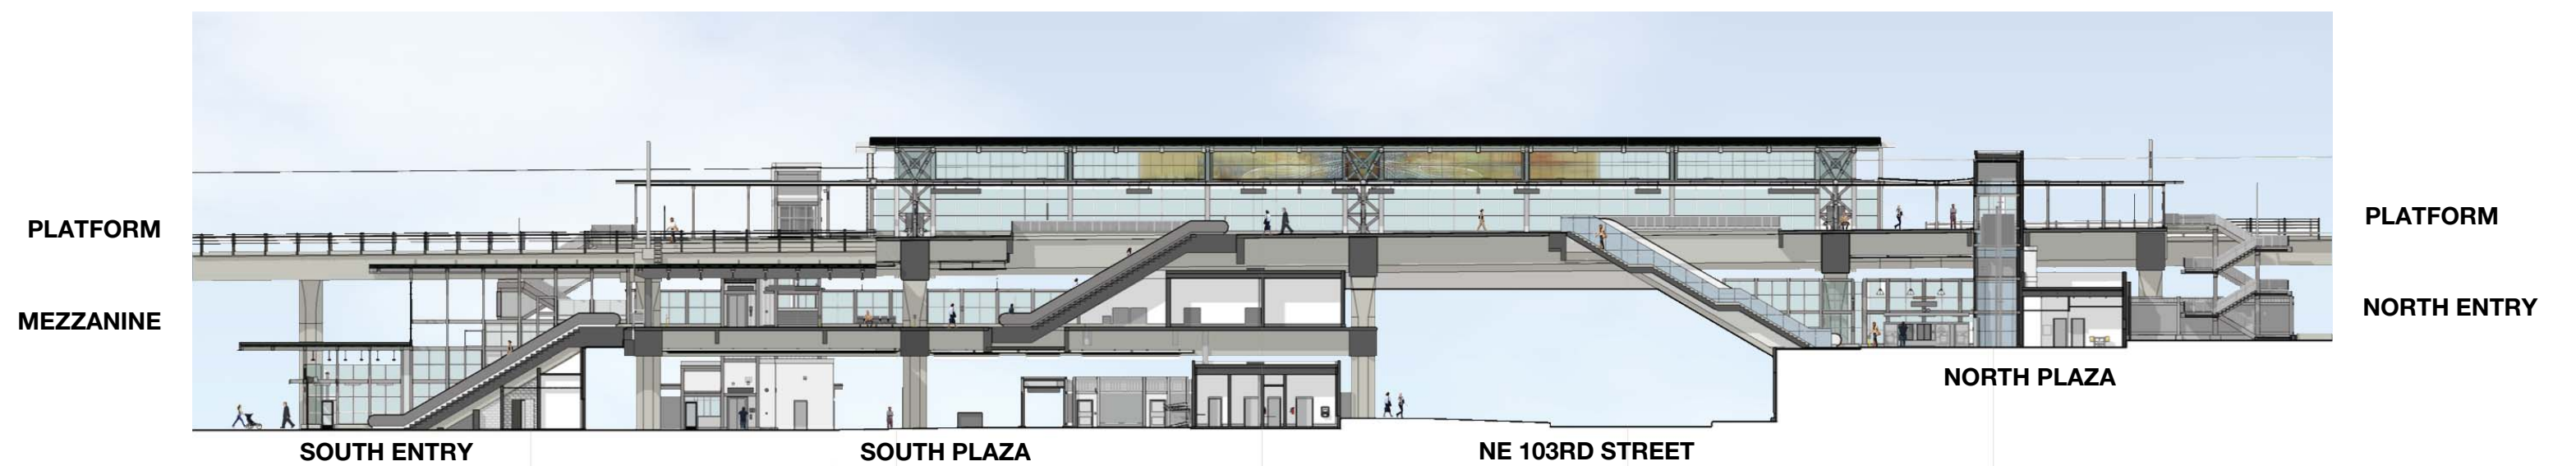

# Northgate Station

Northgate Link Extension

90% Design

March 2014

**Northgate Station**

# Alignment Plan and Community Connections

**Site Section at South Plaza**

**Site Section at Station Plaza**

**Site Section at North Plaza**

Plaza looking Northwest

**SOUTH ENTRY SECTION**

**NORTH ENTRY SECTION**

**PLATFORM AXONOMETRIC**

**MEZZANINE AXONOMETRIC**

**Mezzanine Plan/East Elevation**

**Glass: Mezzanine Concept**

**Pavement + Steps**

**Furnishings**

**Walls + Planters**