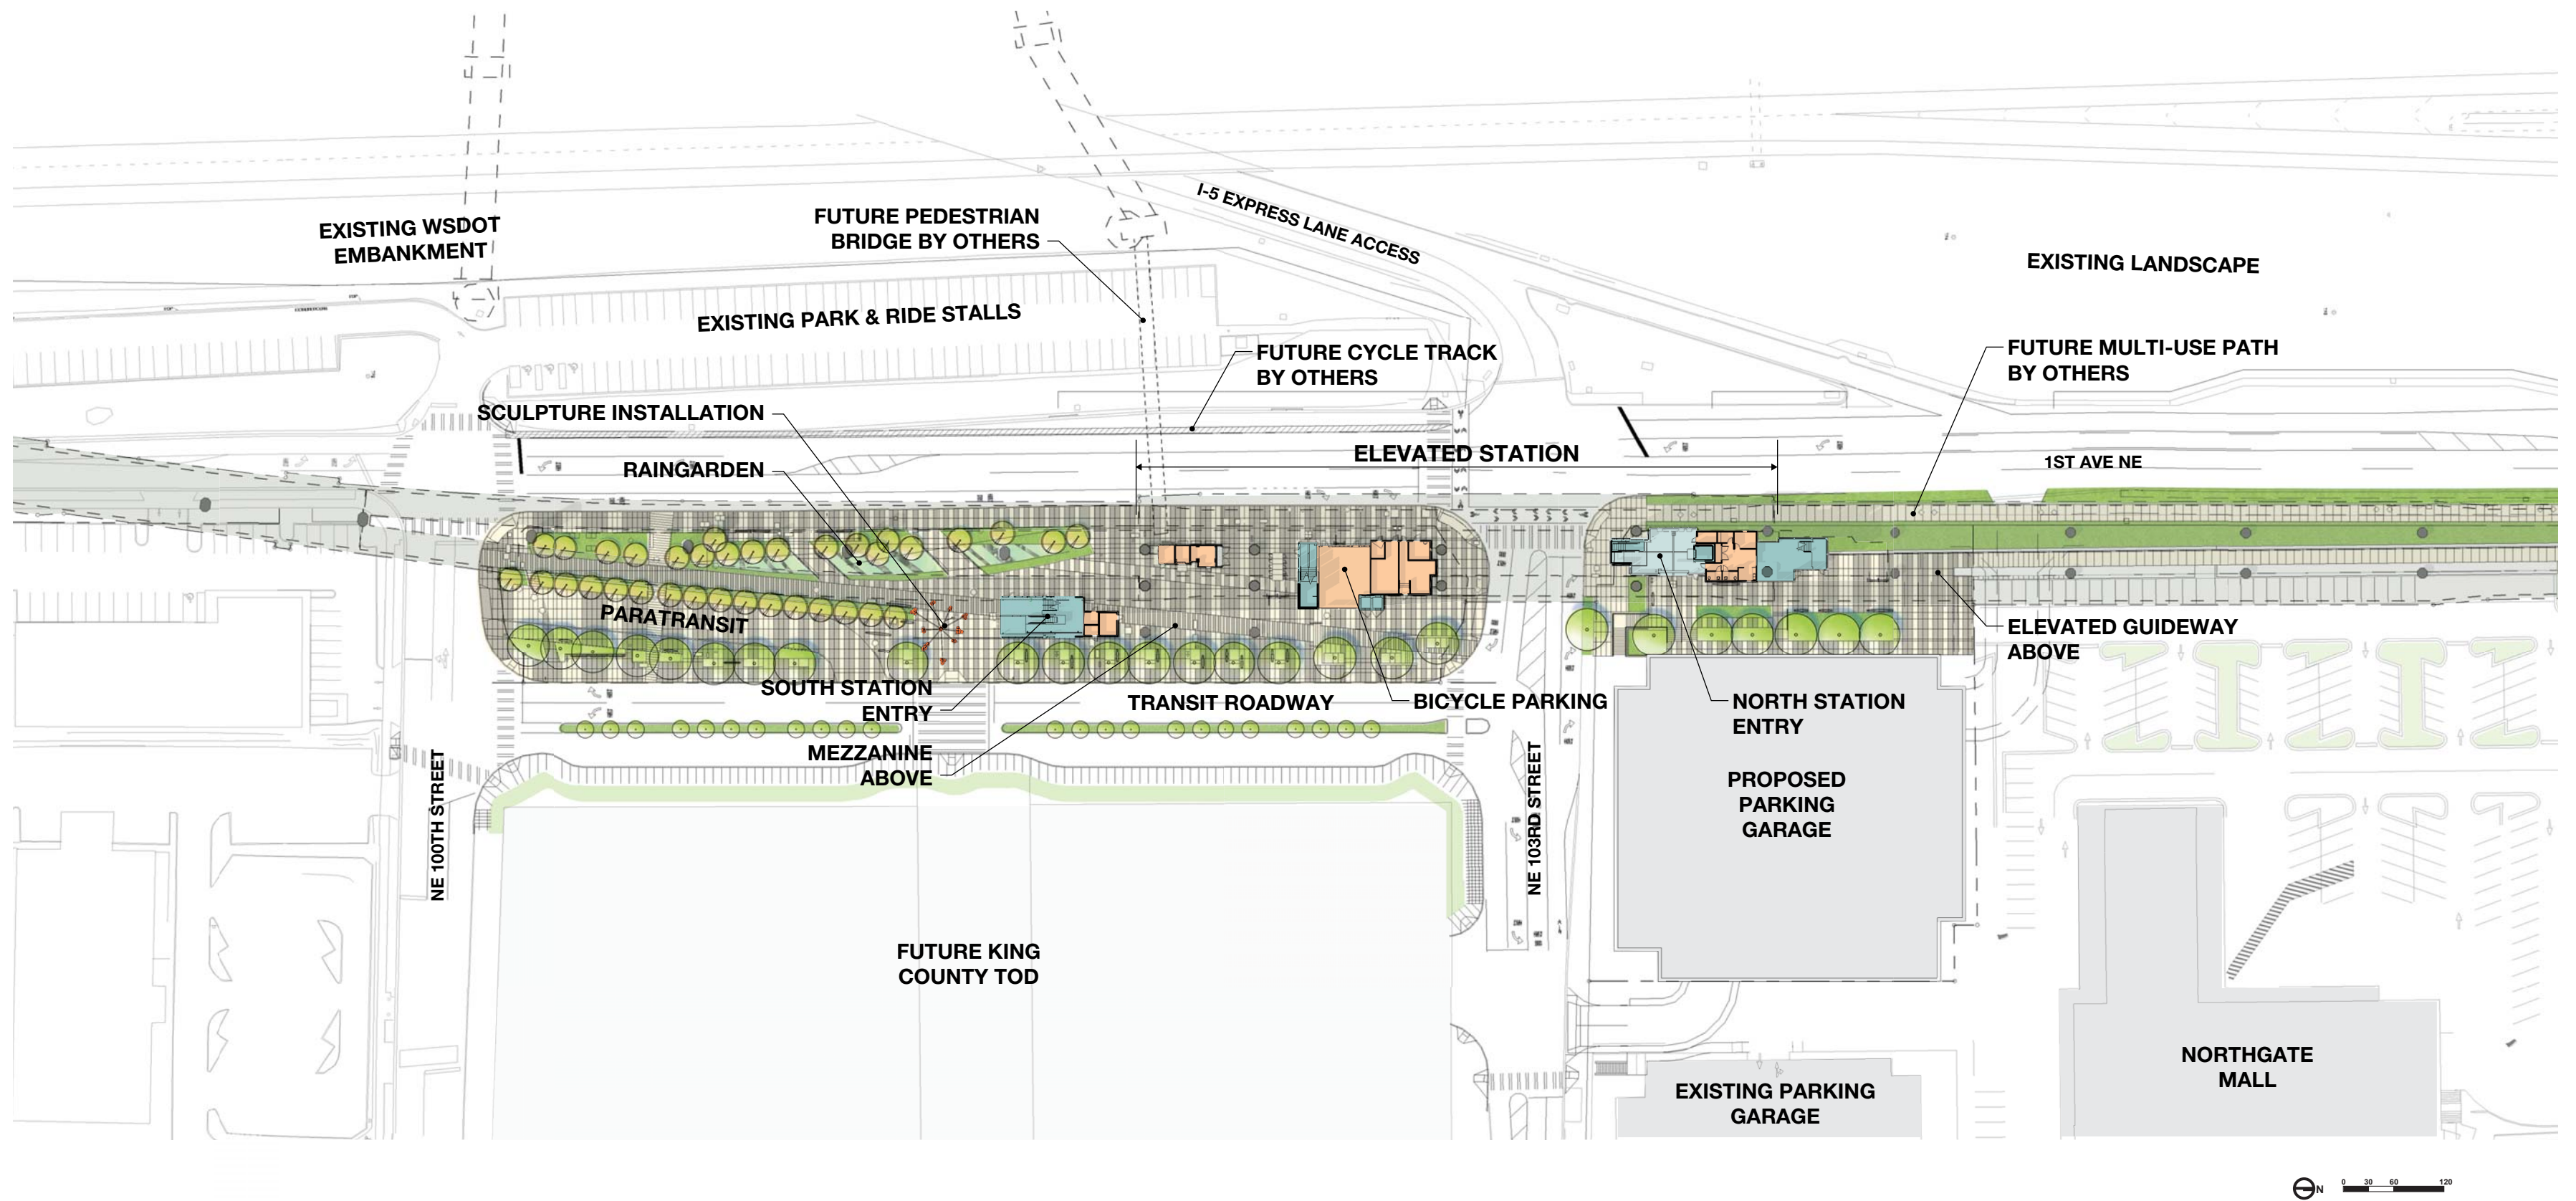

# Northgate Station

Northgate Link Extension

90% Design

March 2014

**Northgate Station**

# Alignment Plan and Community Connections

**Site Section at South Plaza**

**Site Section at Station Plaza**

**Site Section at North Plaza**

Plaza looking Northwest

**SOUTH ENTRY SECTION**

**NORTH ENTRY SECTION**

**PLATFORM AXONOMETRIC**

**MEZZANINE AXONOMETRIC**

**Mezzanine Plan/East Elevation**

**Glass: Mezzanine Concept**

**Pavement + Steps**

**Furnishings**

**Walls + Planters**