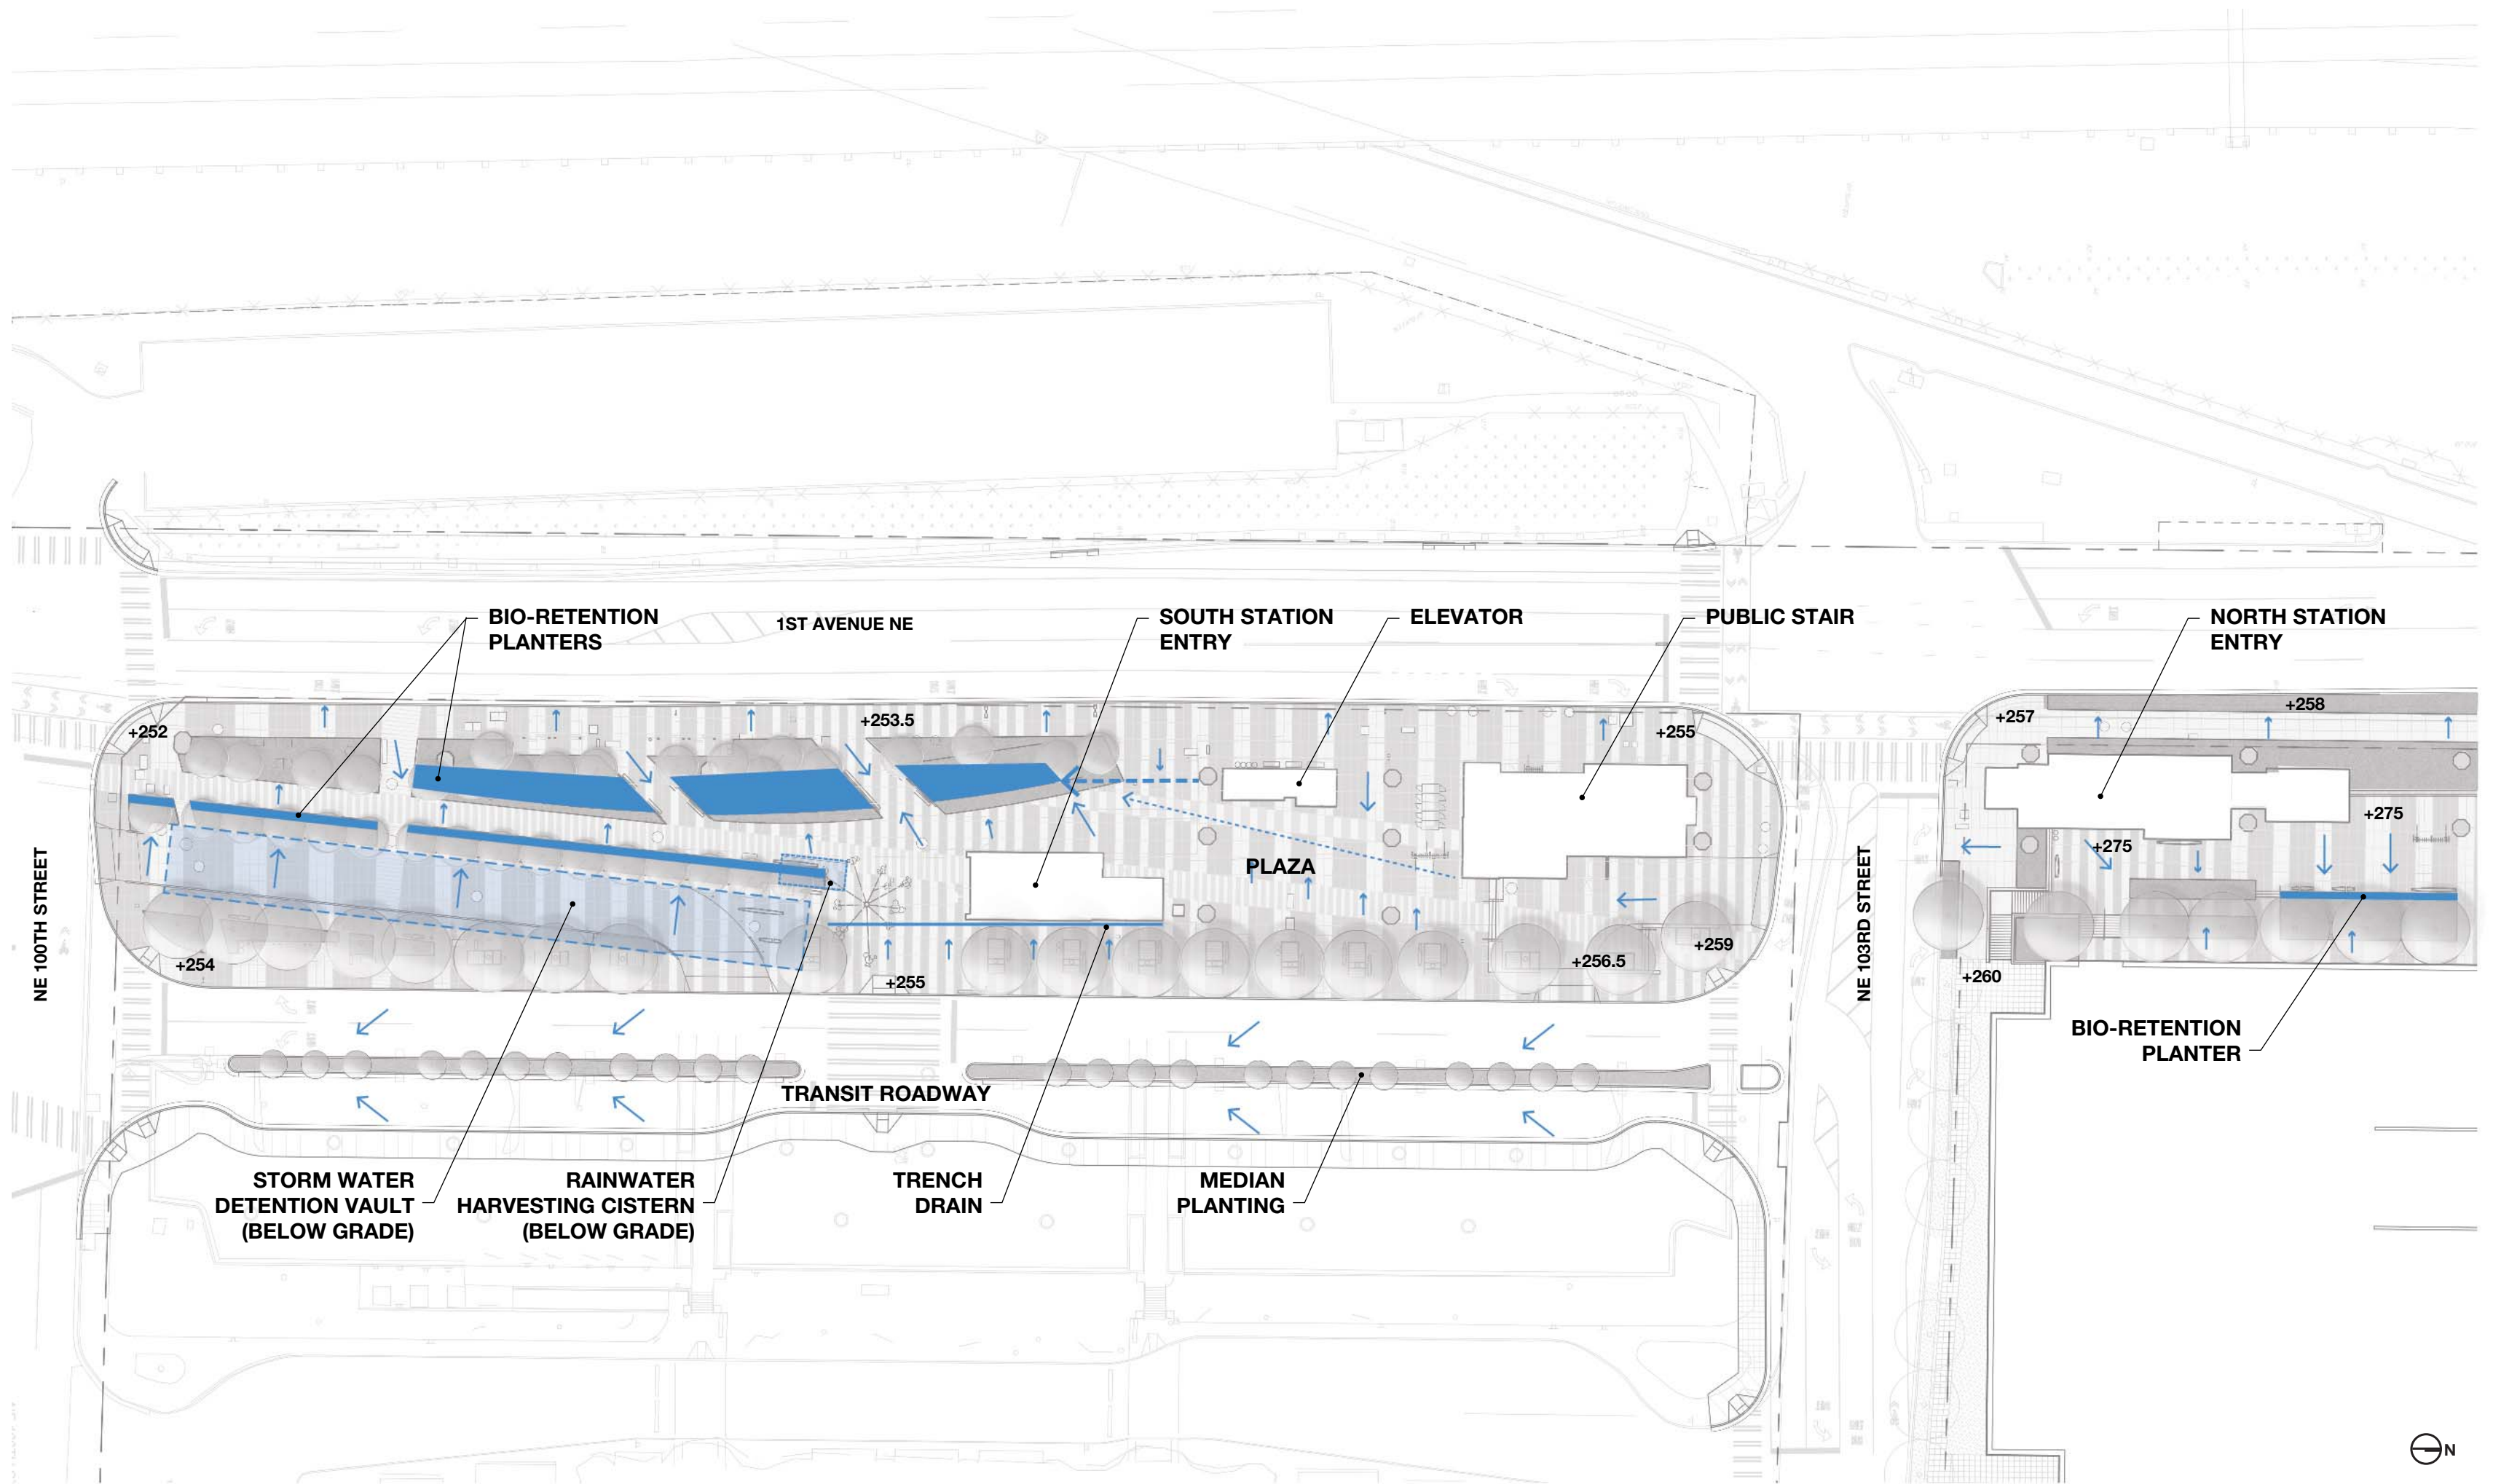

# Northgate Station

Northgate Link Extension

90% Design

March 2014

**Northgate Station**

# Alignment Plan and Community Connections

**Site Section at South Plaza**

**Site Section at Station Plaza**

**Site Section at North Plaza**

Plaza looking Northwest

**SOUTH ENTRY SECTION**

**NORTH ENTRY SECTION**

**PLATFORM AXONOMETRIC**

**MEZZANINE AXONOMETRIC**

**Mezzanine Plan/East Elevation**

**Glass: Mezzanine Concept**

**Pavement + Steps**

**Furnishings**

**Walls + Planters**