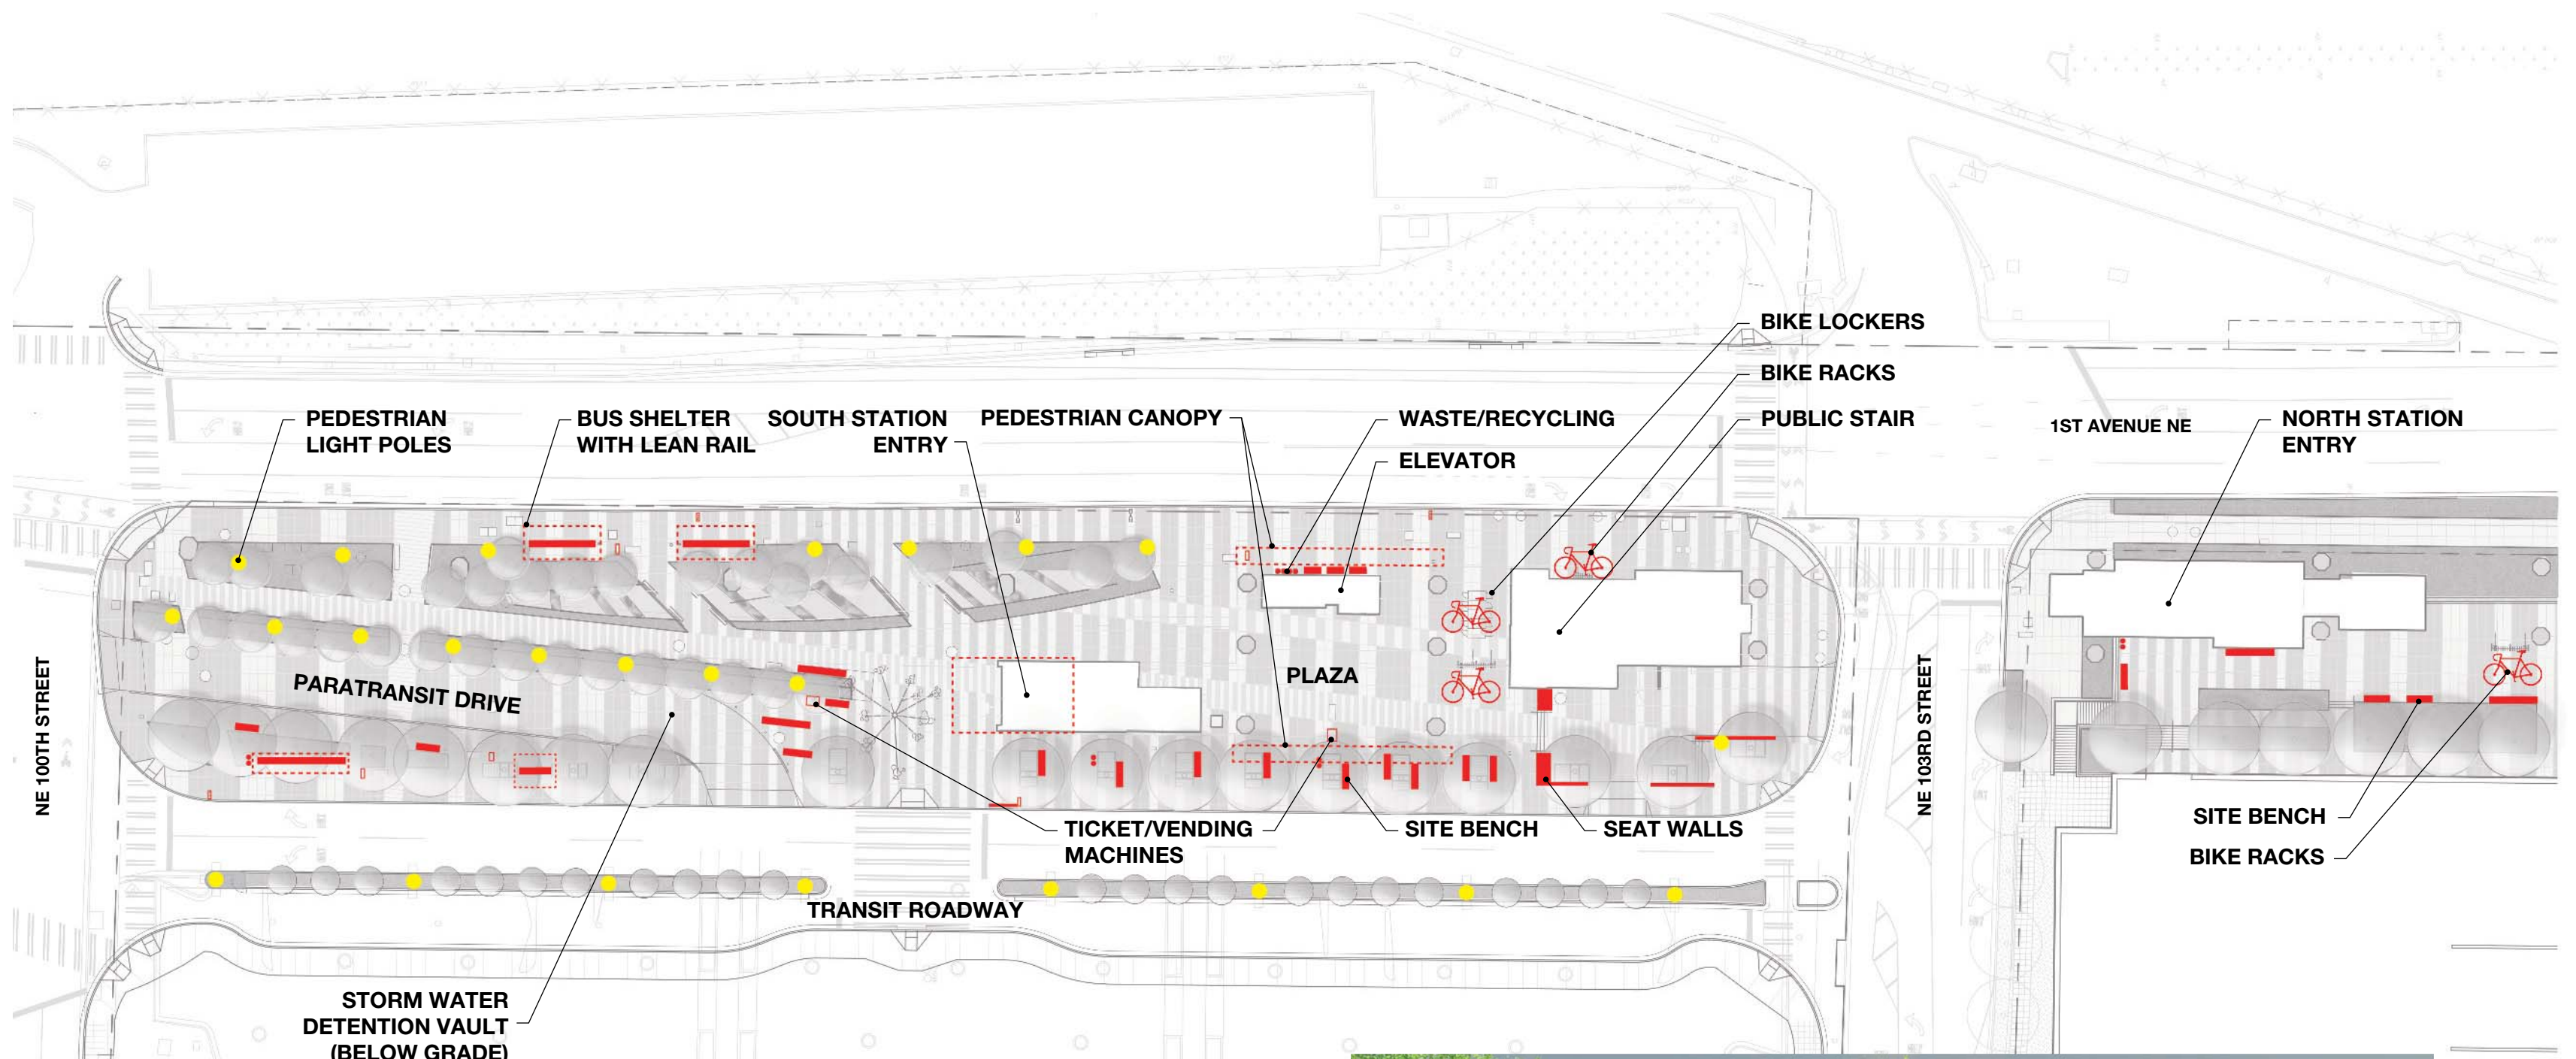

# Northgate Station

Northgate Link Extension

90% Design

March 2014

**Northgate Station**

# Alignment Plan and Community Connections

**Site Section at South Plaza**

**Site Section at Station Plaza**

**Site Section at North Plaza**

Plaza looking Northwest

**SOUTH ENTRY SECTION**

**NORTH ENTRY SECTION**

**PLATFORM AXONOMETRIC**

**MEZZANINE AXONOMETRIC**

**Mezzanine Plan/East Elevation**

**Glass: Mezzanine Concept**

**Pavement + Steps**

**Furnishings**

**Walls + Planters**