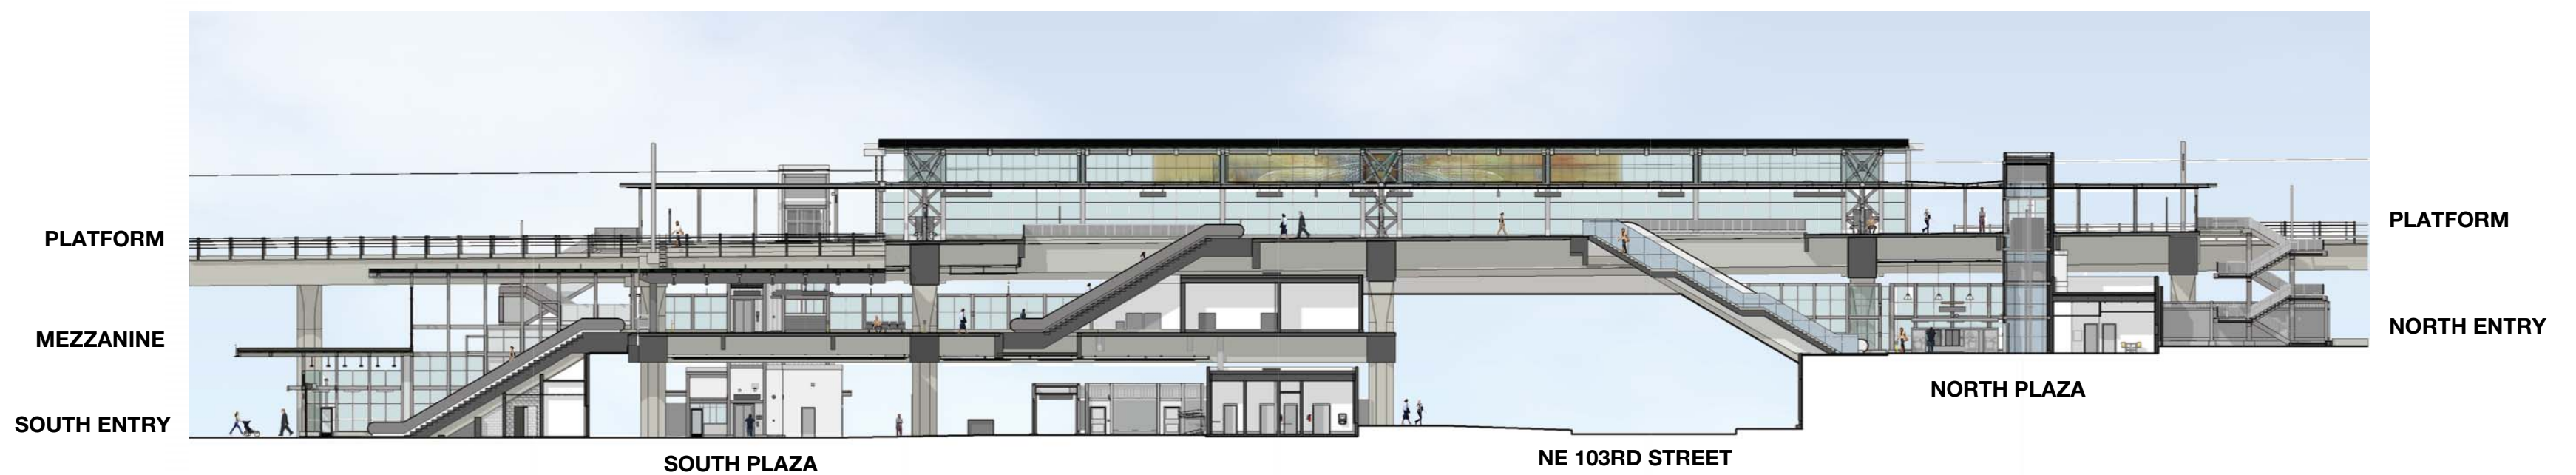

# Northgate Station

Northgate Link Extension

90% Design

March 2014

**Northgate Station**

# Alignment Plan and Community Connections

**Site Section at South Plaza**

**Site Section at Station Plaza**

**Site Section at North Plaza**

Plaza looking Northwest

**SOUTH ENTRY SECTION**

**NORTH ENTRY SECTION**

**PLATFORM AXONOMETRIC**

**MEZZANINE AXONOMETRIC**

**Mezzanine Plan/East Elevation**

**Glass: Mezzanine Concept**

**Pavement + Steps**

**Furnishings**

**Walls + Planters**