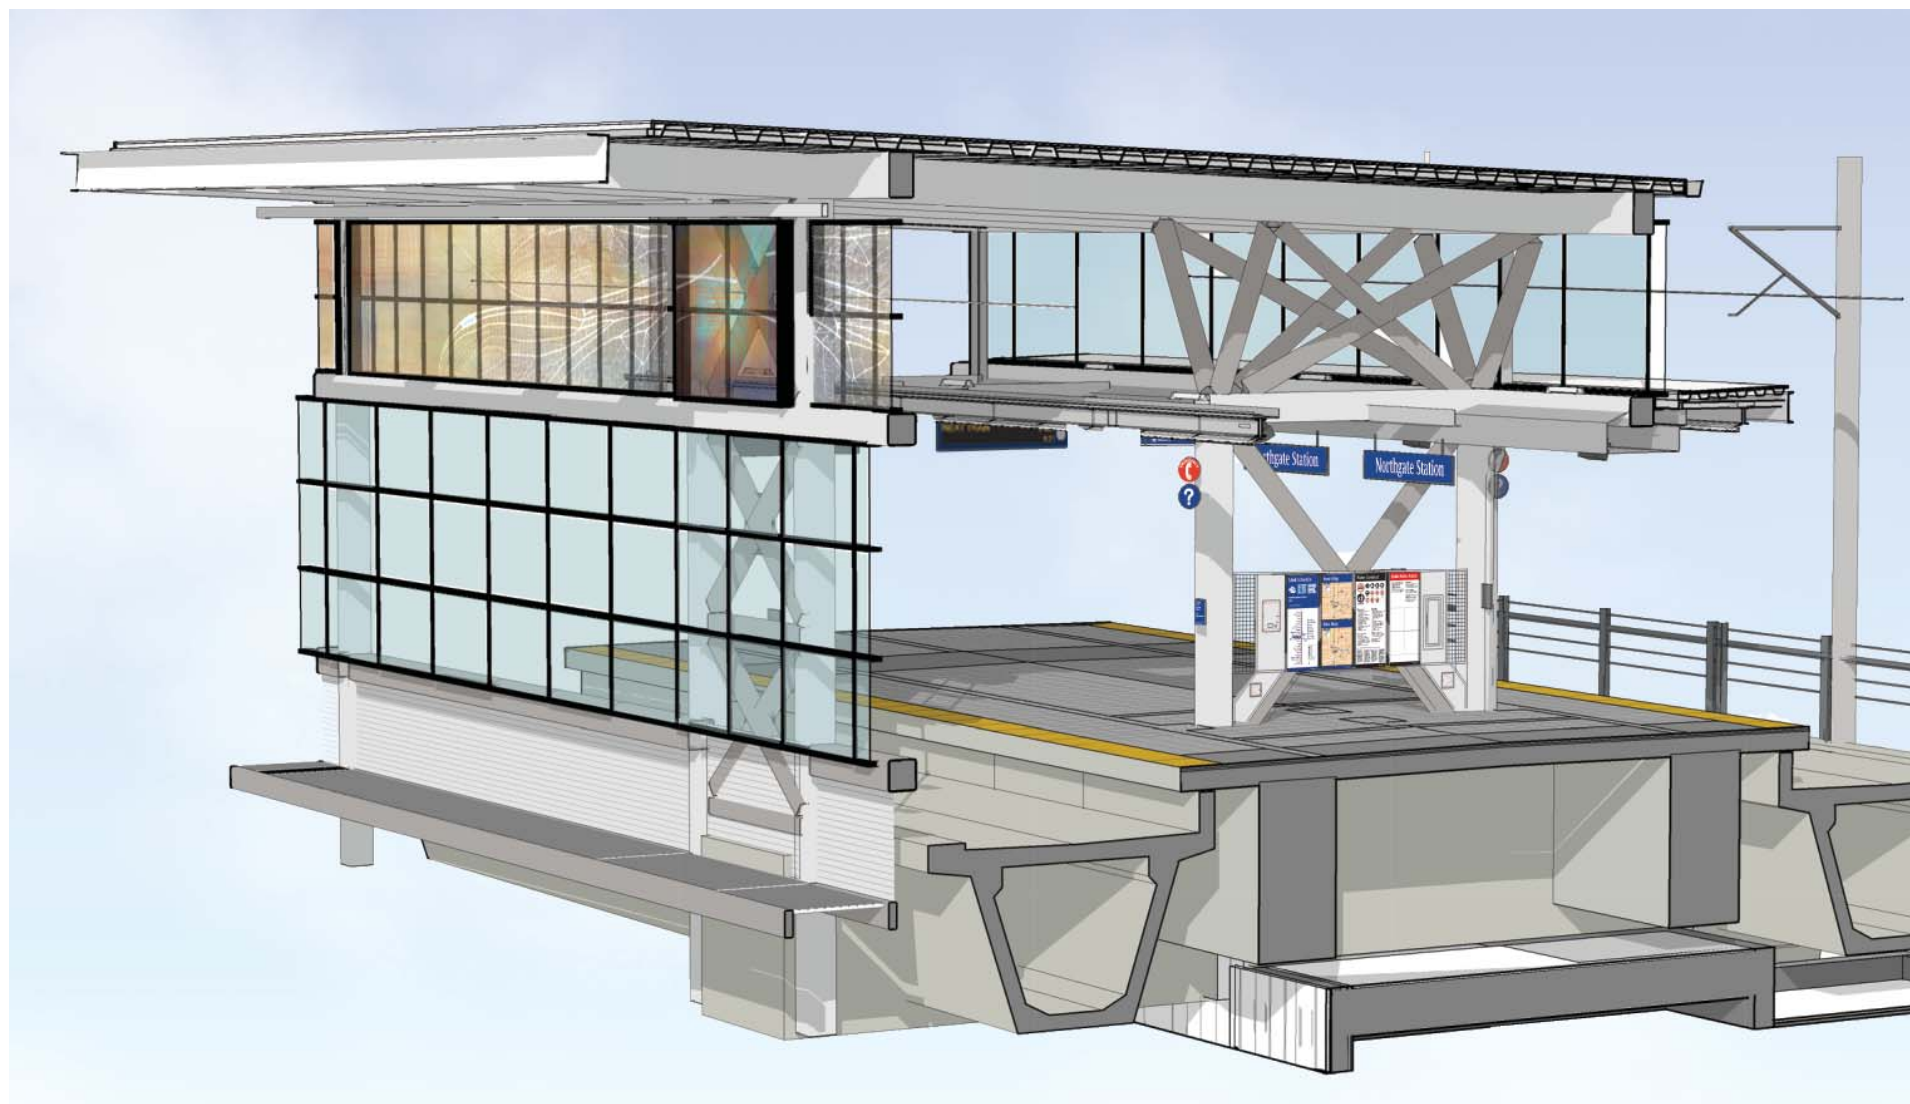

# Northgate Station

Northgate Link Extension

90% Design

March 2014

**Northgate Station**

# Alignment Plan and Community Connections

**Site Section at South Plaza**

**Site Section at Station Plaza**

**Site Section at North Plaza**

Plaza looking Northwest

**SOUTH ENTRY SECTION**

**NORTH ENTRY SECTION**

**PLATFORM AXONOMETRIC**

**MEZZANINE AXONOMETRIC**

**Mezzanine Plan/East Elevation**

**Glass: Mezzanine Concept**

**Pavement + Steps**

**Furnishings**

**Walls + Planters**