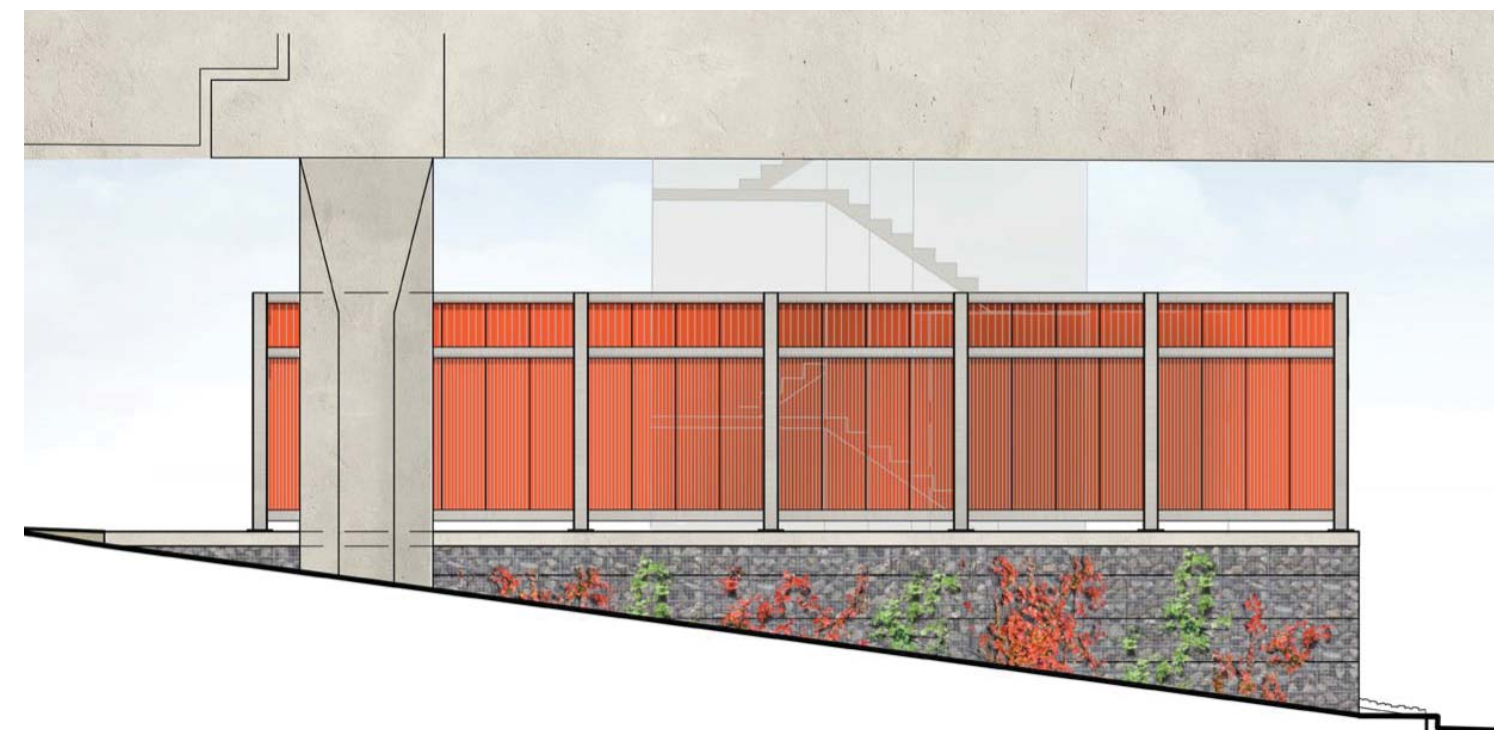

# Northgate Station

Northgate Link Extension

90% Design

March 2014

**Northgate Station**

# Alignment Plan and Community Connections

**Site Section at South Plaza**

**Site Section at Station Plaza**

**Site Section at North Plaza**

Plaza looking Northwest

**SOUTH ENTRY SECTION**

**NORTH ENTRY SECTION**

**PLATFORM AXONOMETRIC**

**MEZZANINE AXONOMETRIC**

**Mezzanine Plan/East Elevation**

**Glass: Mezzanine Concept**

**Pavement + Steps**

**Furnishings**

**Walls + Planters**