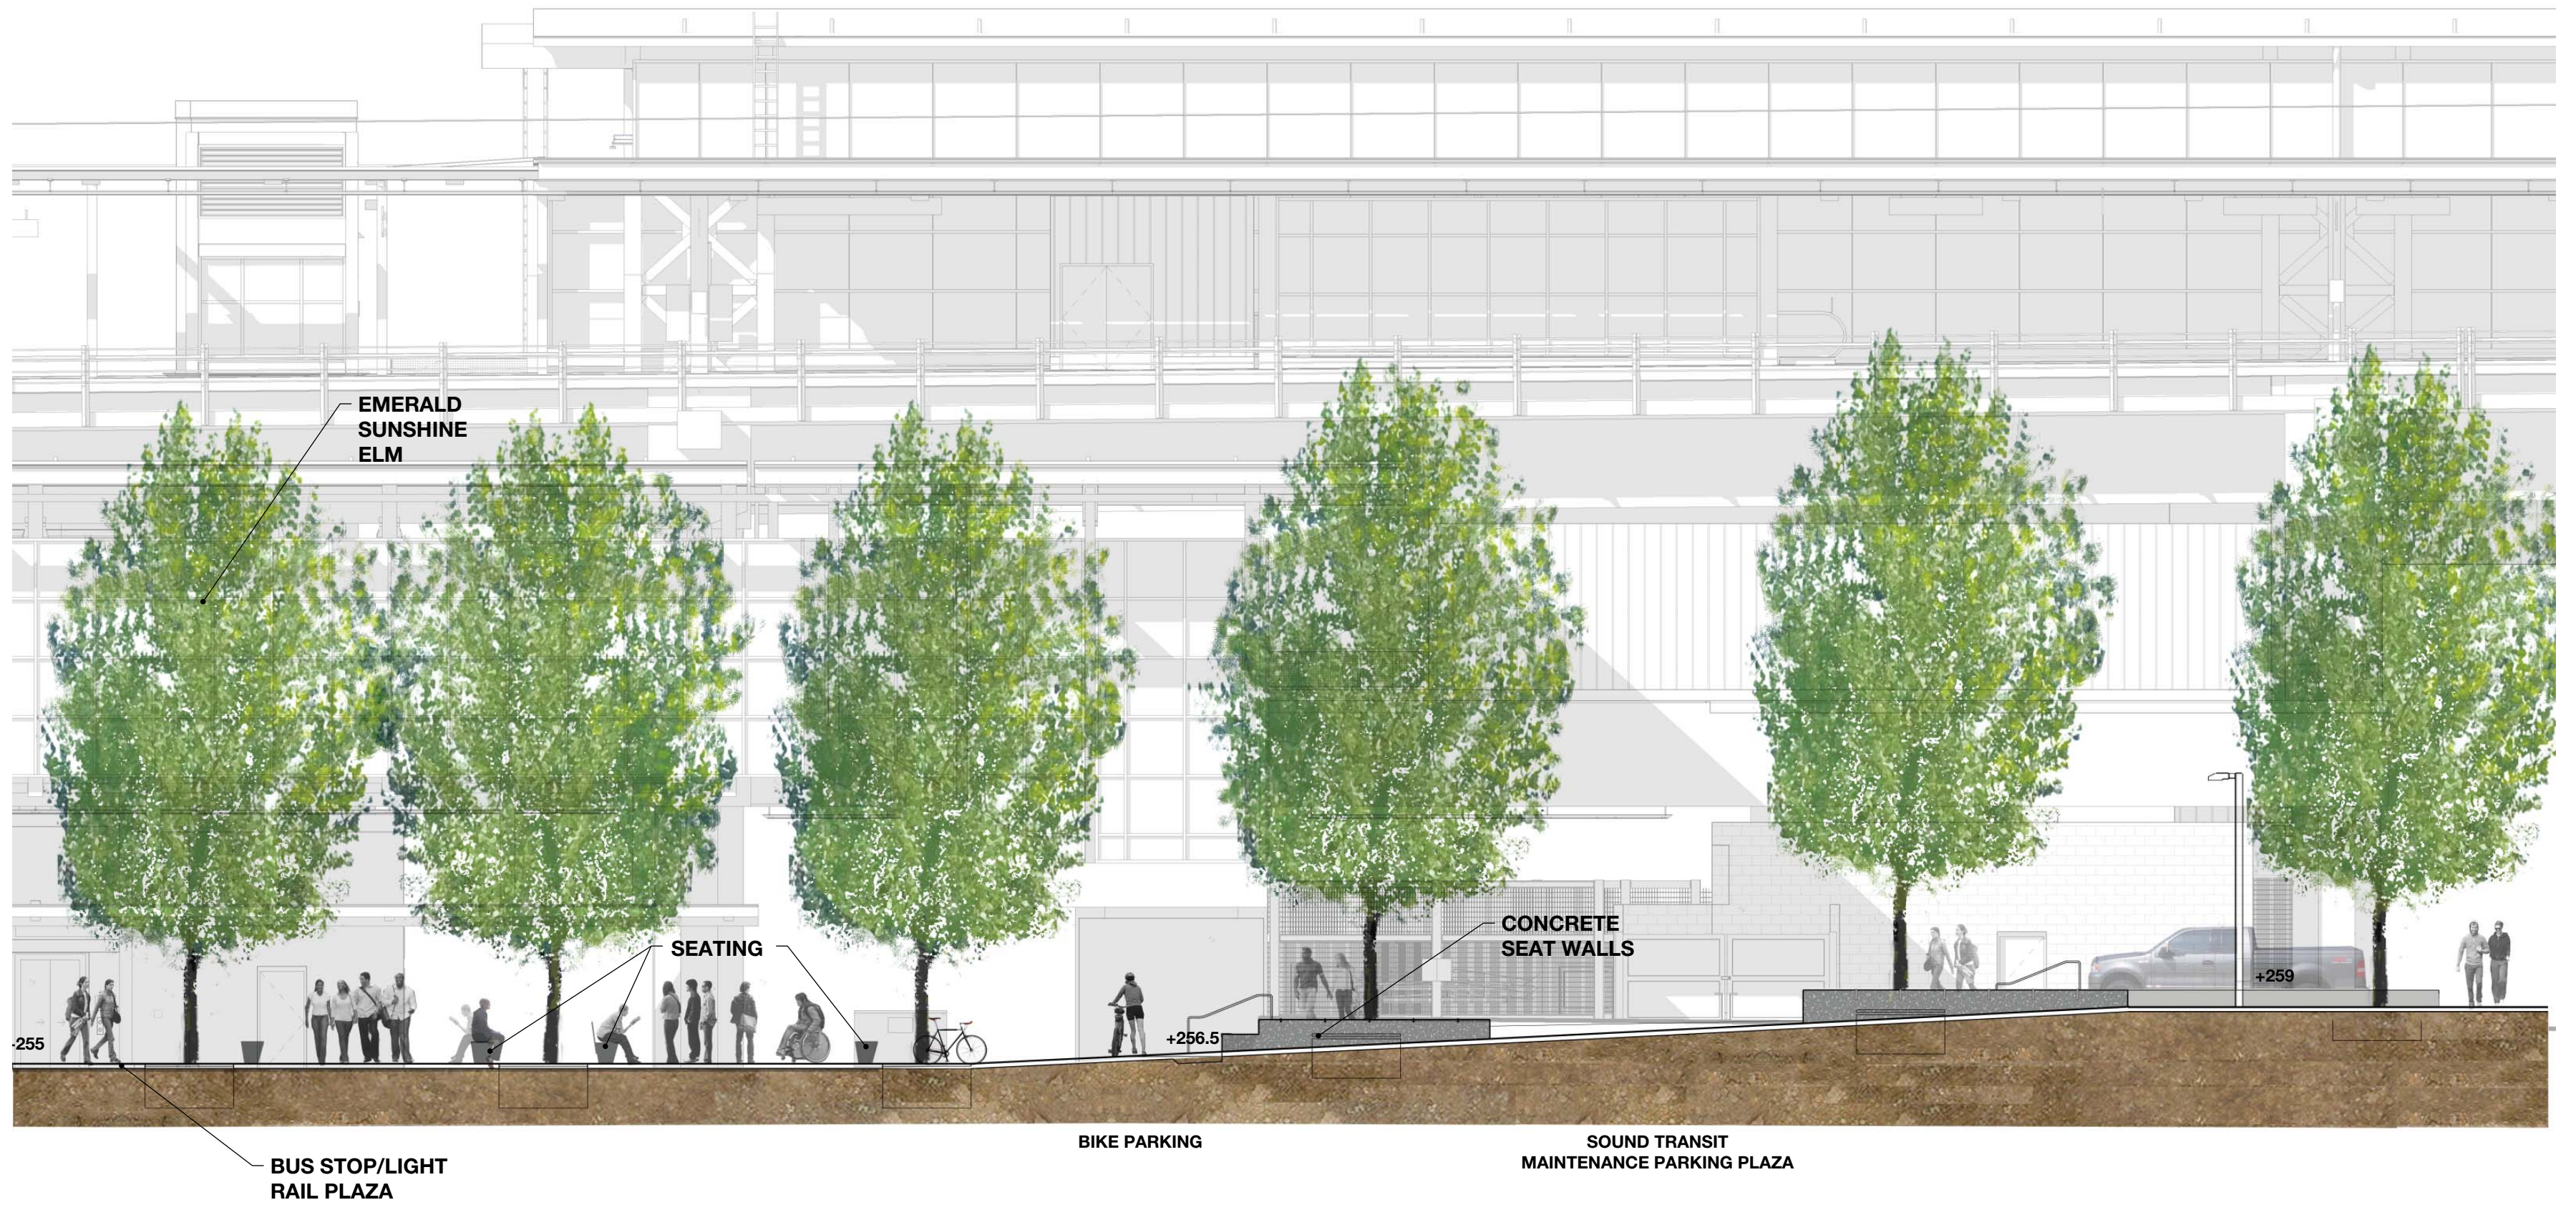

# Northgate Station

Northgate Link Extension

90% Design

March 2014

**Northgate Station**

# Alignment Plan and Community Connections

**Site Section at South Plaza**

**Site Section at Station Plaza**

**Site Section at North Plaza**

Plaza looking Northwest

**SOUTH ENTRY SECTION**

**NORTH ENTRY SECTION**

**PLATFORM AXONOMETRIC**

**MEZZANINE AXONOMETRIC**

**Mezzanine Plan/East Elevation**

**Glass: Mezzanine Concept**

**Pavement + Steps**

**Furnishings**

**Walls + Planters**