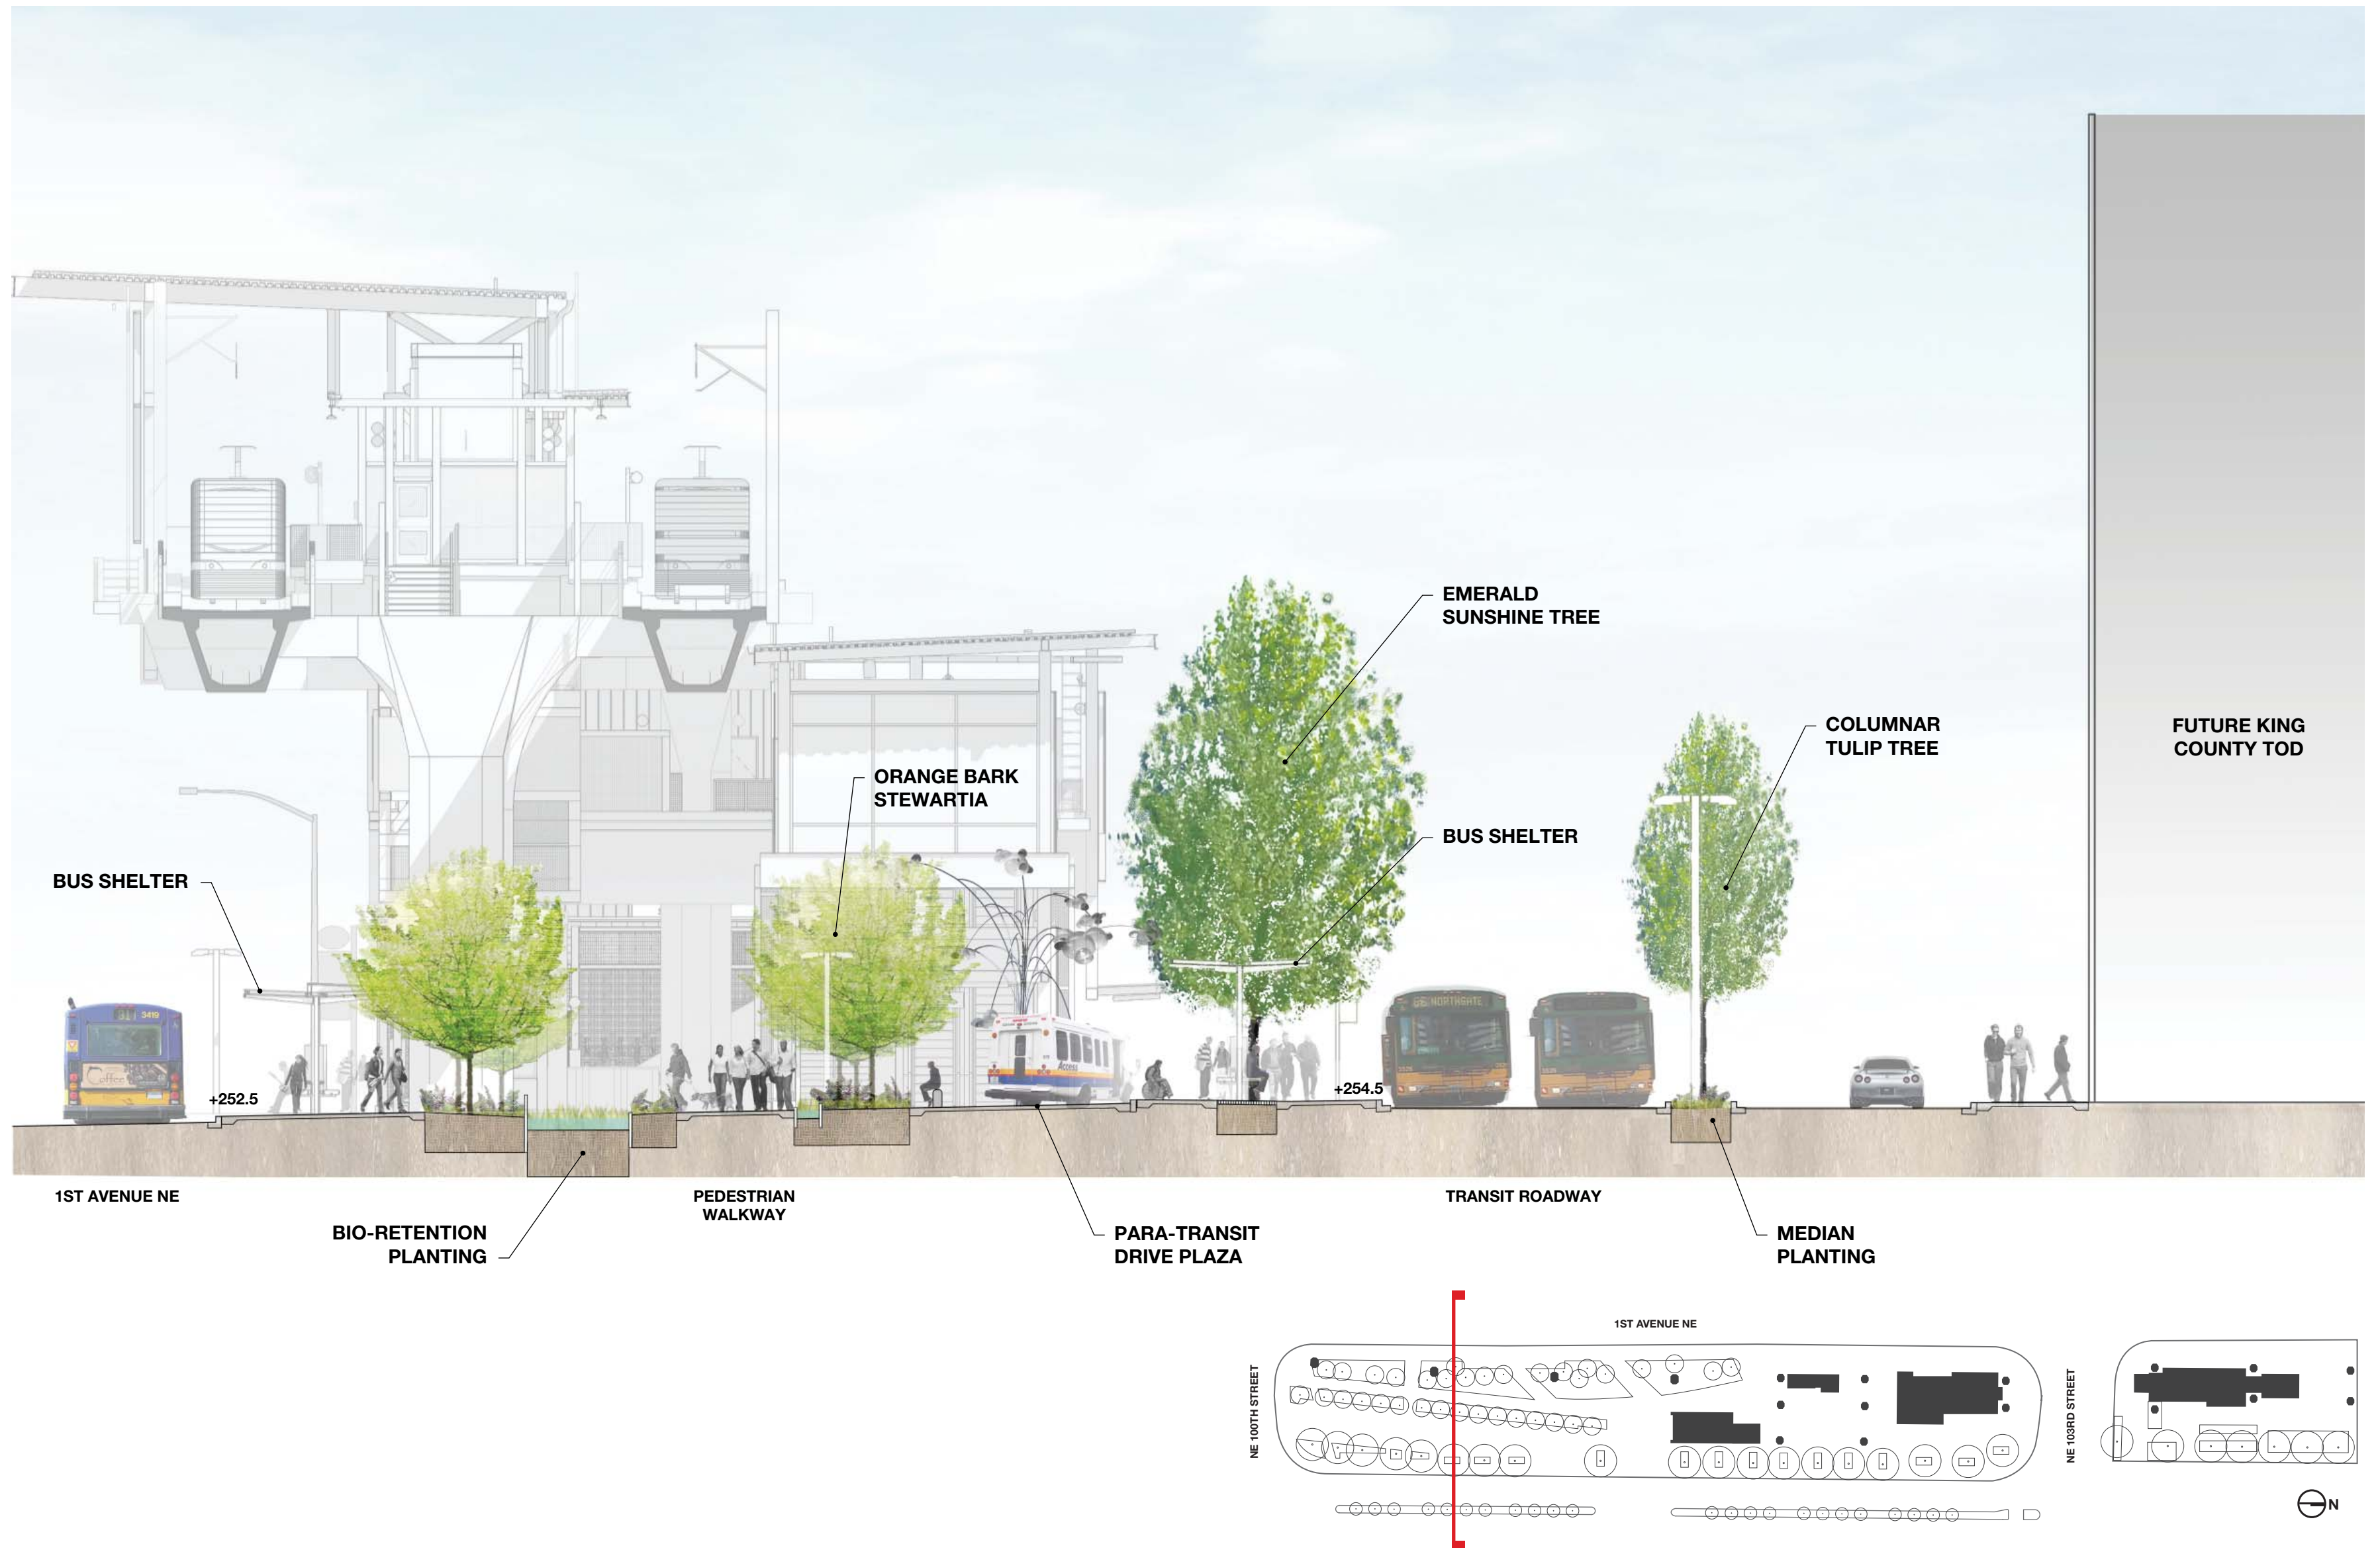

# Northgate Station

Northgate Link Extension

90% Design

March 2014

**Northgate Station**

# Alignment Plan and Community Connections

**Site Section at South Plaza**

**Site Section at Station Plaza**

**Site Section at North Plaza**

Plaza looking Northwest

**SOUTH ENTRY SECTION**

**NORTH ENTRY SECTION**

**PLATFORM AXONOMETRIC**

**MEZZANINE AXONOMETRIC**

**Mezzanine Plan/East Elevation**

**Glass: Mezzanine Concept**

**Pavement + Steps**

**Furnishings**

**Walls + Planters**