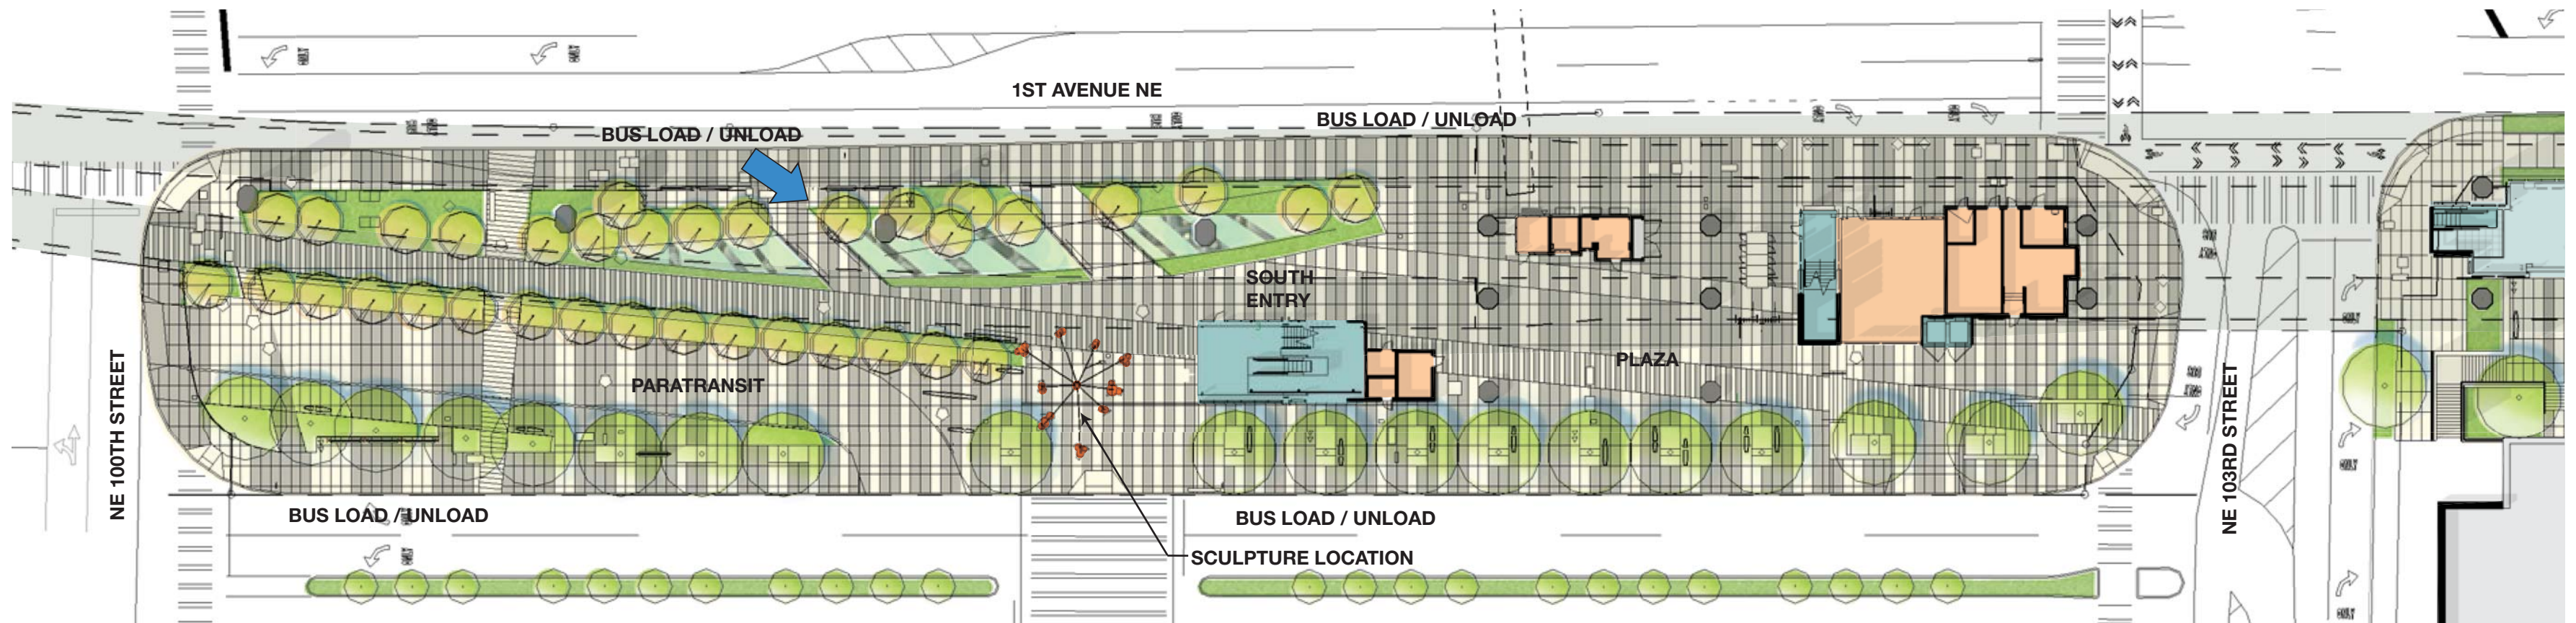

# Northgate Station

Northgate Link Extension

90% Design

March 2014

**Northgate Station**

# Alignment Plan and Community Connections

**Site Section at South Plaza**

**Site Section at Station Plaza**

**Site Section at North Plaza**

Plaza looking Northwest

**SOUTH ENTRY SECTION**

**NORTH ENTRY SECTION**

**PLATFORM AXONOMETRIC**

**MEZZANINE AXONOMETRIC**

**Mezzanine Plan/East Elevation**

**Glass: Mezzanine Concept**

**Pavement + Steps**

**Furnishings**

**Walls + Planters**