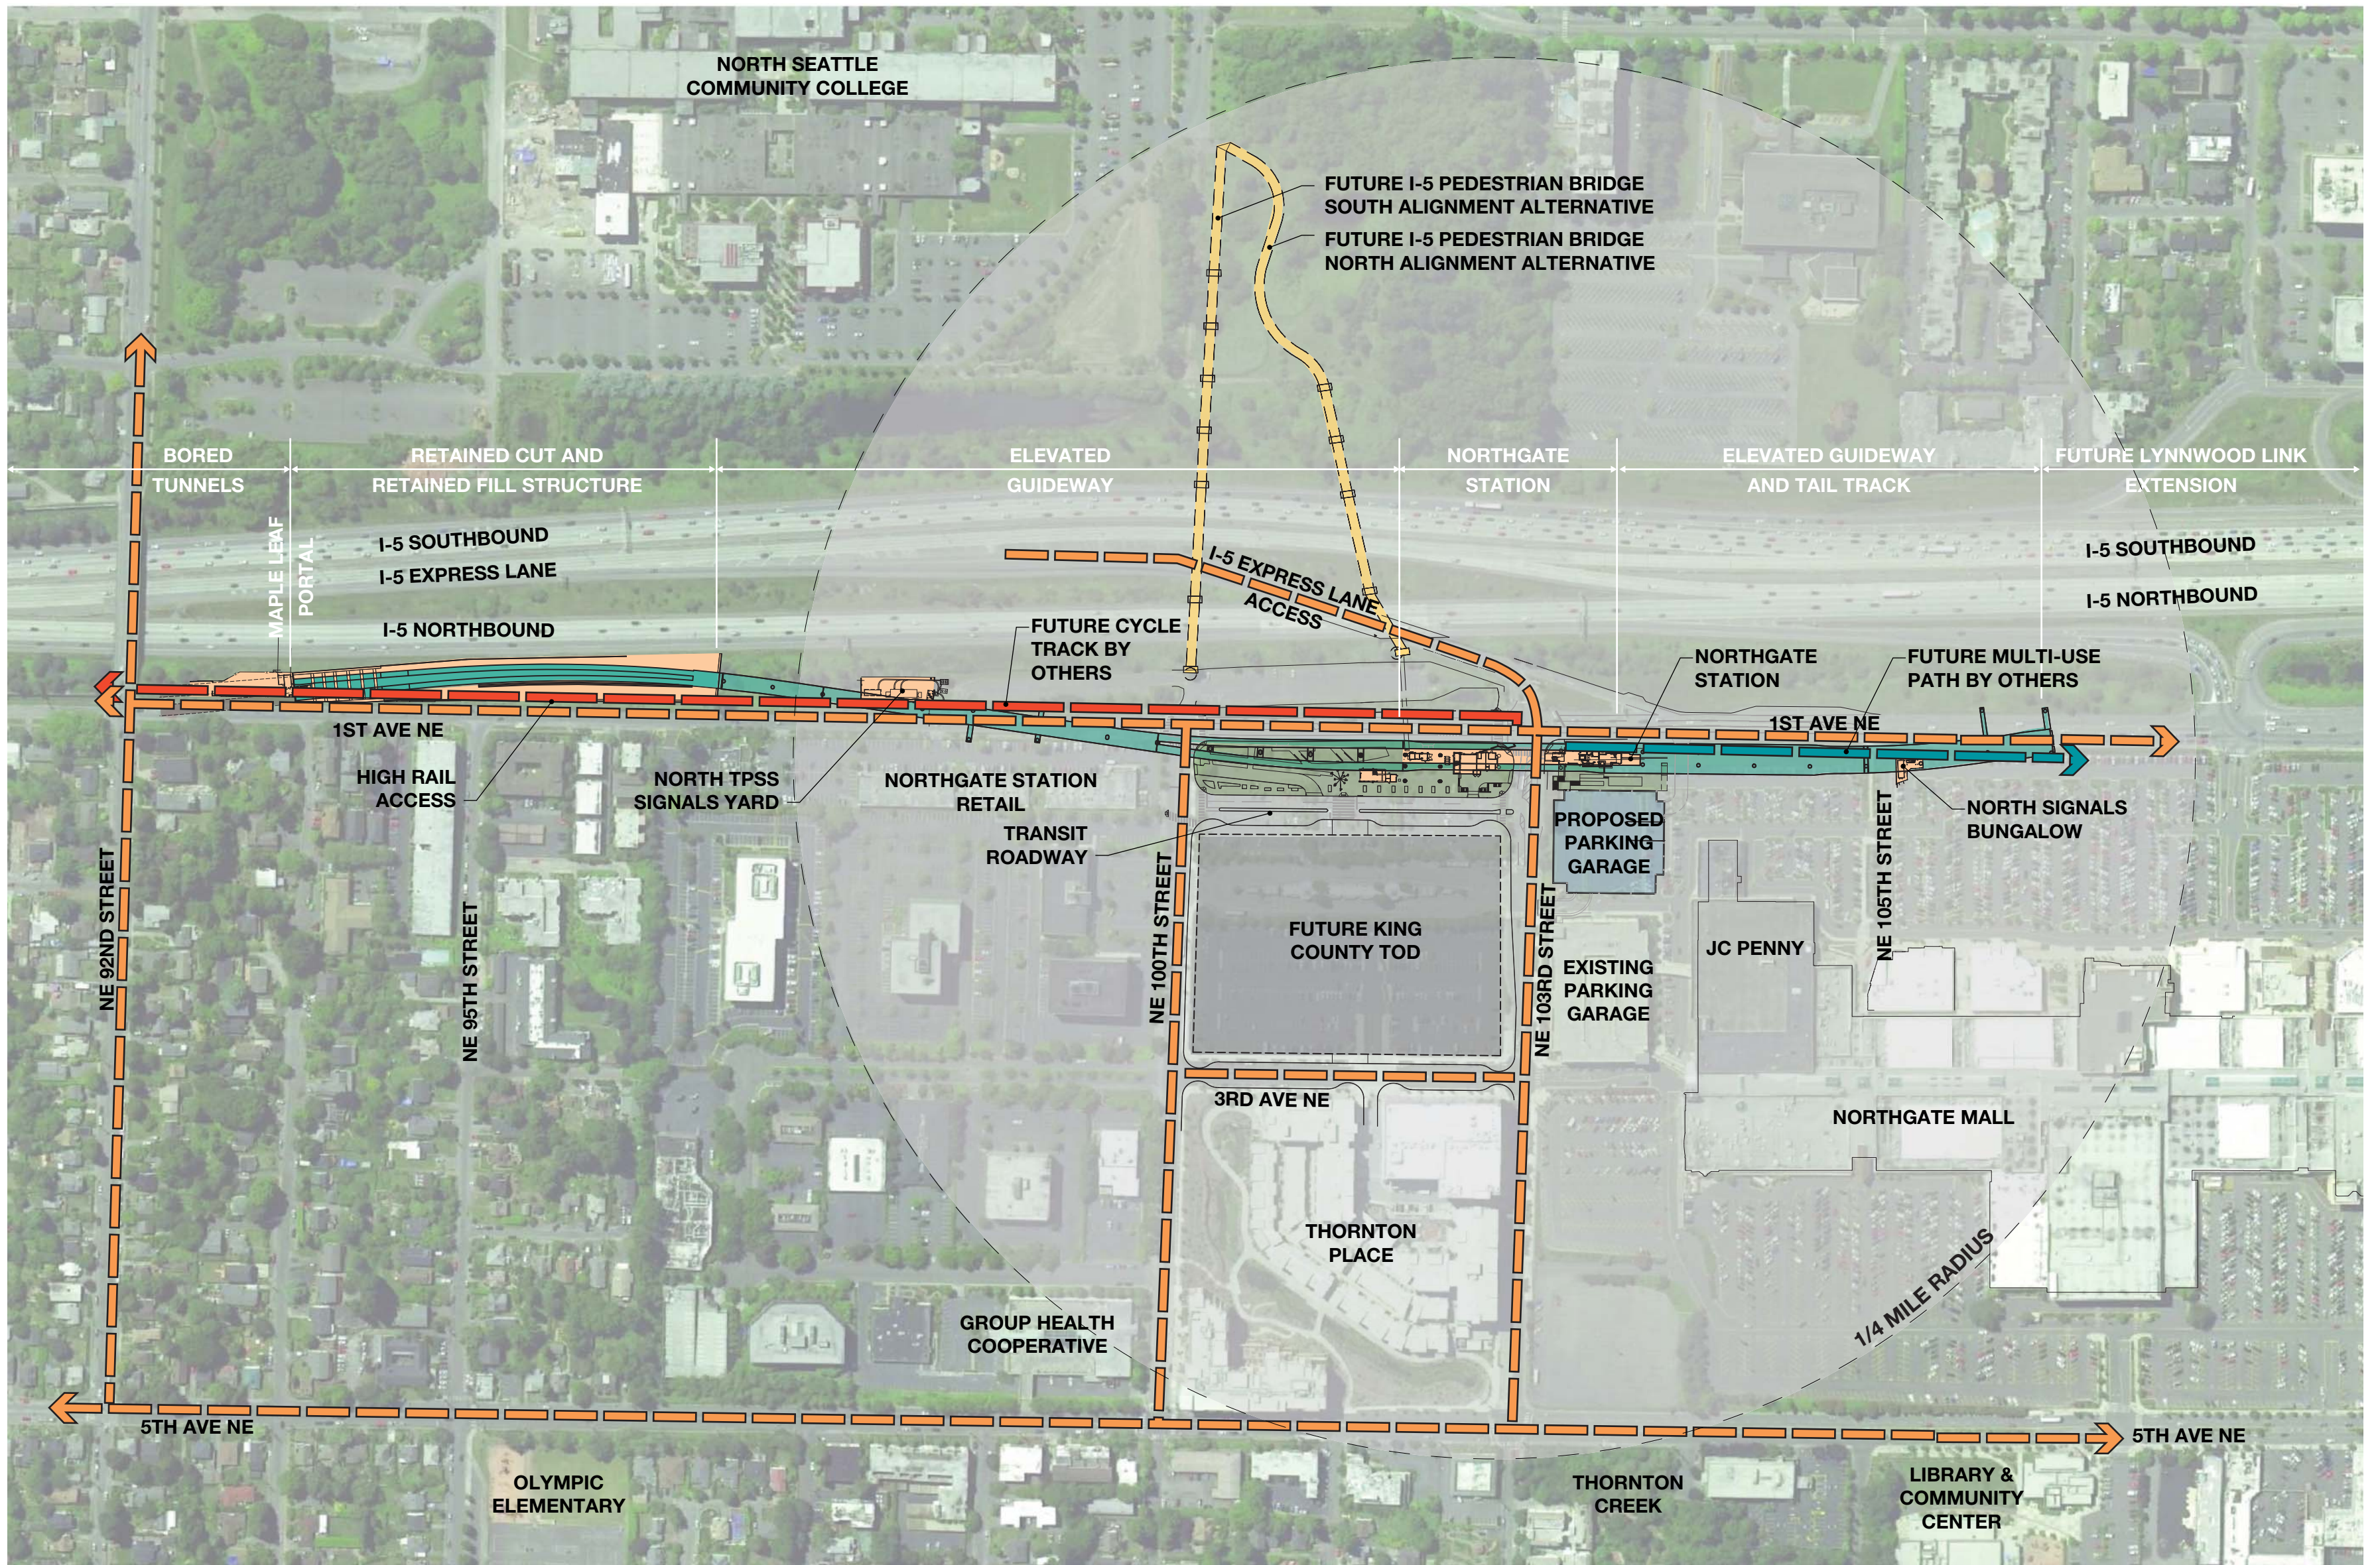

# Northgate Station

Northgate Link Extension

90% Design

March 2014

**Northgate Station**

# Alignment Plan and Community Connections

**Site Section at South Plaza**

**Site Section at Station Plaza**

**Site Section at North Plaza**

Plaza looking Northwest

**SOUTH ENTRY SECTION**

**NORTH ENTRY SECTION**