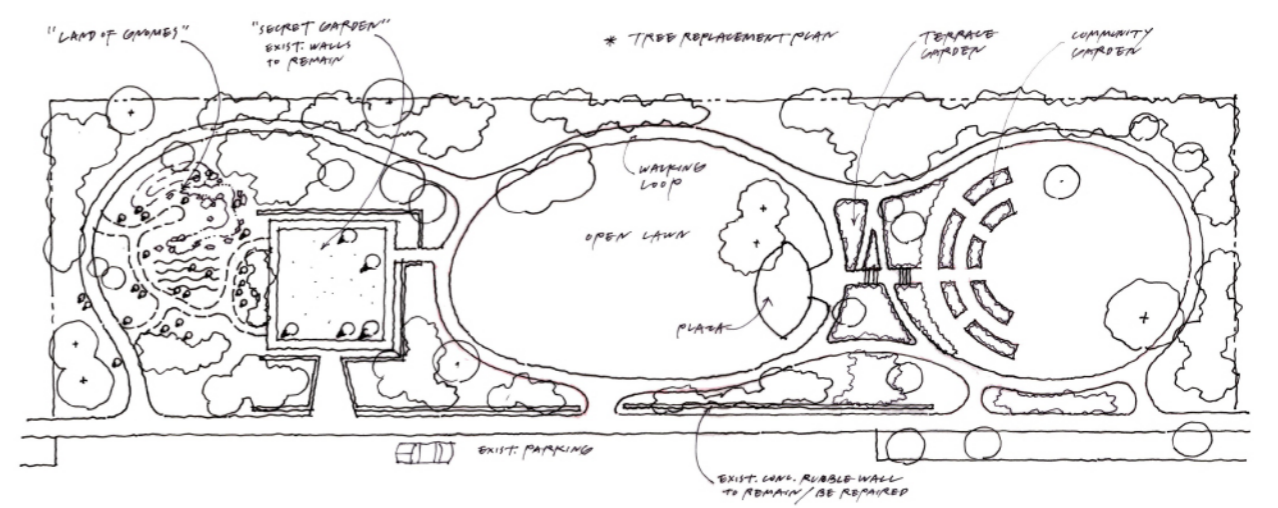

NOTES . . . . .

CONCEPT 1 - FORMAL GARDEN

CONCEPT 3 - THE COMMON  
PLAY FOR ALL AGES

CONCEPT 2 - URBAN FARM & FOREST

CONCEPT 4 - NEIGHBORHOOD GREEN

9th AVE NW PARK SEATTLE, WASHINGTON

CONCEPT PLAN - magic & mystery

9th AVE NW PARK  
SEATTLE, WASHINGTON

SiteWorkshop LLC  
LANDSCAPE ARCHITECTURE

SECTION A

open lawn

community plaza

play slope

play equipment

path & play channel

SECTION B

9th Ave rain garden

skate dot

open lawn

8' loop path

play channel

PLAY CHANNEL

Community Garden