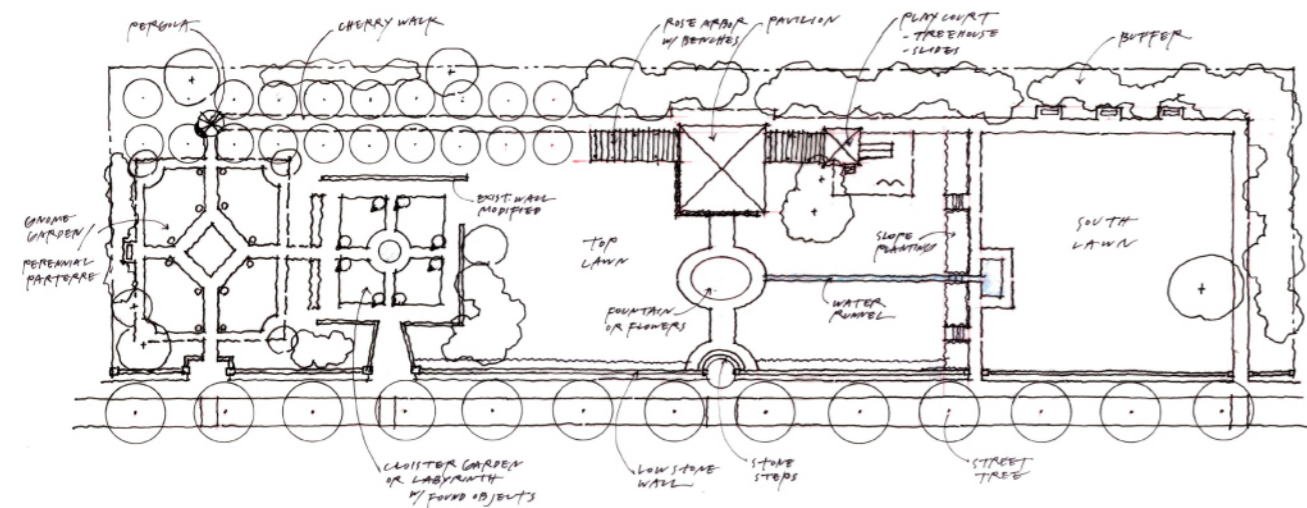

# SITE IMPRESSIONS

STRONG SENSE OF PLACE

PLANT IDENTITY:  
EDIBLE, INVASIVE &  
MAINTENANCE INTENSIVE

COMMUNITY  
BUILDING THROUGH  
ENGAGEMENT

20 VERTICAL FEET  
OF OPPORTUNITY

CPTED:  
PROS &  
CONS

SiteWorkshop LLC  
LANDSCAPE ARCHITECTURE

NOTES . . . . .

CONCEPT 1 - FORMAL GARDEN

CONCEPT 3 - THE COMMON  
PLAY FOR ALL AGES

CONCEPT 2 - URBAN FARM & FOREST

CONCEPT 4 - NEIGHBORHOOD GREEN

9th AVE NW PARK SEATTLE, WASHINGTON

CONCEPT PLAN - magic & mystery