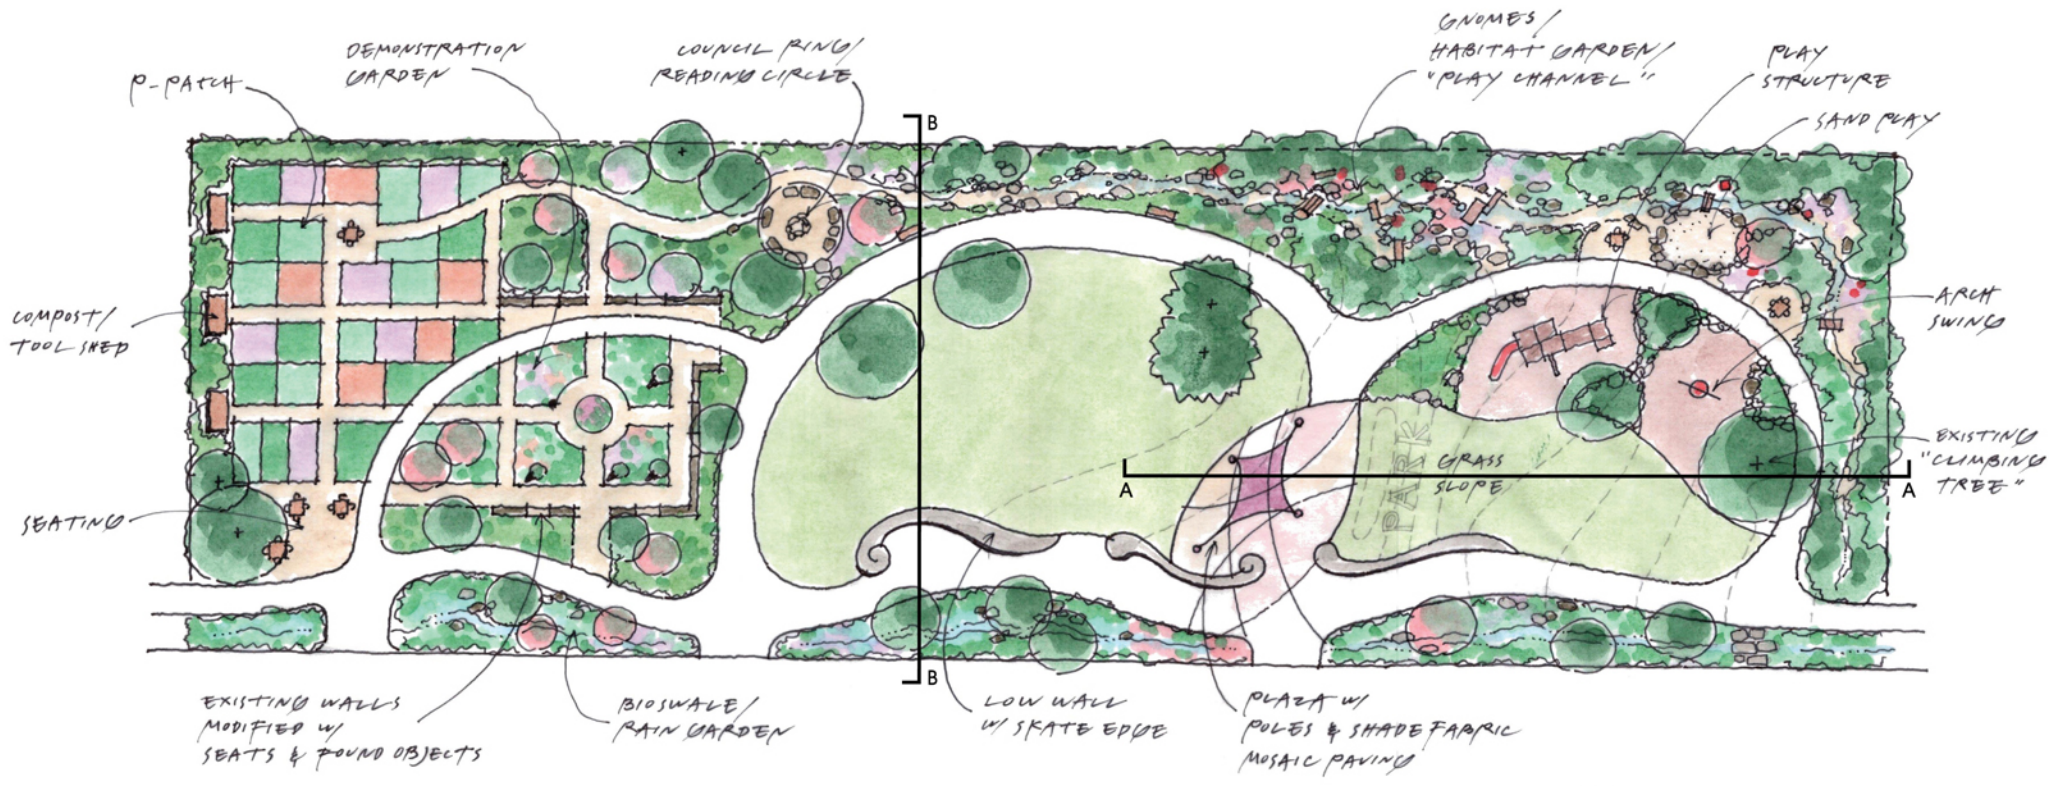

# SITE IMPRESSIONS

STRONG SENSE OF PLACE

PLANT IDENTITY:  
EDIBLE, INVASIVE &  
MAINTENANCE INTENSIVE

COMMUNITY  
BUILDING THROUGH  
ENGAGEMENT

20 VERTICAL FEET  
OF OPPORTUNITY

CPTED:  
PROS &  
CONS

SiteWorkshop LLC  
LANDSCAPE ARCHITECTURE

NOTES . . . . .

CONCEPT 1 - FORMAL GARDEN

CONCEPT 3 - THE COMMON  
PLAY FOR ALL AGES

CONCEPT 2 - URBAN FARM & FOREST

CONCEPT 4 - NEIGHBORHOOD GREEN

9th AVE NW PARK SEATTLE, WASHINGTON

CONCEPT PLAN - magic & mystery

9th AVE NW PARK  
SEATTLE, WASHINGTON

SiteWorkshop LLC  
LANDSCAPE ARCHITECTURE

SECTION A

open lawn

community plaza

play slope

play equipment

path & play channel

SECTION B

9th Ave rain garden

skate dot

open lawn

8' loop path

play channel

PLAY CHANNEL

Community Garden