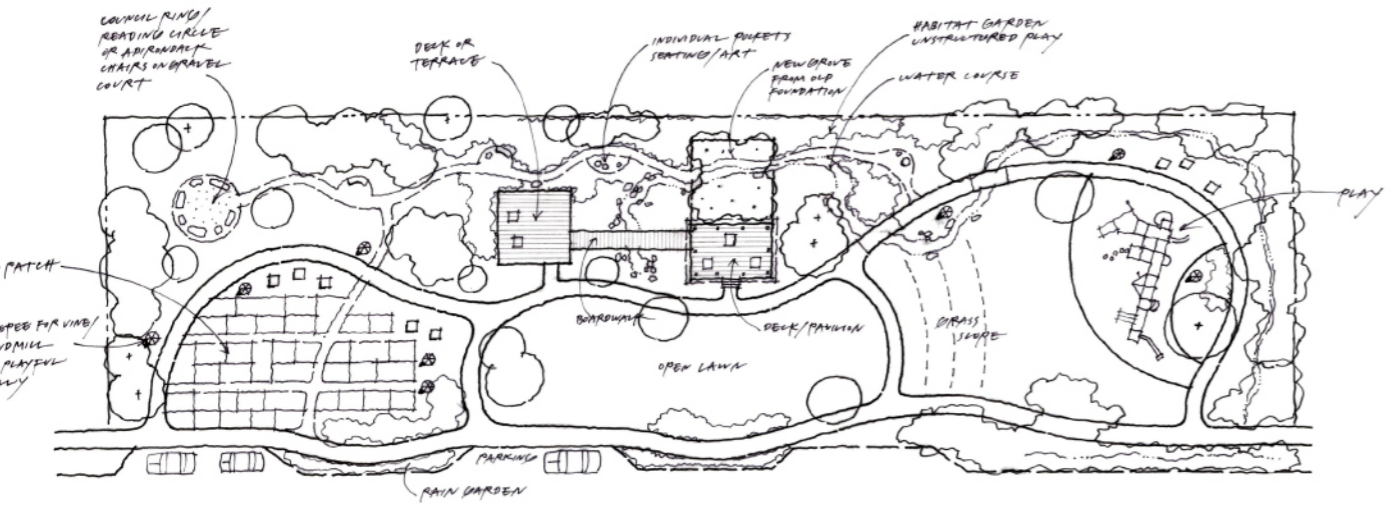

# SITE IMPRESSIONS

STRONG SENSE OF PLACE

PLANT IDENTITY:  
EDIBLE, INVASIVE &  
MAINTENANCE INTENSIVE

COMMUNITY  
BUILDING THROUGH  
ENGAGEMENT

20 VERTICAL FEET  
OF OPPORTUNITY

CPTED:  
PROS &  
CONS

SiteWorkshop LLC  
LANDSCAPE ARCHITECTURE

NOTES . . . . .

CONCEPT 1 - FORMAL GARDEN

CONCEPT 3 - THE COMMON  
PLAY FOR ALL AGES

CONCEPT 2 - URBAN FARM & FOREST

CONCEPT 4 - NEIGHBORHOOD GREEN

9th AVE NW PARK SEATTLE, WASHINGTON

CONCEPT PLAN - magic & mystery

9th AVE NW PARK  
SEATTLE, WASHINGTON

SiteWorkshop LLC  
LANDSCAPE ARCHITECTURE

SECTION A

open lawn

community plaza

play slope

play equipment

path & play channel

SECTION B

9th Ave rain garden

skate dot

open lawn

8' loop path

play channel

PLAY CHANNEL

Community Garden