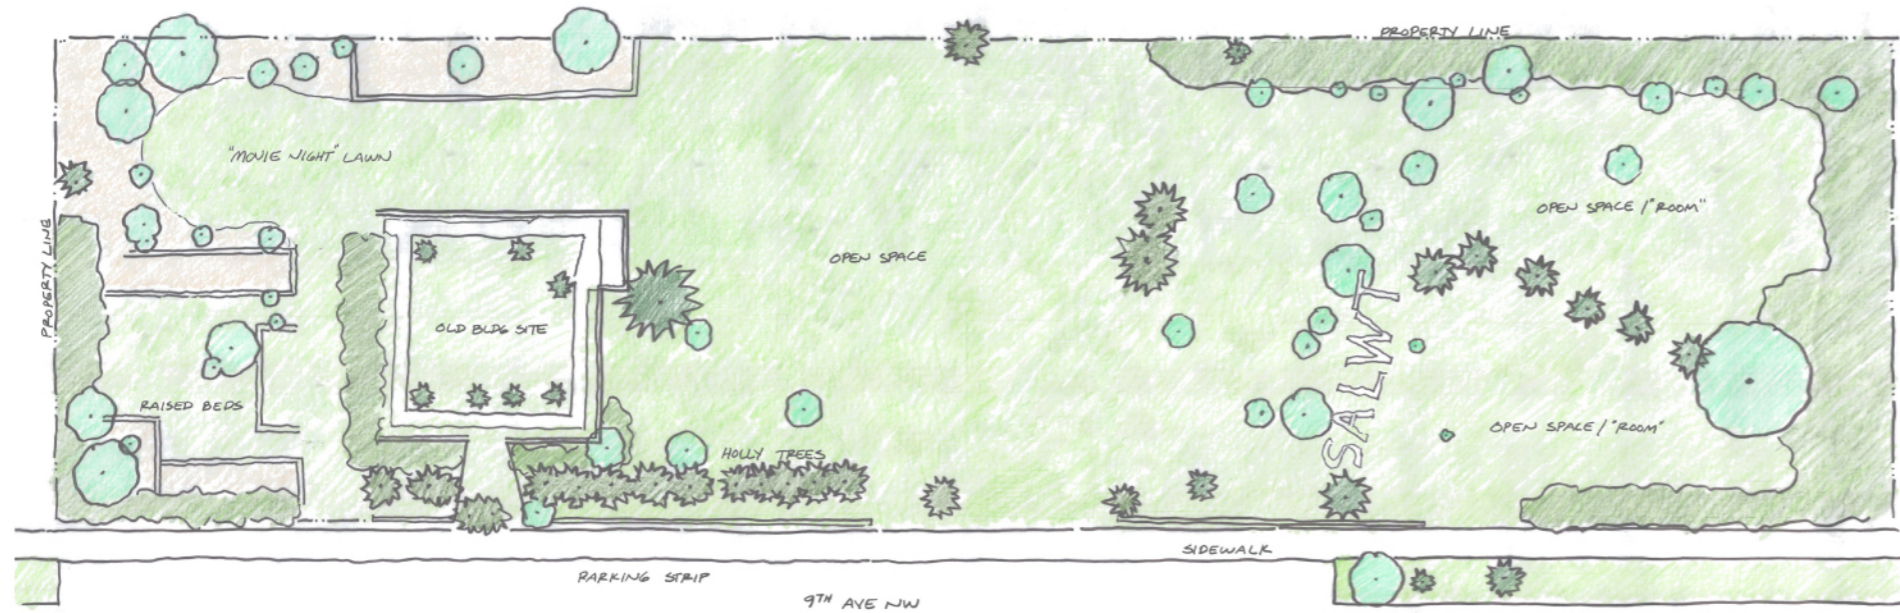

# SITE IMPRESSIONS

STRONG SENSE OF PLACE

PLANT IDENTITY:  
EDIBLE, INVASIVE &  
MAINTENANCE INTENSIVE

COMMUNITY  
BUILDING THROUGH  
ENGAGEMENT

20 VERTICAL FEET  
OF OPPORTUNITY

CPTED:  
PROS &  
CONS

SiteWorkshop LLC  
LANDSCAPE ARCHITECTURE

NOTES . . . . .

CONCEPT 1 - FORMAL GARDEN

CONCEPT 3 - THE COMMON  
PLAY FOR ALL AGES

CONCEPT 2 - URBAN FARM & FOREST

CONCEPT 4 - NEIGHBORHOOD GREEN

9th AVE NW PARK SEATTLE, WASHINGTON

CONCEPT PLAN - magic & mystery

SECTION B

9th Ave rain garden

skate dot

open lawn

8' loop path

play channel

PLAY CHANNEL

Community Garden