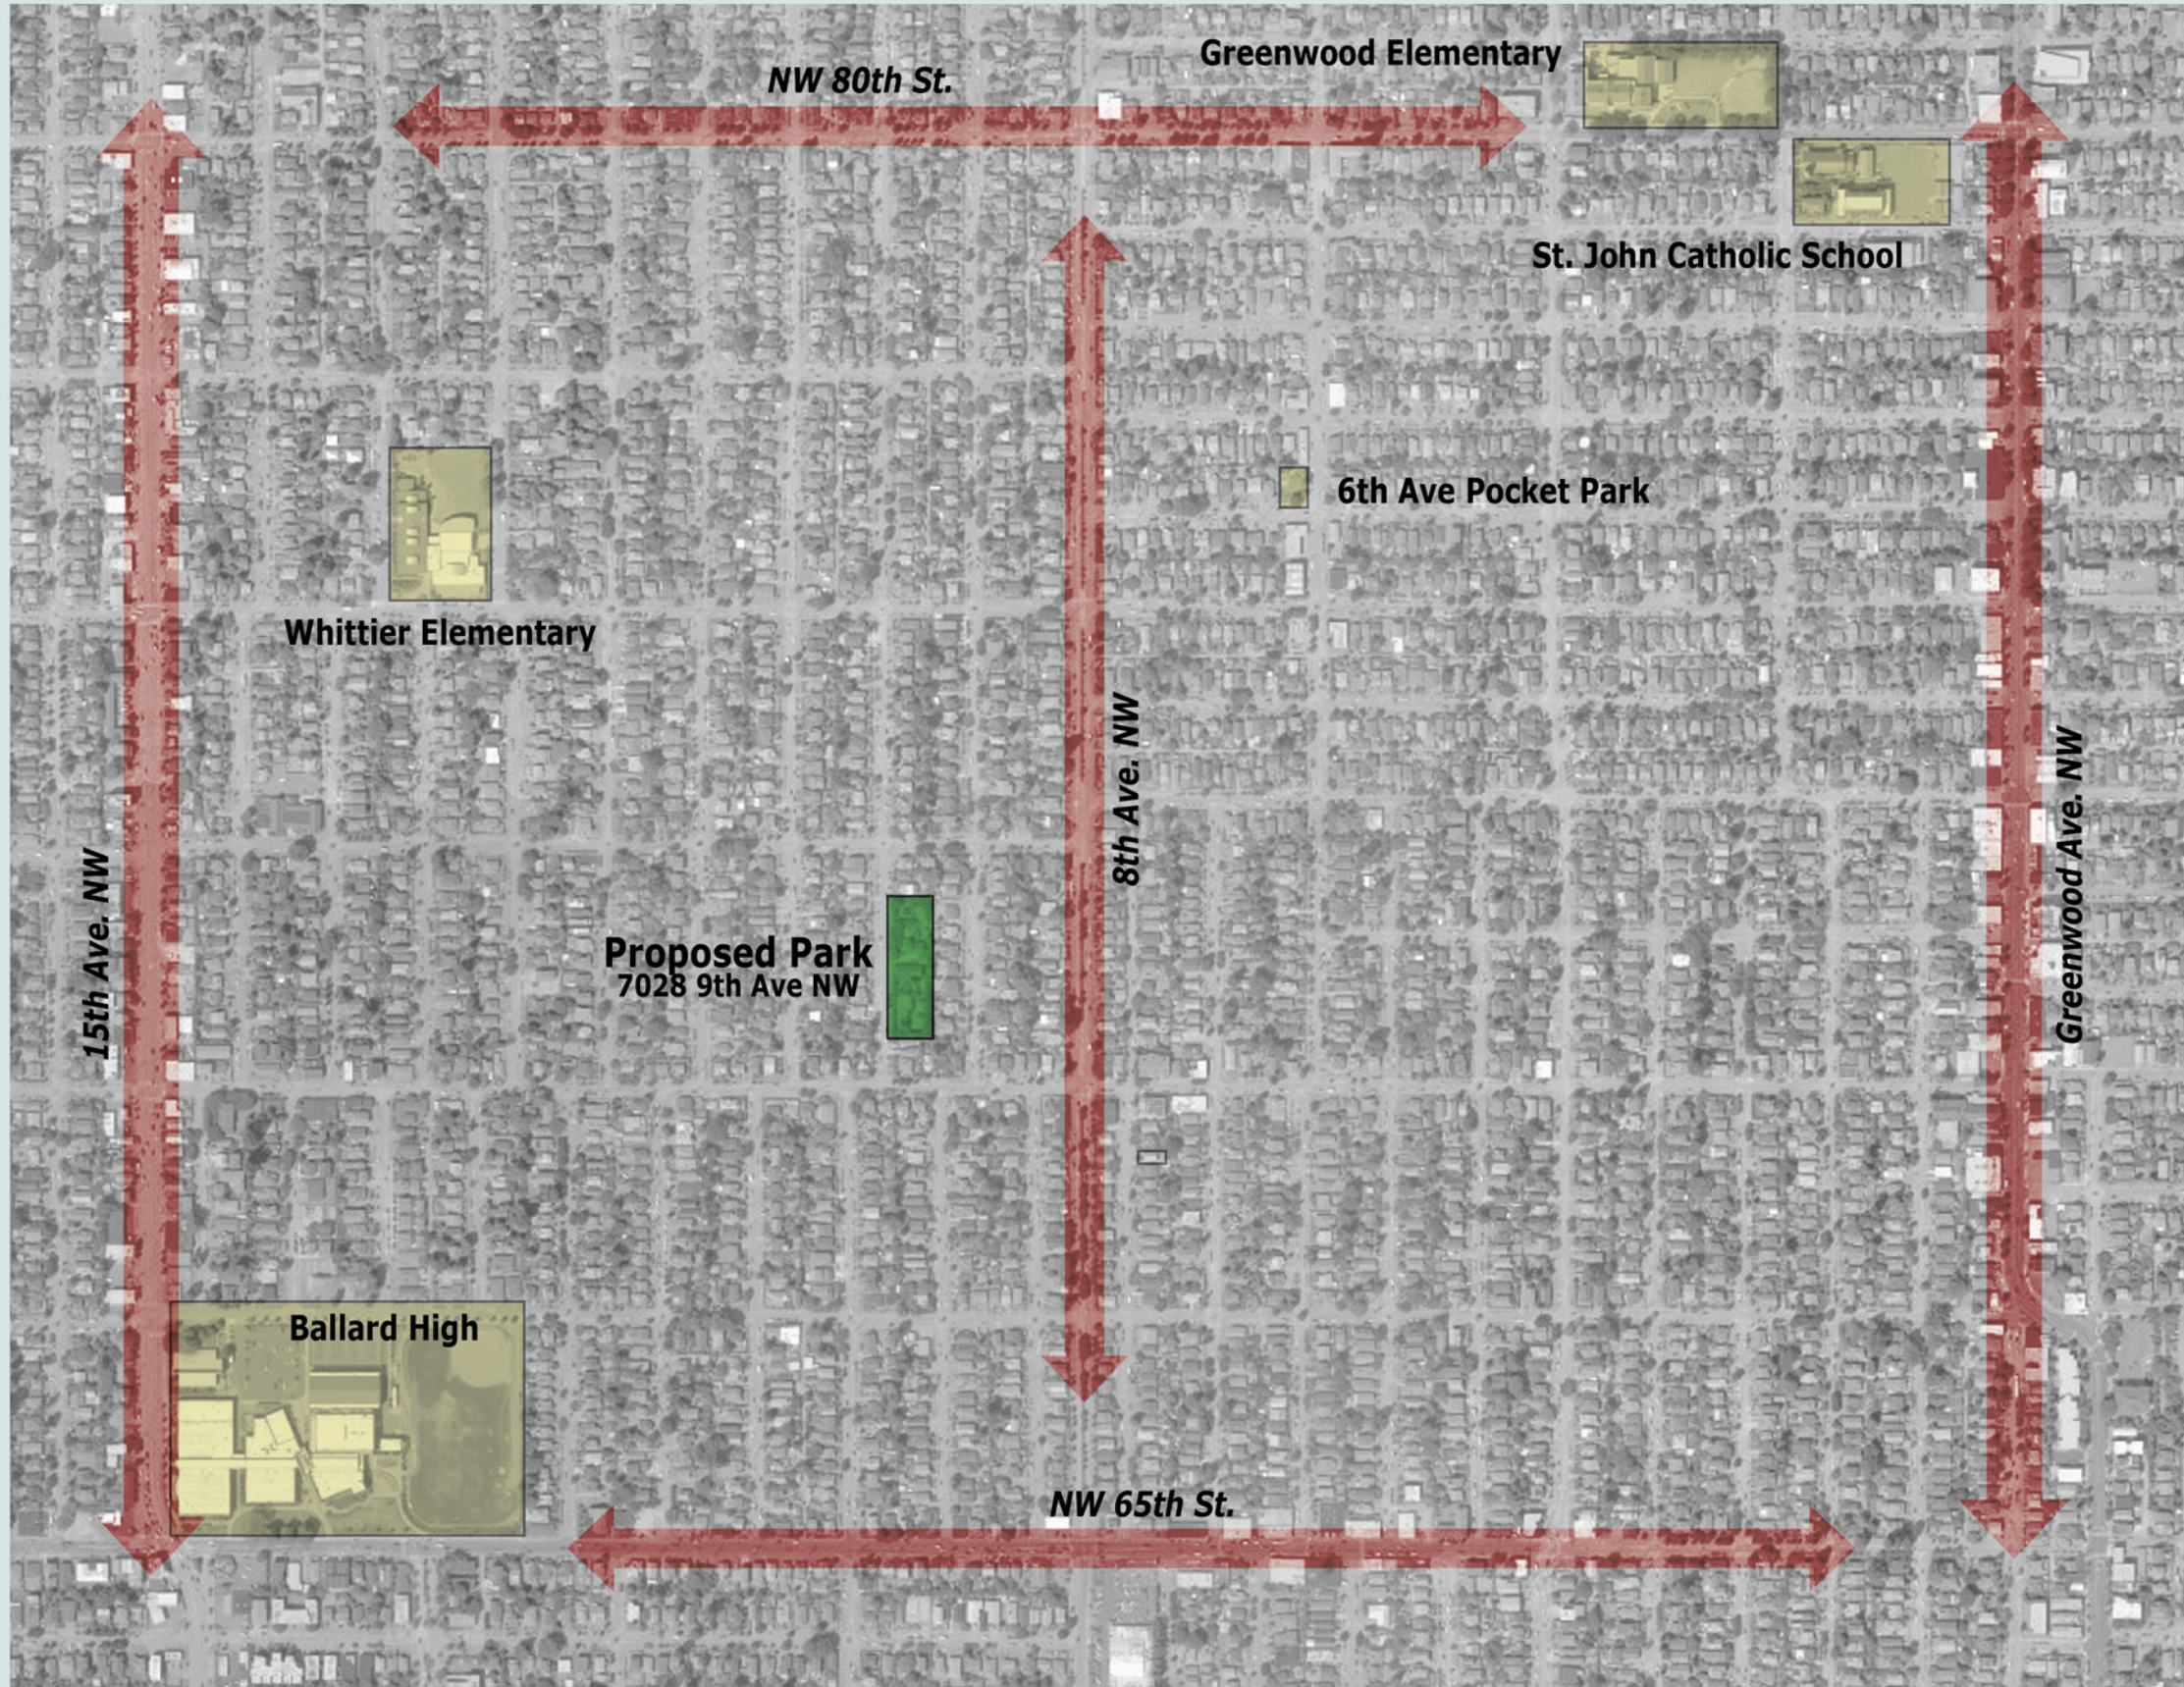

9<sup>th</sup> Ave NW PARK | Seattle, Washington  
NEIGHBORHOOD CONTEXT

# SITE IMPRESSIONS

STRONG SENSE OF PLACE

PLANT IDENTITY:  
EDIBLE, INVASIVE &  
MAINTENANCE INTENSIVE

COMMUNITY  
BUILDING THROUGH  
ENGAGEMENT

20 VERTICAL FEET  
OF OPPORTUNITY

CPTED:  
PROS &  
CONS

SiteWorkshop LLC  
LANDSCAPE ARCHITECTURE