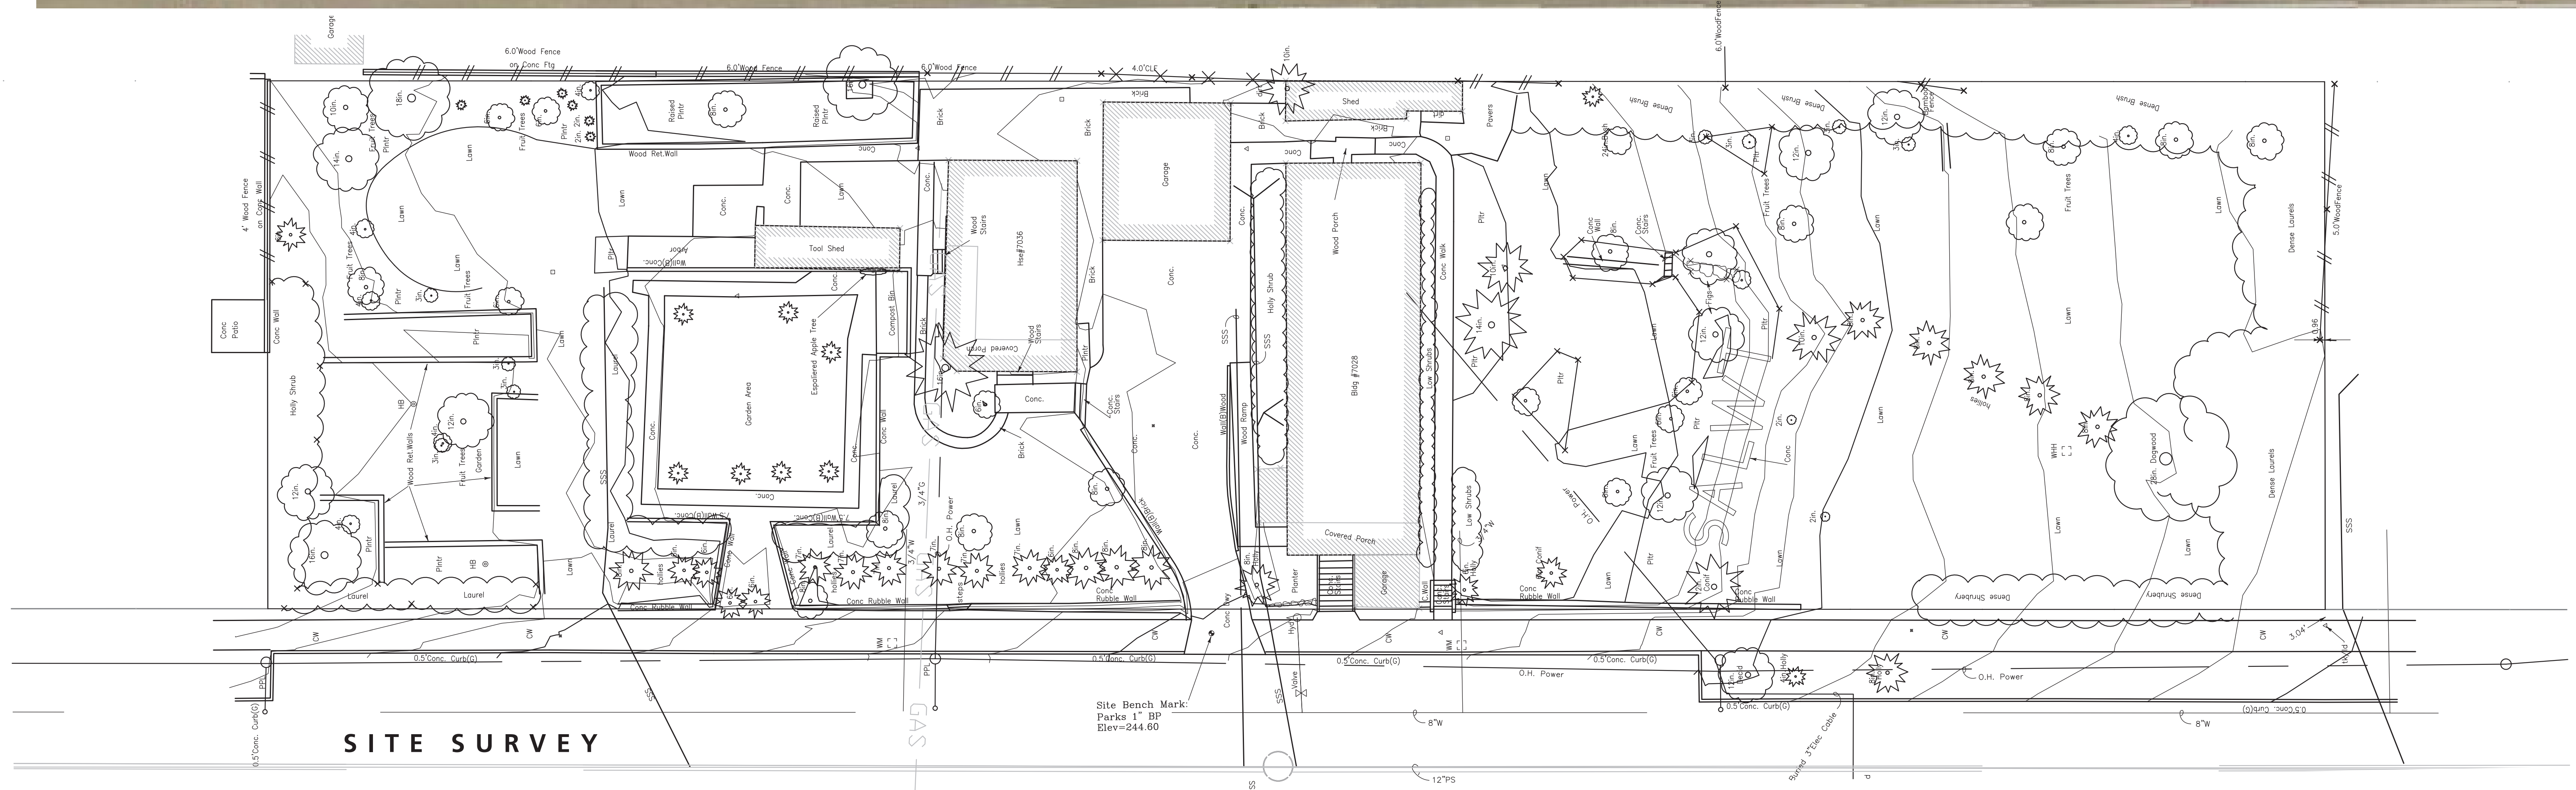

9th Ave NW PARK | Seattle, Washington

EXISTING CONDITIONS