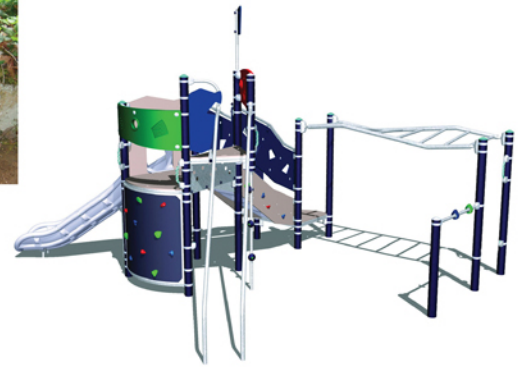

SECTION B

9th Ave rain garden

skate dot

open lawn

8' loop path

play channel

PLAY CHANNEL

Community Garden

Rain Garden

Council Ring

Play Channel

Secret Garden

Concrete inlays

Skate Dot

Play Equipment