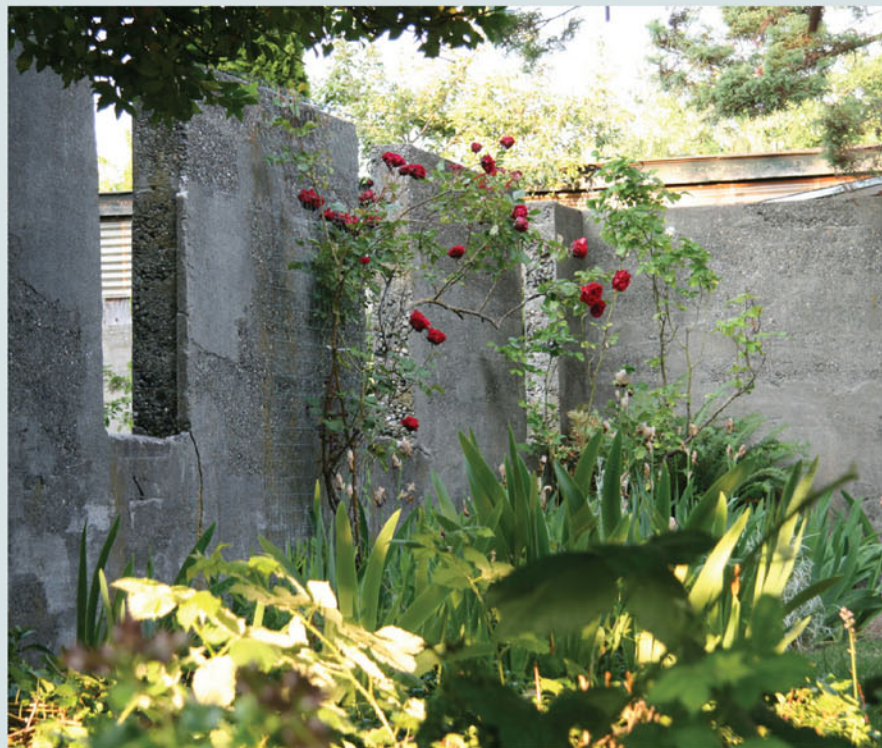

# SITE IMPRESSIONS

STRONG SENSE OF PLACE

PLANT IDENTITY:  
EDIBLE, INVASIVE &  
MAINTENANCE INTENSIVE

COMMUNITY  
BUILDING THROUGH  
ENGAGEMENT

20 VERTICAL FEET  
OF OPPORTUNITY

CPTED:  
PROS &  
CONS

SiteWorkshop LLC  
LANDSCAPE ARCHITECTURE

NOTES . . . . .

CONCEPT 1 - FORMAL GARDEN

CONCEPT 3 - THE COMMON  
PLAY FOR ALL AGES

CONCEPT 2 - URBAN FARM & FOREST

CONCEPT 4 - NEIGHBORHOOD GREEN

9th AVE NW PARK SEATTLE, WASHINGTON

CONCEPT PLAN - magic & mystery