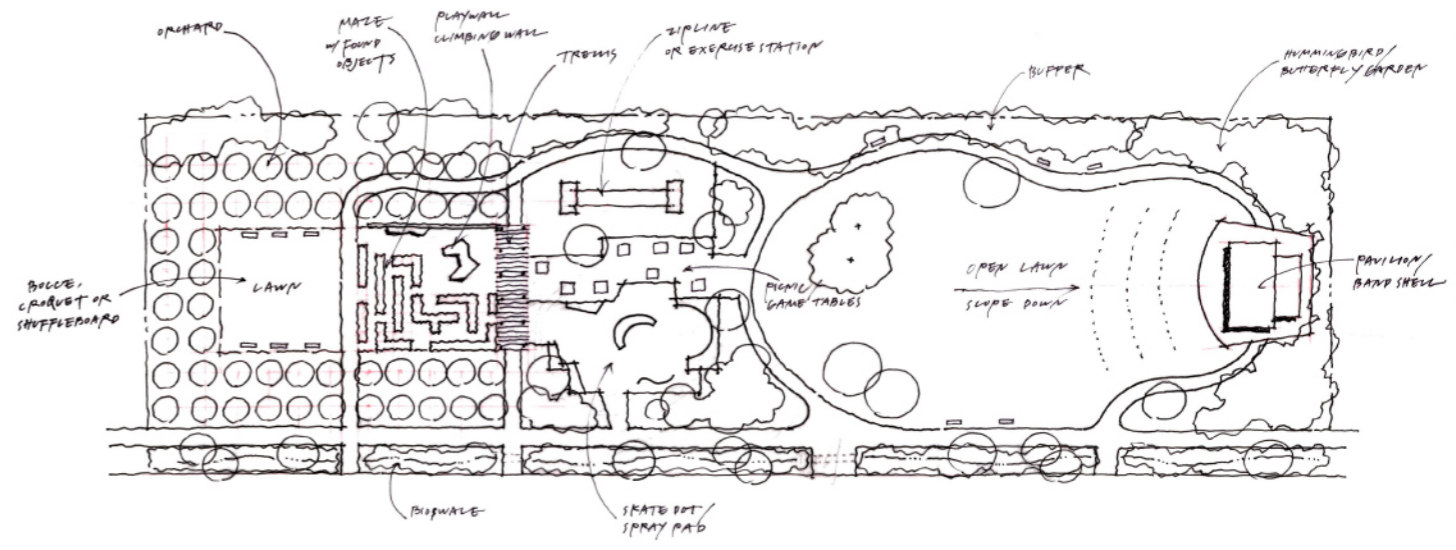

# SITE IMPRESSIONS

STRONG SENSE OF PLACE

PLANT IDENTITY:  
EDIBLE, INVASIVE &  
MAINTENANCE INTENSIVE

COMMUNITY  
BUILDING THROUGH  
ENGAGEMENT

20 VERTICAL FEET  
OF OPPORTUNITY

CPTED:  
PROS &  
CONS

SiteWorkshop LLC  
LANDSCAPE ARCHITECTURE

NOTES . . . . .

CONCEPT 1 - FORMAL GARDEN

CONCEPT 3 - THE COMMON  
PLAY FOR ALL AGES

CONCEPT 2 - URBAN FARM & FOREST

CONCEPT 4 - NEIGHBORHOOD GREEN

9th AVE NW PARK SEATTLE, WASHINGTON

CONCEPT PLAN - magic & mystery