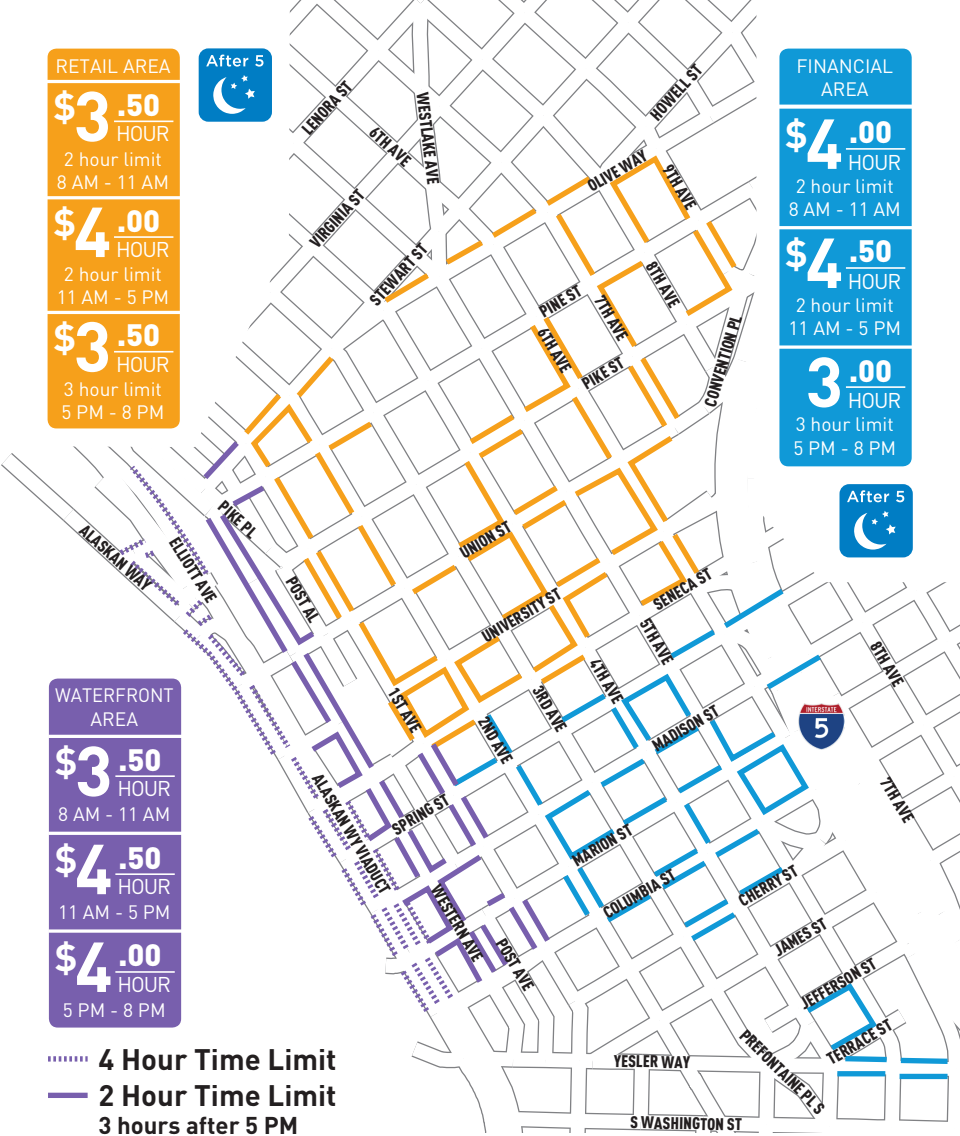

RETAIL AREA

\$3.50
HOUR
2 hour limit
8 AM - 11 AM

\$4.00
HOUR
2 hour limit
11 AM - 5 PM

\$3.50
HOUR
3 hour limit
5 PM - 8 PM

FINANCIAL AREA

\$4.00
HOUR
2 hour limit
8 AM - 11 AM

\$4.50
HOUR
2 hour limit
11 AM - 5 PM

3.00
HOUR
3 hour limit
5 PM - 8 PM

WATERFRONT AREA

\$3.50
HOUR
8 AM - 11 AM

\$4.50
HOUR
11 AM - 5 PM

\$4.00
HOUR
5 PM - 8 PM

- 4 Hour Time Limit
- 2 Hour Time Limit
- 3 hours after 5 PM

COMMERCIAL CORE

Paid Parking Hours: 8 AM - 8 PM

This map is for illustrative purpose only. Please check paystations and signs on street for specific regulations.