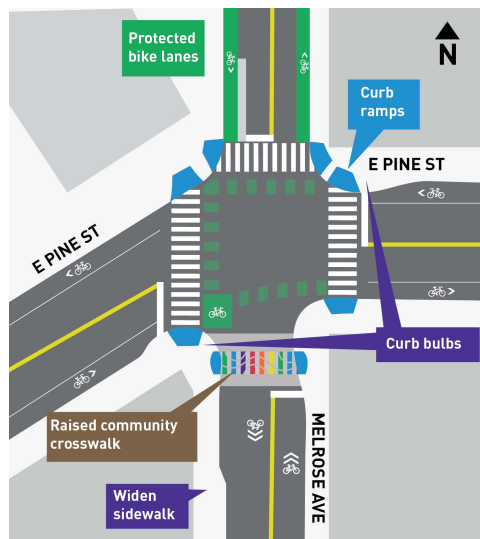

\*Restricted Parking Zones (RPZs) are residential areas around commuter traffic generators—like hospitals or light rail stations—where on-street parking is restricted for those except residents and short-term visitors.

### 1 Melrose Ave/E Denny Way

### 2 Melrose Ave/E Olive Way

### 3 Melrose Ave/E Pine St