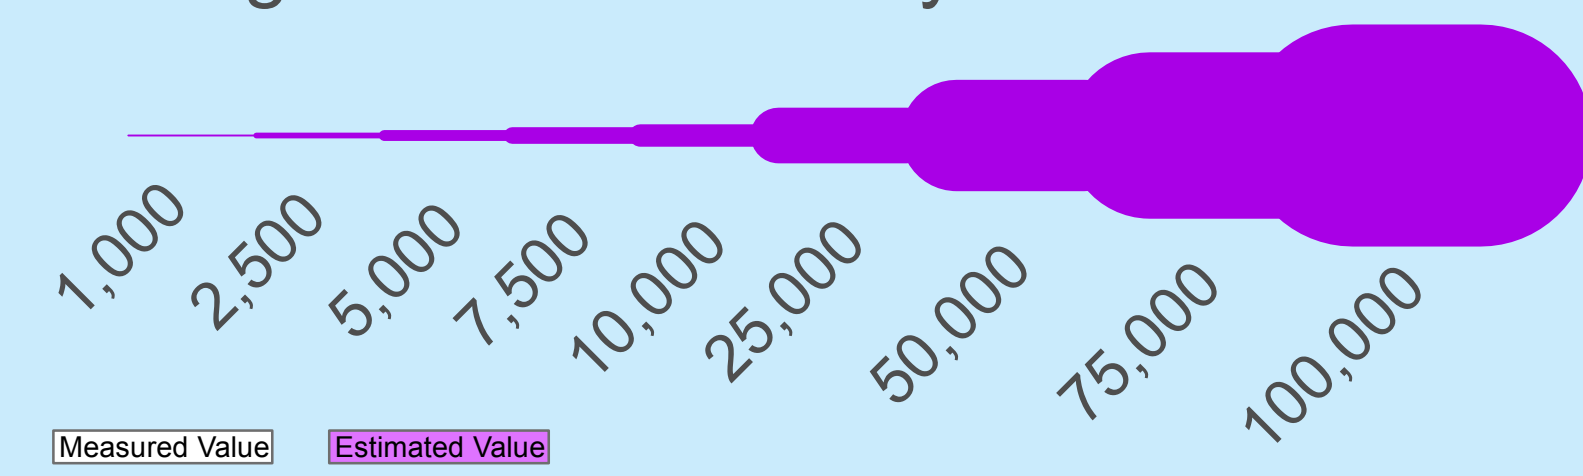

2015 Seattle Traffic Flow Map

Average Annual Weekday Traffic

Annual Daily Traffic from WSDOT
Scaled the same as purple lines