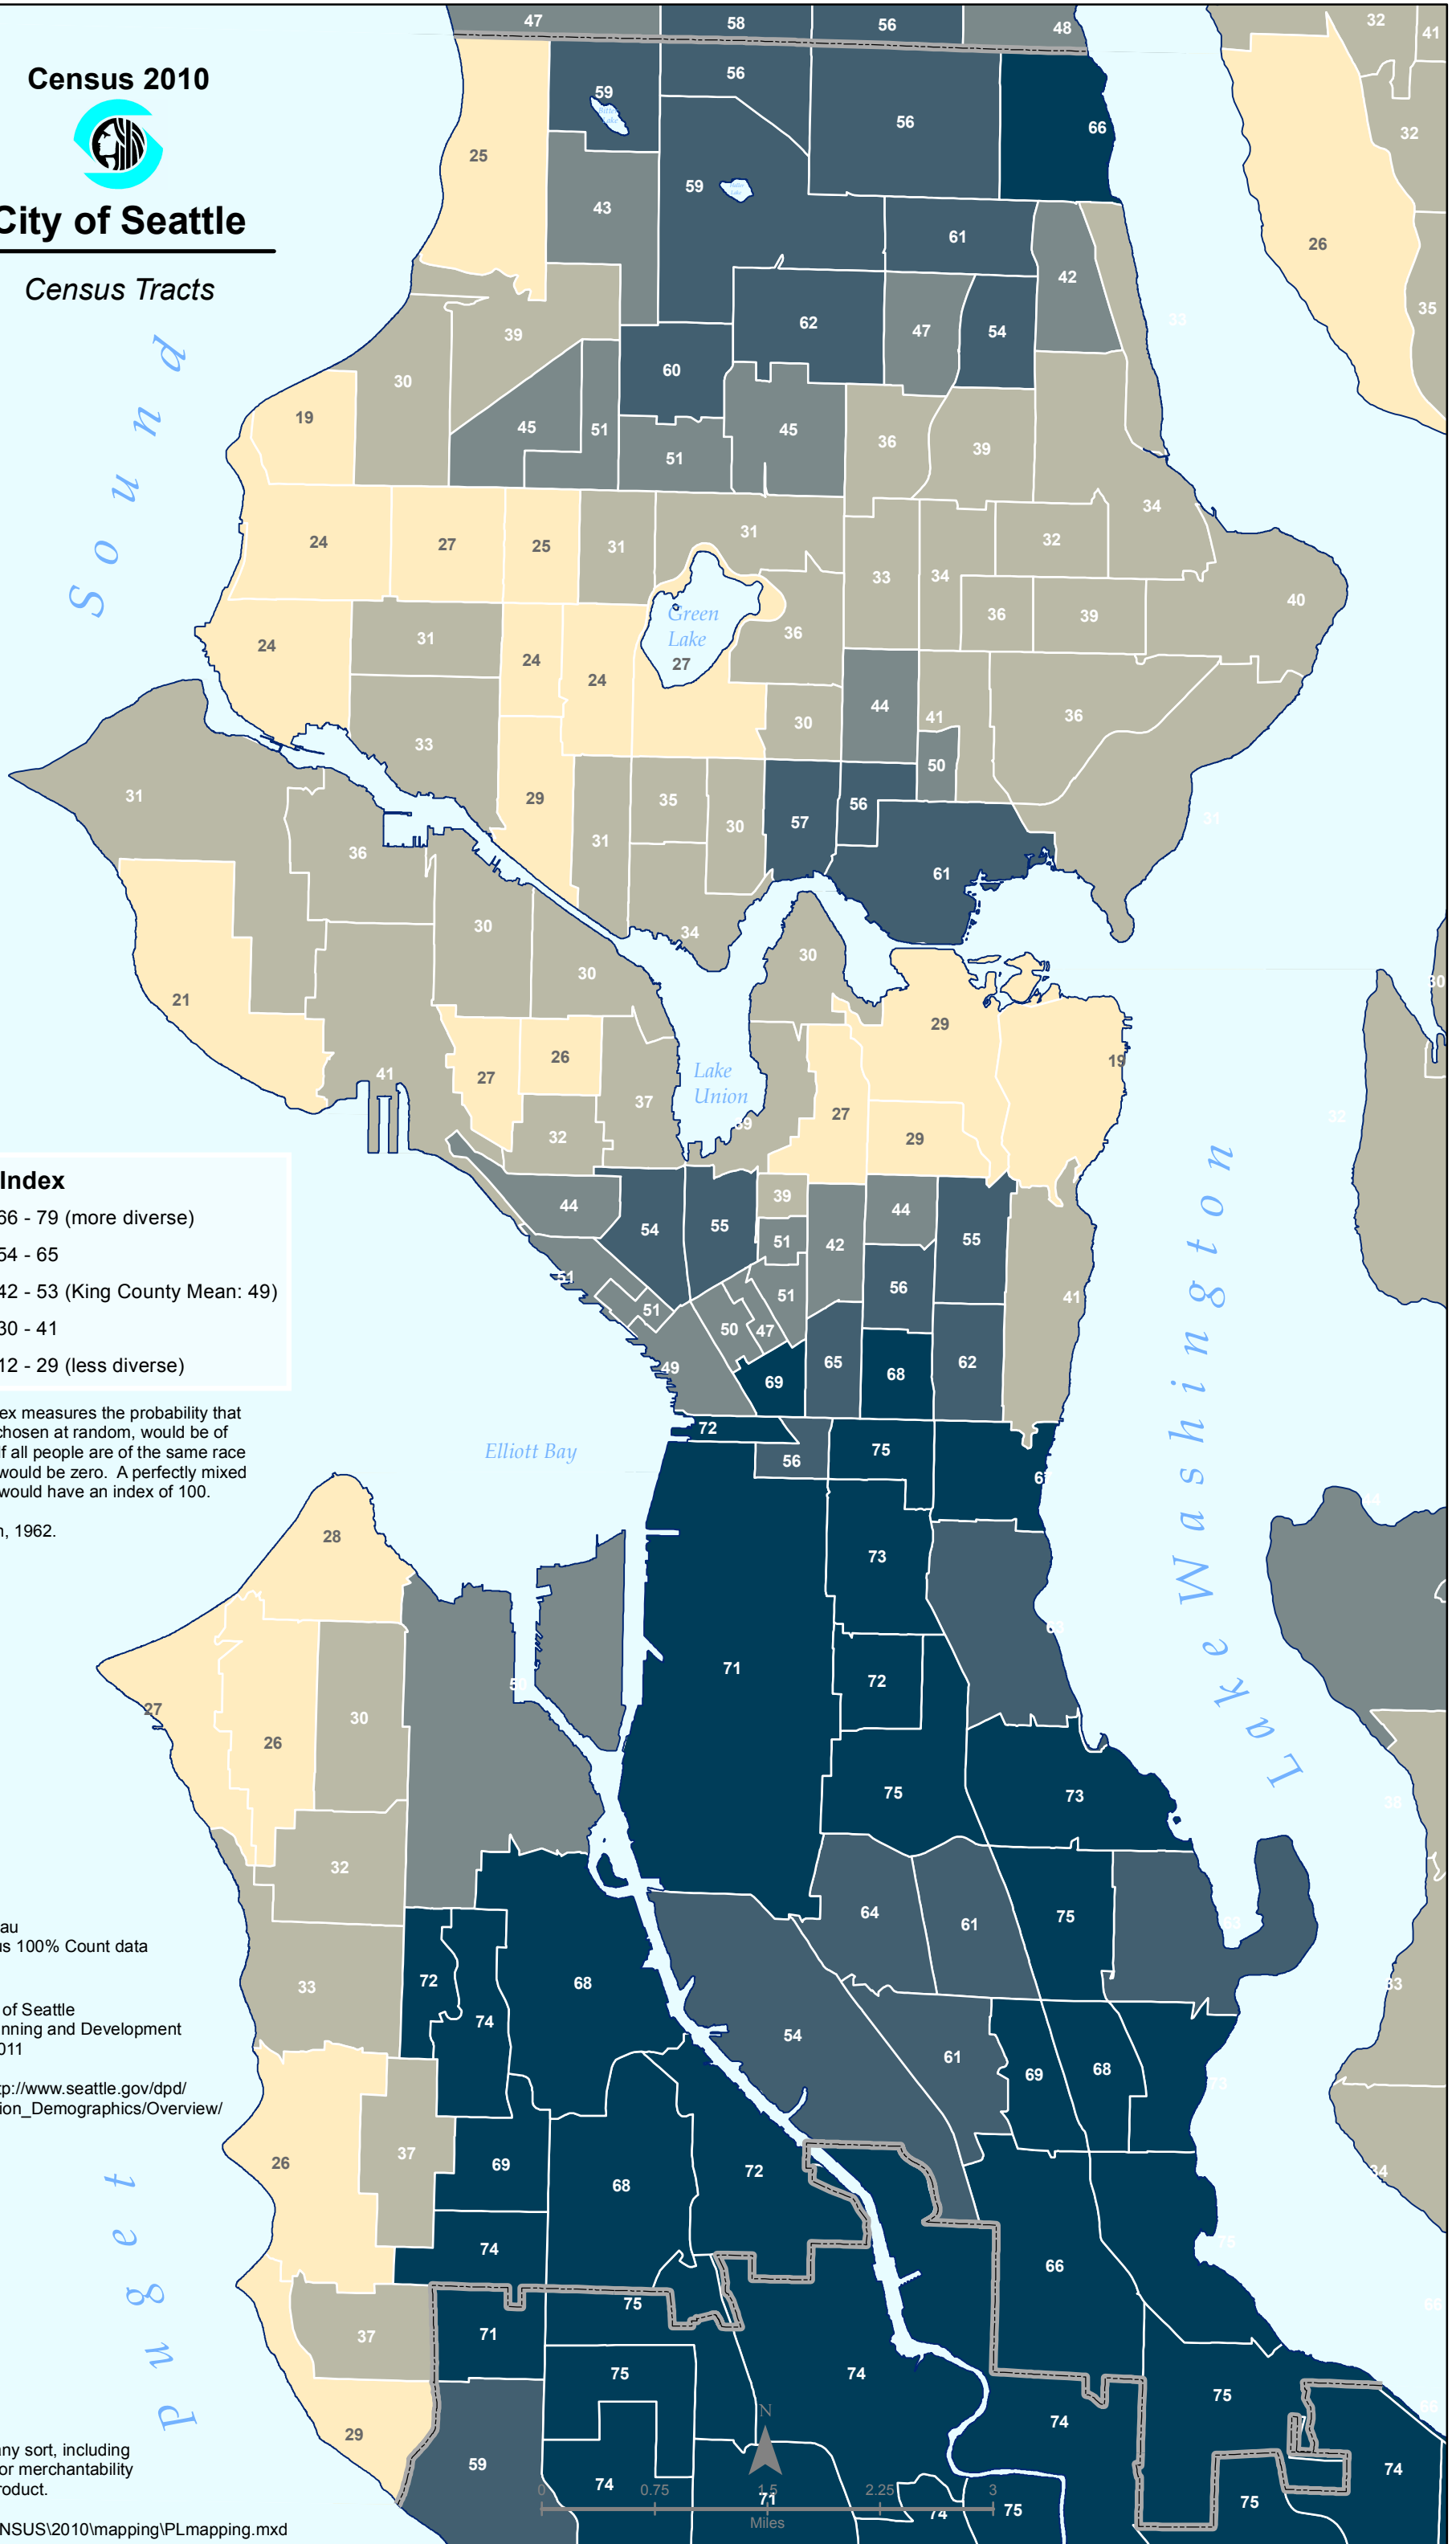

Census 2010

City of Seattle

Census Tracts

**Diversity Index**

Dark Blue	66 - 79 (more diverse)
Medium Dark Blue	54 - 65
Medium Blue	42 - 53 (King County Mean: 49)
Light Blue	30 - 41
Yellow	12 - 29 (less diverse)

The diversity index measures the probability that any two people chosen at random, would be of different races. If all people are of the same race group the index would be zero. A perfectly mixed group of people would have an index of 100.

Gibbs and Martin, 1962.

Data Source:  
U.S. Census Bureau  
Decennial Census 100% Count data  
1990, 2000, 2010

Produced by: City of Seattle  
Department of Planning and Development  
Map Date: May, 2011