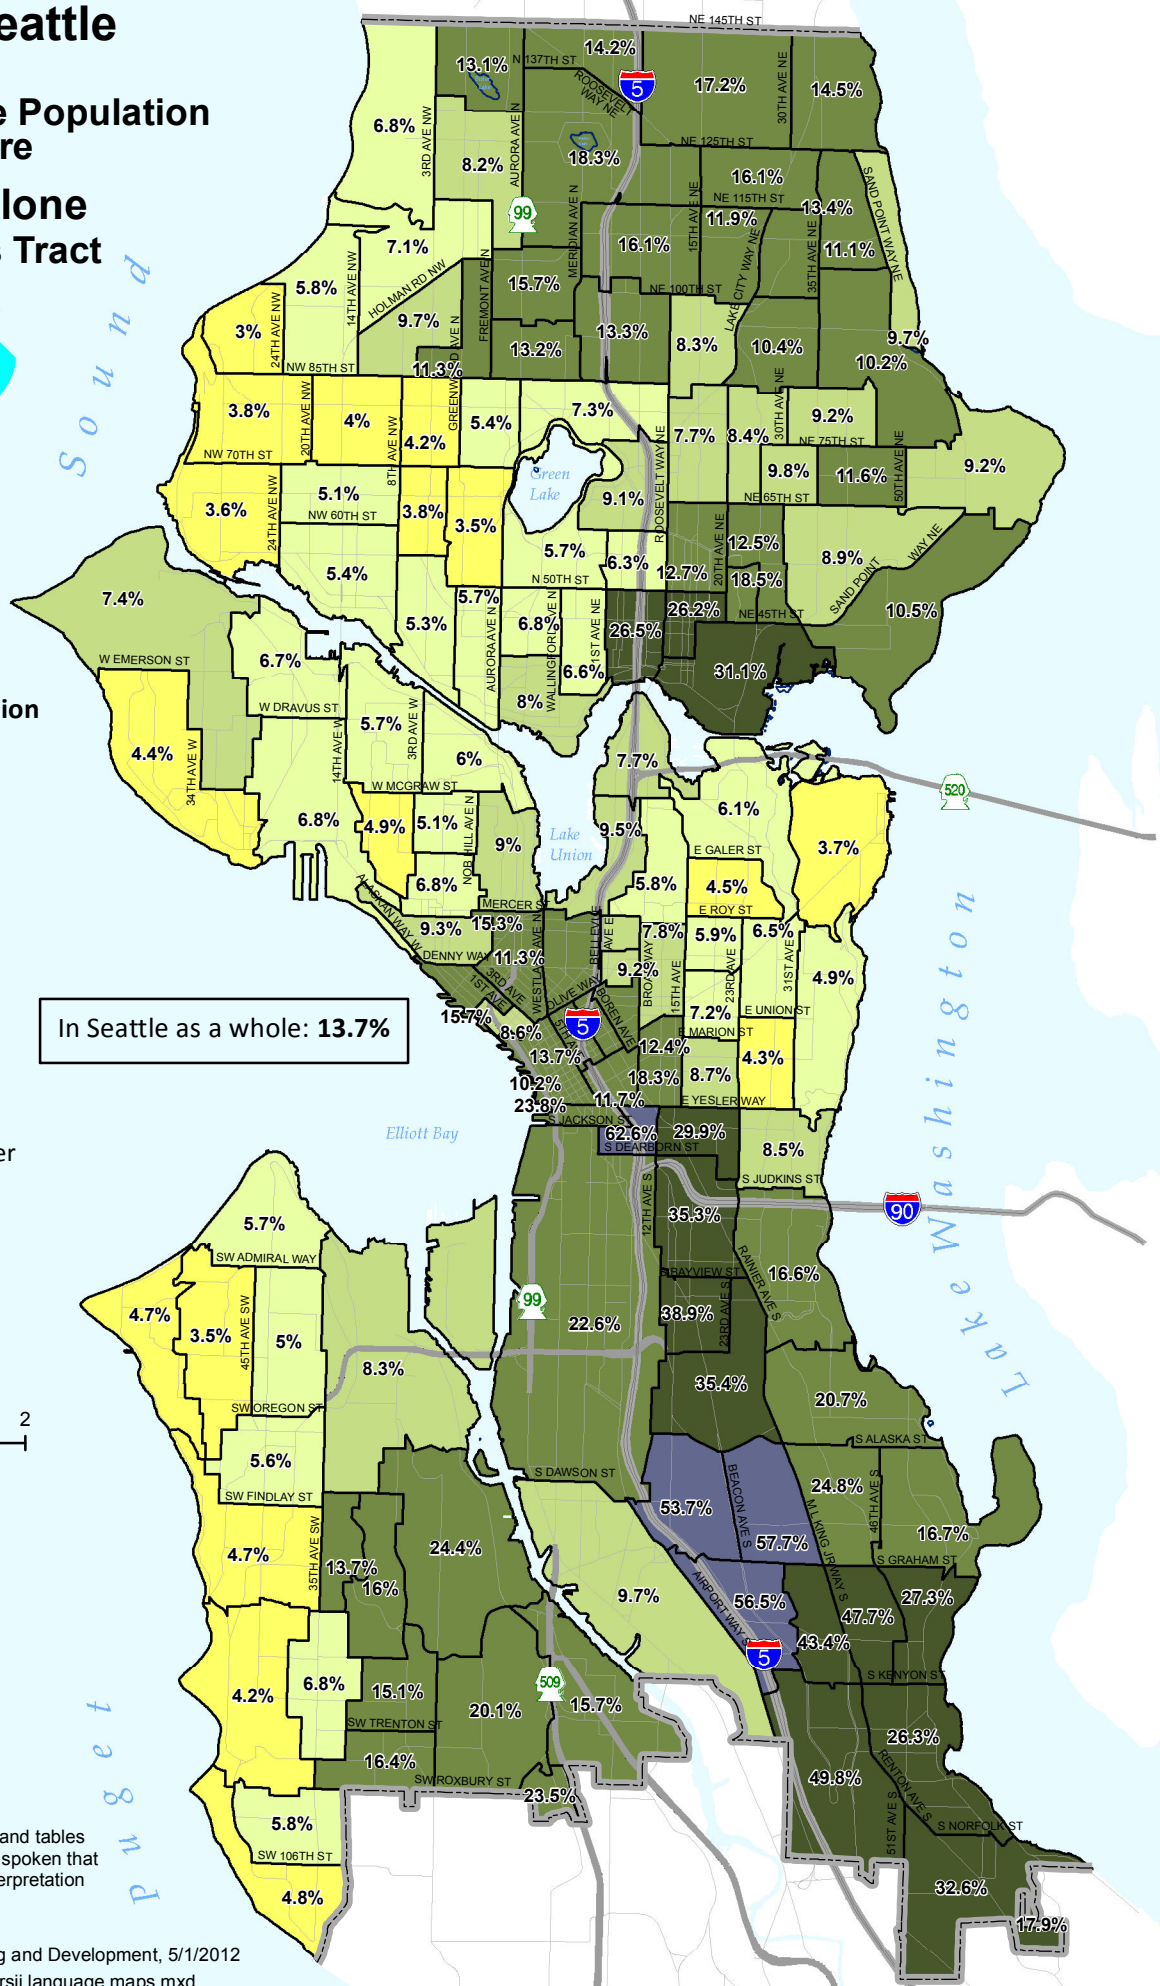

City of Seattle

Percentage of the Population Who Are

Asian Alone by Census Tract

Percentage of Population

In Seattle as a whole: **13.7%**

Source: U.S. Census Bureau, 2010 Census

This map is part of a series of maps and tables about race, ethnicity, and languages spoken that support outreach, translation and interpretation planning.