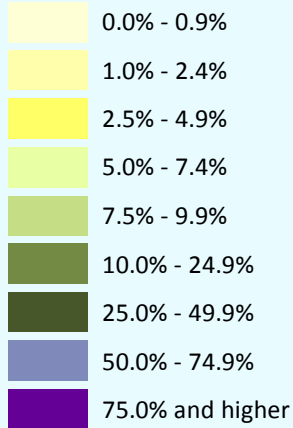

City of Seattle

Percentage of the Population Who Are

Asian Alone by Census Tract

Percentage of Population

In Seattle as a whole: **13.7%**

Source: U.S. Census Bureau, 2010 Census

This map is part of a series of maps and tables about race, ethnicity, and languages spoken that support outreach, translation and interpretation planning.