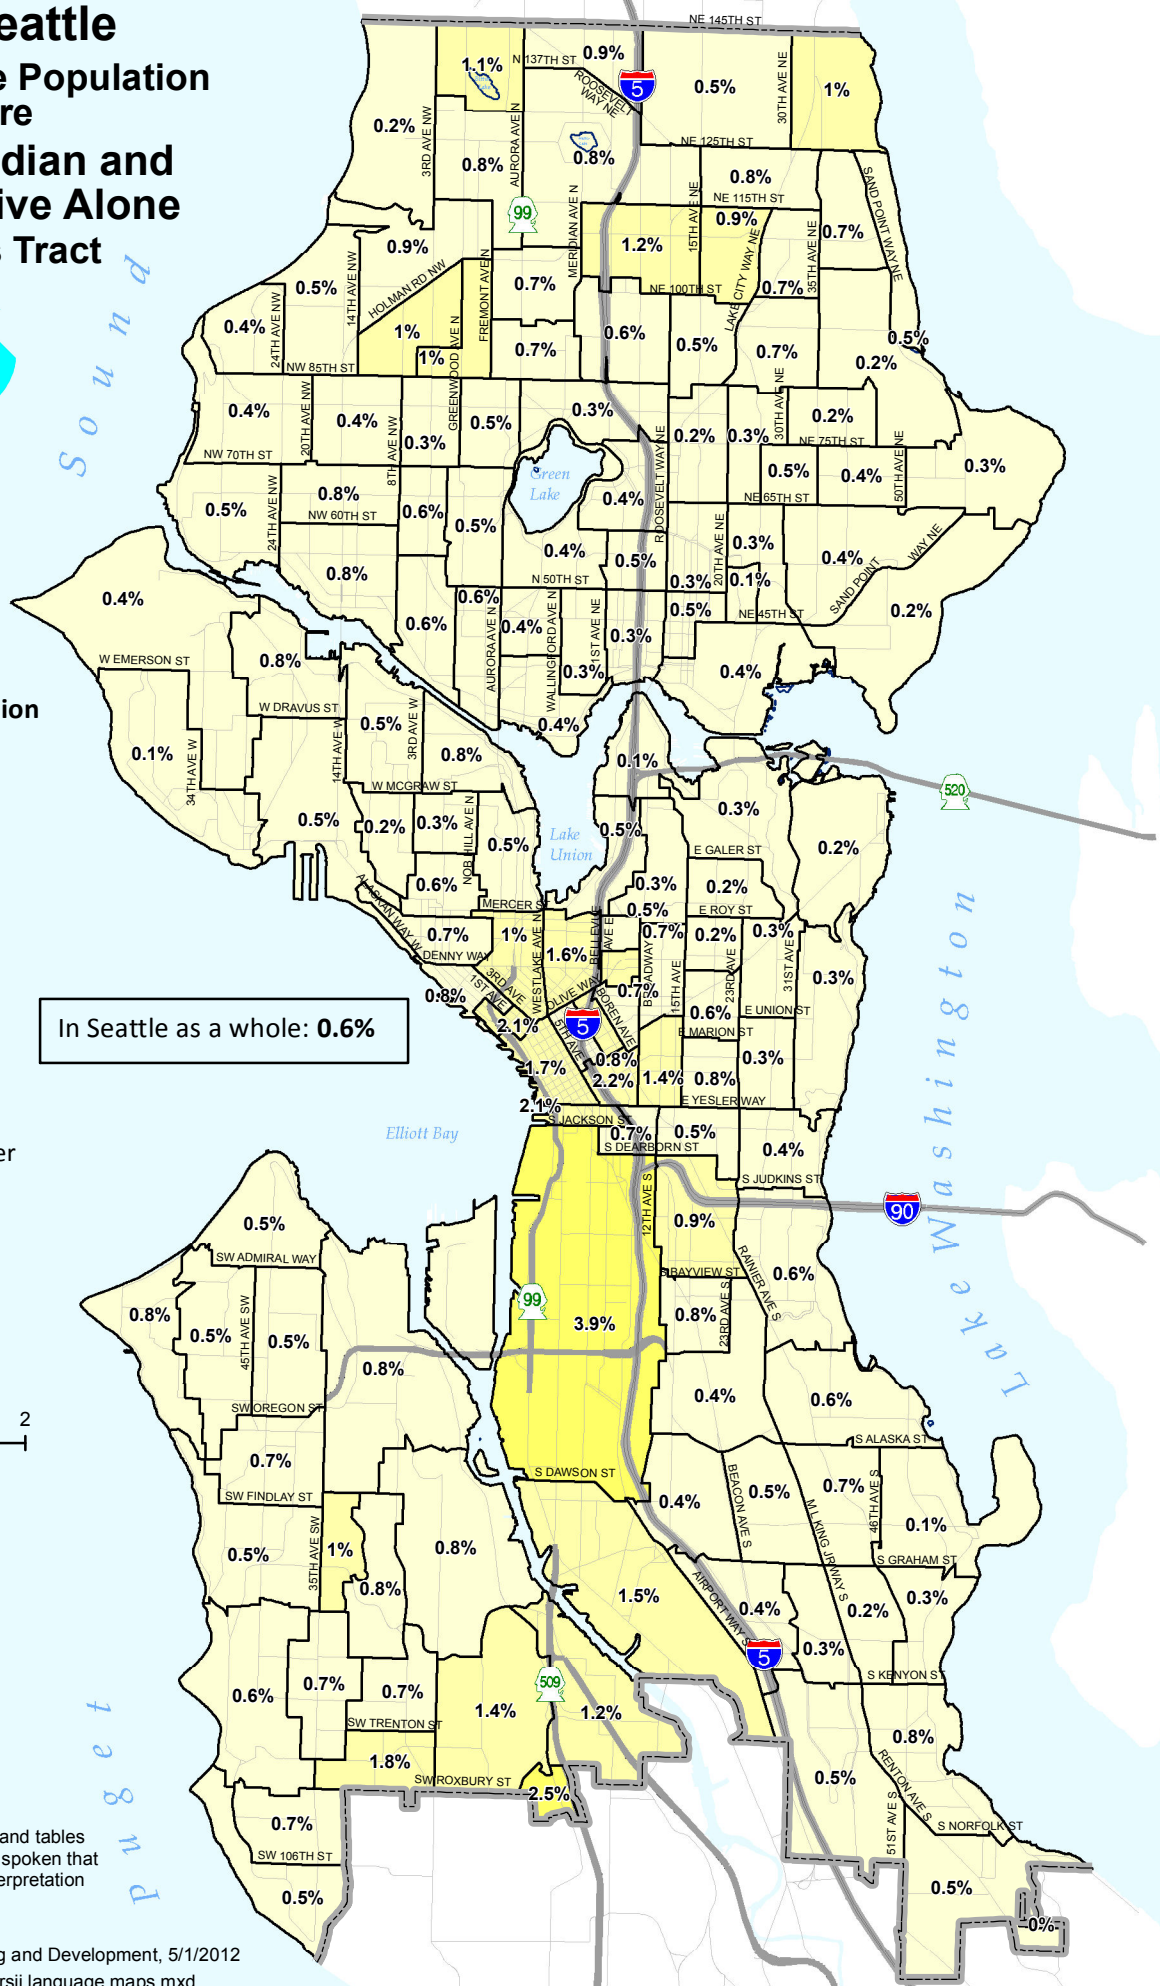

City of Seattle

Percentage of the Population Who Are American Indian and Alaskan Native Alone by Census Tract

Percentage of Population

- 0.0% - 0.9%
- 1.0% - 2.4%
- 2.5% - 4.9%
- 5.0% - 7.4%
- 7.5% - 9.9%
- 10.0% - 24.9%
- 25.0% - 49.9%
- 50.0% - 74.9%
- 75.0% and higher

In Seattle as a whole: 0.6%

Source: U.S. Census Bureau, 2010 Census

This map is part of a series of maps and tables about race, ethnicity, and languages spoken that support outreach, translation and interpretation planning.