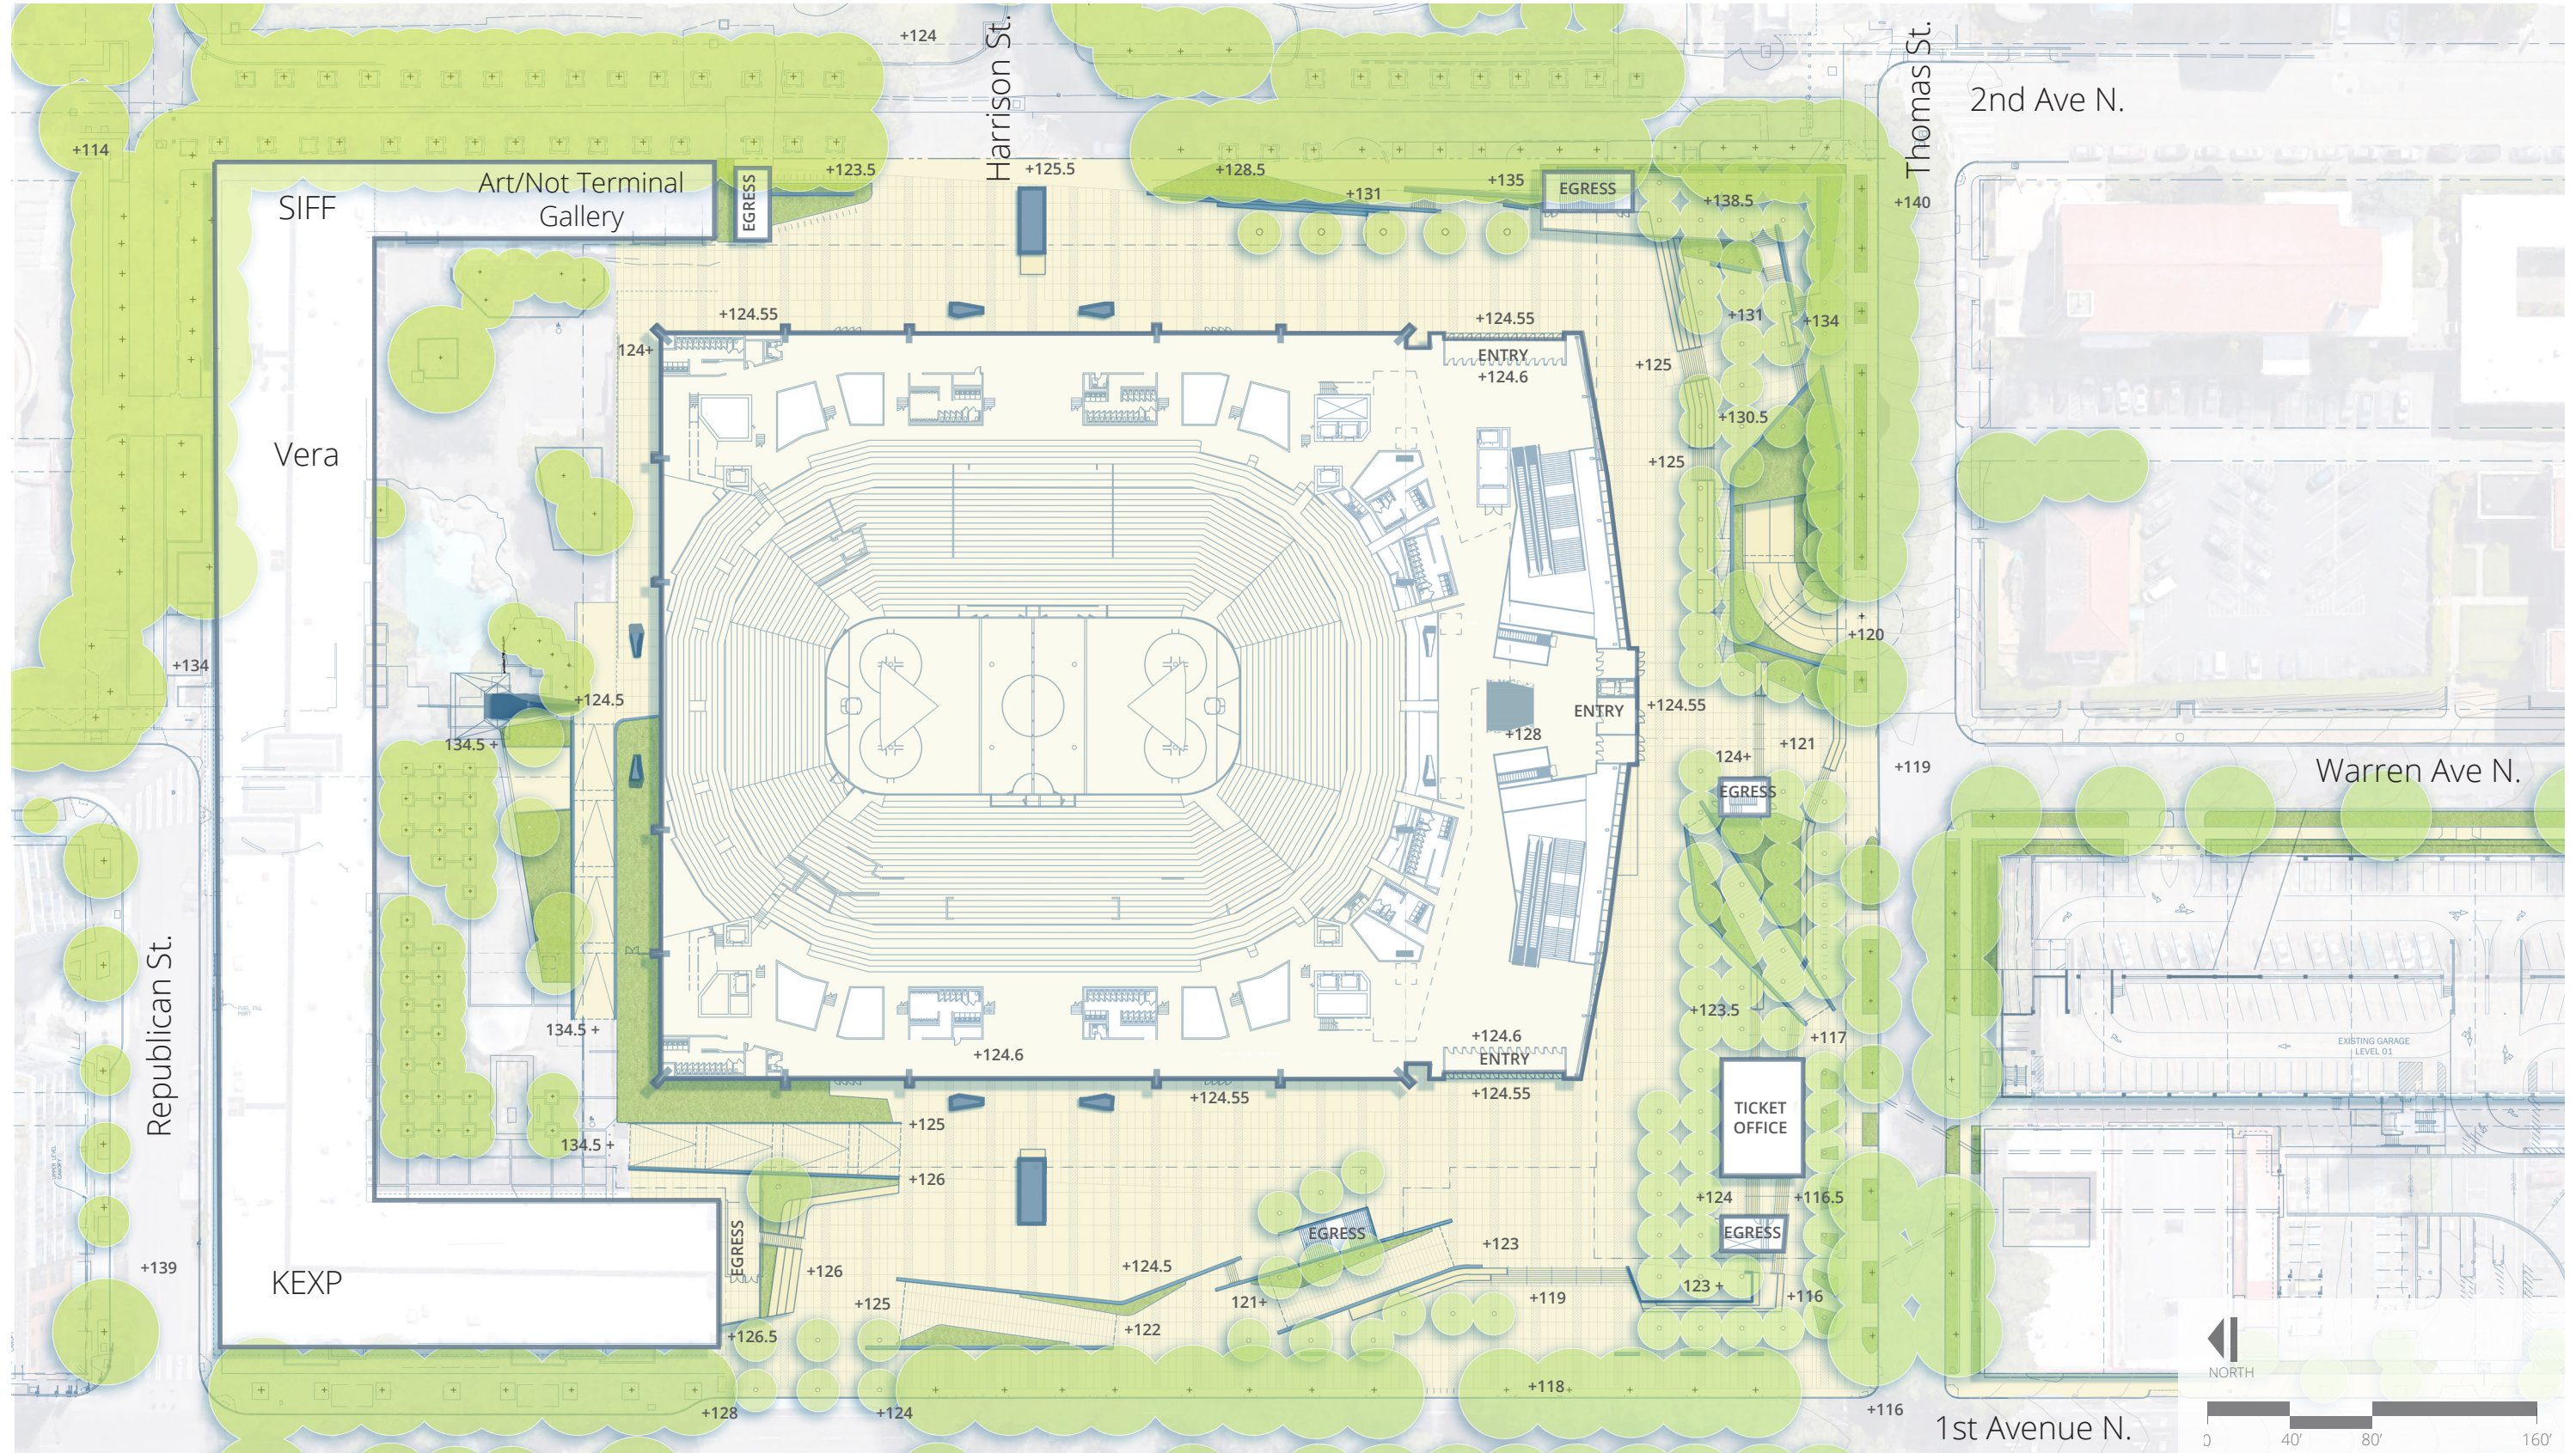

PLAZA LEVEL

SEATTLE CENTER

SCALE

SEATTLE CENTER

SITE INFLUENCING FUNCTIONS

USER DIAGRAMS

DAILY USE

ARENA EVENT USE

FESTIVAL USE

EXISTING USE FUTURE USE

SITE PLAN

PREFERRED CONCEPT

SITE DIAGRAMS

ACCESSIBLE ROUTES

SITE DIAGRAMS

GATHERING AREAS

SITE VIEWS

SOUTH PLAZA

KEY PLAN