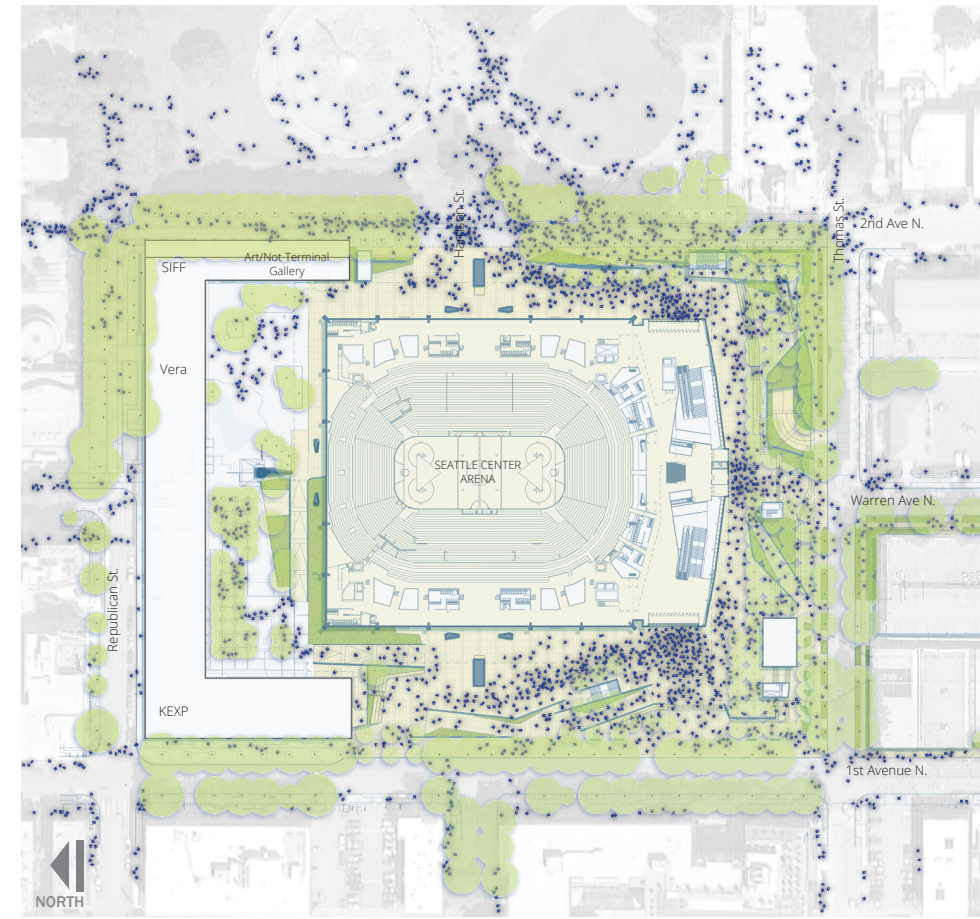

PLAZA LEVEL

SEATTLE CENTER

SCALE

SEATTLE CENTER

SITE INFLUENCING FUNCTIONS

USER DIAGRAMS

DAILY USE

ARENA EVENT USE

FESTIVAL USE

EXISTING USE FUTURE USE

SITE PLAN

PREFERRED CONCEPT

SITE DIAGRAMS

ACCESSIBLE ROUTES

SITE DIAGRAMS

GATHERING AREAS

SITE VIEWS

SOUTH PLAZA

KEY PLAN