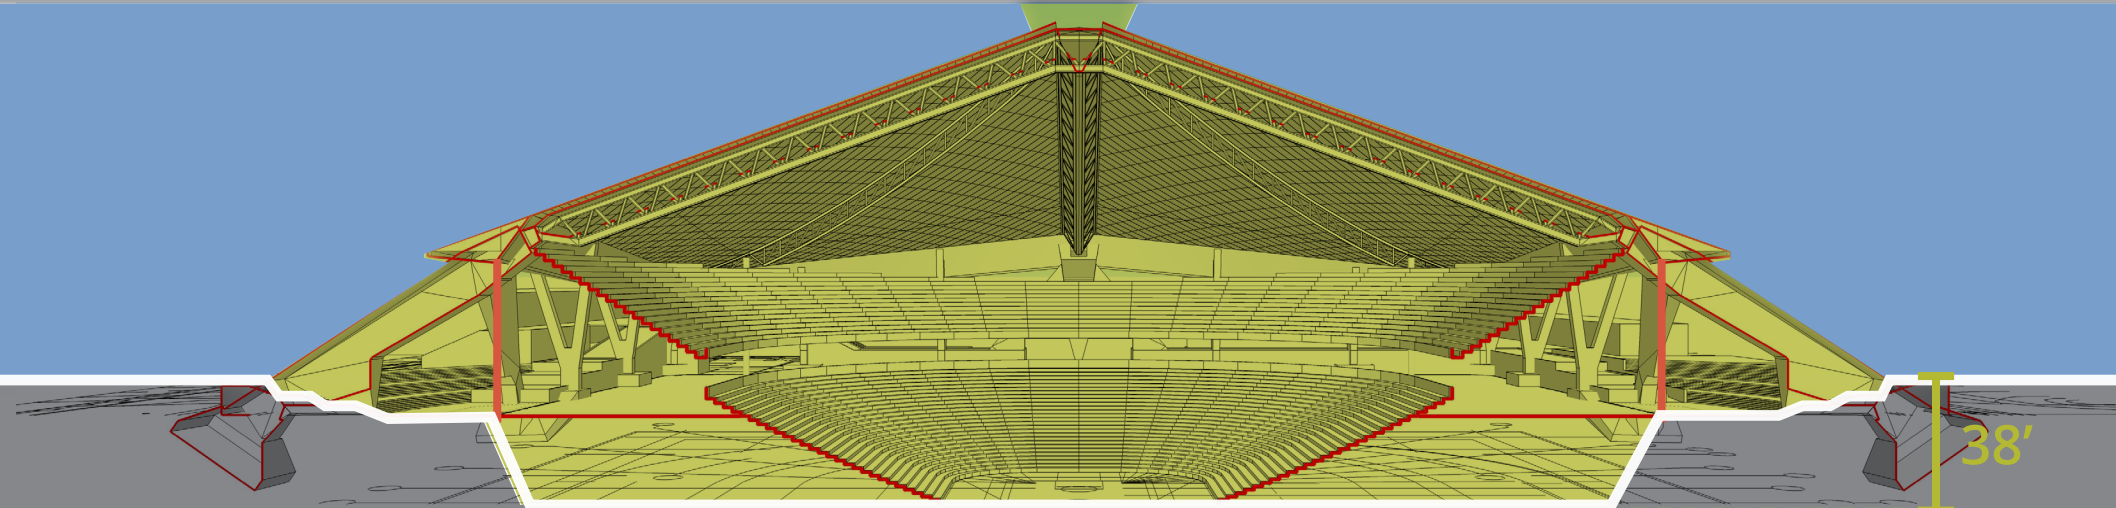

Last Revised: 07/18/2017

ARENA EXPANSION

EXPANSION TIME LINE

1962

PLAZA LEVEL

1995

PLAZA LEVEL

2020

PLAZA LEVEL

SEATTLE CENTER

SCALE

SEATTLE CENTER

SITE INFLUENCING FUNCTIONS

USER DIAGRAMS

DAILY USE

ARENA EVENT USE

SITE VIEWS

SOUTH PLAZA

KEY PLAN