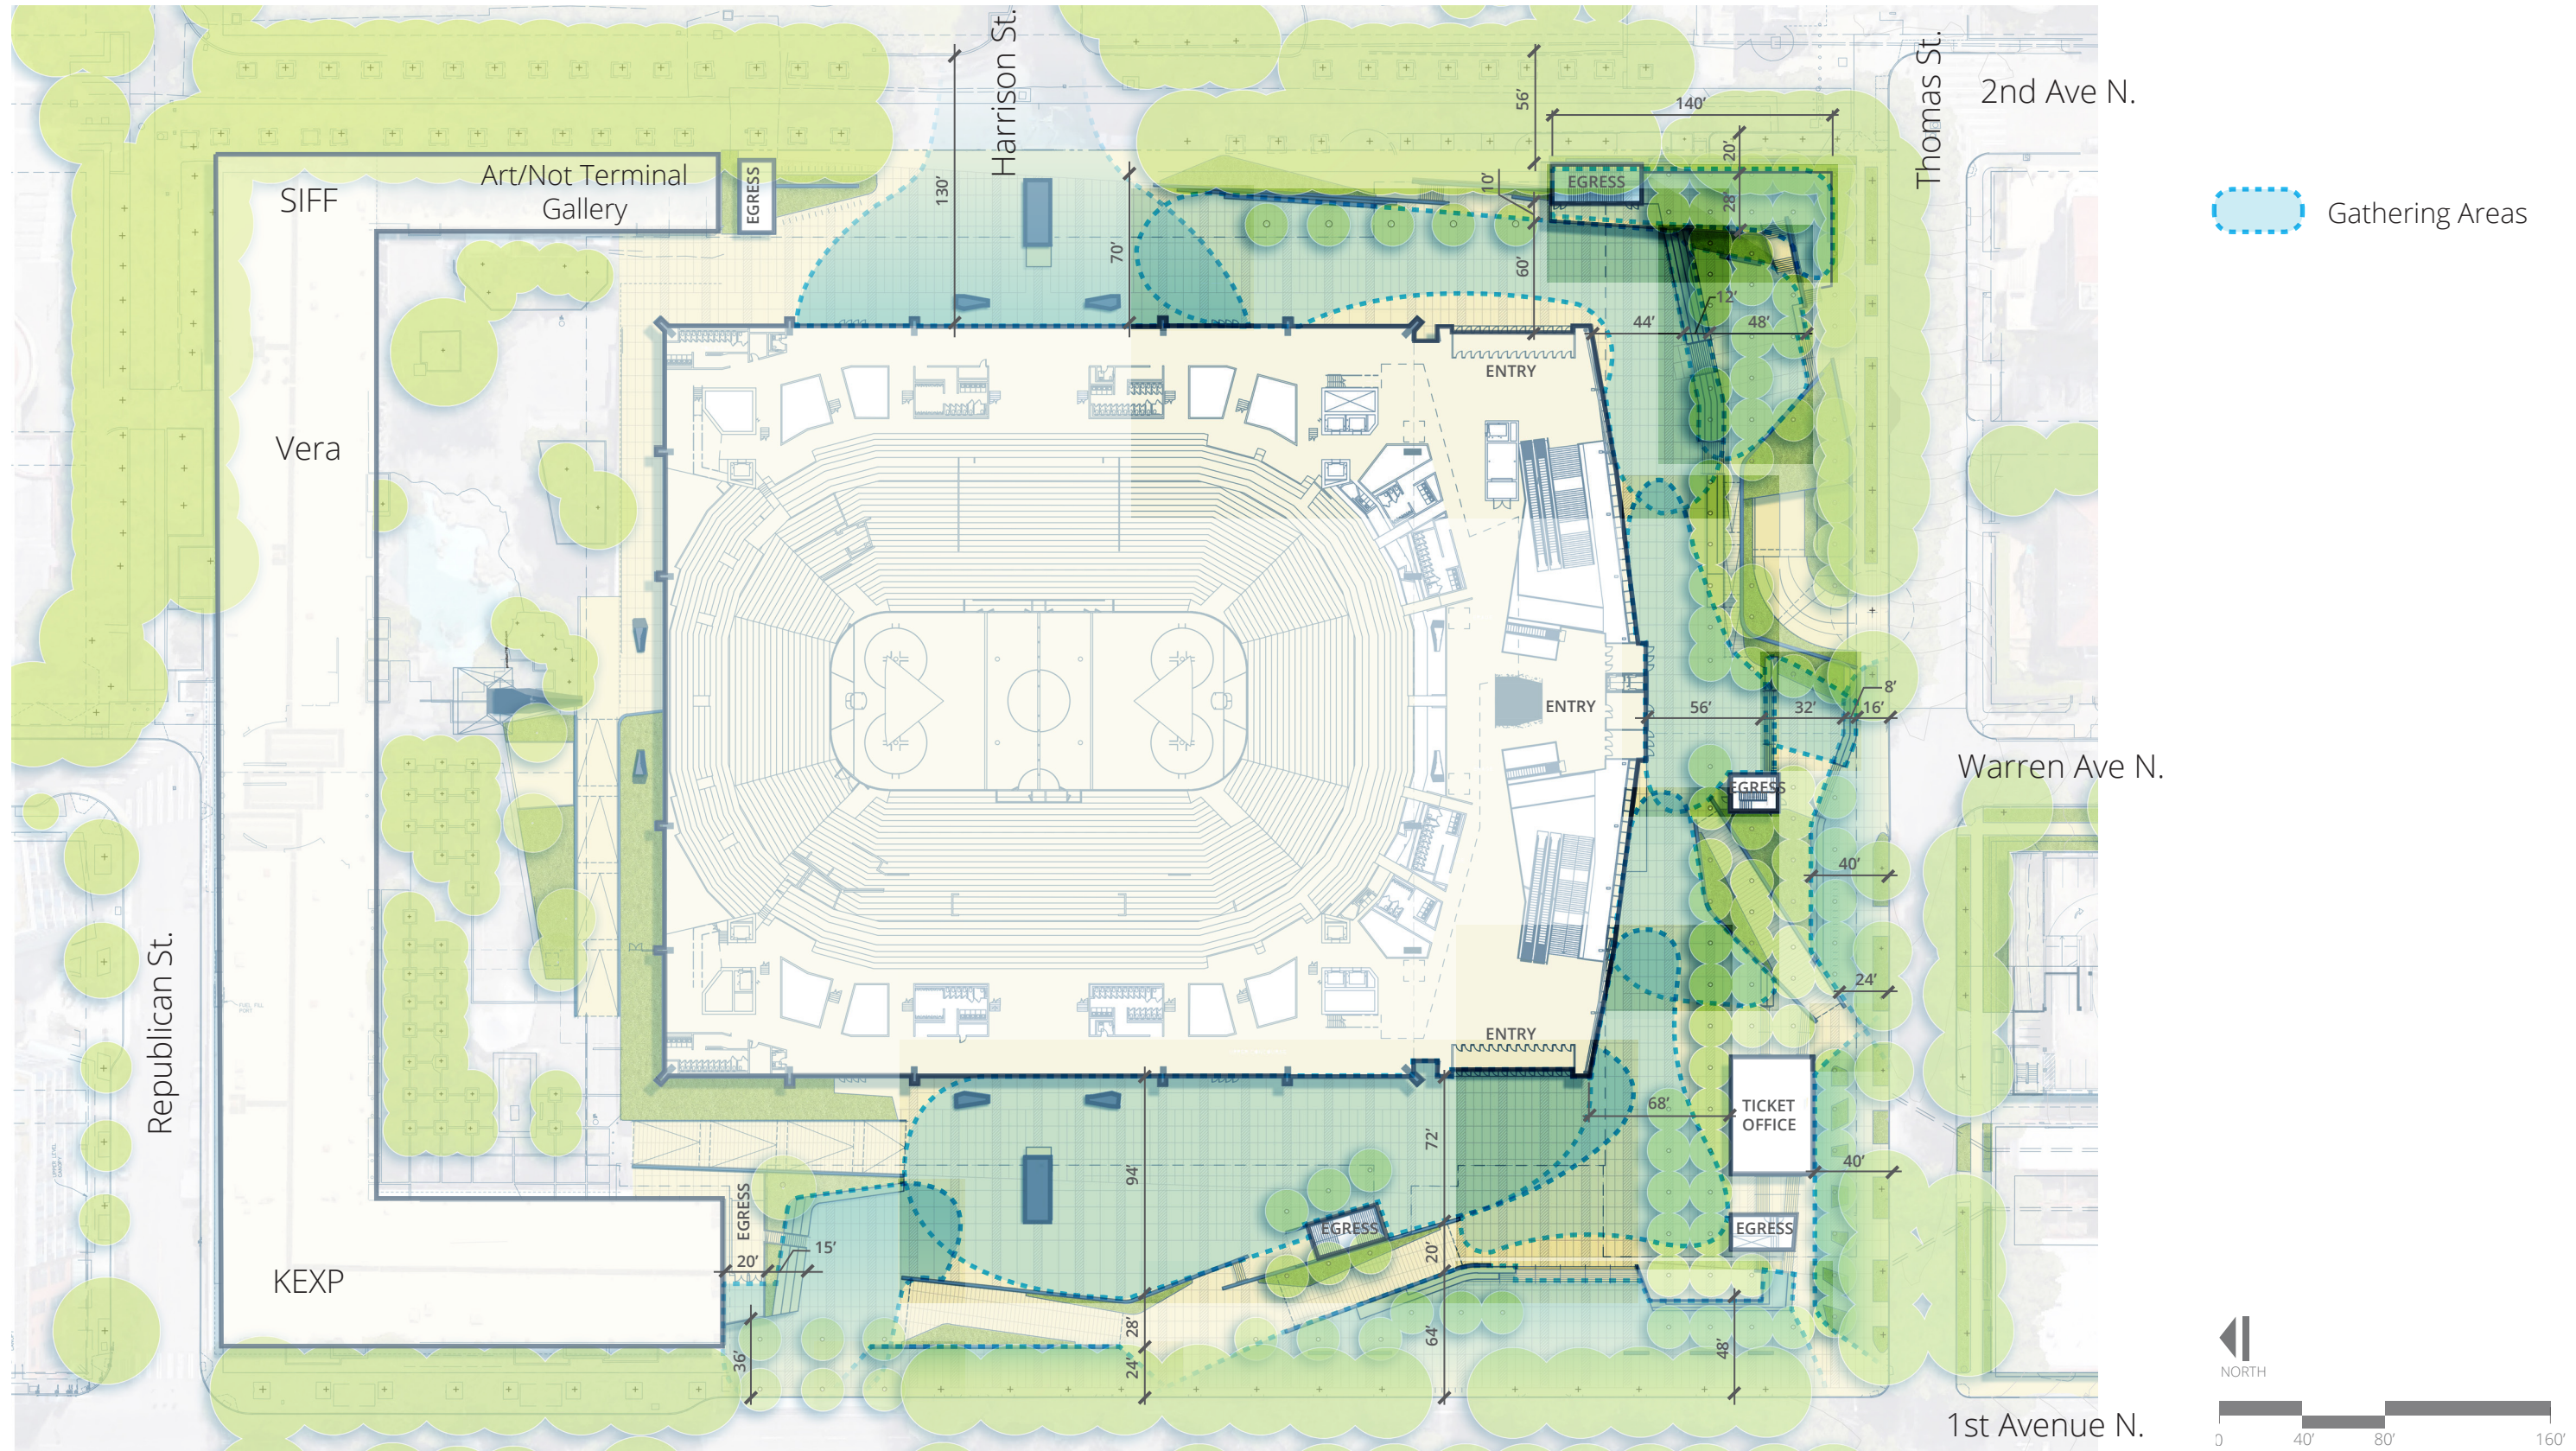

PLAZA LEVEL

SEATTLE CENTER

SCALE

SEATTLE CENTER

SITE INFLUENCING FUNCTIONS

USER DIAGRAMS

DAILY USE

ARENA EVENT USE

FESTIVAL USE

EXISTING USE FUTURE USE

SITE PLAN

PREFERRED CONCEPT

SITE DIAGRAMS

ACCESSIBLE ROUTES

SITE DIAGRAMS

GATHERING AREAS

SITE VIEWS

SOUTH PLAZA

KEY PLAN