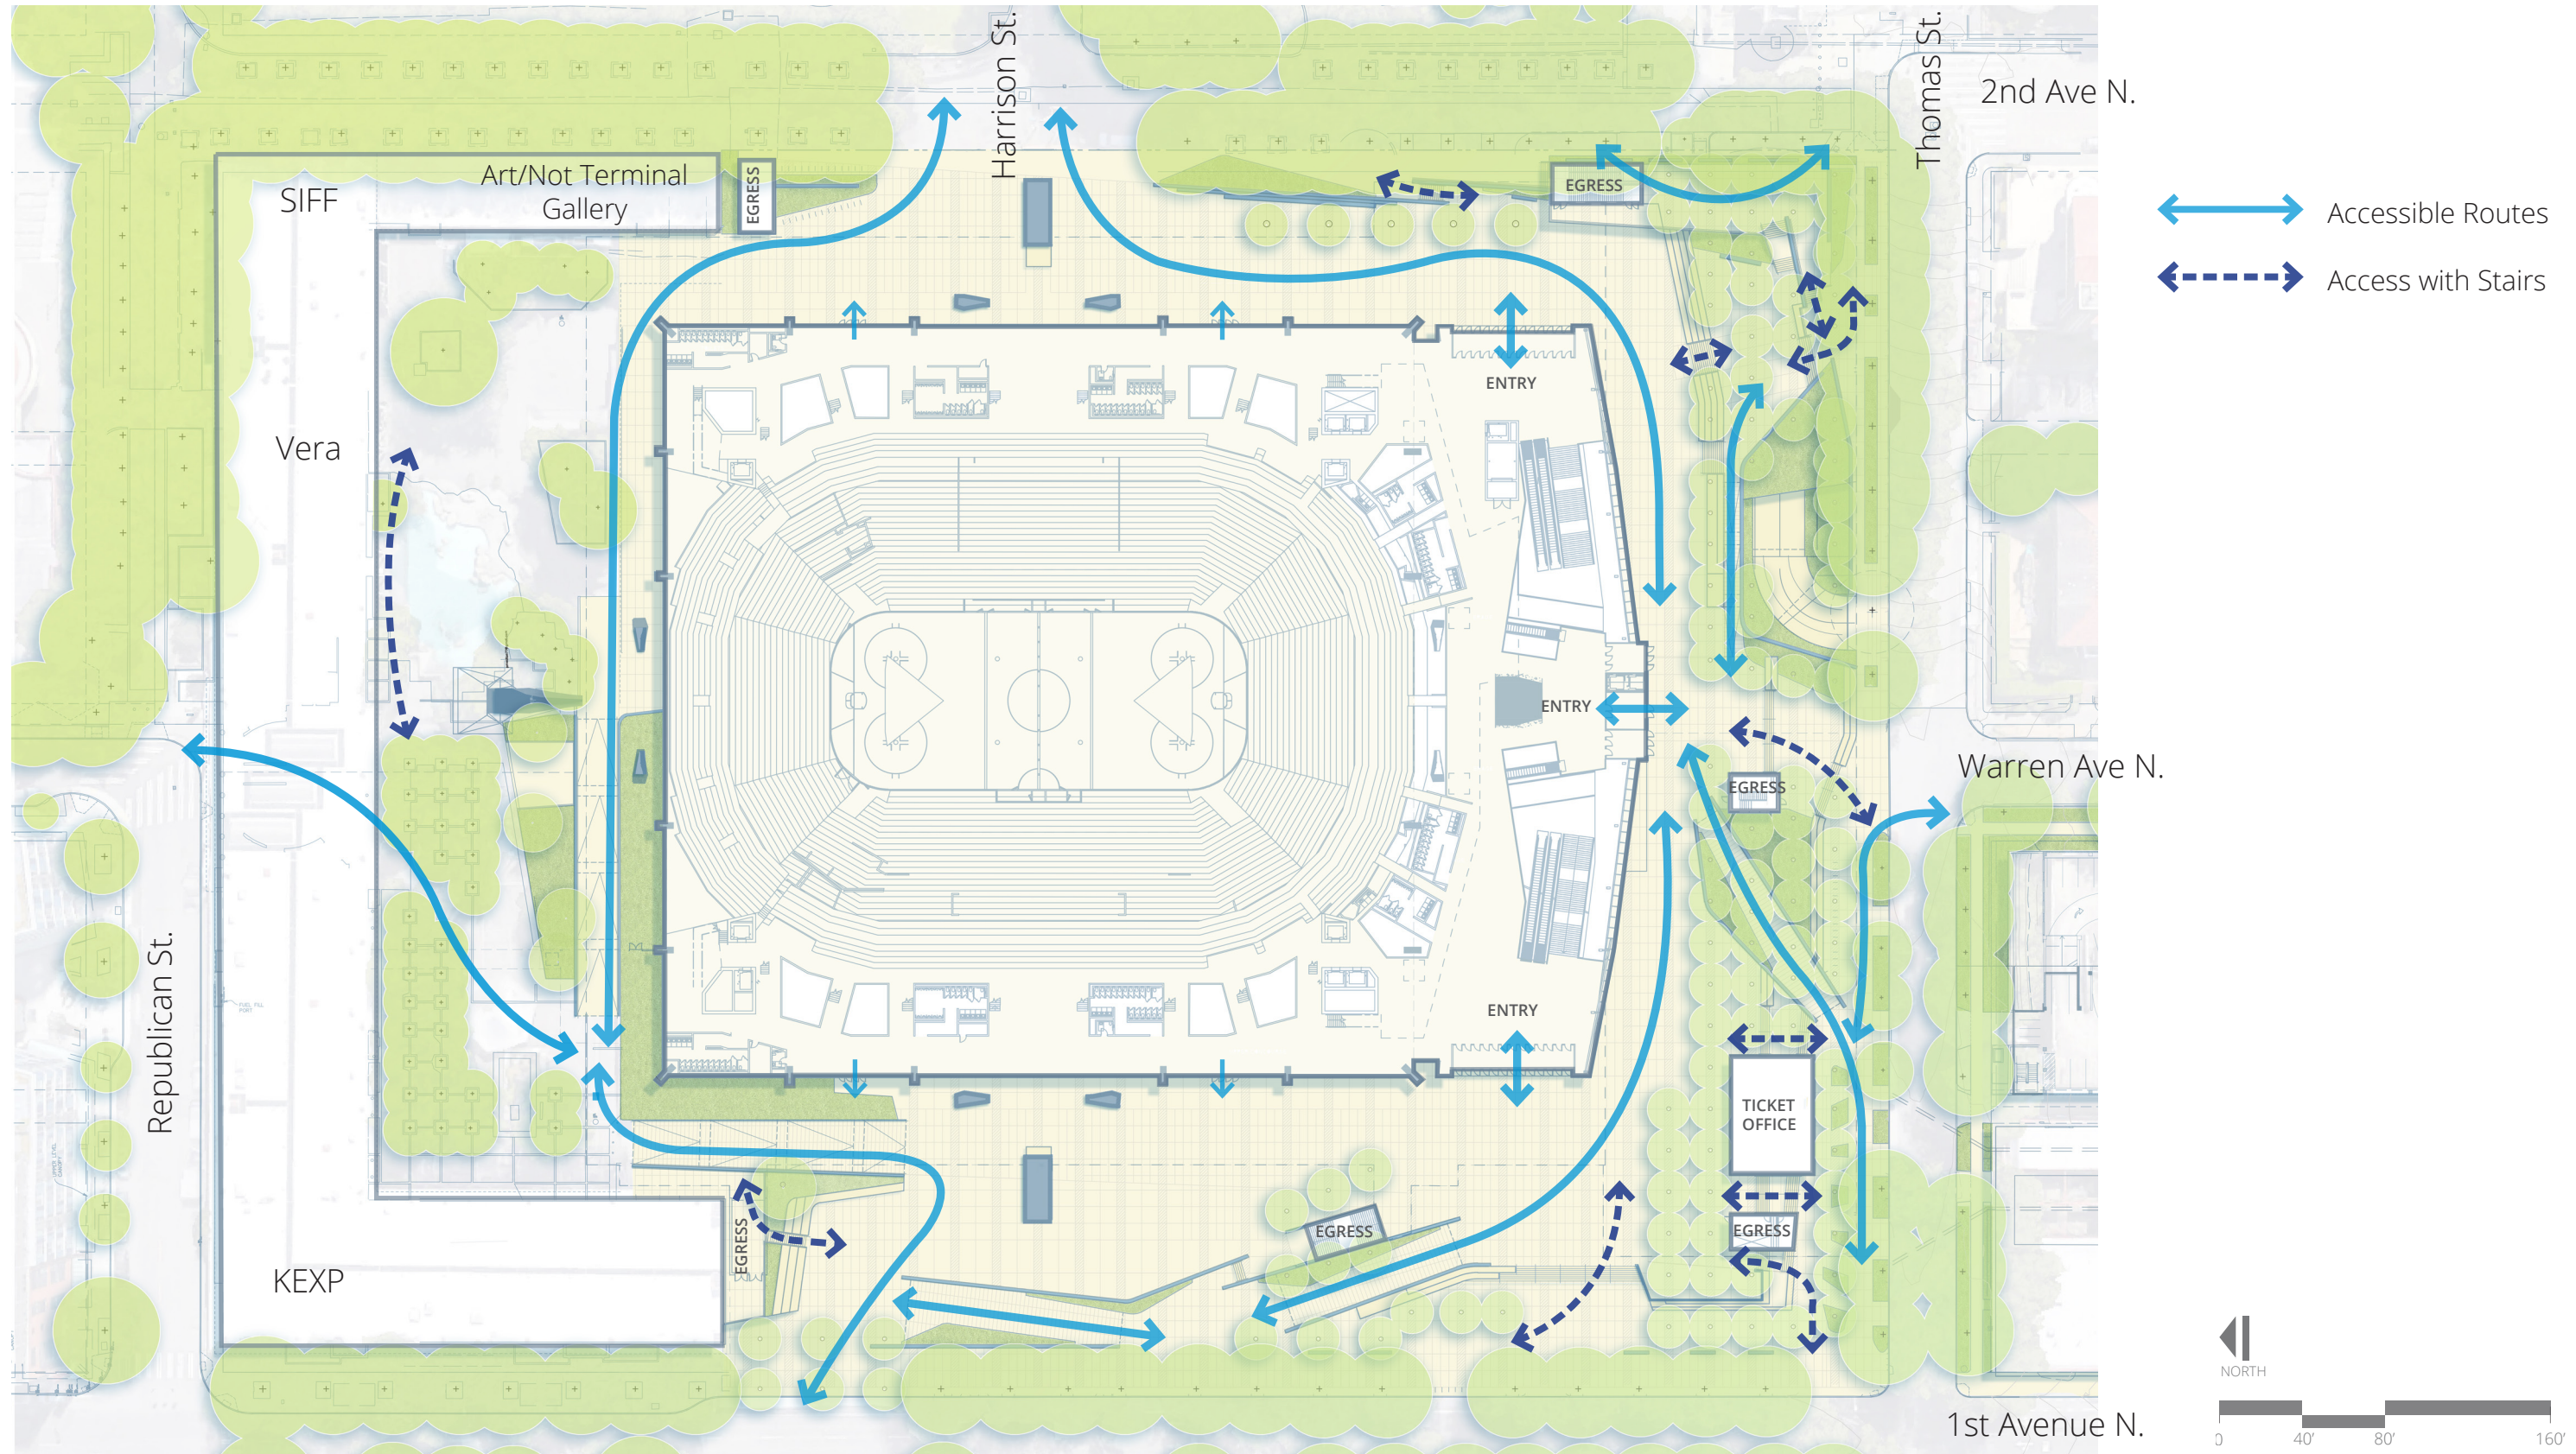

PLAZA LEVEL

SEATTLE CENTER

SCALE

SEATTLE CENTER

SITE INFLUENCING FUNCTIONS

USER DIAGRAMS

DAILY USE

ARENA EVENT USE

FESTIVAL USE

EXISTING USE FUTURE USE

SITE PLAN

PREFERRED CONCEPT

SITE DIAGRAMS

ACCESSIBLE ROUTES

SITE DIAGRAMS

GATHERING AREAS

SITE VIEWS

SOUTH PLAZA

KEY PLAN