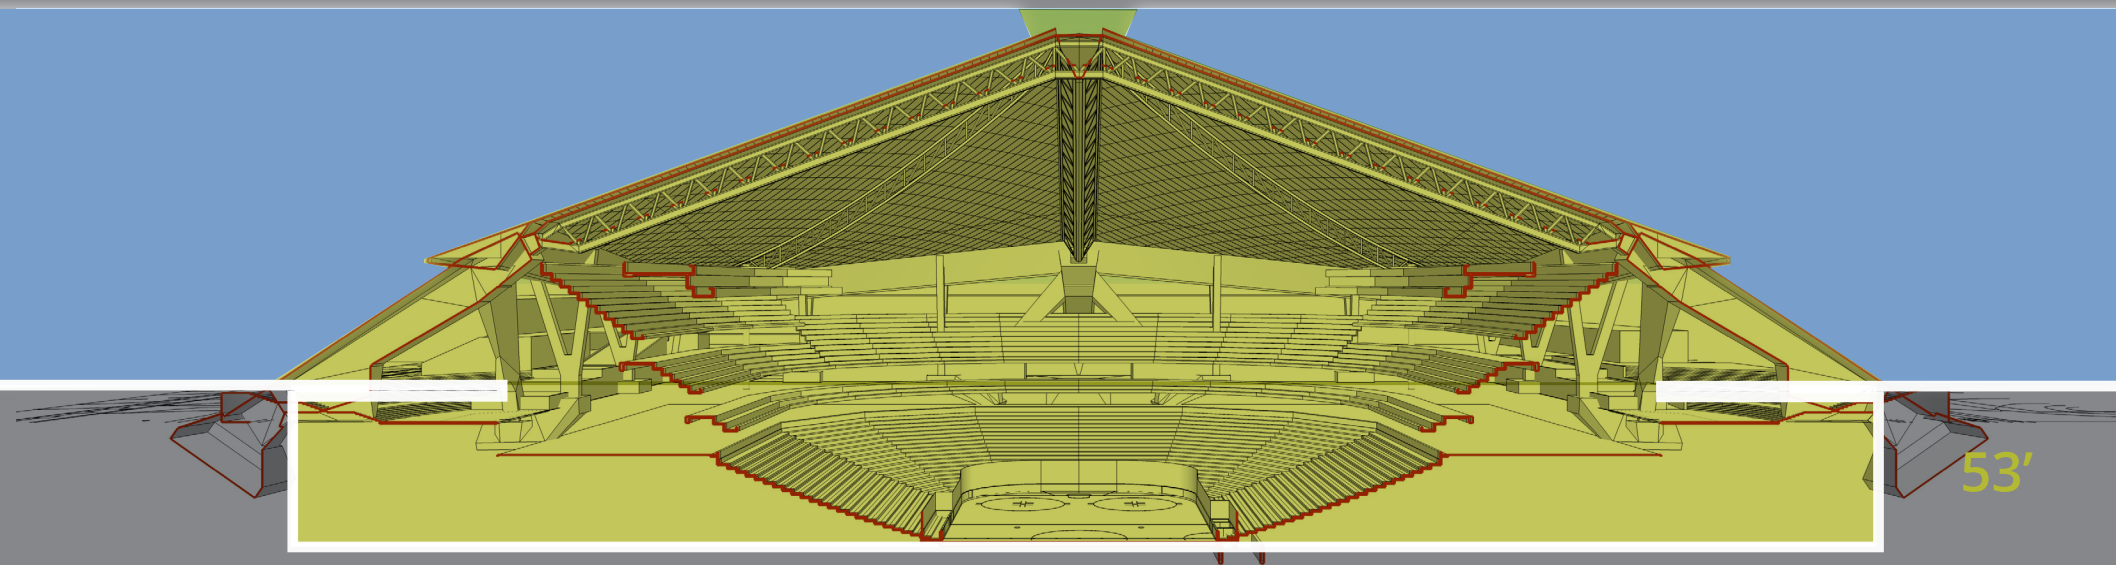

Last Revised: 07/18/2017

ARENA EXPANSION

EXPANSION TIME LINE

1962

PLAZA LEVEL

1995

PLAZA LEVEL

2020

PLAZA LEVEL

SEATTLE CENTER

SCALE

SEATTLE CENTER

SITE INFLUENCING FUNCTIONS

USER DIAGRAMS

DAILY USE

ARENA EVENT USE

SITE VIEWS

SOUTH PLAZA

KEY PLAN