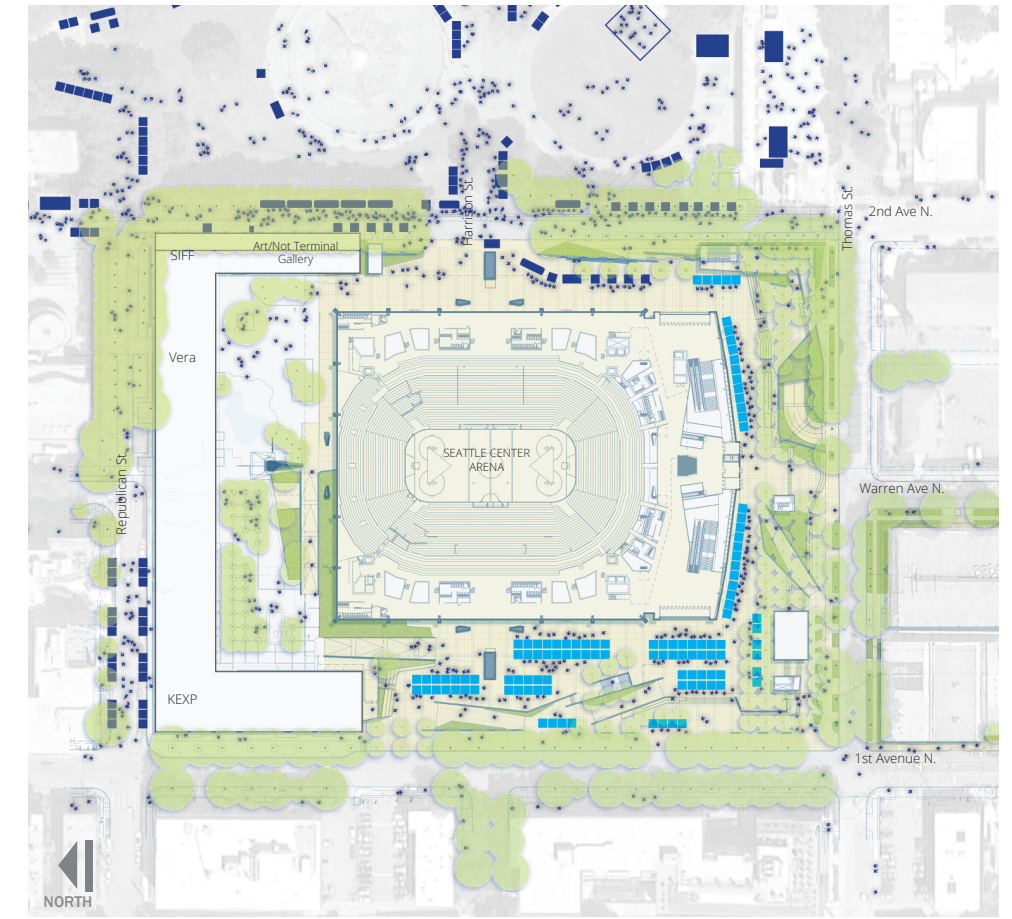

PLAZA LEVEL

SEATTLE CENTER

SCALE

SEATTLE CENTER

SITE INFLUENCING FUNCTIONS

USER DIAGRAMS

DAILY USE

ARENA EVENT USE

FESTIVAL USE

EXISTING USE FUTURE USE

SITE PLAN

PREFERRED CONCEPT

SITE DIAGRAMS

ACCESSIBLE ROUTES

SITE DIAGRAMS

GATHERING AREAS

SITE VIEWS

SOUTH PLAZA

KEY PLAN