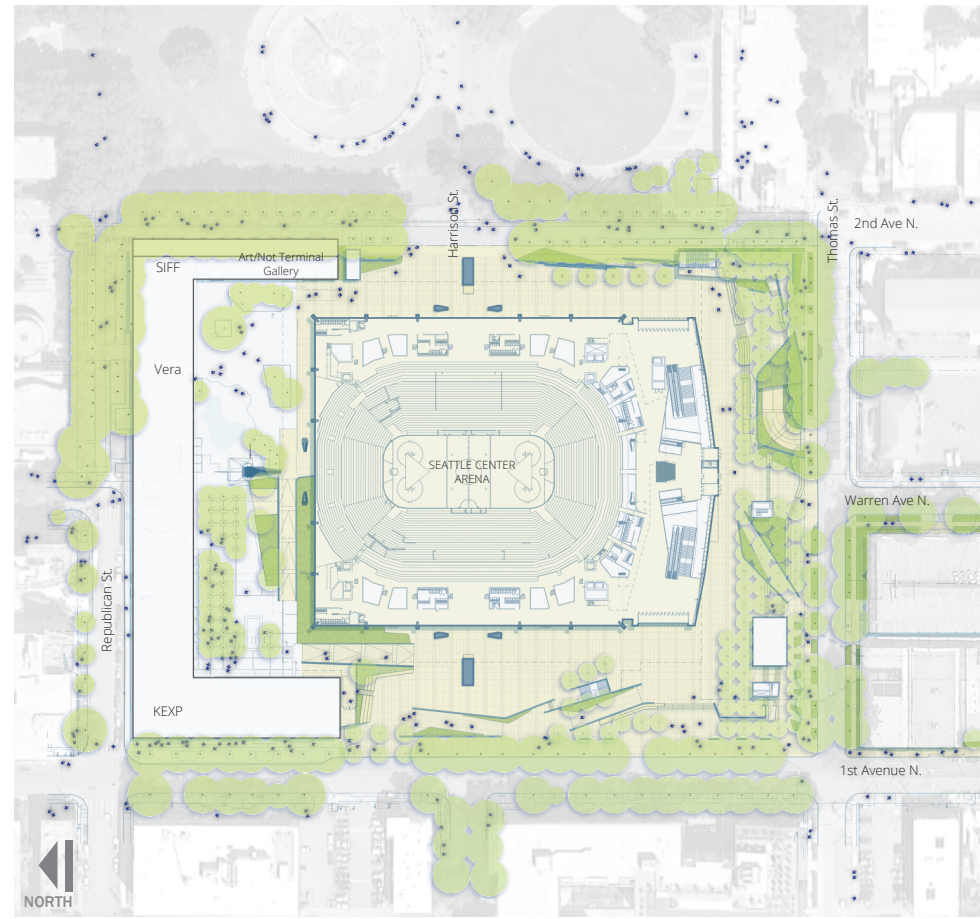

PLAZA LEVEL

SEATTLE CENTER

SCALE

SEATTLE CENTER

SITE INFLUENCING FUNCTIONS

USER DIAGRAMS

DAILY USE

ARENA EVENT USE

FESTIVAL USE

EXISTING USE FUTURE USE

SITE PLAN

PREFERRED CONCEPT

SITE DIAGRAMS

ACCESSIBLE ROUTES

SITE DIAGRAMS

GATHERING AREAS

SITE VIEWS

SOUTH PLAZA

KEY PLAN