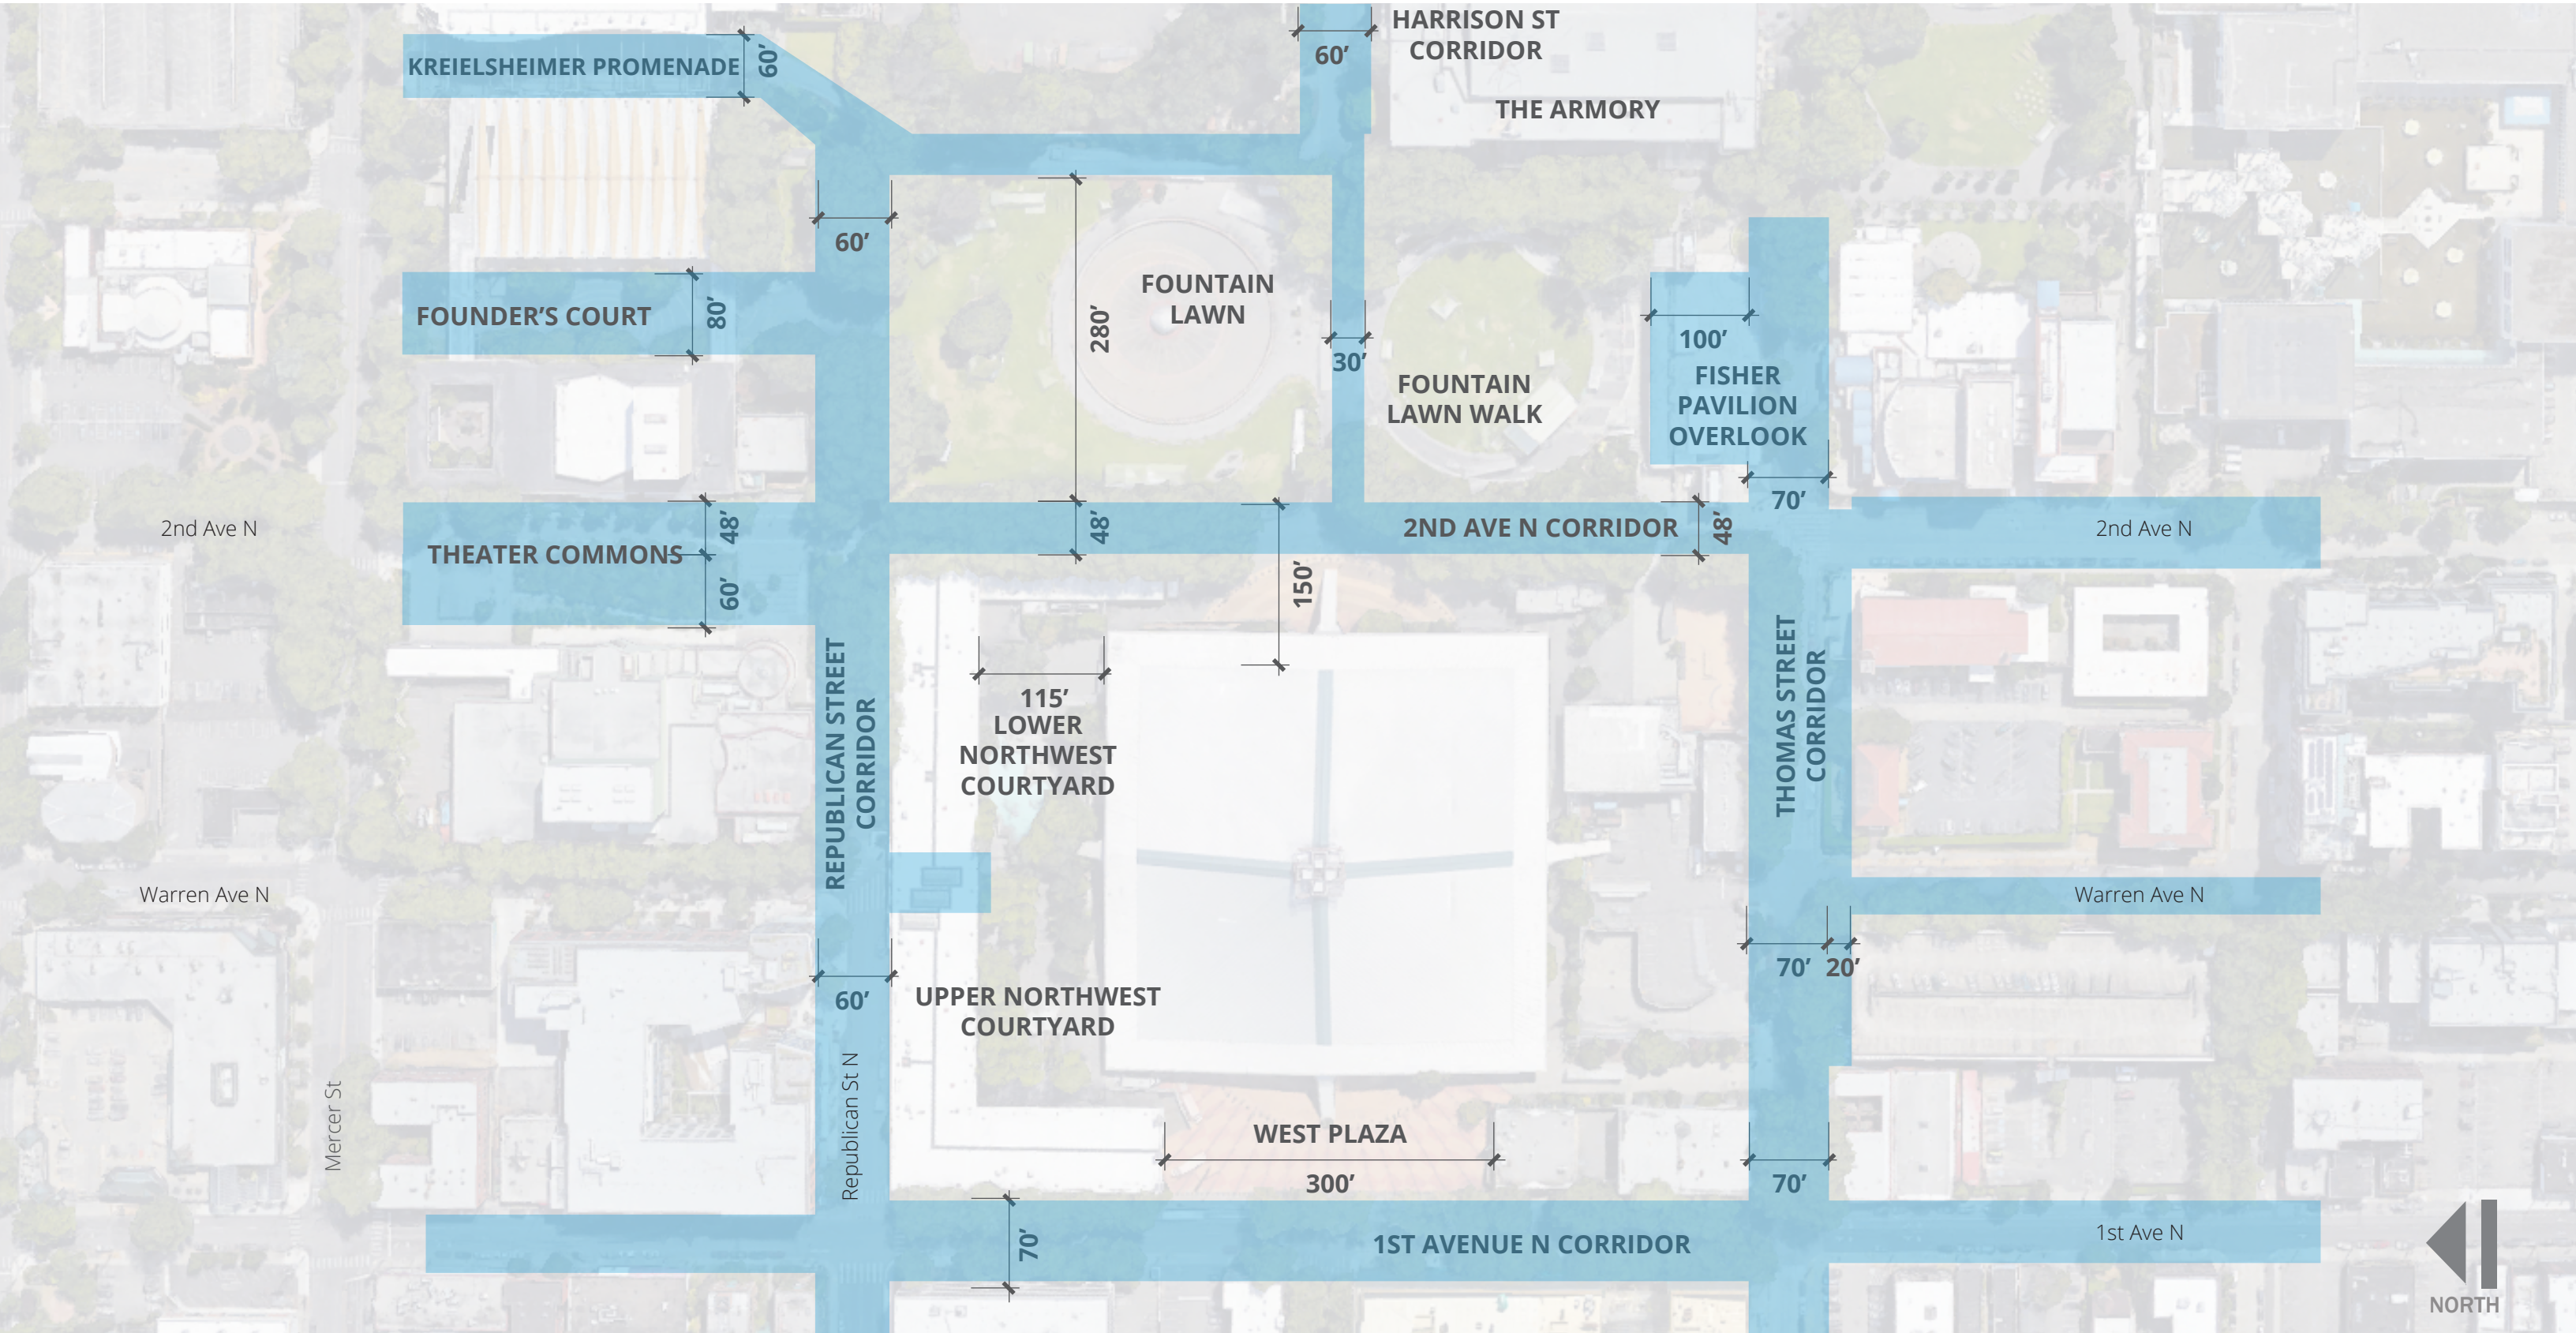

Last Revised: 07/18/2017

ARENA EXPANSION

EXPANSION TIME LINE

1962

PLAZA LEVEL

1995

PLAZA LEVEL

2020

PLAZA LEVEL

SEATTLE CENTER

SCALE

SEATTLE CENTER

SITE INFLUENCING FUNCTIONS

USER DIAGRAMS

DAILY USE

ARENA EVENT USE

SITE VIEWS

SOUTH PLAZA

KEY PLAN