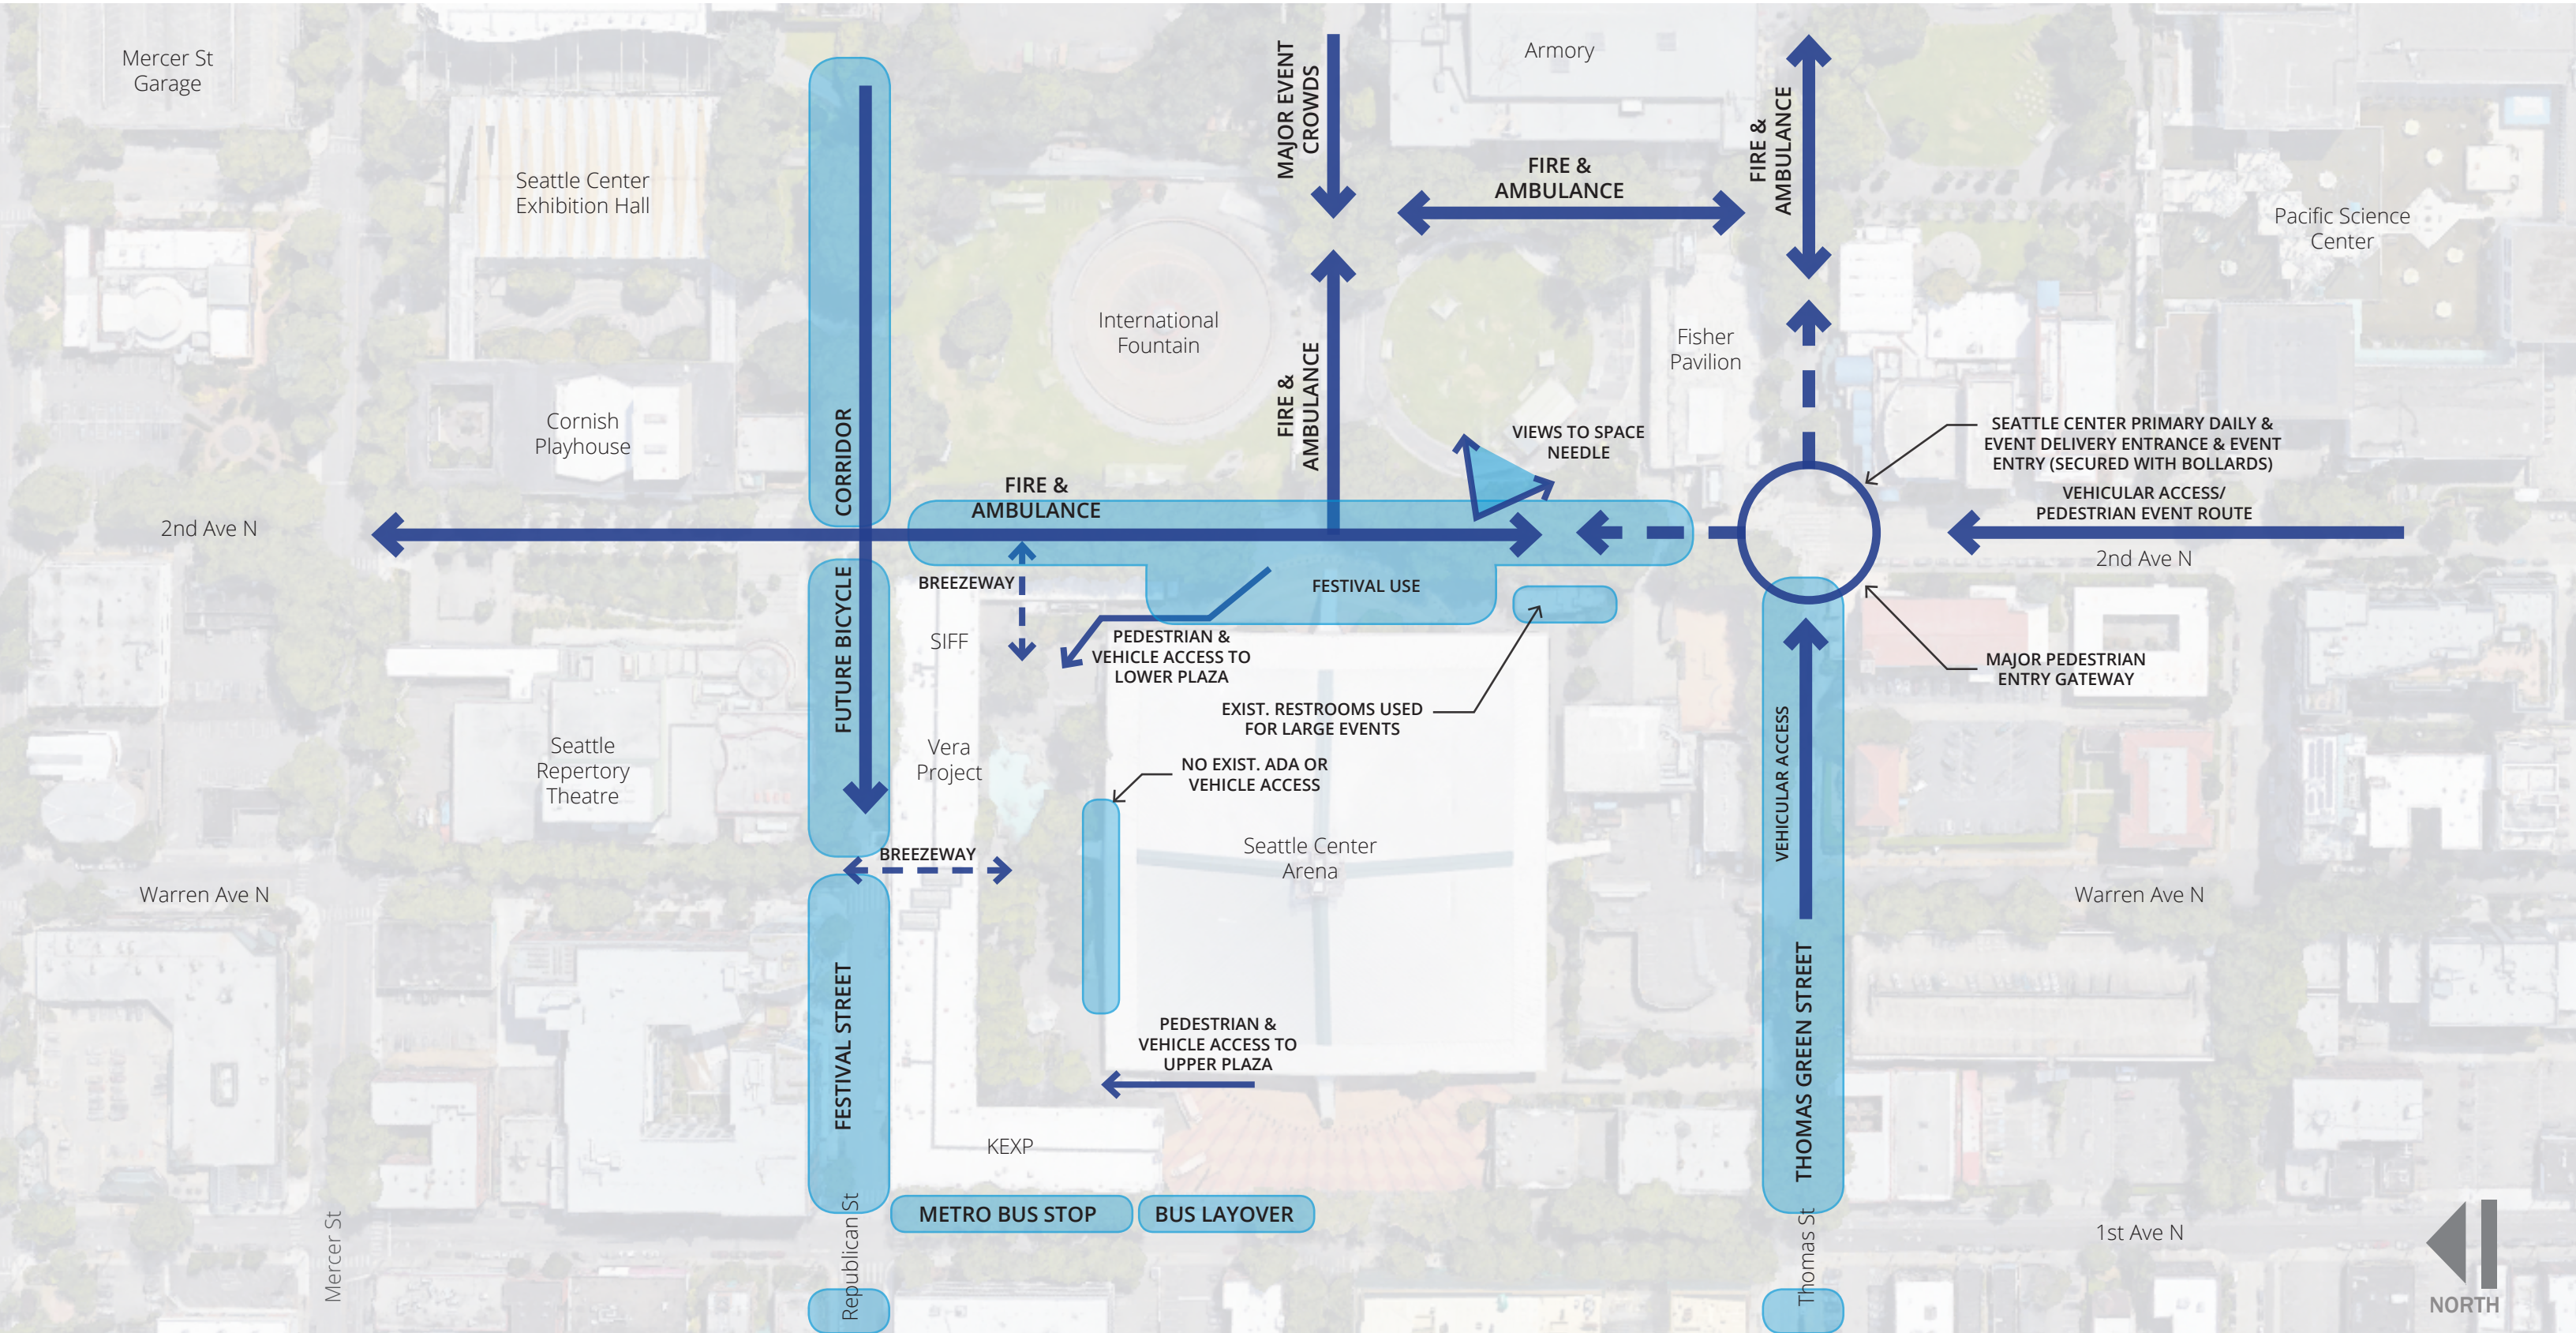

PLAZA LEVEL

SEATTLE CENTER

SCALE

SEATTLE CENTER

SITE INFLUENCING FUNCTIONS

USER DIAGRAMS

DAILY USE

ARENA EVENT USE

FESTIVAL USE

EXISTING USE FUTURE USE

SITE PLAN

PREFERRED CONCEPT

SITE DIAGRAMS

ACCESSIBLE ROUTES

SITE DIAGRAMS

GATHERING AREAS

SITE VIEWS

SOUTH PLAZA

KEY PLAN