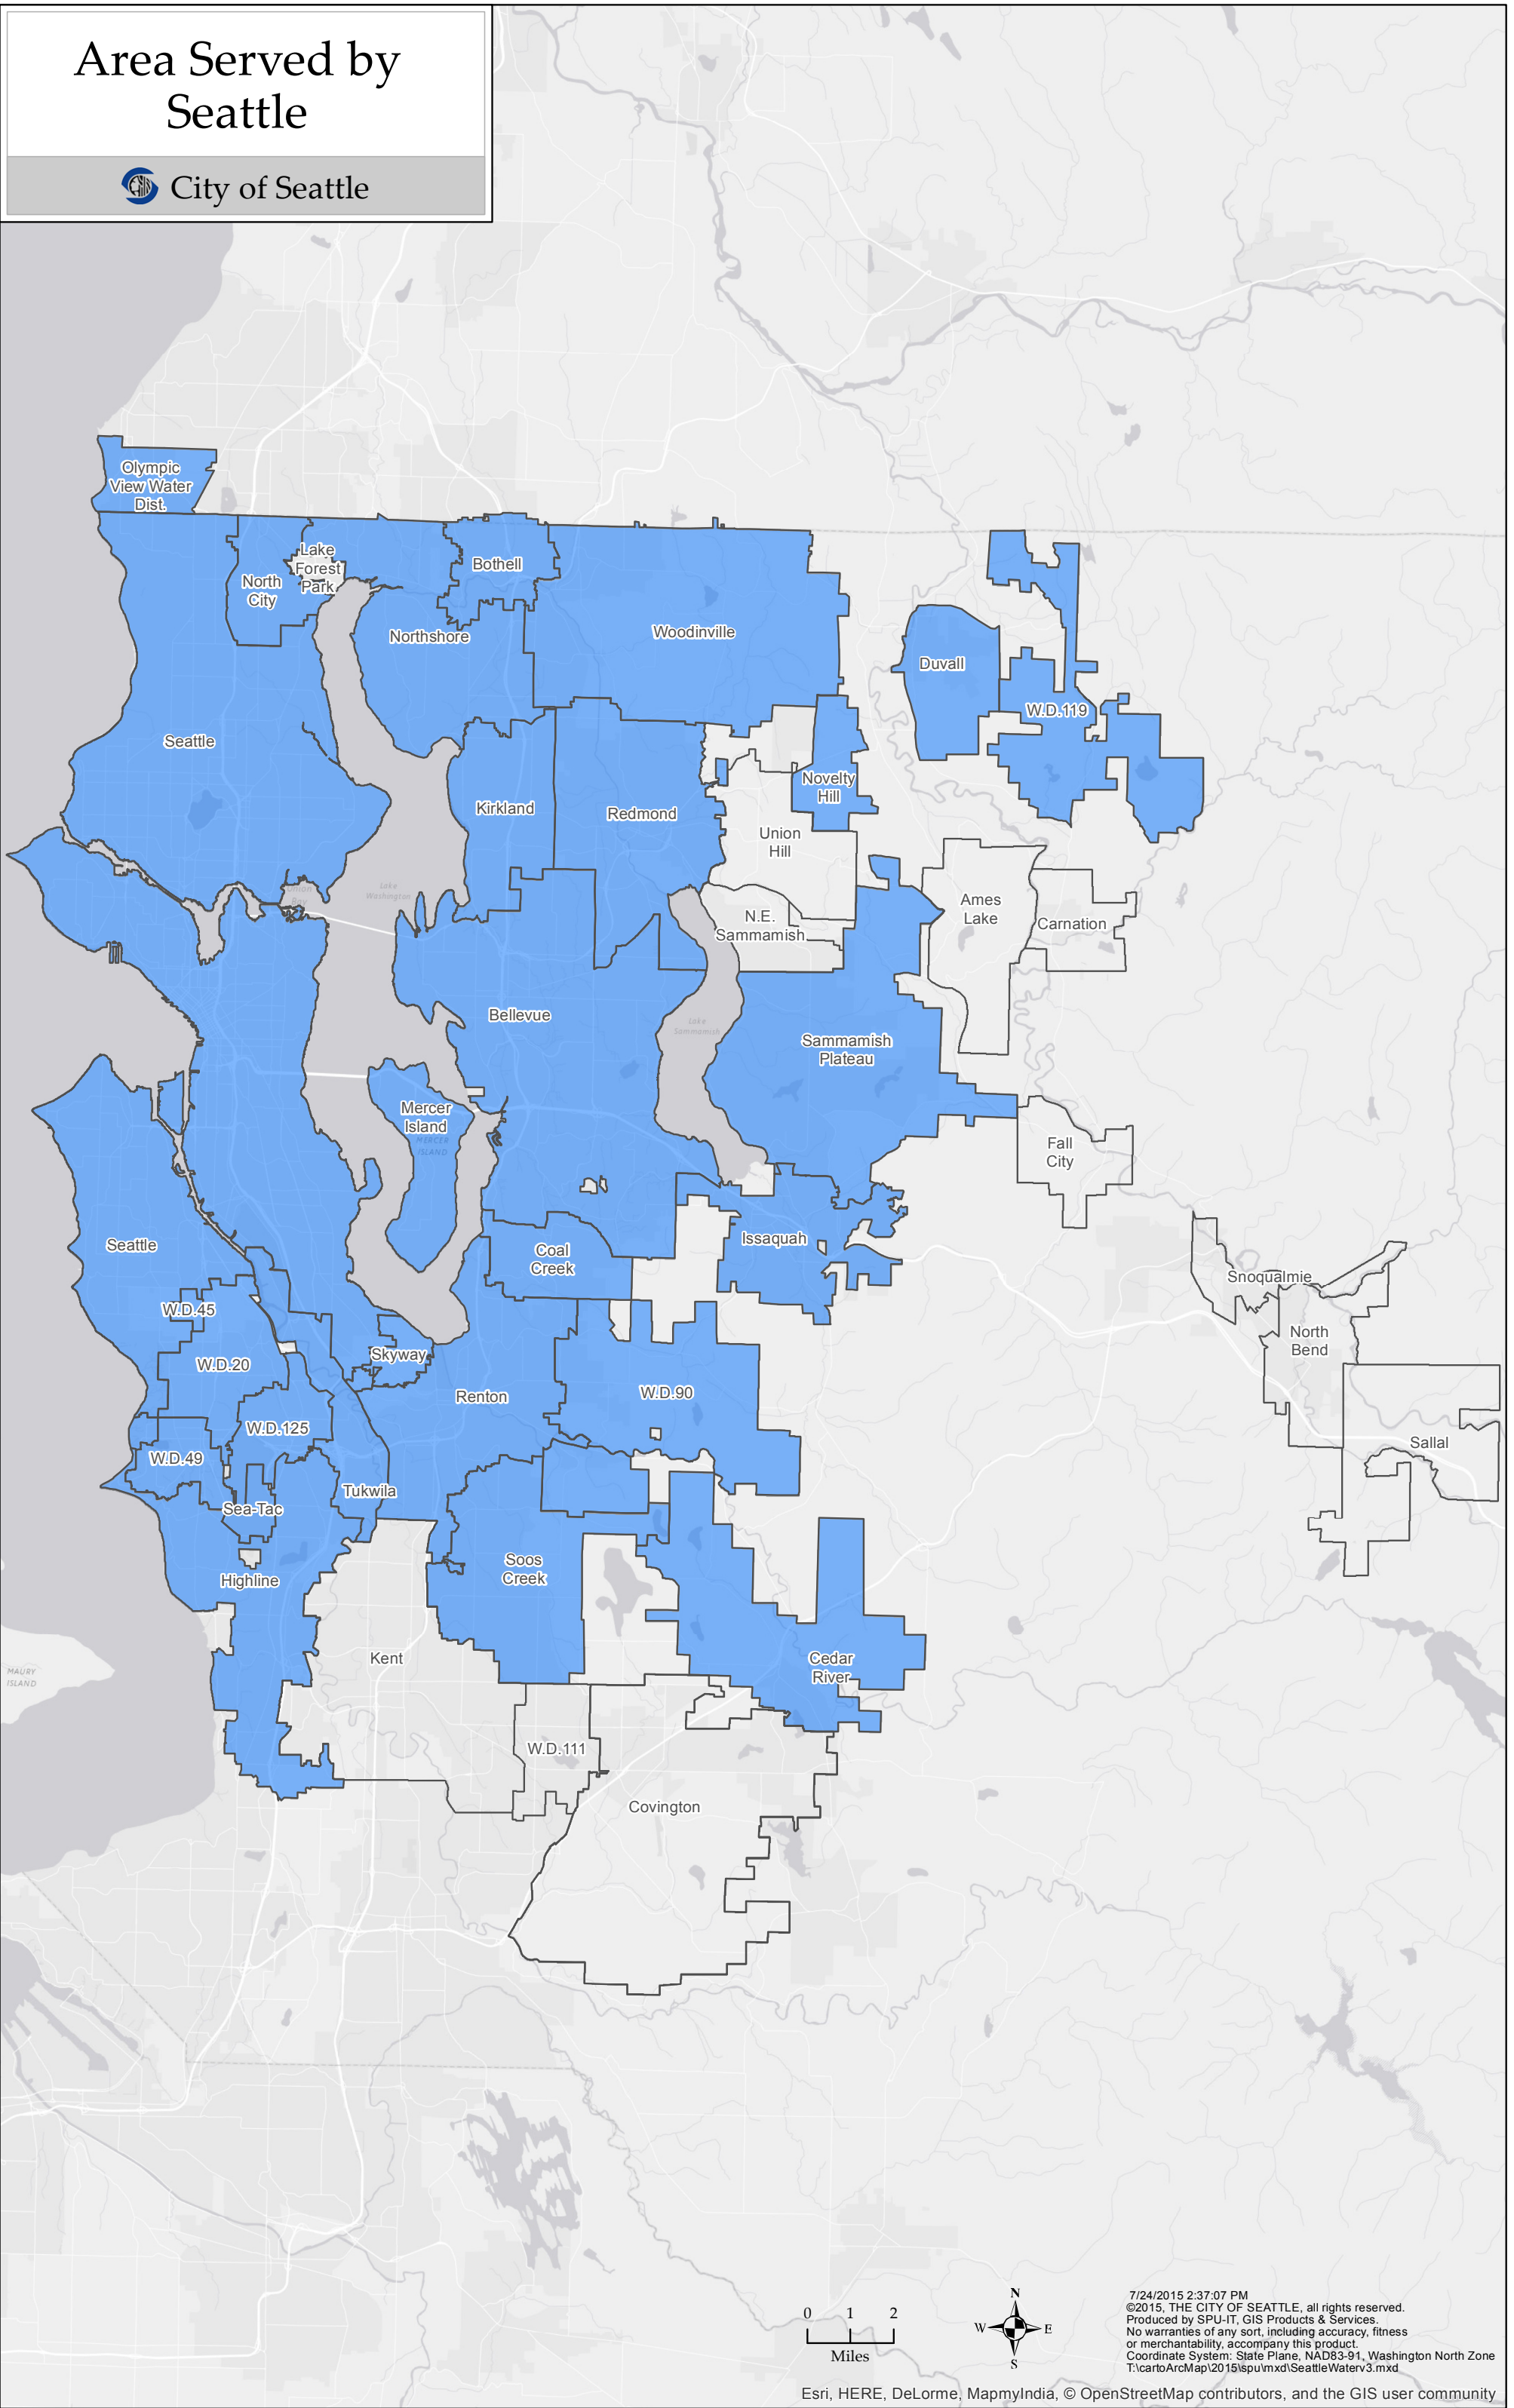

Area Served by Seattle

7/24/2015 2:37:07 PM
©2015, THE CITY OF SEATTLE, all rights reserved.
Produced by SPU-IT, GIS Products & Services.
No warranties of any sort, including accuracy, fitness
or merchantability, accompany this product.
Coordinate System: State Plane, NAD83-91, Washington North Zone
T:\cartoArcMap2015\spu\mxd\SeattleWater3.mxd