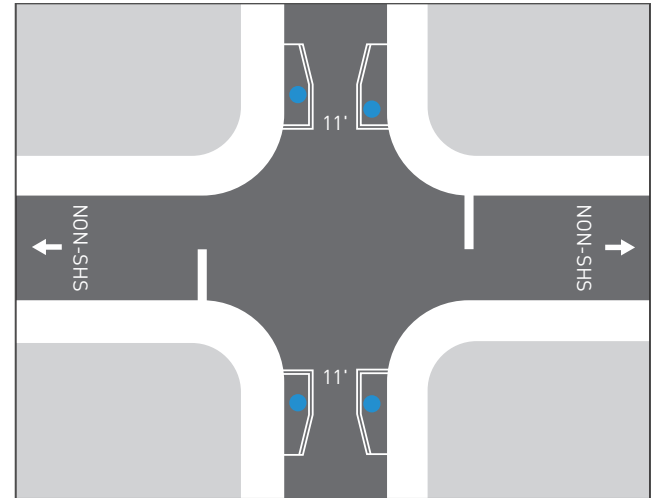

Planter:
42" Diameter x 30" Tall

Sign Block:
22" Diameter x 23" Tall

Conceptual diagram of Healthy Street intersection

Permanent Healthy Street treatments in Greenwood