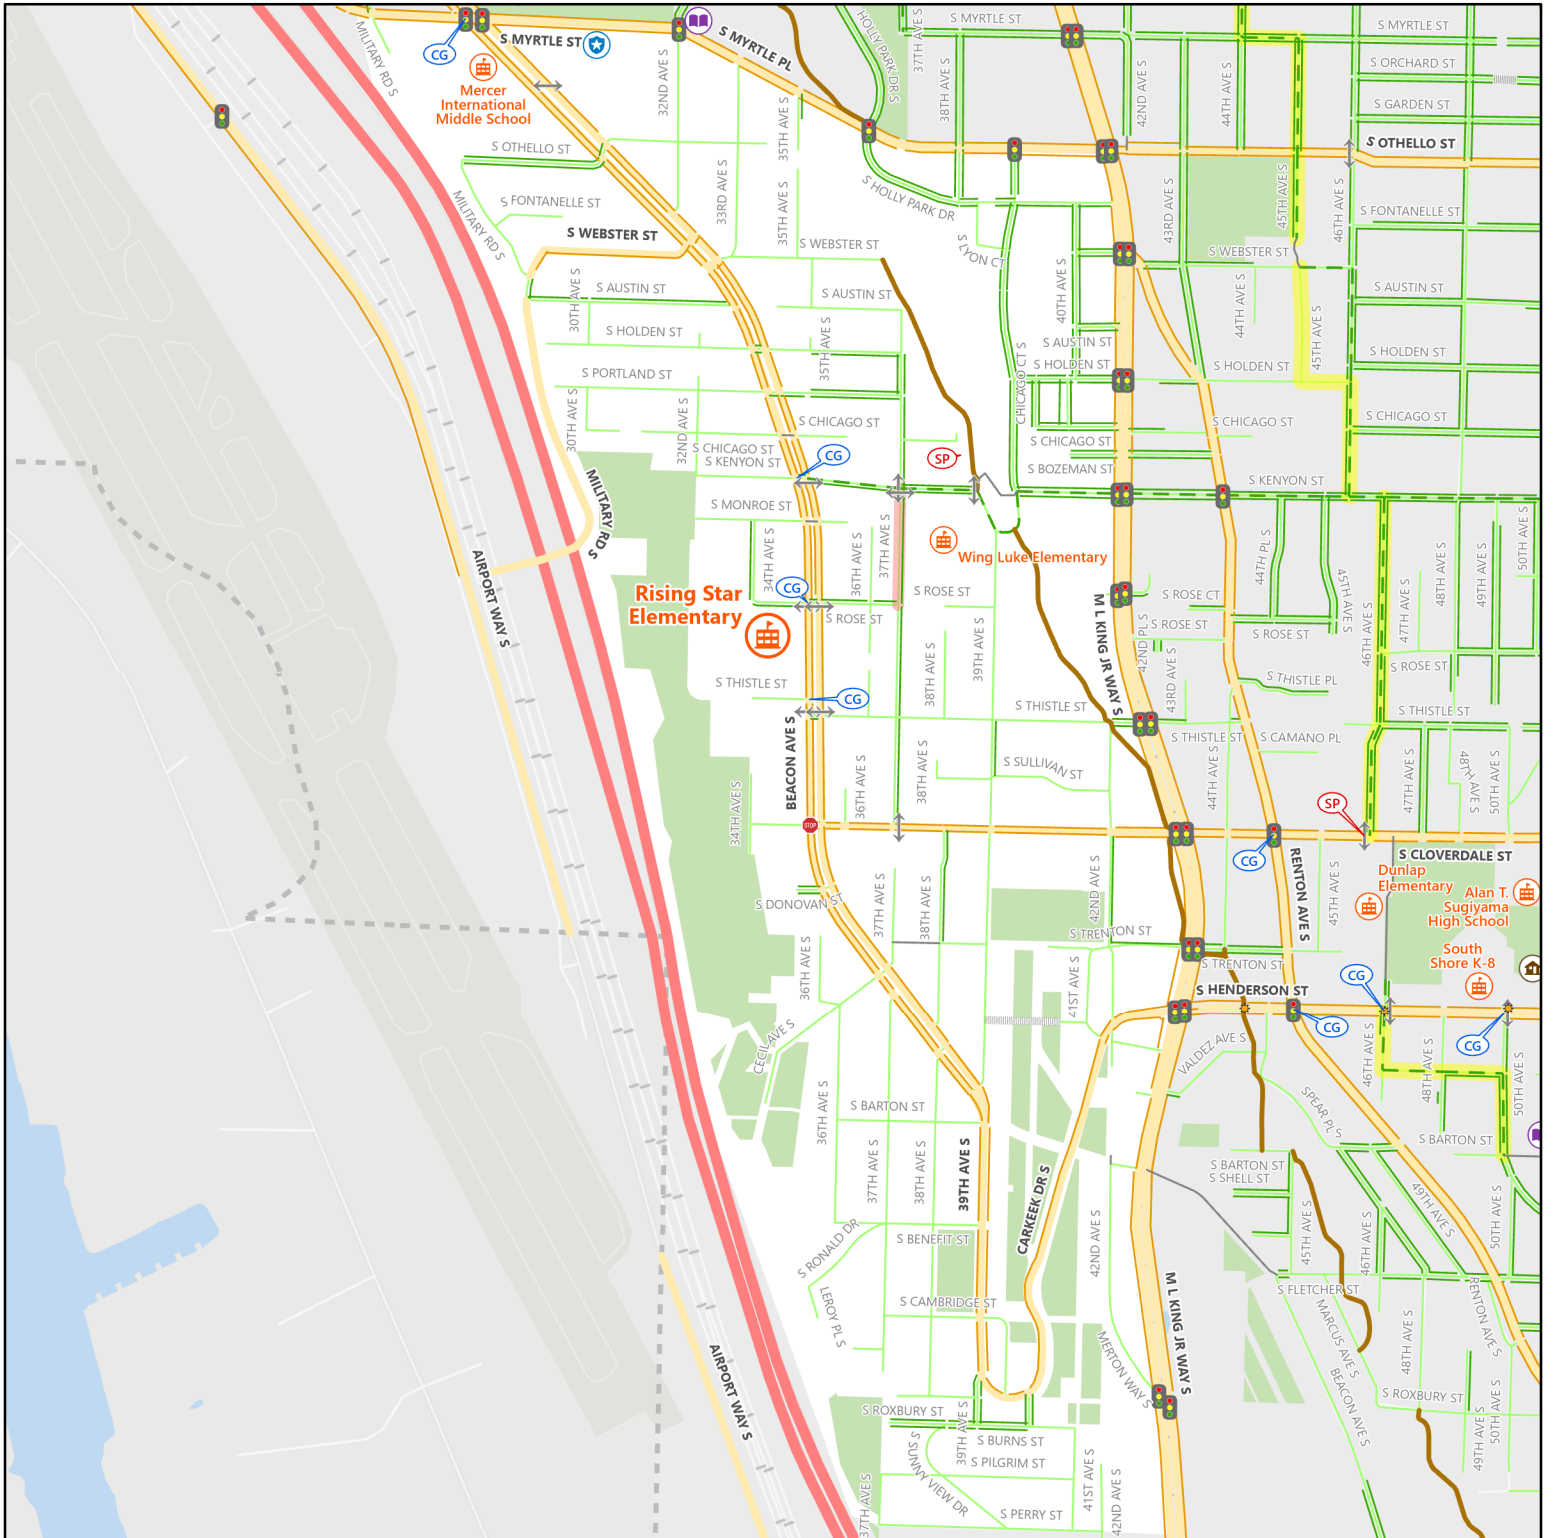

2023-24 Safe Routes to School

Rising Star Elementary

0 500 1,000 2,000 Feet

Seattle
Department of
Transportation

Author: Seattle ITD, GIS-CADD