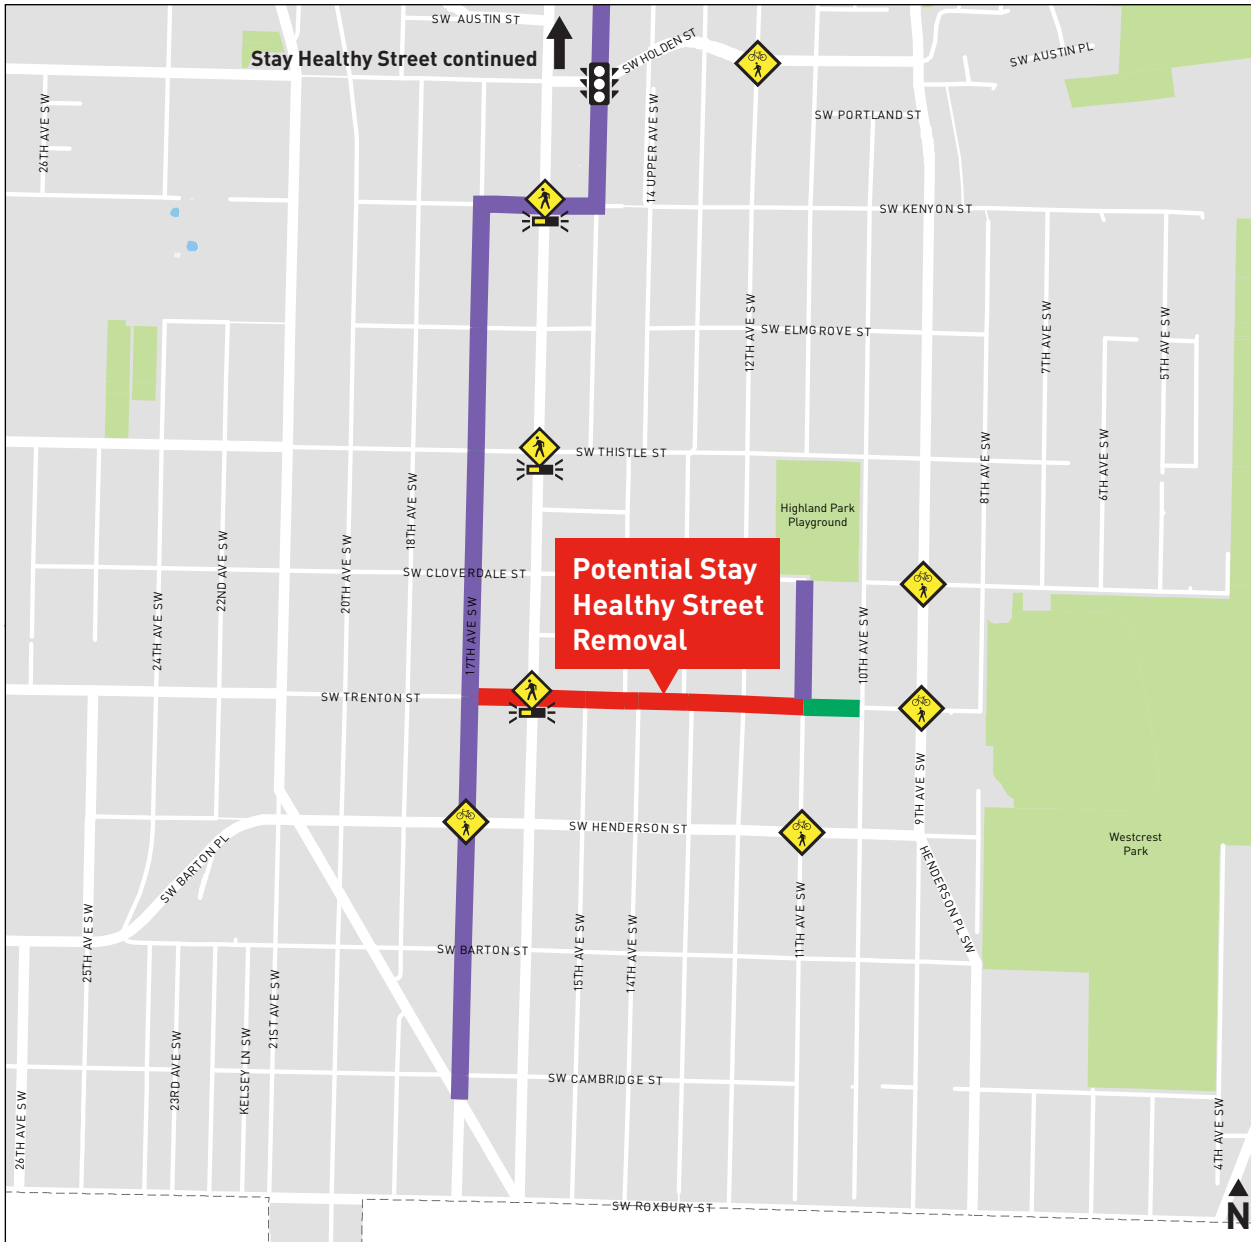

STAY HEALTHY STREETS

Delridge/Highland Park

Stay Healthy Streets Phase 1

Potential Stay Healthy Street Removal

Crossing Improvement

Crossing Signal

Flashing Beacon Crossing

Existing Bike Facilities

Neighborhood Greenway