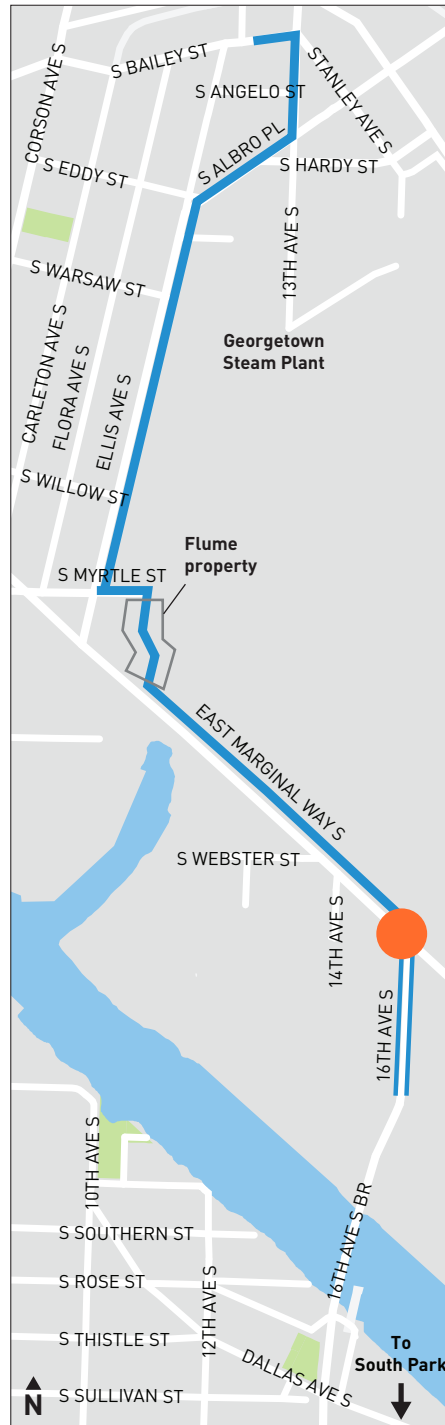

GEORGETOWN TO SOUTH PARK CONNECTION and THE NEIGHBORHOOD STREET FUND

January 2021

-  Georgetown to South Park Connection Preferred route - Currently being developed into 60% design.
-  Georgetown to South Park Safe Connections Project (Intersection of E Marginal Way S and 16th Ave S)