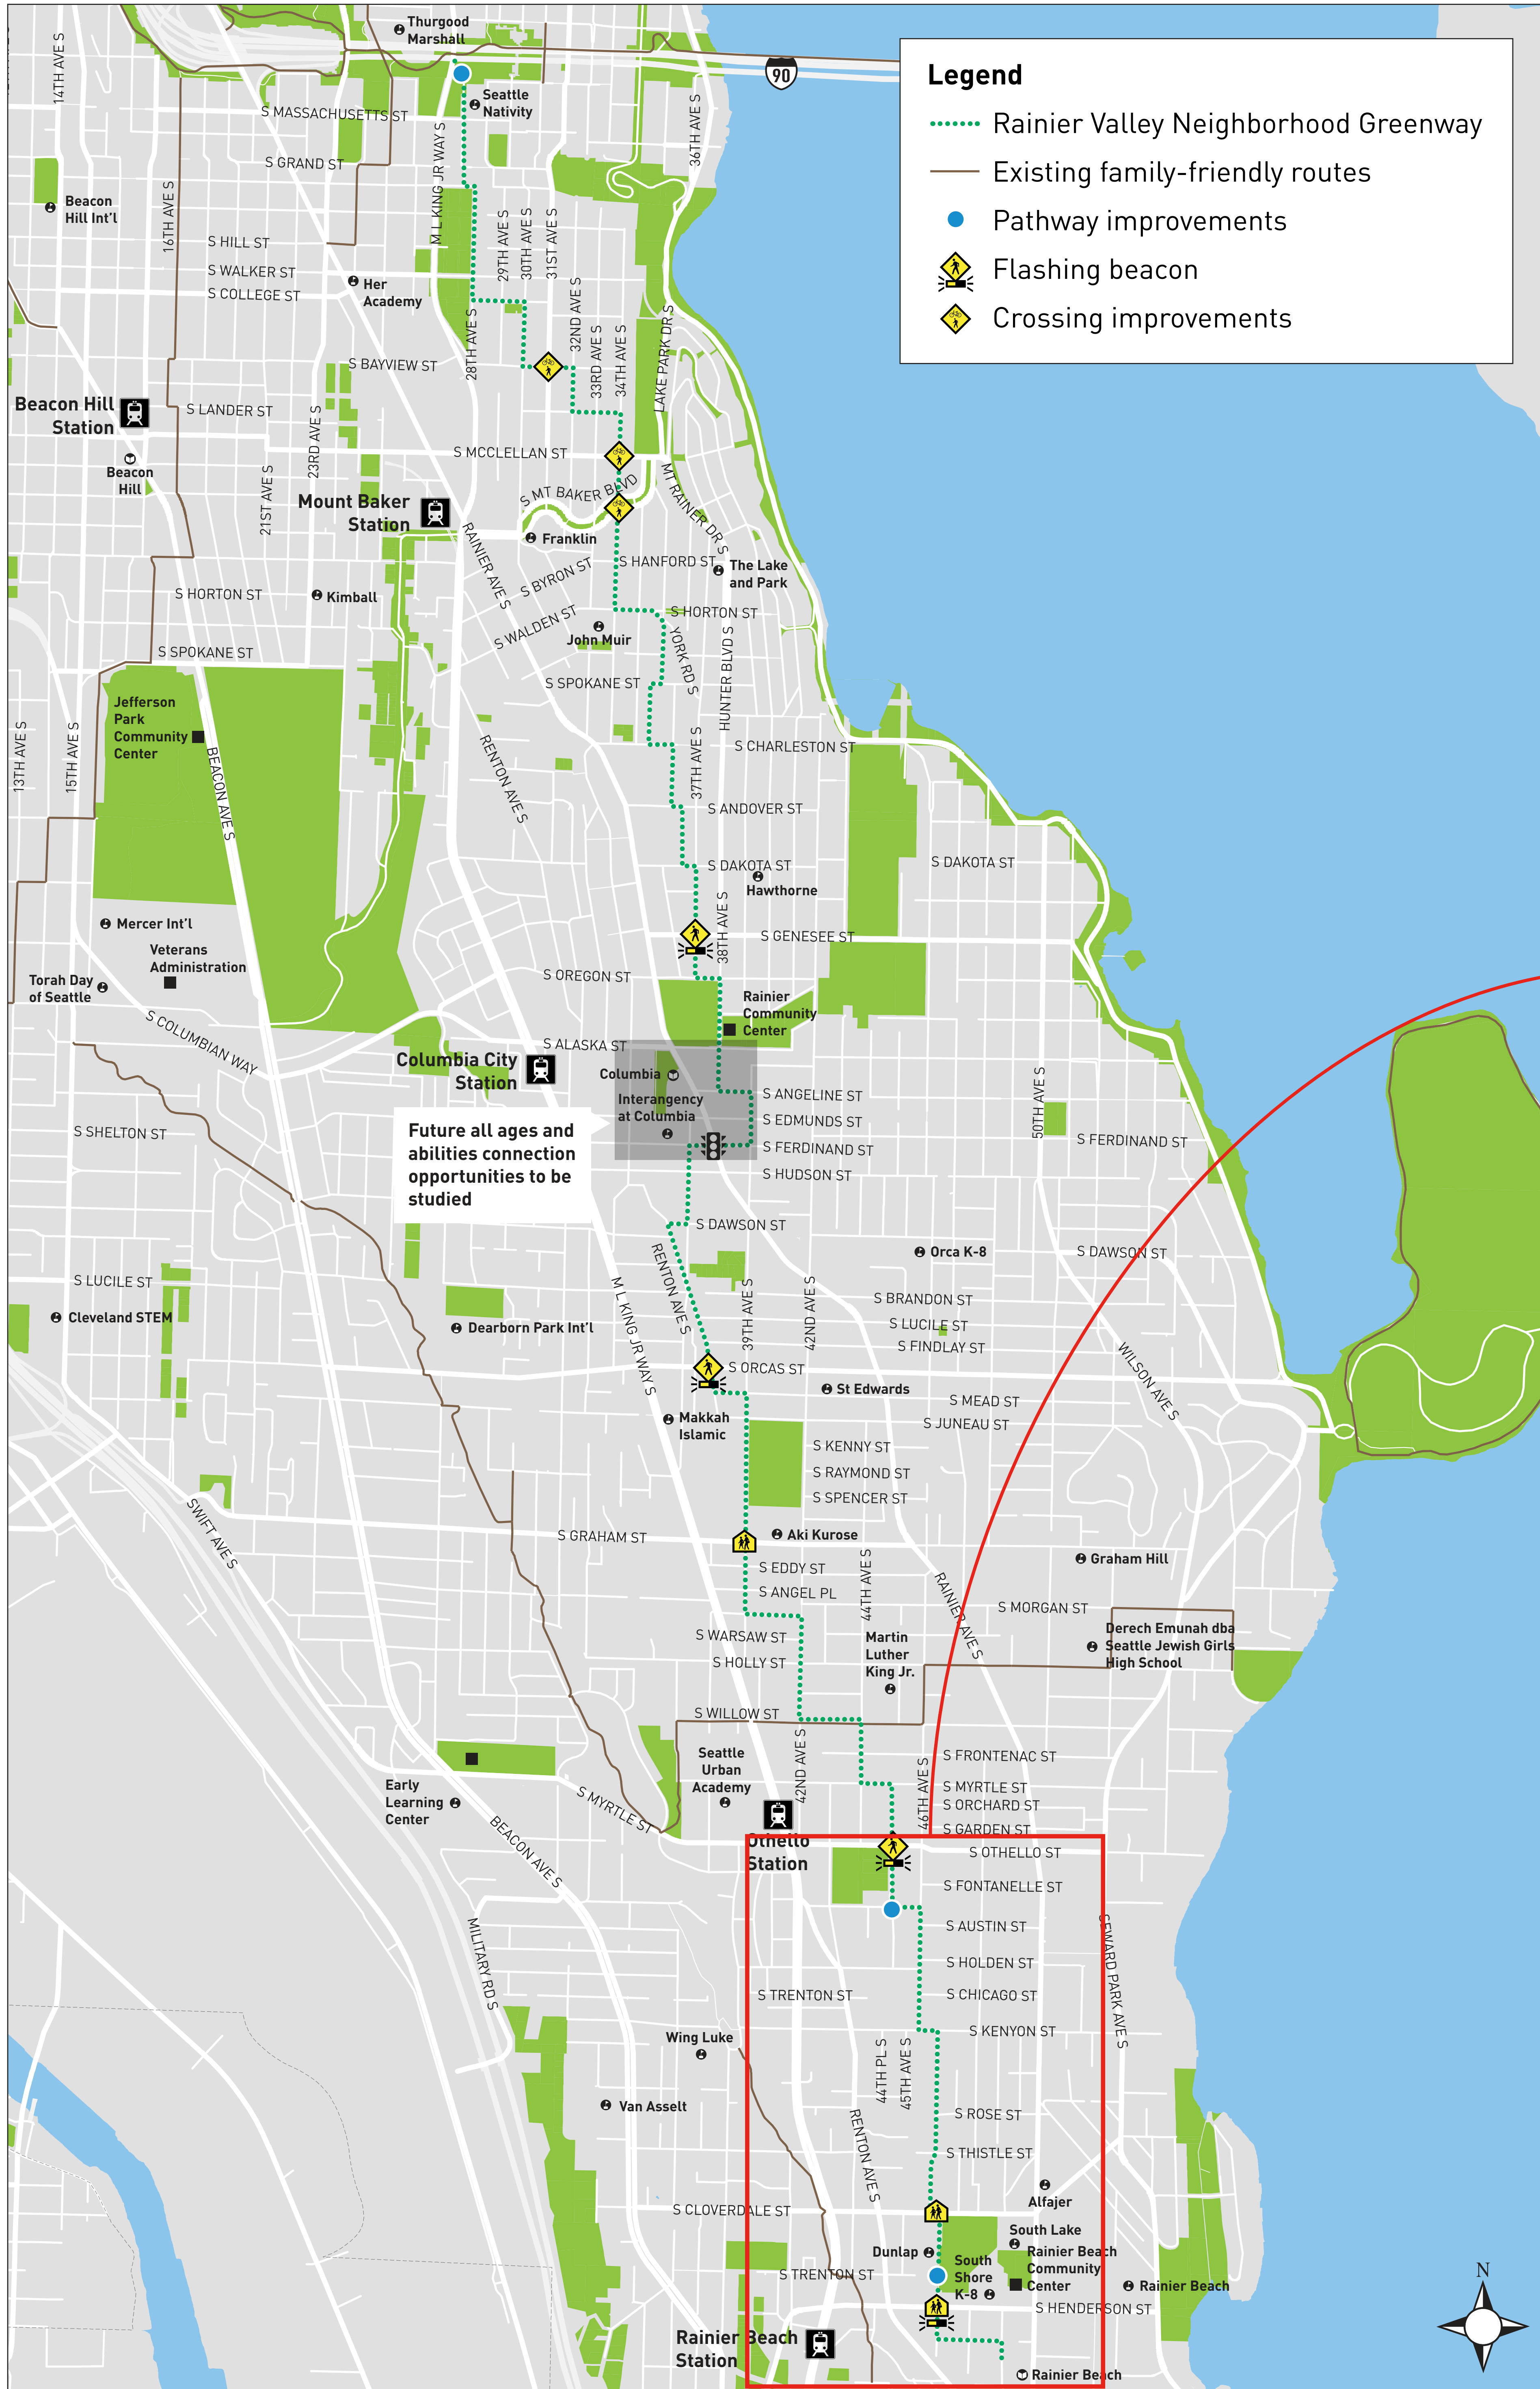

# RAINIER VALLEY NEIGHBORHOOD GREENWAY

- # Artwork Locations
- ..... Neighborhood Greenway

- Lana Blinderman**  
*Snapshots of the Neighborhood*  
[www.exactorycreative.com](http://www.exactorycreative.com)
- Isobel Davis**  
*Beeline to Dinner*  
[www.isobeldavisart.com](http://www.isobeldavisart.com)
- Miya Sukune**  
*Feast*  
[www.miyasukune.com](http://www.miyasukune.com)
- Lawrence Pitre**  
*Poles of Unity*  
[www.lcpitre.com](http://www.lcpitre.com)
- Karey Kessler**  
*A Path of Wonderment & Connection*  
[www.kareykessler.com](http://www.kareykessler.com)
- Susan Ringstad-Emery**  
*Going Places - Rainier Valley*  
[www.zhibit.org/susanringstademeryart](http://www.zhibit.org/susanringstademeryart)
- Angie Hinojos Yusuf**  
*Utopia*  
[www.mutinybaystudios.weebly.com](http://www.mutinybaystudios.weebly.com)