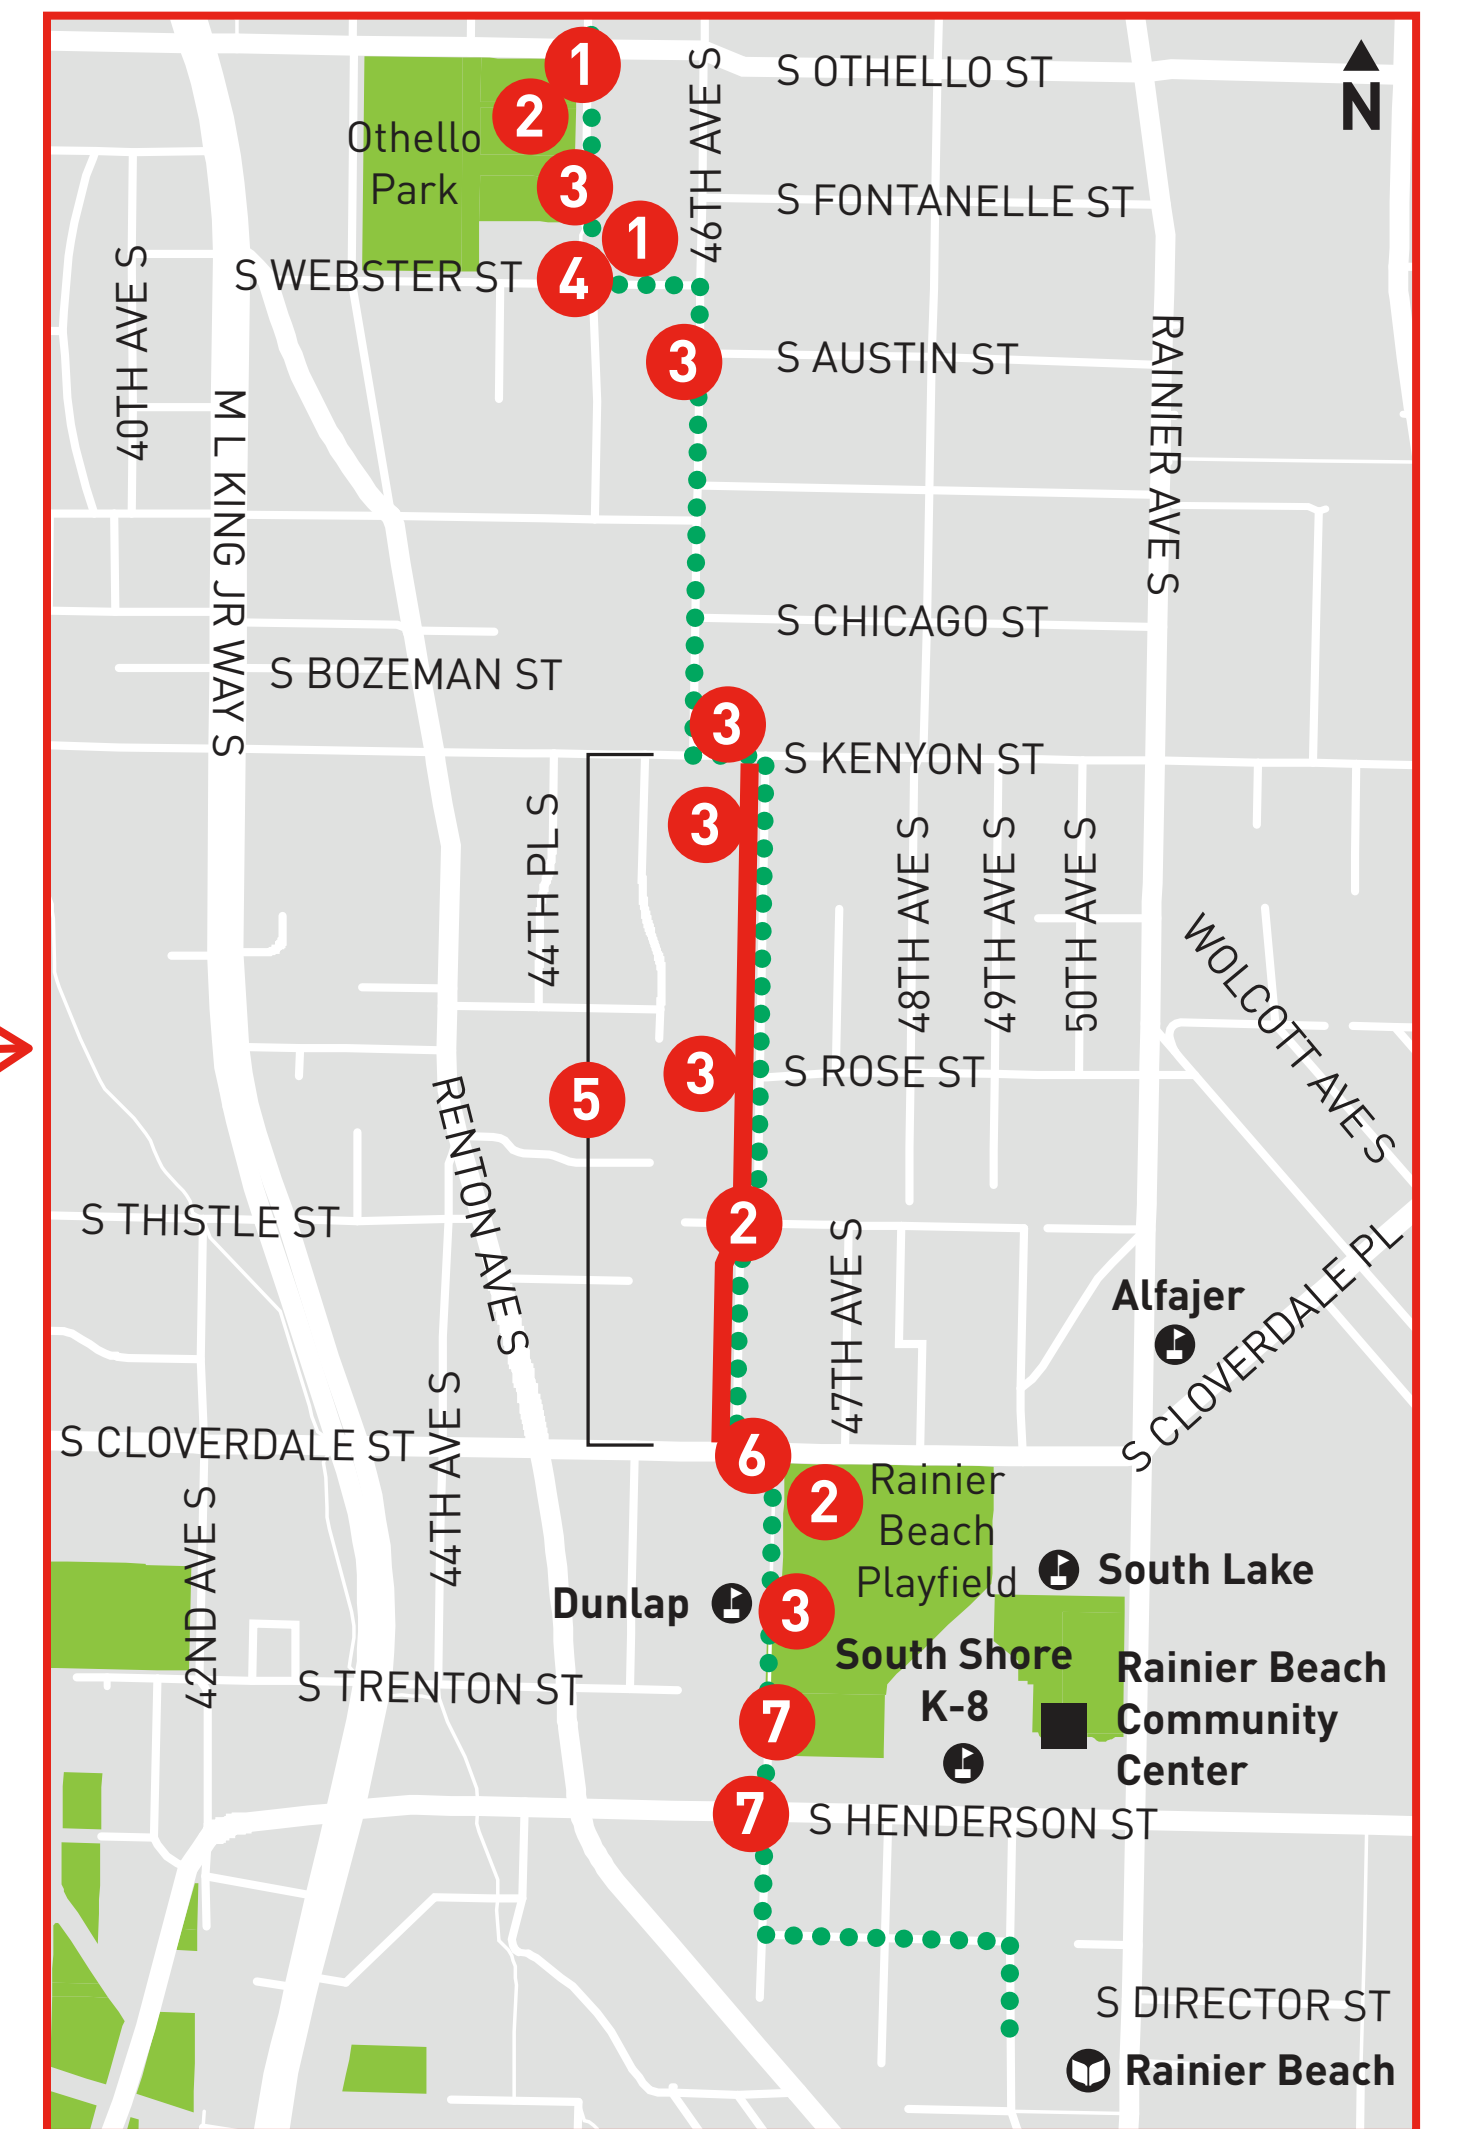

# RAINIER VALLEY NEIGHBORHOOD GREENWAY

- # Artwork Locations
- ..... Neighborhood Greenway

- Lana Blinderman**  
*Snapshots of the Neighborhood*  
[www.exactorycreative.com](http://www.exactorycreative.com)
- Isobel Davis**  
*Beeline to Dinner*  
[www.isobeldavisart.com](http://www.isobeldavisart.com)
- Miya Sukune**  
*Feast*  
[www.miyasukune.com](http://www.miyasukune.com)
- Lawrence Pitre**  
*Poles of Unity*  
[www.lcpitre.com](http://www.lcpitre.com)
- Karey Kessler**  
*A Path of Wonderment & Connection*  
[www.kareykessler.com](http://www.kareykessler.com)
- Susan Ringstad-Emery**  
*Going Places - Rainier Valley*  
[www.zhibit.org/susanringstademeryart](http://www.zhibit.org/susanringstademeryart)
- Angie Hinojos Yusuf**  
*Utopia*  
[www.mutinybaystudios.weebly.com](http://www.mutinybaystudios.weebly.com)