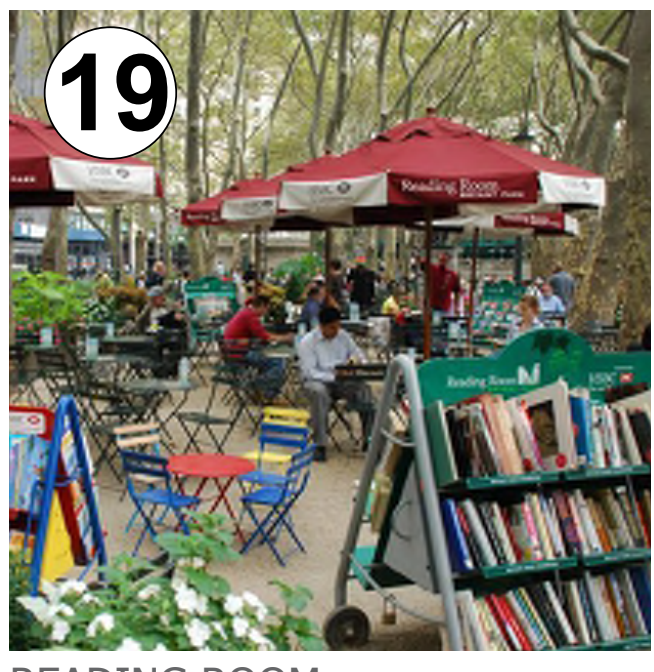

15 SHADED SEATING AREA

16 HARVEST TABLE SEATING

17 PET RELIEF AREA (DOG DOT)

18 HAMMOCK/SWING SEATING

19 READING ROOM

20 CONTEMPLATIVE SEATING

21 MOUNDED PLAY AREA

22 SCULPTURAL PLAY STRUCTURE

31 SEASONAL DISPLAYS

32 OUTDOOR FITNESS SPACE

33 FOOD VENDOR ACCESS

34 OUTDOOR CHESS

35 NATURALISTIC PLAY FEATURE

36 TREE GROVE PLANTING

SEPTEMBER 10, 2017

WEST SEATTLE JUNCTION PARK