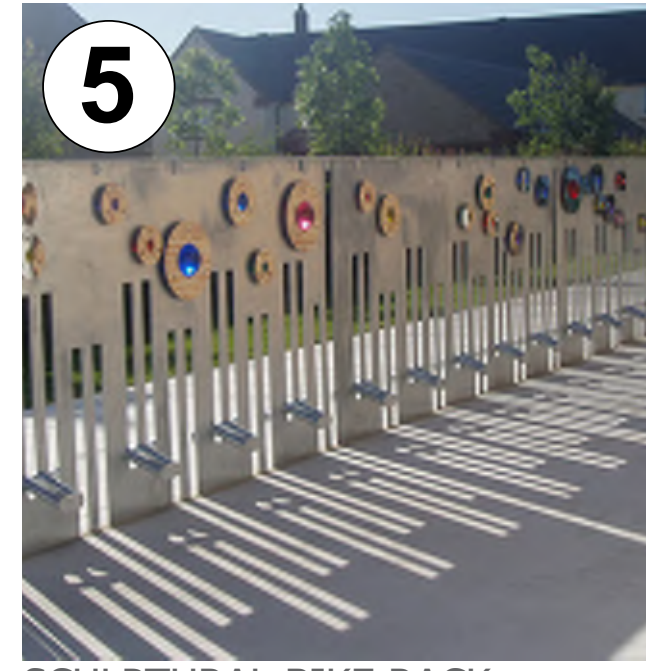

DESIGN ELEMENTS

GGLO DESIGN

1 NATIVE/ADAPTIVE PLANTINGS

2 BUILT-IN LOUNGE SEATING

3 DRINKING/PET FOUNTAIN

4 LAWN/PICNIC AREA

5 SCULPTURAL BIKE RACK

6 POLLINATOR PLANTING

7 OUTDOOR CINEMA

8 PAVILION / BAND SHELL

9 BUFFER PLANTINGS

10 DECORATIVE RETAINING WALL

11 BOCCIE BALL AREA

12 RAIN ACTIVATED ARTWORK

13 TABLE TENNIS

14 SHUFFLEBOARD

15 SHADED SEATING AREA

16 HARVEST TABLE SEATING

17 PET RELIEF AREA (DOG DOT)

18 HAMMOCK/SWING SEATING

19 READING ROOM

20 CONTEMPLATIVE SEATING

21 MOUNDED PLAY AREA

22 SCULPTURAL PLAY STRUCTURE

31 SEASONAL DISPLAYS

32 OUTDOOR FITNESS SPACE

33 FOOD VENDOR ACCESS

34 OUTDOOR CHESS

35 NATURALISTIC PLAY FEATURE

36 TREE GROVE PLANTING

SEPTEMBER 10, 2017

WEST SEATTLE JUNCTION PARK