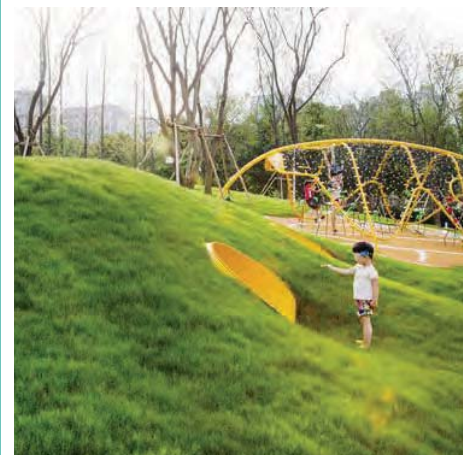

CLIMBING WALL, SLIDE & SAND