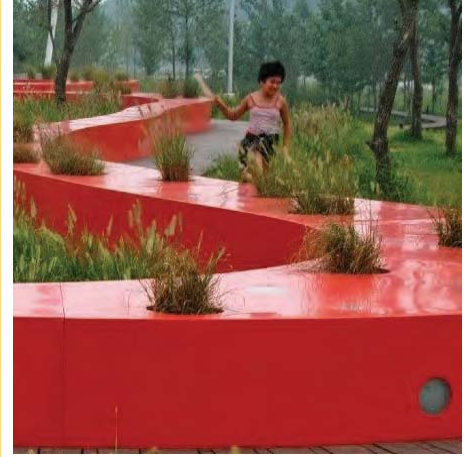

ACTIVITY | 活动 | ACTIVIDAD
HOẠT ĐỘNG | WAXGABADKA

RUNNING