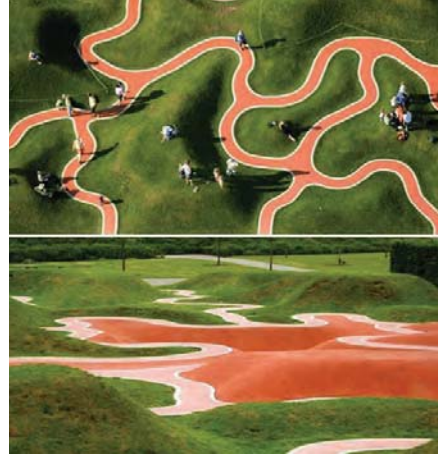

FLEXIBLE PLAY - MOUNDS AND FREE PLAY