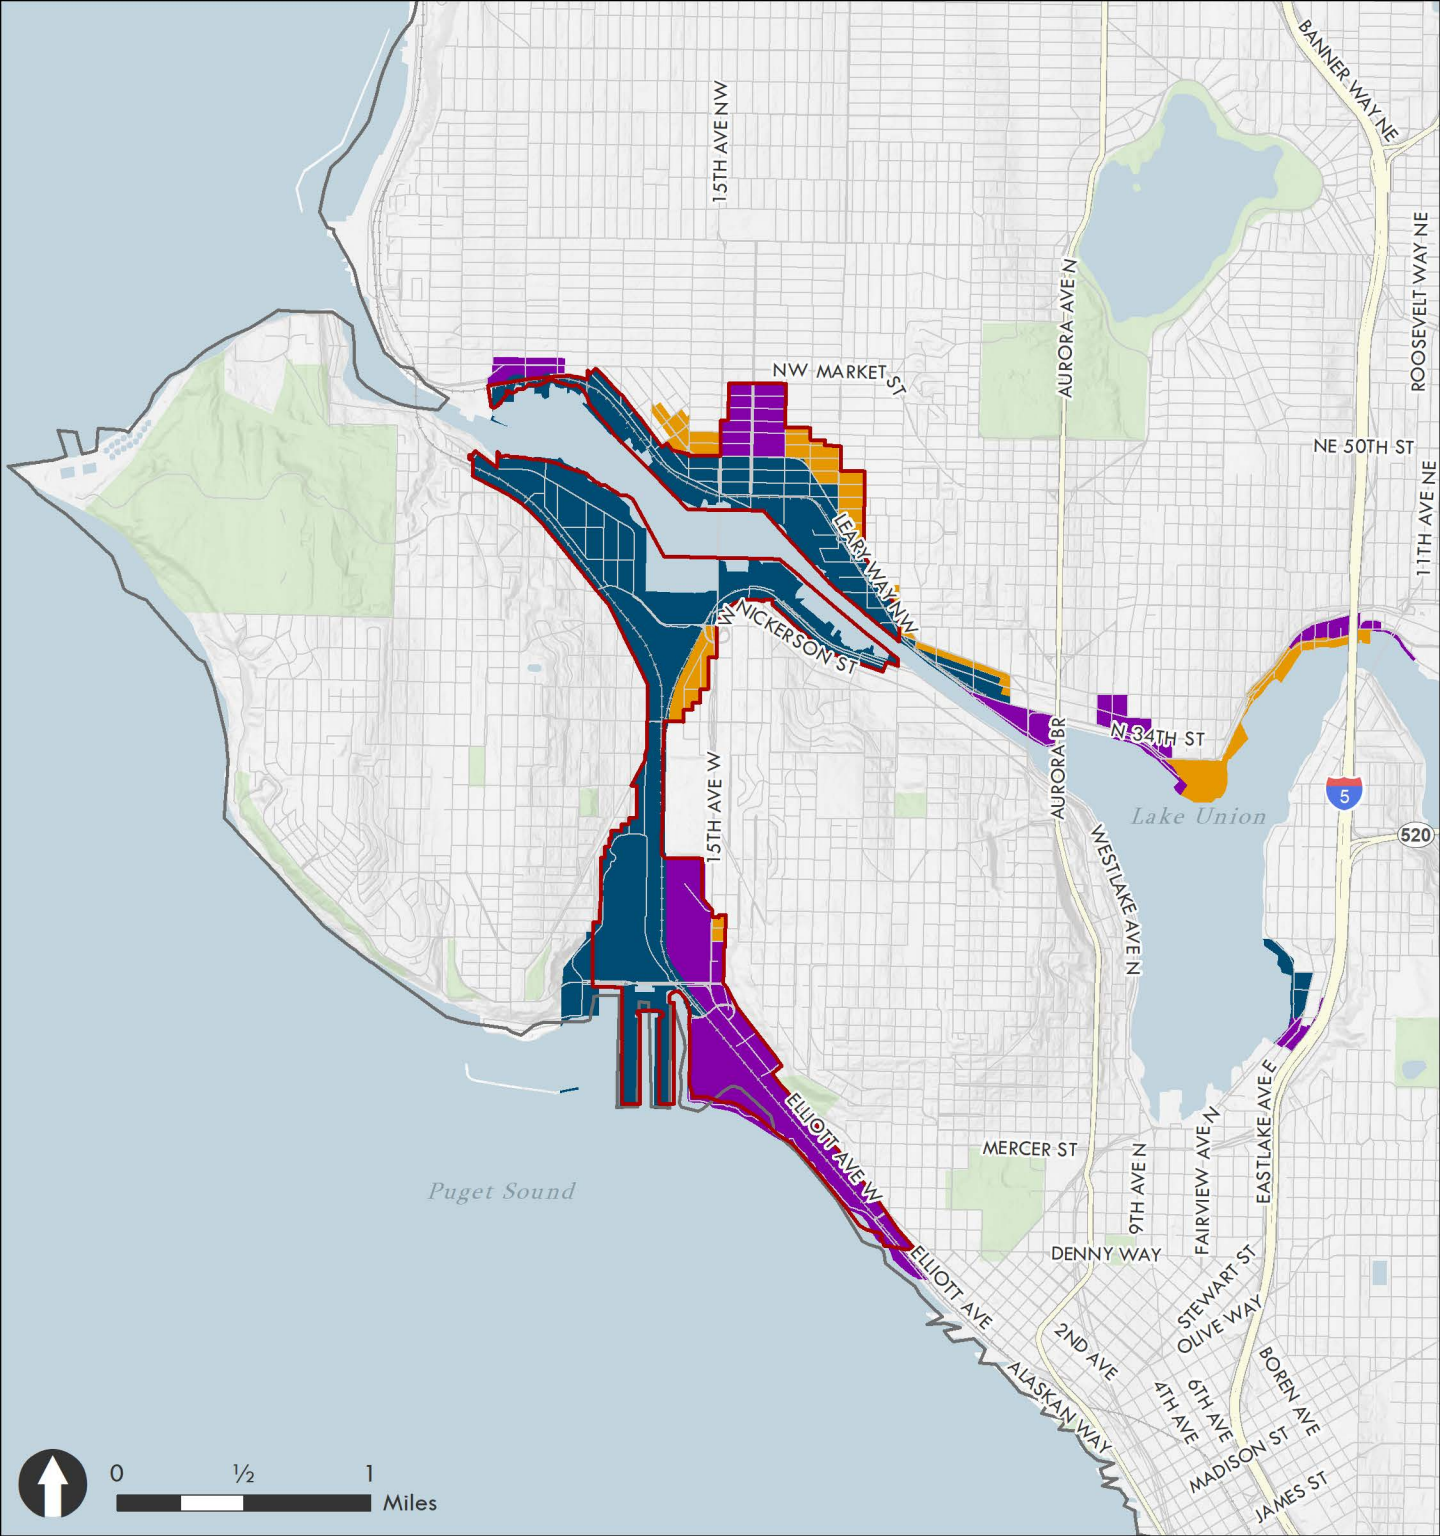

Map Date: November 2021

- City of Seattle
- UGAs
- Public Lands
- Manufacturing Industrial Centers**
- Ballard-Interbay MIC
- Duwamish MIC

- Alternative 2 - Limited**
- Industry & Innovation
- Urban Industrial
- Maritime, Manufacturing & Logistics

Map Date: November 2021

- City of Seattle
- UGAs
- Public Lands
- Manufacturing Industrial Centers**
- Ballard-Interbay MIC
- Duwamish MIC

- Alternative 3 - Targeted**
- Industry & Innovation
- Urban Industrial
- Maritime, Manufacturing & Logistics
- Seattle Mixed

Map Date: November 2021

- | | |
|---|-------------------------------------|
| City of Seattle | Alternative 4 - Expanded |
| UGAs | Industry & Innovation |
| Public Lands | Urban Industrial |
| Manufacturing Industrial Centers | Maritime, Manufacturing & Logistics |
| Ballard-Interbay MIC | Seattle Mixed |
| Duwamish MIC | |

Map Date: November 2021

Puget Sound

- City of Seattle
- UGAs
- Public Lands
- Manufacturing Industrial Centers**
- Ballard-Interbay MIC
- Duwamish MIC

- Alternative 1 - No Action**
- Industrial Buffer
 - Industrial Commercial
 - Industrial General