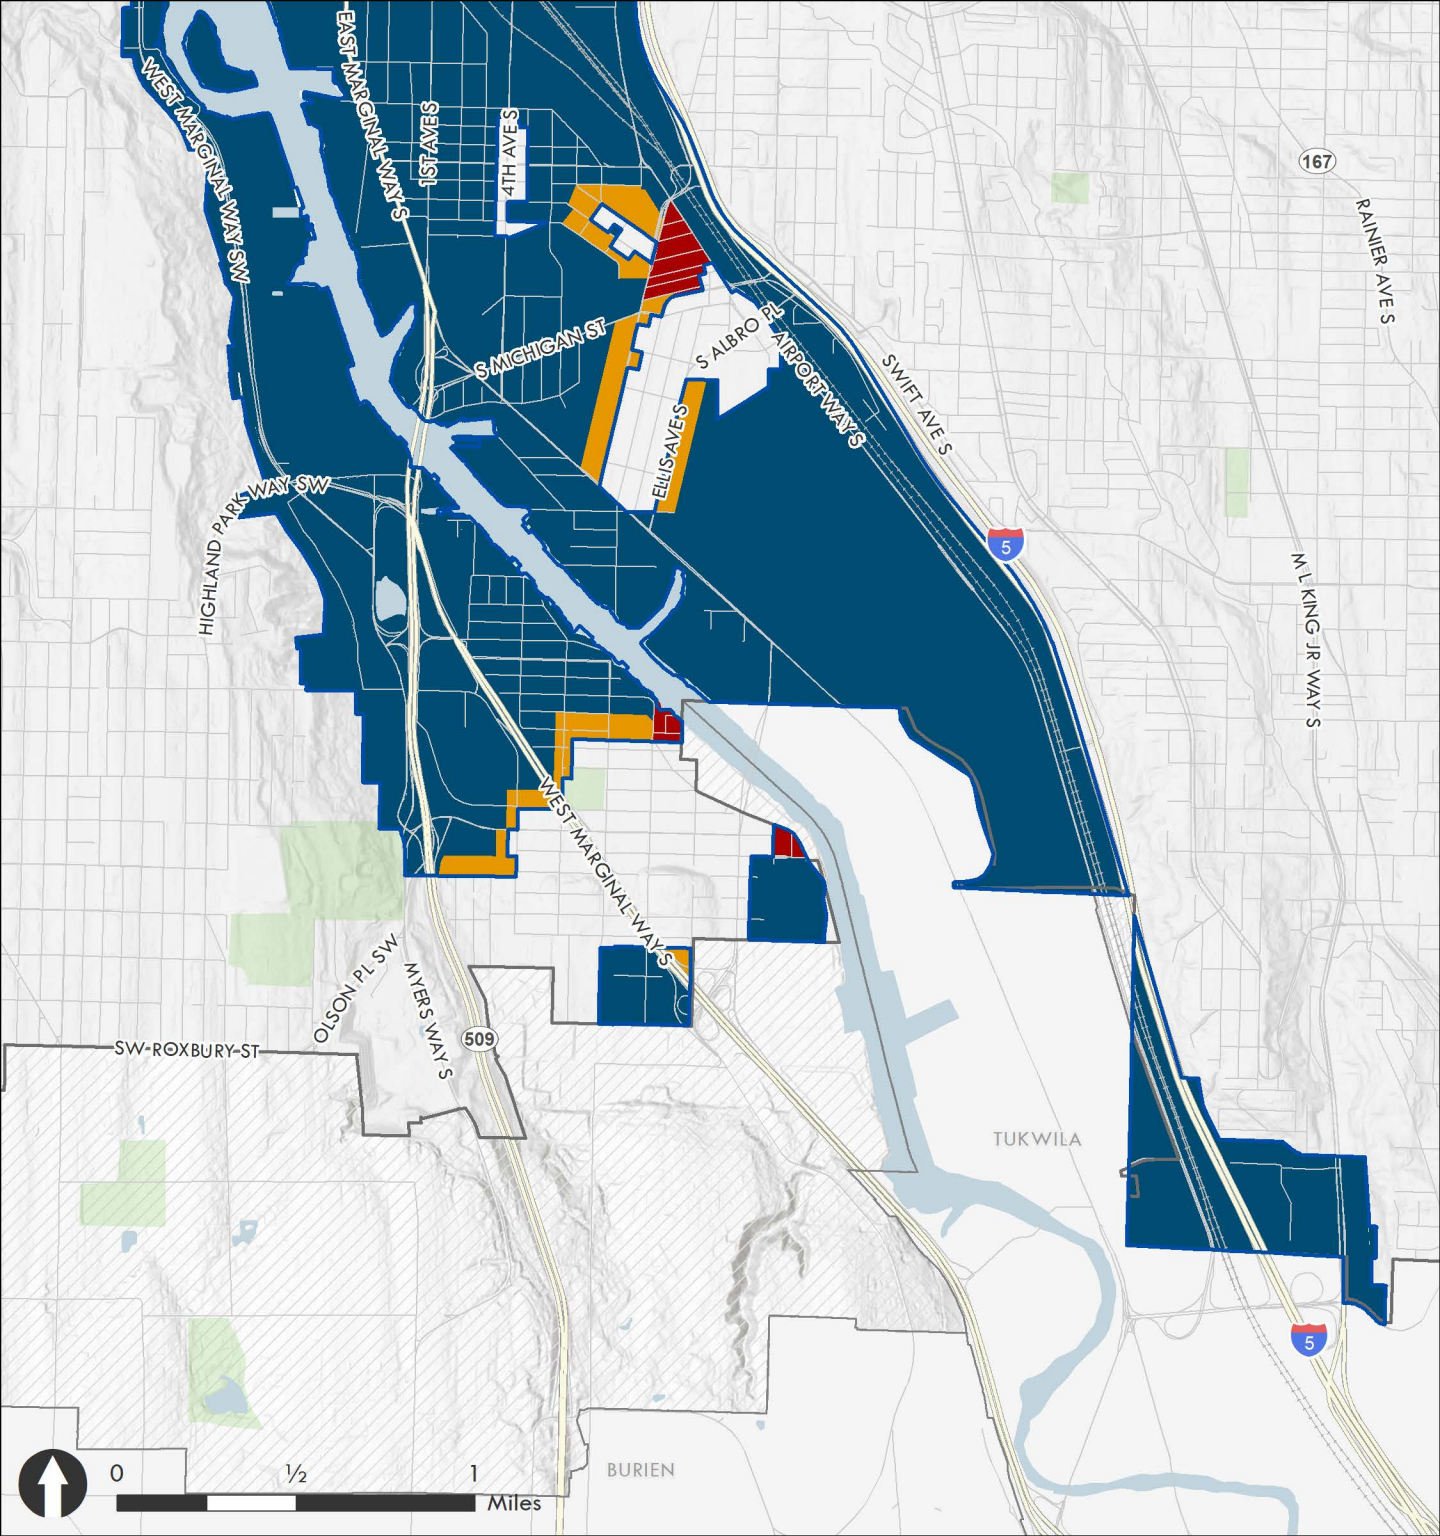

Map Date: November 2021

- City of Seattle
- UGAs
- Public Lands
- Manufacturing Industrial Centers**
- Ballard-Interbay MIC
- Duwamish MIC
- Alternative 1 - No Action**
- Industrial Buffer
- Industrial Commercial
- Industrial General

Map Date: November 2021

- City of Seattle
- UGAs
- Public Lands
- Ballard-Interbay MIC
- Duwamish MIC
- Alternative 2 - Limited**
- Industry & Innovation
- Urban Industrial
- Maritime, Manufacturing & Logistics

Map Date: November 2021

- City of Seattle
- UGAs
- Public Lands
- Manufacturing Industrial Centers**
- Ballard-Interbay MIC
- Duwamish MIC
- Alternative 3 - Targeted**
- Industry & Innovation
- Urban Industrial
- Maritime, Manufacturing & Logistics
- Seattle Mixed

Map Date: November 2021

- City of Seattle
- UGAs
- Public Lands
- Manufacturing Industrial Centers**
- Ballard-Interbay MIC
- Duwamish MIC

- Alternative 4 - Expanded**
- Industry & Innovation
 - Urban Industrial
 - Maritime, Manufacturing & Logistics
 - Seattle Mixed