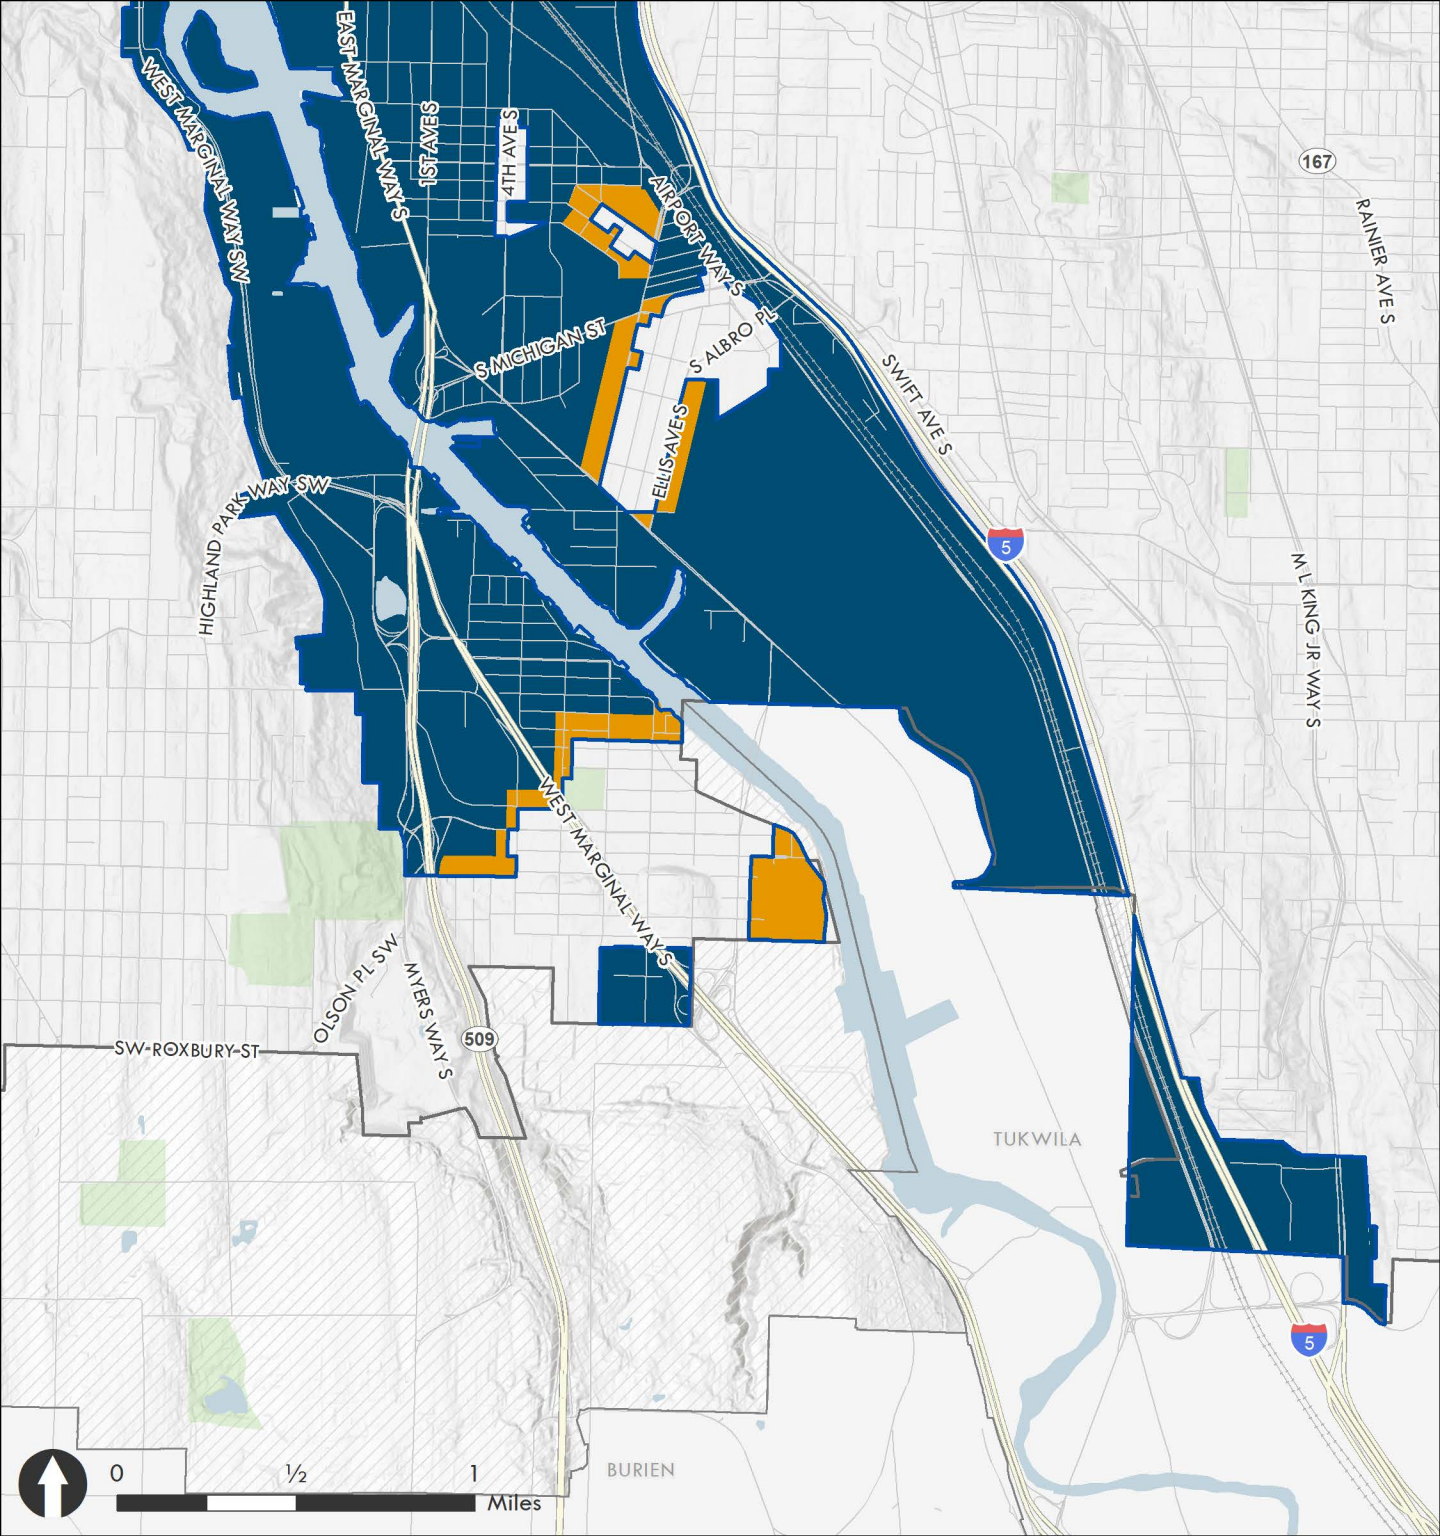

Map Date: November 2021

- City of Seattle
- UGAs
- Public Lands
- Manufacturing Industrial Centers**
- Ballard-Interbay MIC
- Duwamish MIC

- Alternative 3 - Targeted**
- Industry & Innovation
- Urban Industrial
- Maritime, Manufacturing & Logistics
- Seattle Mixed

Map Date: November 2021

- City of Seattle
- UGAs
- Public Lands
- Manufacturing Industrial Centers**
- Ballard-Interbay MIC
- Duwamish MIC

- Alternative 4 - Expanded**
- Industry & Innovation
- Urban Industrial
- Maritime, Manufacturing & Logistics
- Seattle Mixed

Map Date: November 2021

- City of Seattle
- UGAs
- Public Lands
- Manufacturing Industrial Centers**
- Ballard-Interbay MIC
- Duwamish MIC
- Alternative 1 - No Action**
- Industrial Buffer
- Industrial Commercial
- Industrial General

Map Date: November 2021

- City of Seattle
- UGAs
- Public Lands
- Ballard-Interbay MIC
- Duwamish MIC
- Alternative 2 - Limited**
- Industry & Innovation
- Urban Industrial
- Maritime, Manufacturing & Logistics