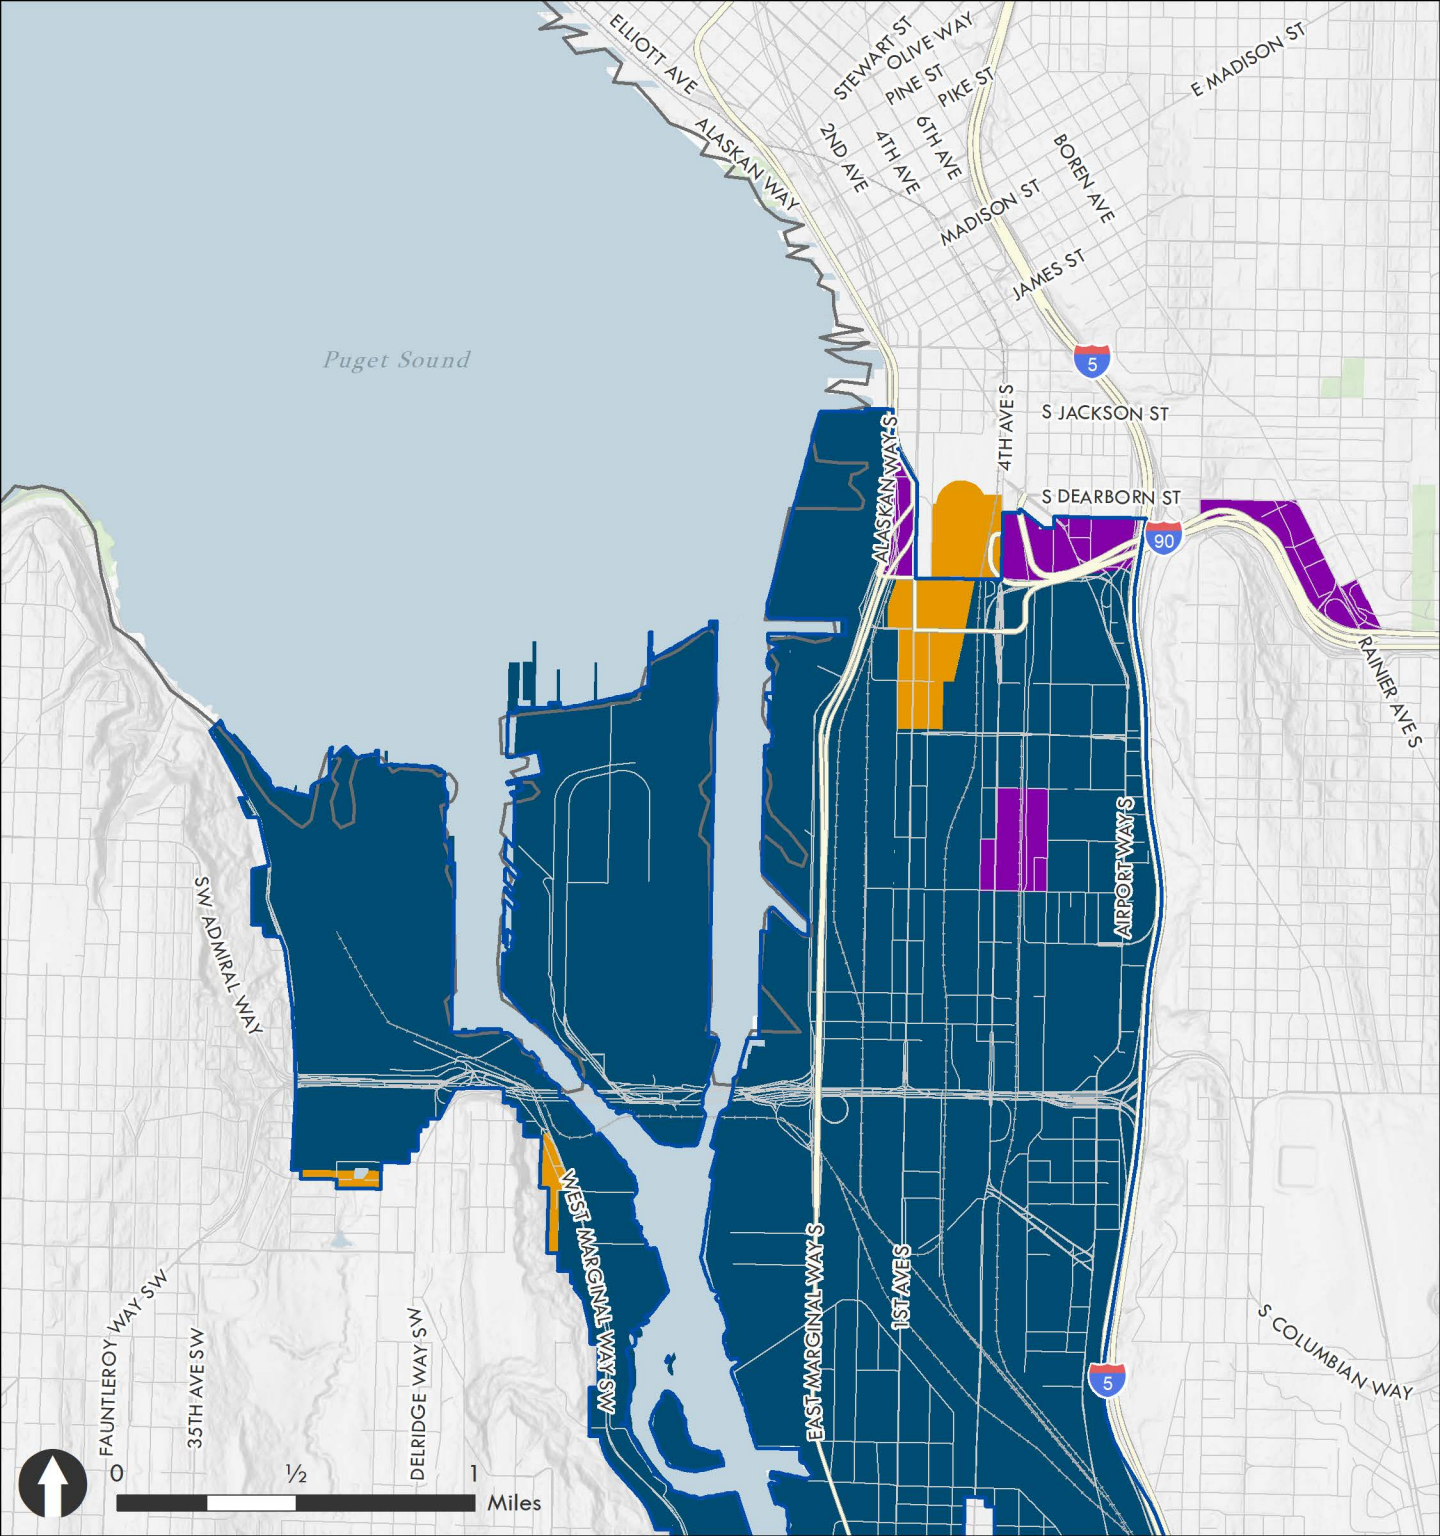

Map Date: November 2021

- | | |
|---|-------------------------------------|
| City of Seattle | Alternative 4 - Expanded |
| UGAs | Industry & Innovation |
| Public Lands | Urban Industrial |
| Manufacturing Industrial Centers | Maritime, Manufacturing & Logistics |
| Ballard-Interbay MIC | Seattle Mixed |
| Duwamish MIC | |

Map Date: November 2021

Puget Sound

- City of Seattle
- UGAs
- Public Lands
- Manufacturing Industrial Centers**
- Ballard-Interbay MIC
- Duwamish MIC

- Alternative 1 - No Action**
- Industrial Buffer
 - Industrial Commercial
 - Industrial General

Map Date: November 2021

- City of Seattle
- UGAs
- Public Lands
- Manufacturing Industrial Centers**
- Ballard-Interbay MIC
- Duwamish MIC
- Alternative 2 - Limited**
- Industry & Innovation
- Urban Industrial
- Maritime, Manufacturing & Logistics

Map Date: November 2021

- City of Seattle
- UGAs
- Public Lands
- Manufacturing Industrial Centers**
- Ballard-Interbay MIC
- Duwamish MIC

- Alternative 3 - Targeted**
- Industry & Innovation
- Urban Industrial
- Maritime, Manufacturing & Logistics
- Seattle Mixed