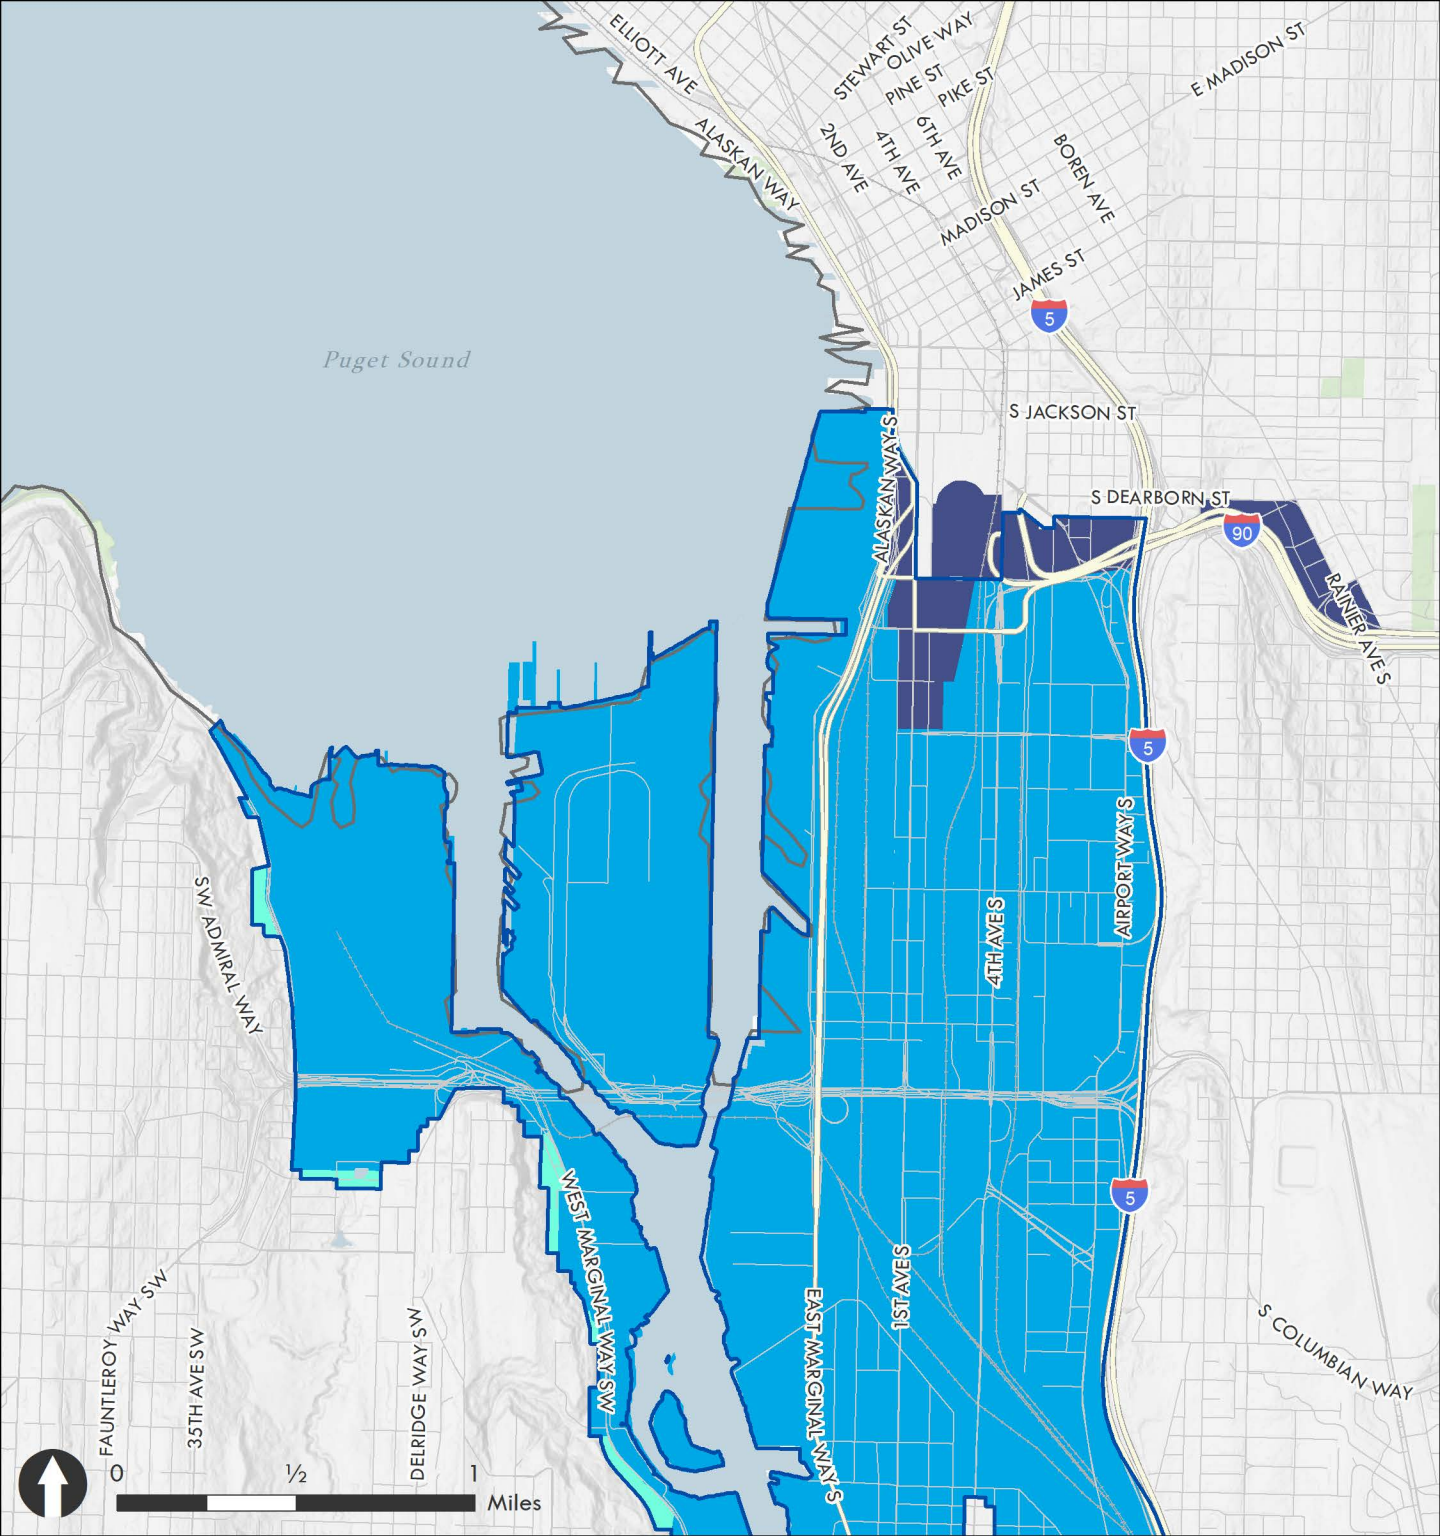

Map Date: November 2021

- City of Seattle
- UGAs
- Public Lands
- Manufacturing Industrial Centers**
- Ballard-Interbay MIC
- Duwamish MIC

- Alternative 2 - Limited**
- Industry & Innovation
- Urban Industrial
- Maritime, Manufacturing & Logistics

Map Date: November 2021

- City of Seattle
- UGAs
- Public Lands
- Manufacturing Industrial Centers**
- Ballard-Interbay MIC
- Duwamish MIC

- Alternative 3 - Targeted**
- Industry & Innovation
- Urban Industrial
- Maritime, Manufacturing & Logistics
- Seattle Mixed

Map Date: November 2021

- | | |
|---|-------------------------------------|
| City of Seattle | Alternative 4 - Expanded |
| UGAs | Industry & Innovation |
| Public Lands | Urban Industrial |
| Manufacturing Industrial Centers | Maritime, Manufacturing & Logistics |
| Ballard-Interbay MIC | Seattle Mixed |
| Duwamish MIC | |

Map Date: November 2021

Puget Sound

- City of Seattle
- UGAs
- Public Lands
- Manufacturing Industrial Centers**
- Ballard-Interbay MIC
- Duwamish MIC

- Alternative 1 - No Action**
- Industrial Buffer
 - Industrial Commercial
 - Industrial General