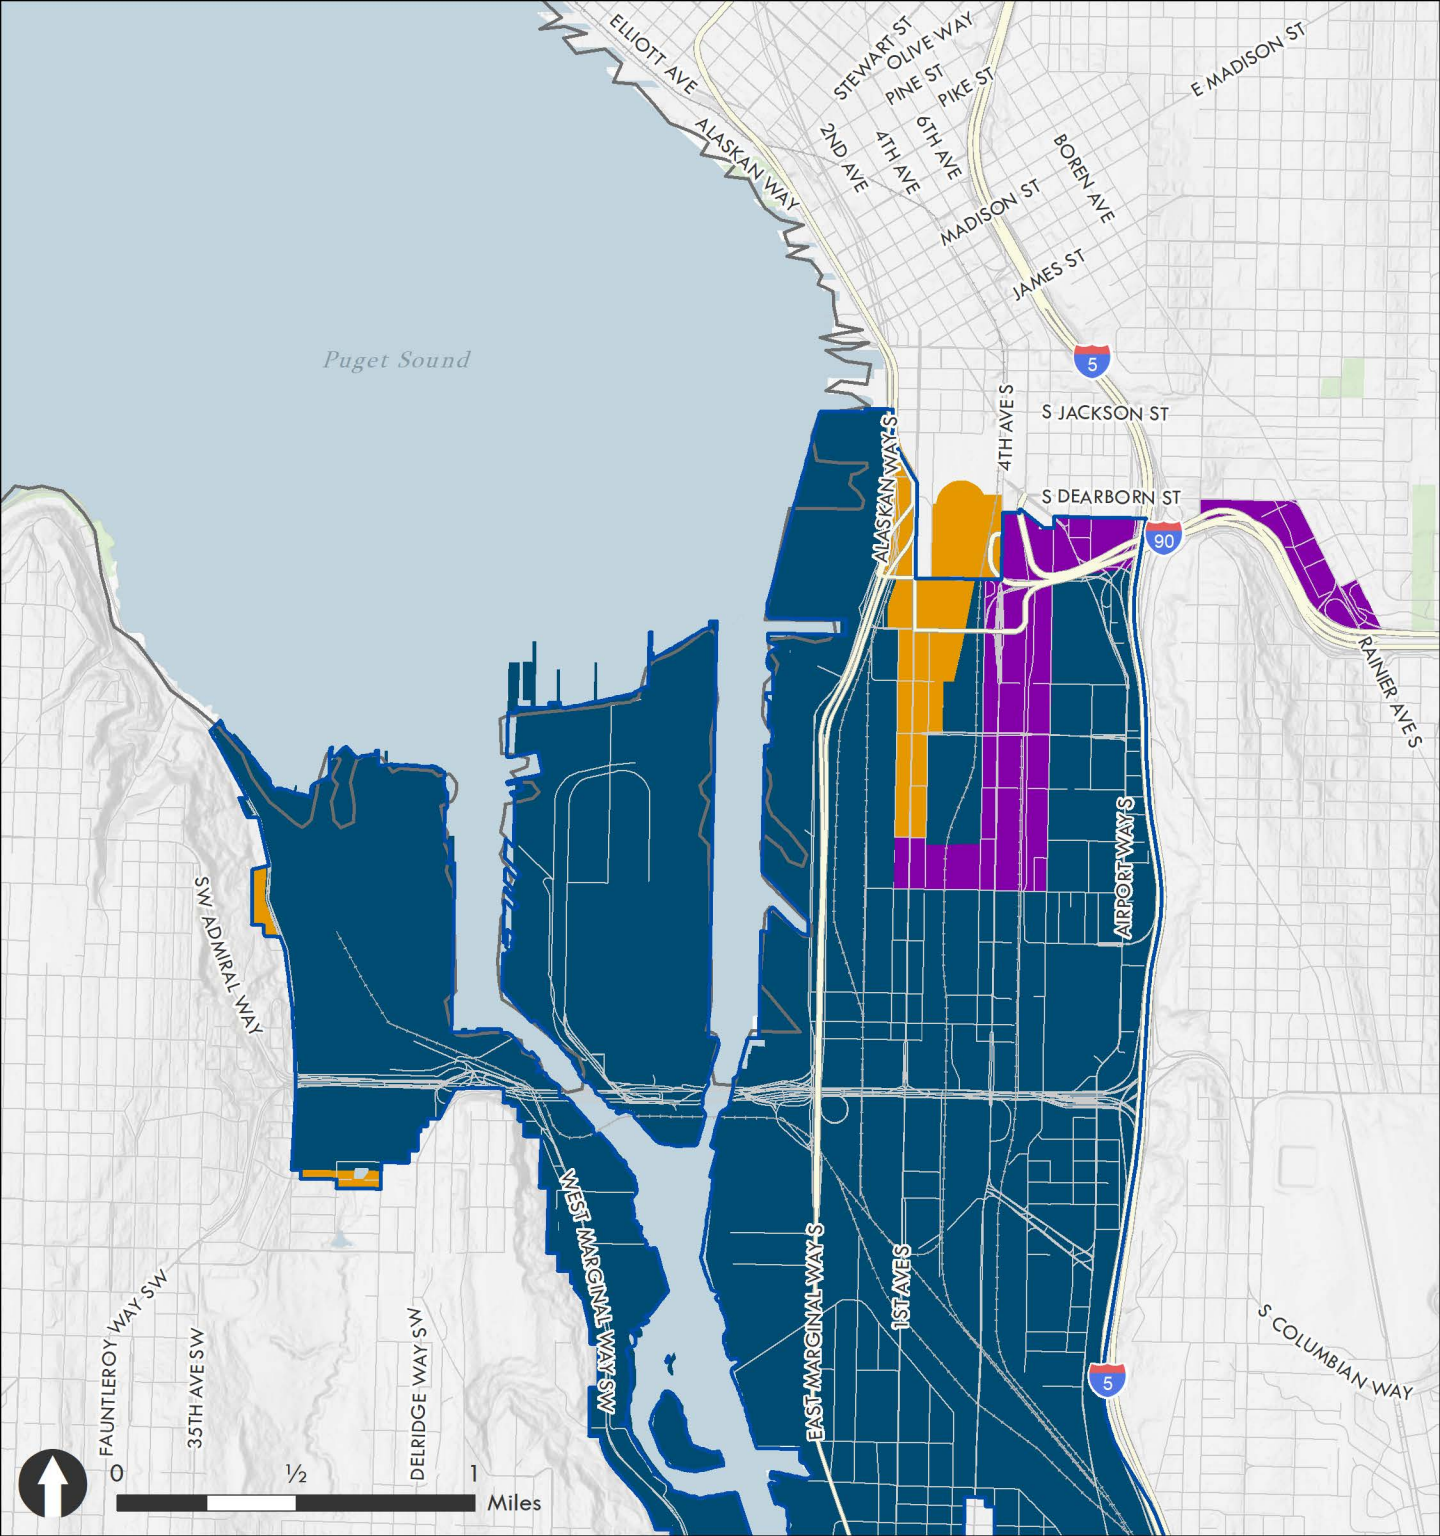

Map Date: November 2021

- City of Seattle
- UGAs
- Public Lands
- Manufacturing Industrial Centers**
- Ballard-Interbay MIC
- Duwamish MIC
- Alternative 2 - Limited**
- Industry & Innovation
- Urban Industrial
- Maritime, Manufacturing & Logistics

Map Date: November 2021

- City of Seattle
- UGAs
- Public Lands
- Manufacturing Industrial Centers**
- Ballard-Interbay MIC
- Duwamish MIC

- Alternative 3 - Targeted**
- Industry & Innovation
- Urban Industrial
- Maritime, Manufacturing & Logistics
- Seattle Mixed

Map Date: November 2021

- City of Seattle
- UGAs
- Public Lands
- Manufacturing Industrial Centers**
- Ballard-Interbay MIC
- Duwamish MIC

- Alternative 4 - Expanded**
- Industry & Innovation
- Urban Industrial
- Maritime, Manufacturing & Logistics
- Seattle Mixed

Map Date: November 2021

- City of Seattle
- UGAs
- Public Lands
- Manufacturing Industrial Centers**
- Ballard-Interbay MIC
- Duwamish MIC
- Alternative 1 - No Action**
- Industrial Buffer
- Industrial Commercial
- Industrial General