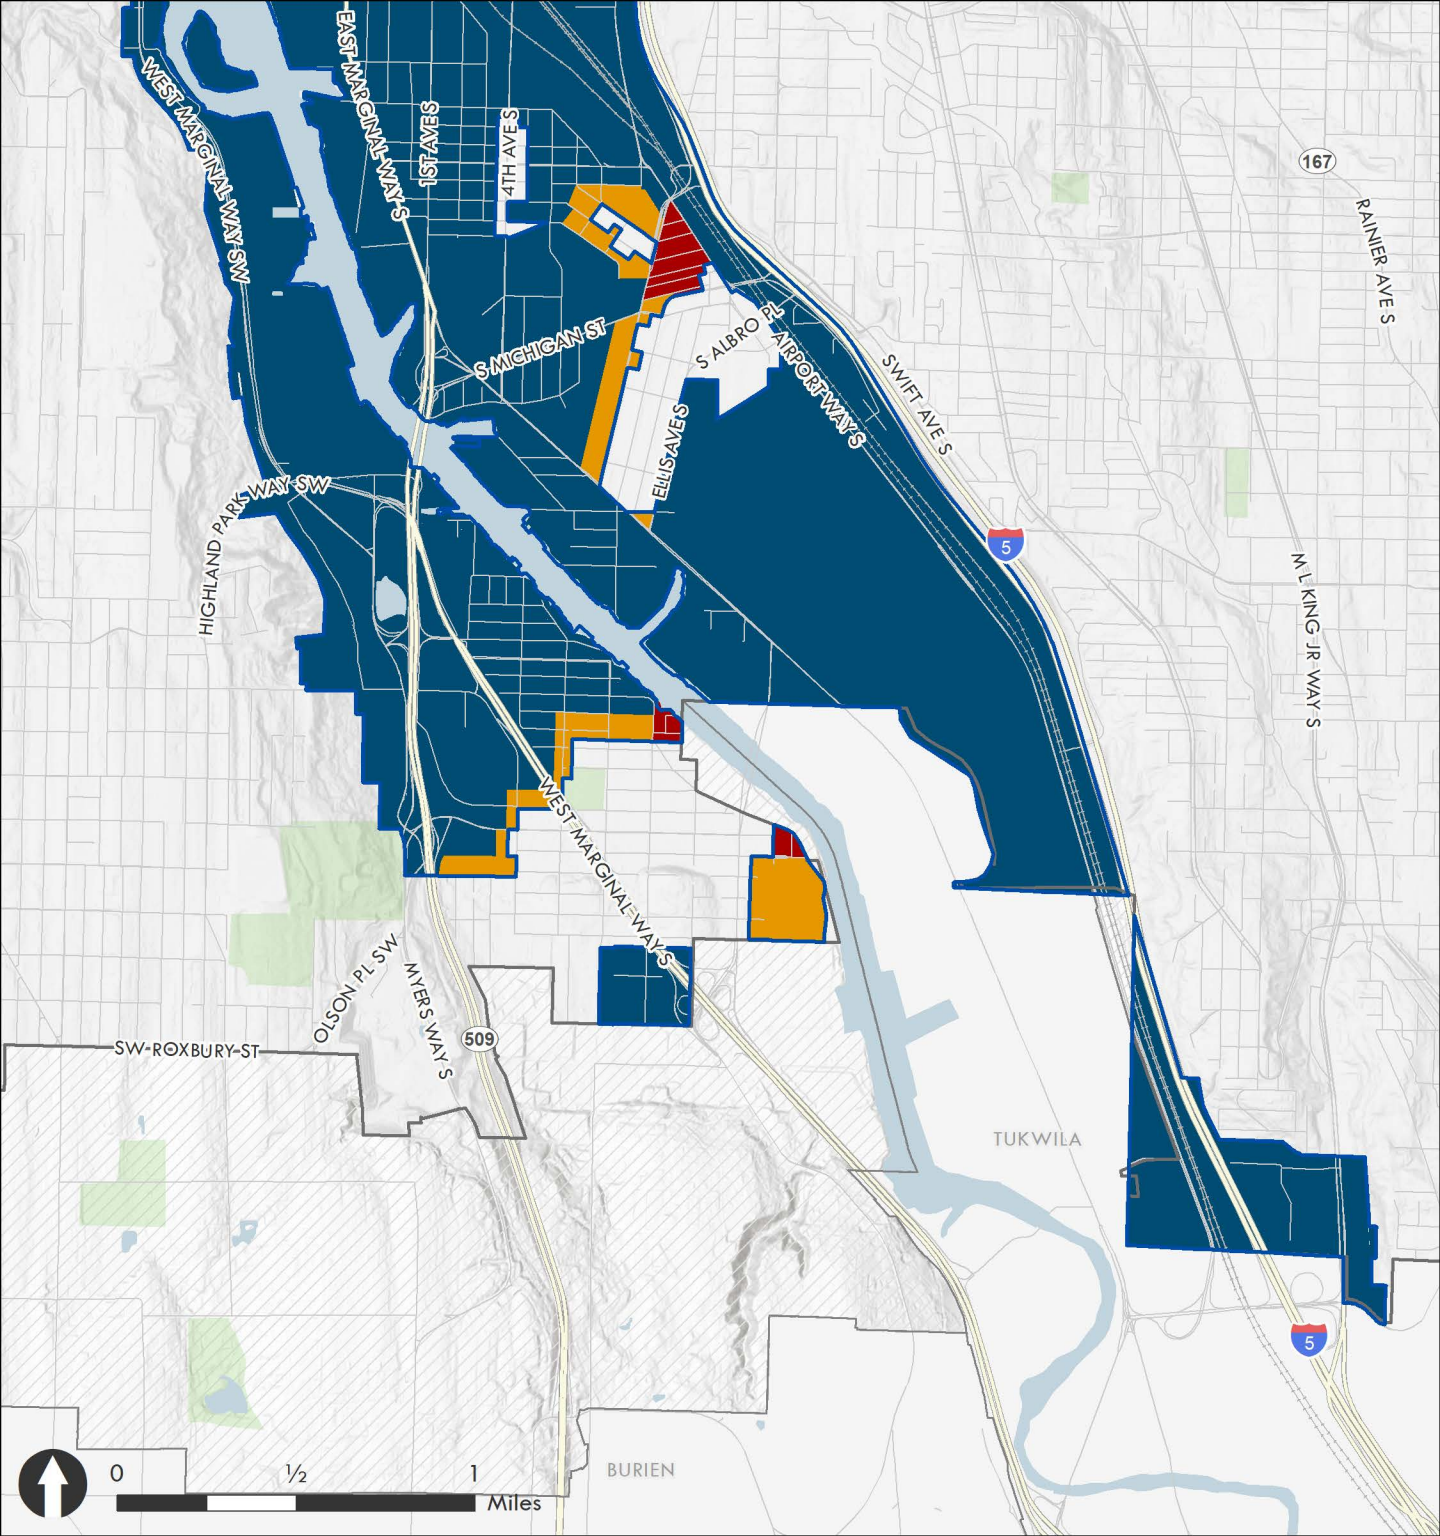

Map Date: November 2021

- City of Seattle
- UGAs
- Public Lands
- Manufacturing Industrial Centers**
- Ballard-Interbay MIC
- Duwamish MIC

- Alternative 4 - Expanded**
- Industry & Innovation
- Urban Industrial
- Maritime, Manufacturing & Logistics
- Seattle Mixed

Map Date: November 2021

- City of Seattle
- UGAs
- Public Lands
- Manufacturing Industrial Centers**
- Ballard-Interbay MIC
- Duwamish MIC
- Alternative 1 - No Action**
- Industrial Buffer
- Industrial Commercial
- Industrial General

Map Date: November 2021

- City of Seattle
- UGAs
- Public Lands
- Ballard-Interbay MIC
- Duwamish MIC
- Alternative 2 - Limited**
- Industry & Innovation
- Urban Industrial
- Maritime, Manufacturing & Logistics

Map Date: November 2021

- City of Seattle
- UGAs
- Public Lands
- Manufacturing Industrial Centers**
- Ballard-Interbay MIC
- Duwamish MIC
- Alternative 3 - Targeted**
- Industry & Innovation
- Urban Industrial
- Maritime, Manufacturing & Logistics
- Seattle Mixed