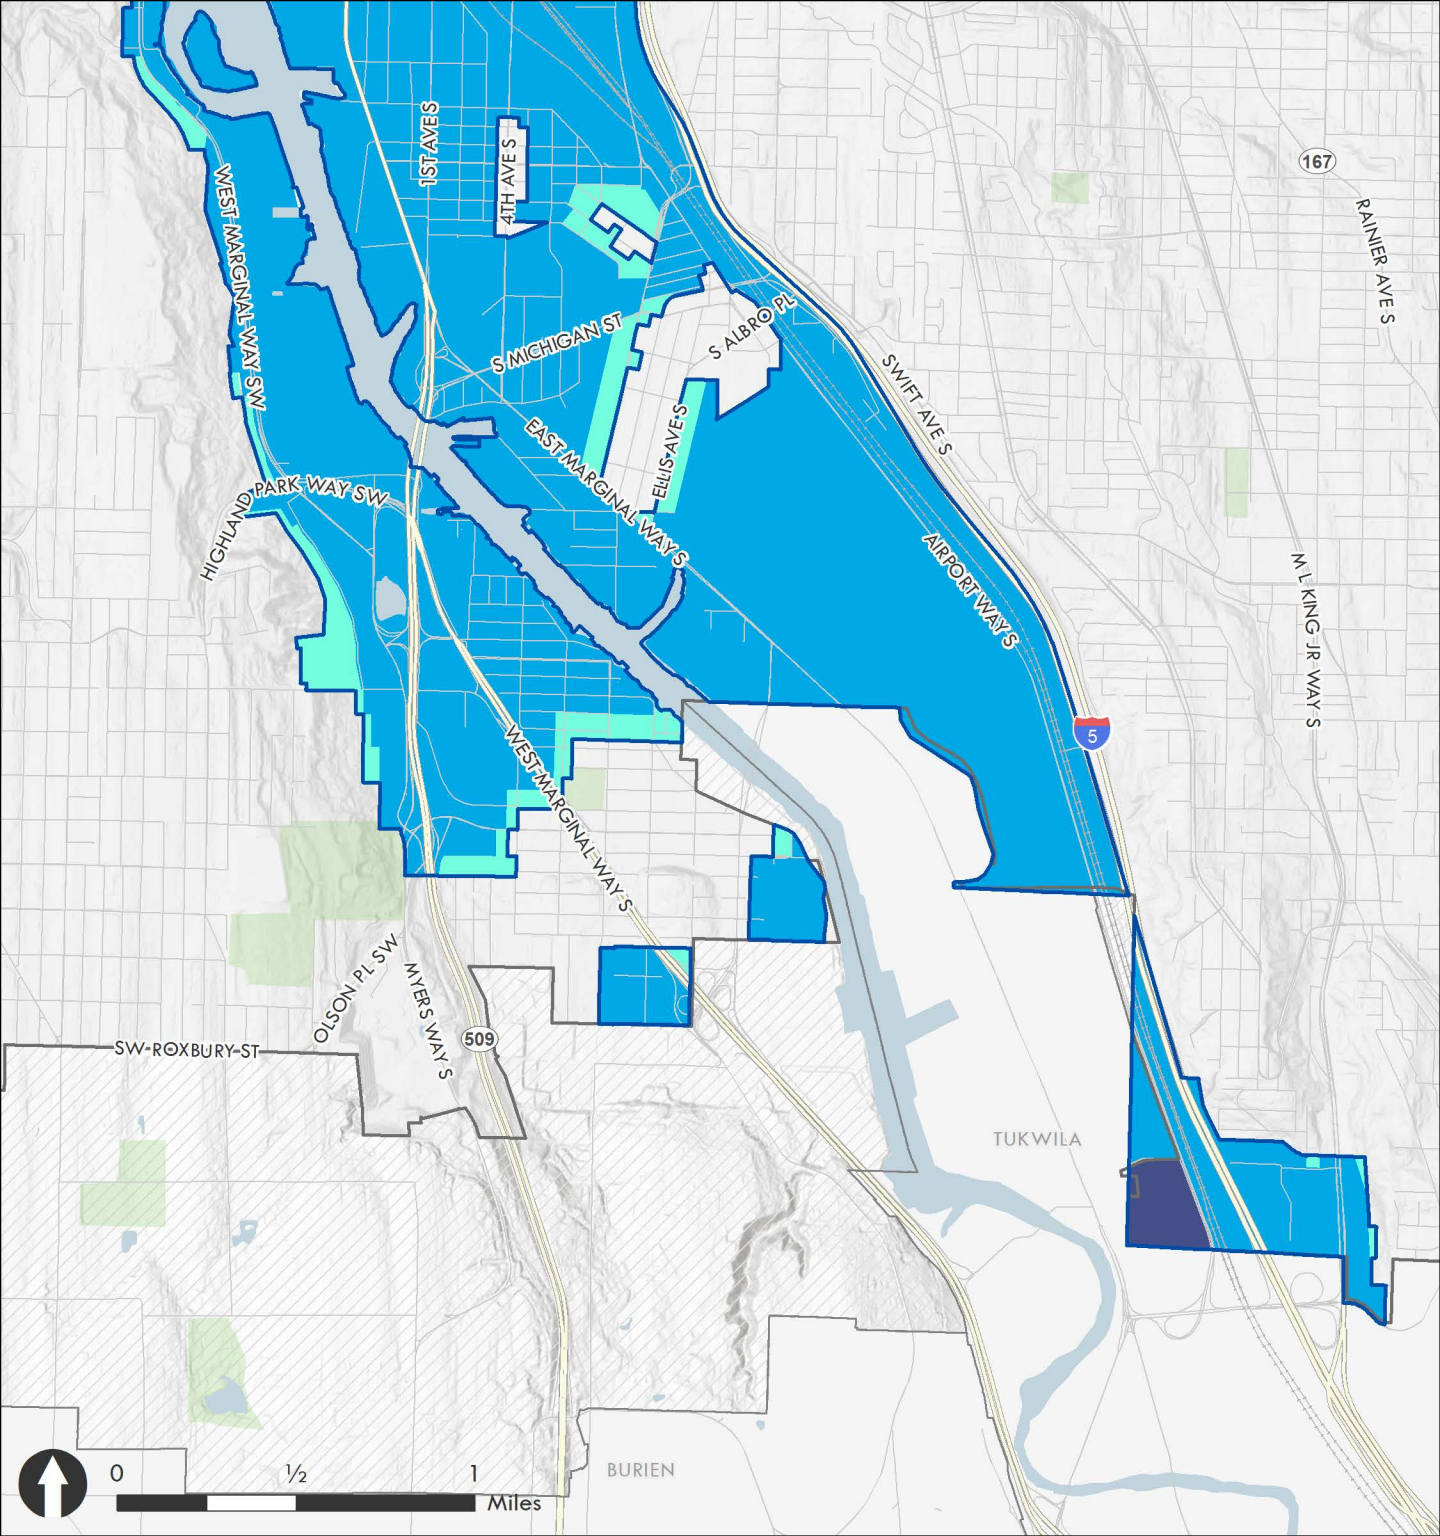

Map Date: November 2021

- City of Seattle
- UGAs
- Public Lands
- Manufacturing Industrial Centers**
- Ballard-Interbay MIC
- Duwamish MIC

- Alternative 3 - Targeted**
- Industry & Innovation
- Urban Industrial
- Maritime, Manufacturing & Logistics
- Seattle Mixed

Map Date: November 2021

- City of Seattle
- UGAs
- Public Lands
- Manufacturing Industrial Centers**
- Ballard-Interbay MIC
- Duwamish MIC

- Alternative 4 - Expanded**
- Industry & Innovation
- Urban Industrial
- Maritime, Manufacturing & Logistics
- Seattle Mixed

Map Date: November 2021

- City of Seattle
- UGAs
- Public Lands
- Manufacturing Industrial Centers**
- Ballard-Interbay MIC
- Duwamish MIC
- Alternative 1 - No Action**
- Industrial Buffer
- Industrial Commercial
- Industrial General

Map Date: November 2021

- City of Seattle
- UGAs
- Public Lands
- Ballard-Interbay MIC
- Duwamish MIC
- Alternative 2 - Limited**
- Industry & Innovation
- Urban Industrial
- Maritime, Manufacturing & Logistics