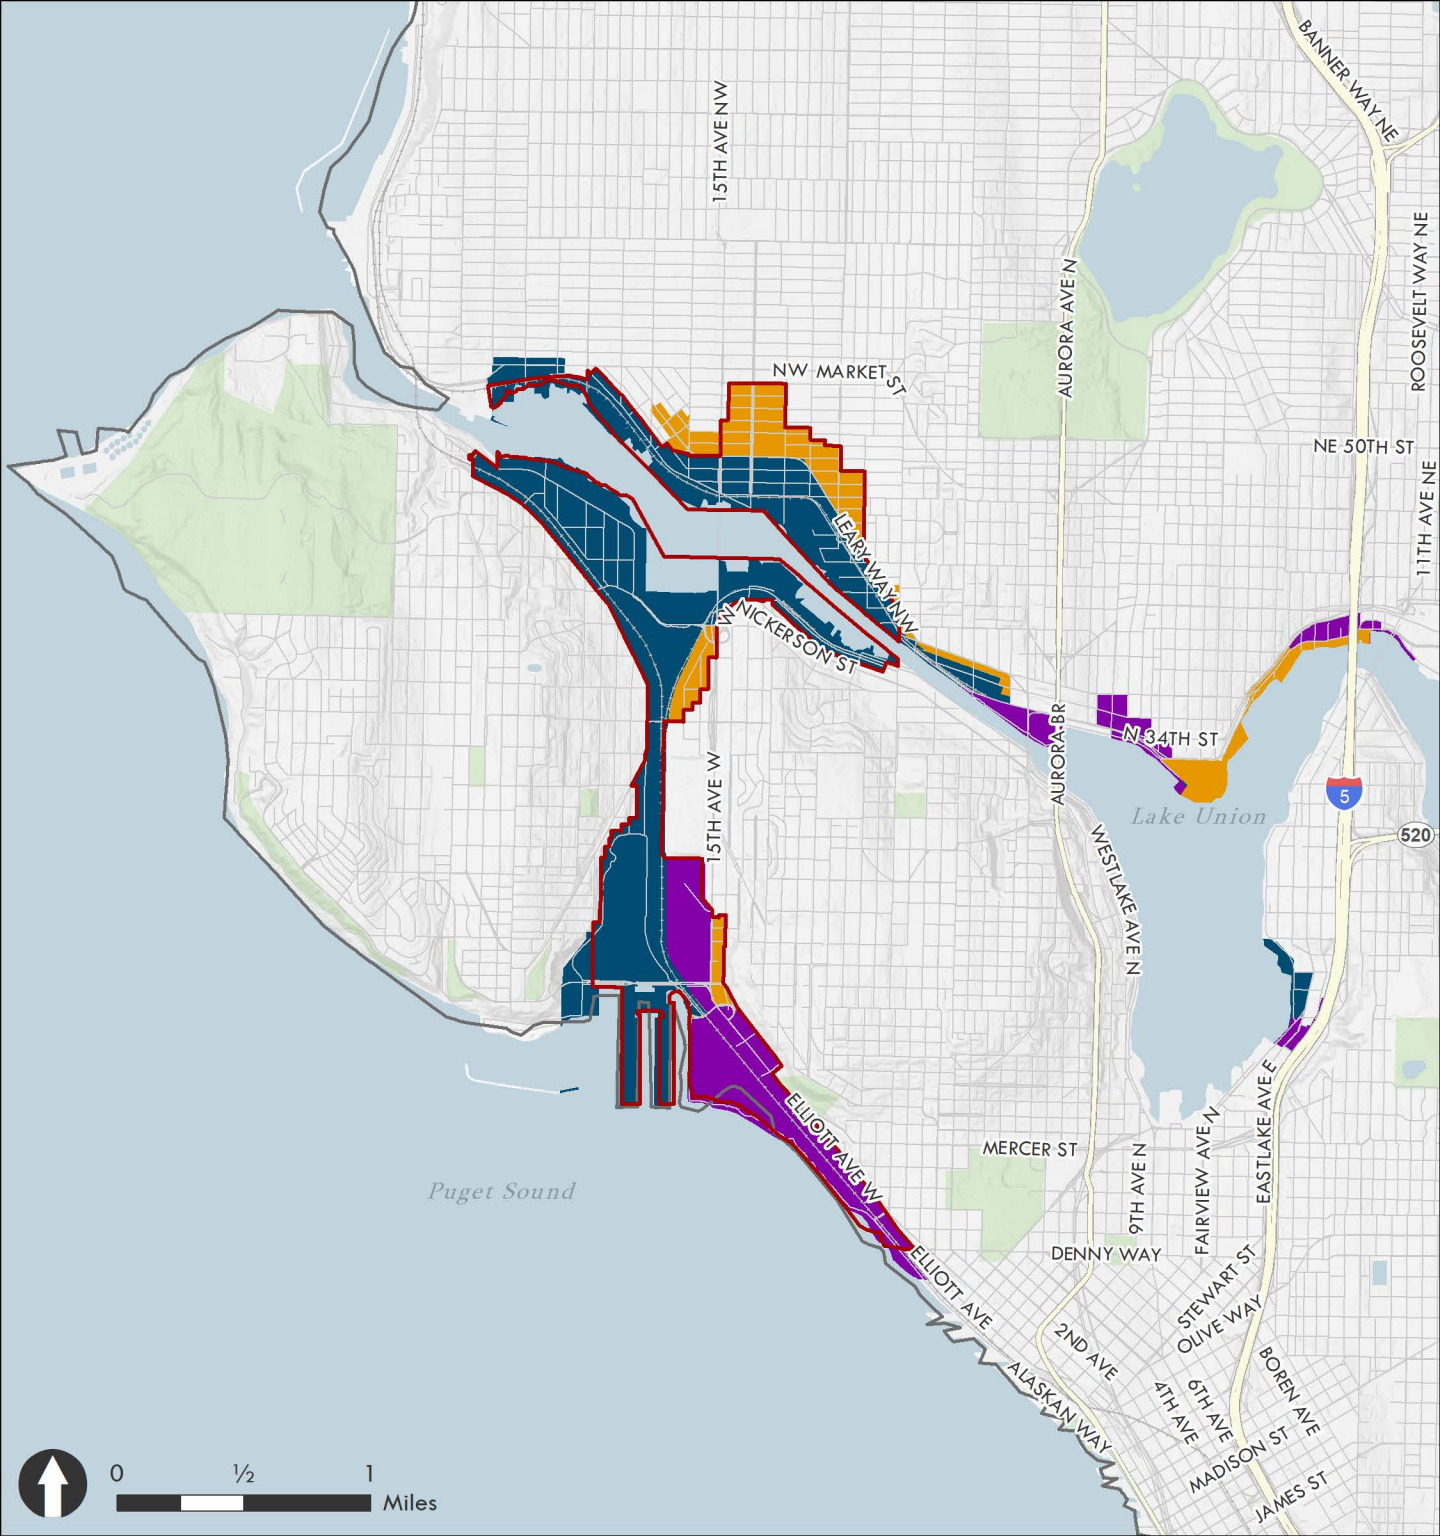

C Alternative Future Zoning Maps

- City of Seattle
- UGAs
- Public Lands
- Manufacturing Industrial Centers**
- Ballard-Interbay MIC
- Duwamish MIC
- Alternative 1 - No Action**
- Industrial Buffer
- Industrial Commercial
- Industrial General

Map Date: November 2021

- City of Seattle
- UGAs
- Public Lands
- Manufacturing Industrial Centers**
- Ballard-Interbay MIC
- Duwamish MIC

- Alternative 2 - Limited**
- Industry & Innovation
- Urban Industrial
- Maritime, Manufacturing & Logistics

Map Date: November 2021

- City of Seattle
- UGAs
- Public Lands
- Manufacturing Industrial Centers**
- Ballard-Interbay MIC
- Duwamish MIC

- Alternative 3 - Targeted**
- Industry & Innovation
- Urban Industrial
- Maritime, Manufacturing & Logistics
- Seattle Mixed

Map Date: November 2021

- | | |
|---|-------------------------------------|
| City of Seattle | Alternative 4 - Expanded |
| UGAs | Industry & Innovation |
| Public Lands | Urban Industrial |
| Manufacturing Industrial Centers | Maritime, Manufacturing & Logistics |
| Ballard-Interbay MIC | Seattle Mixed |
| Duwamish MIC | |