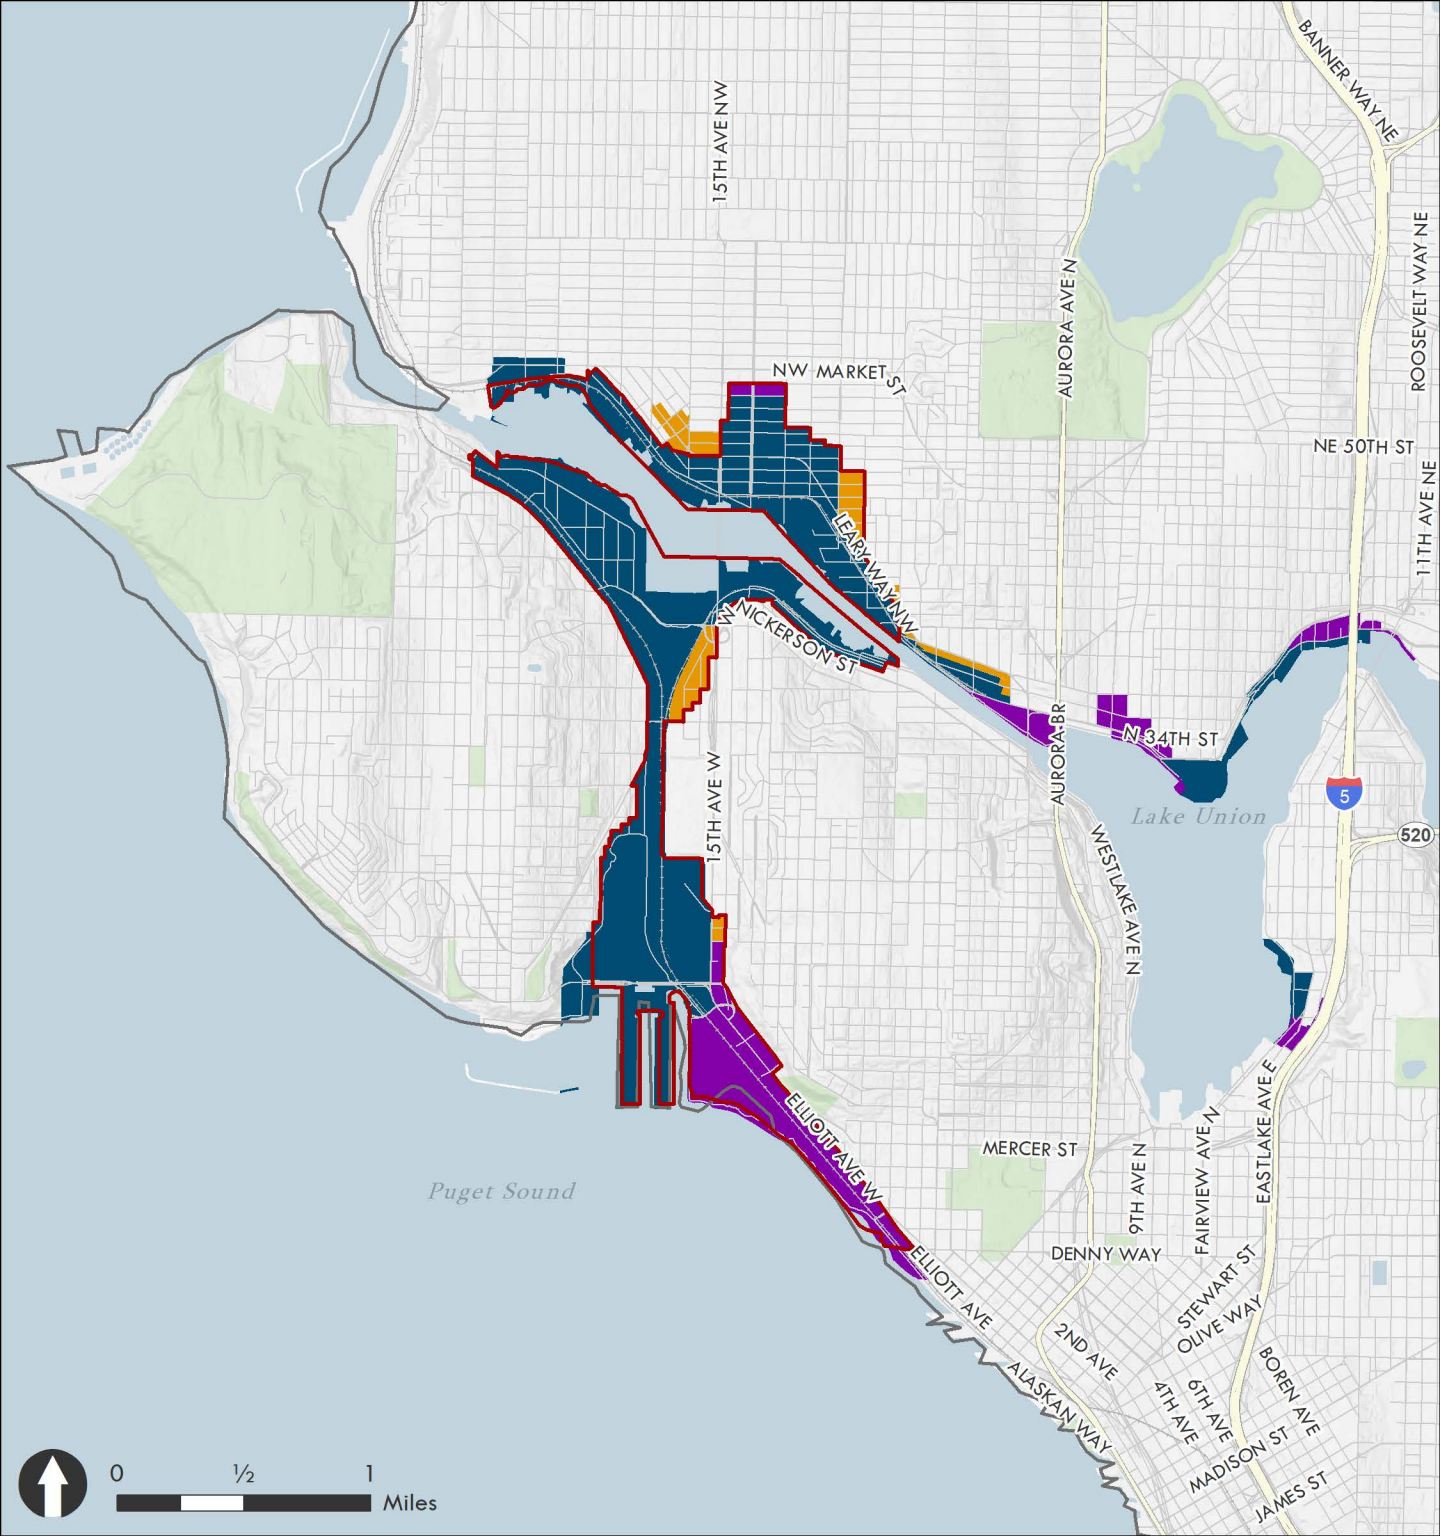

C Alternative Future Zoning Maps

- City of Seattle
- UGAs
- Public Lands
- Manufacturing Industrial Centers**
- Ballard-Interbay MIC
- Duwamish MIC
- Alternative 1 - No Action**
- Industrial Buffer
- Industrial Commercial
- Industrial General

Map Date: November 2021

- City of Seattle
- UGAs
- Public Lands
- Manufacturing Industrial Centers**
- Ballard-Interbay MIC
- Duwamish MIC

- Alternative 2 - Limited**
- Industry & Innovation
- Urban Industrial
- Maritime, Manufacturing & Logistics

Map Date: November 2021

- City of Seattle
- UGAs
- Public Lands
- Manufacturing Industrial Centers**
- Ballard-Interbay MIC
- Duwamish MIC

- Alternative 3 - Targeted**
- Industry & Innovation
- Urban Industrial
- Maritime, Manufacturing & Logistics
- Seattle Mixed

Map Date: November 2021

Puget Sound

- City of Seattle
- UGAs
- Public Lands
- Manufacturing Industrial Centers**
- Ballard-Interbay MIC
- Duwamish MIC

- Alternative 1 - No Action**
- Industrial Buffer
 - Industrial Commercial
 - Industrial General