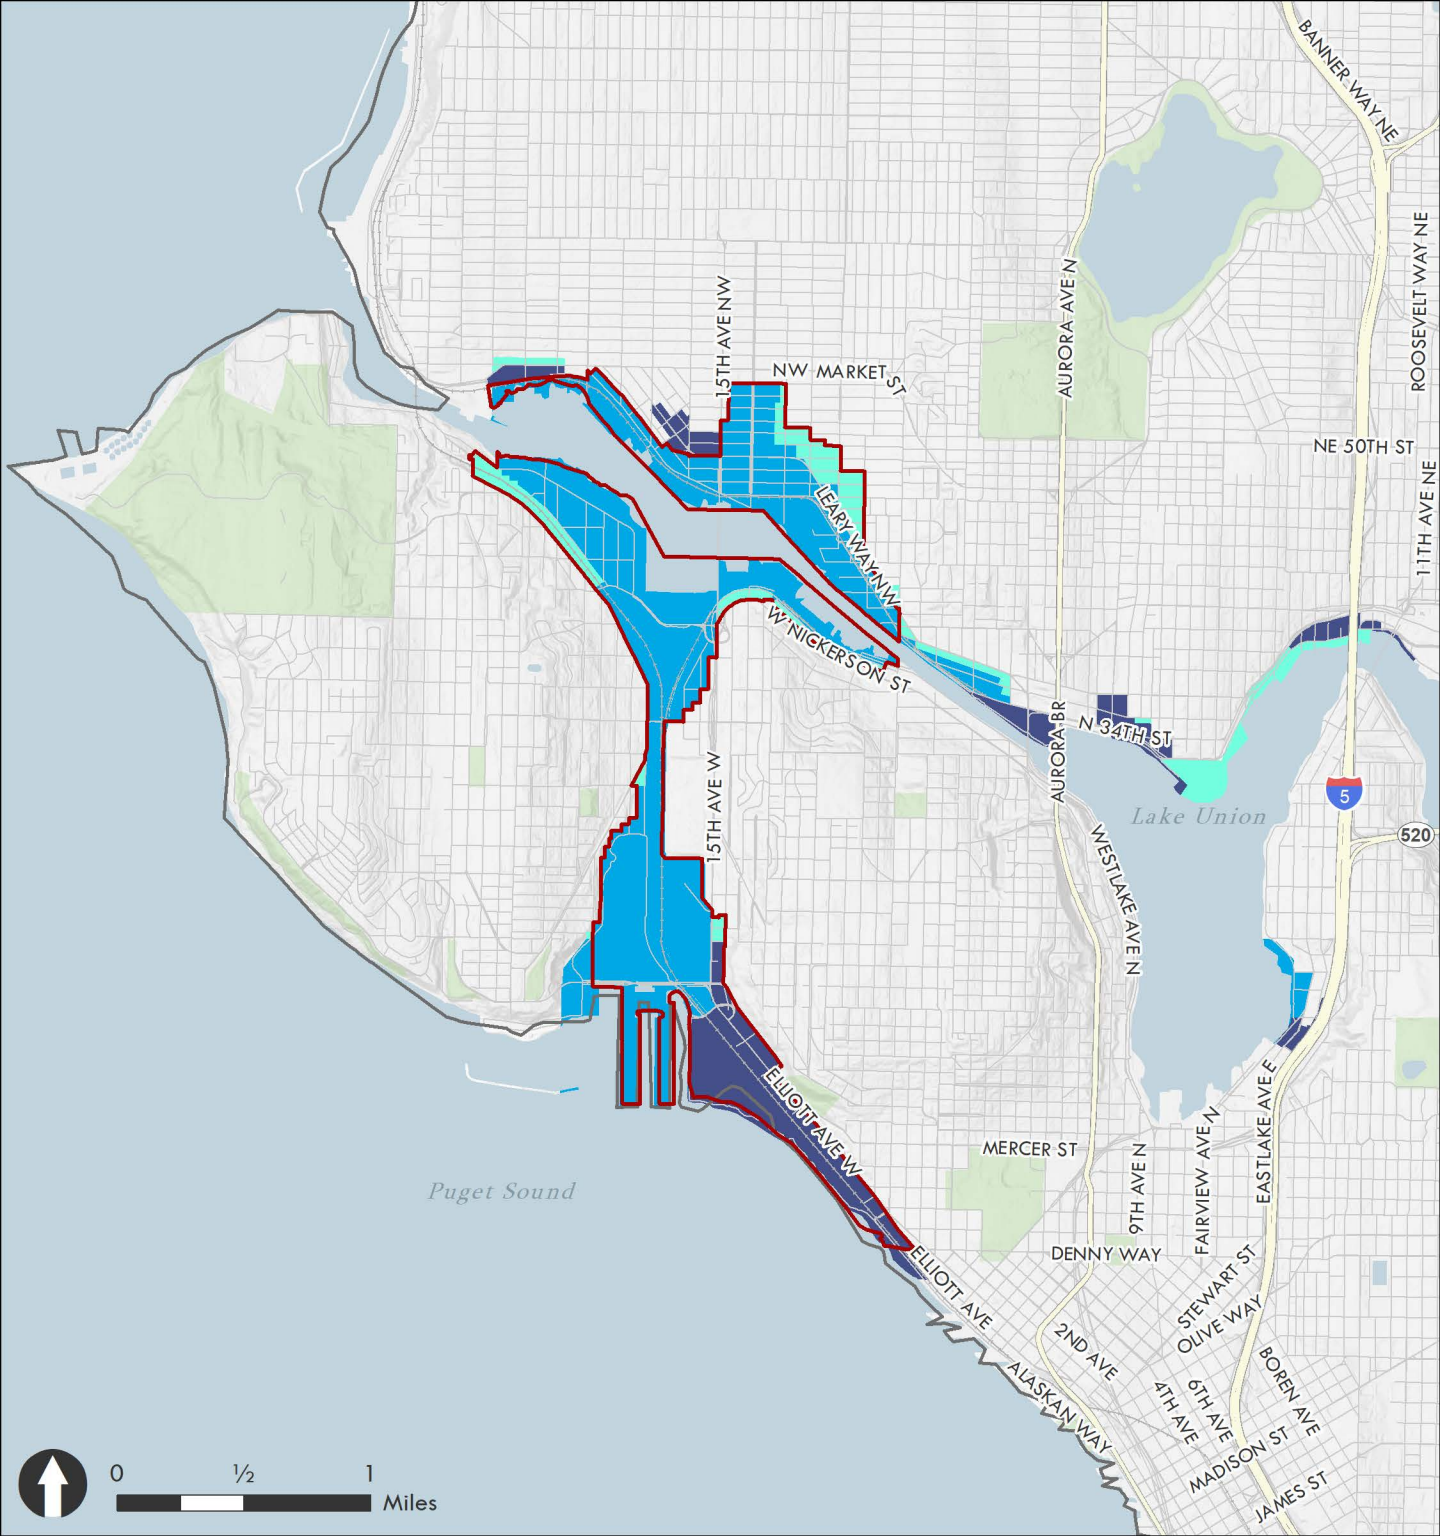

C Alternative Future Zoning Maps

- City of Seattle
- UGAs
- Public Lands
- Manufacturing Industrial Centers**
- Ballard-Interbay MIC
- Duwamish MIC
- Alternative 1 - No Action**
- Industrial Buffer
- Industrial Commercial
- Industrial General

Map Date: November 2021

- City of Seattle
- UGAs
- Public Lands
- Manufacturing Industrial Centers**
- Ballard-Interbay MIC
- Duwamish MIC

- Alternative 2 - Limited**
- Industry & Innovation
- Urban Industrial
- Maritime, Manufacturing & Logistics

Map Date: November 2021

- City of Seattle
- UGAs
- Public Lands
- Manufacturing Industrial Centers**
- Ballard-Interbay MIC
- Duwamish MIC

- Alternative 3 - Targeted**
- Industry & Innovation
- Urban Industrial
- Maritime, Manufacturing & Logistics
- Seattle Mixed