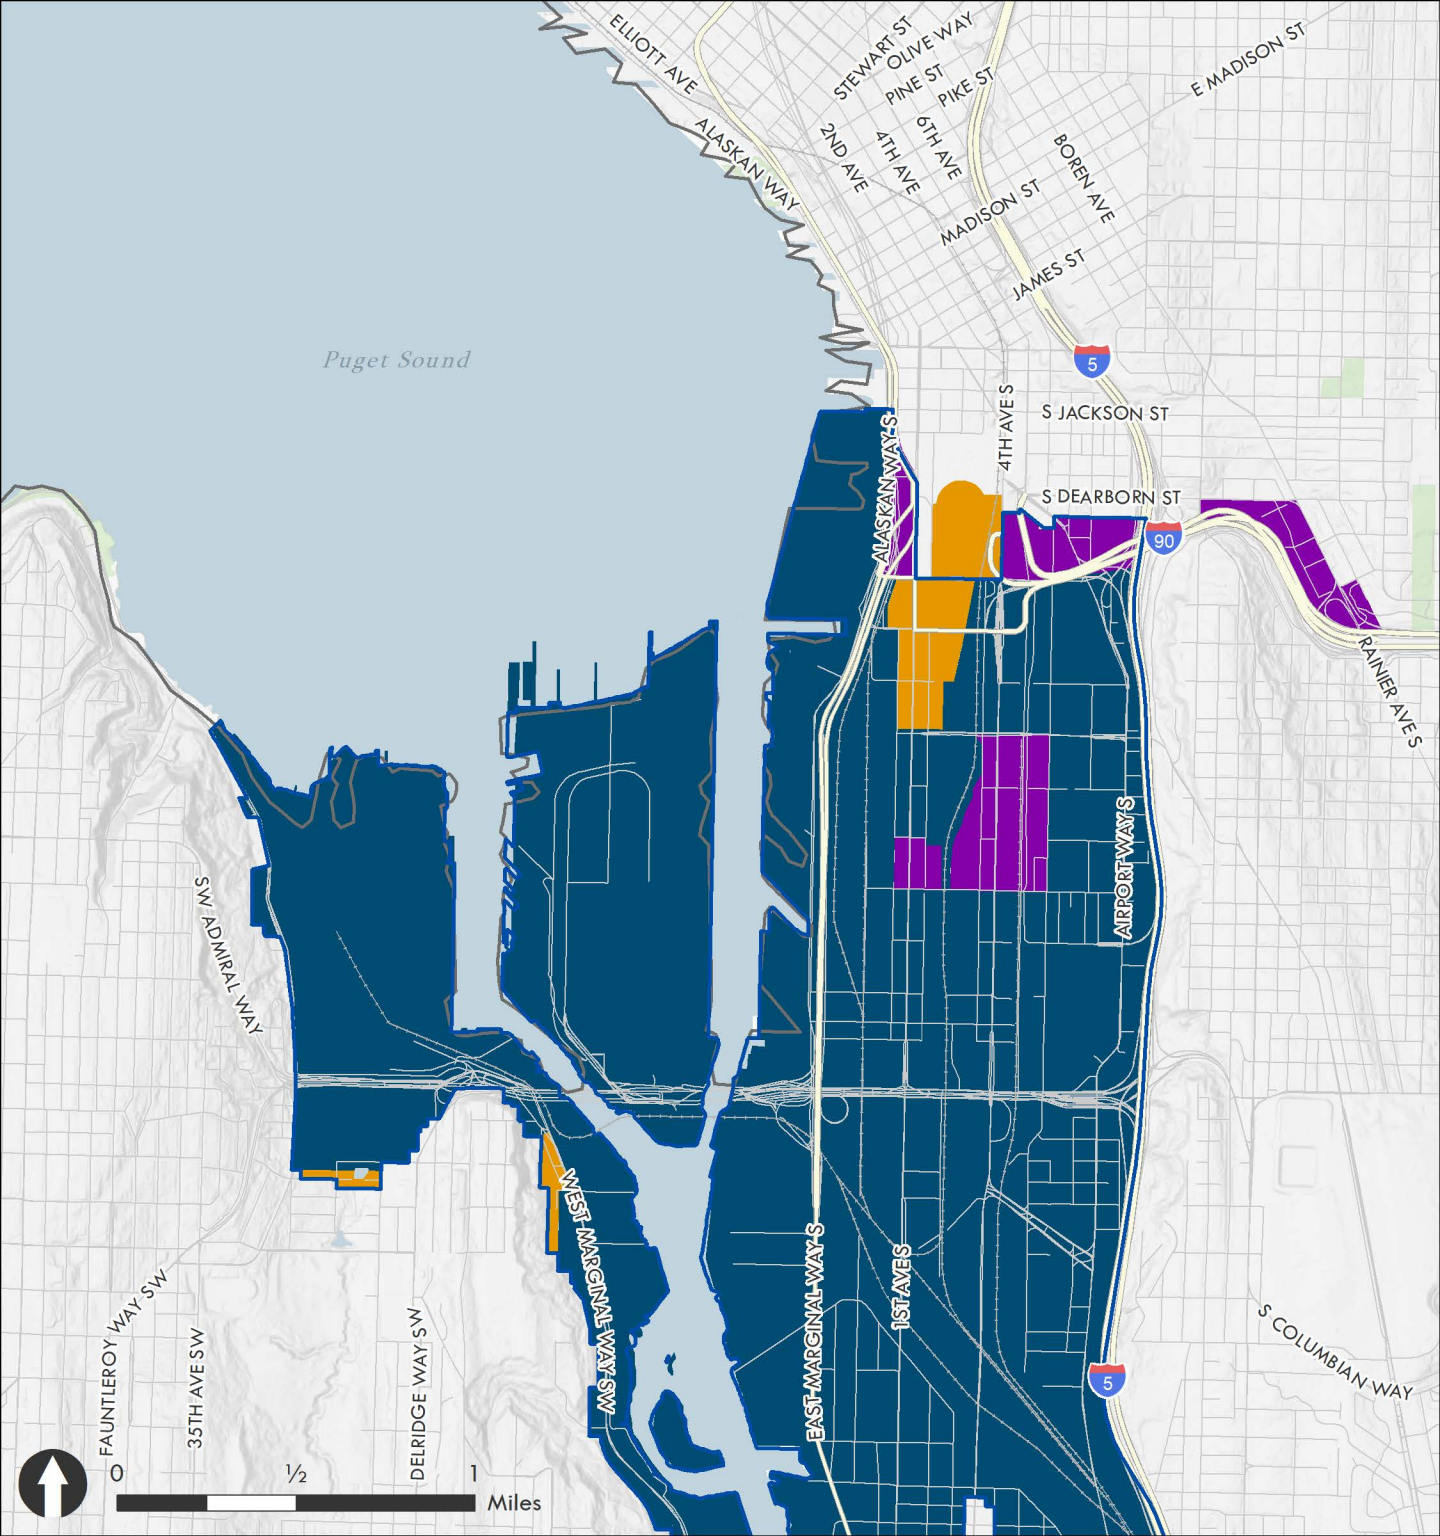

Map Date: November 2021

- | | |
|---|-------------------------------------|
| City of Seattle | Alternative 4 - Expanded |
| UGAs | Industry & Innovation |
| Public Lands | Urban Industrial |
| Manufacturing Industrial Centers | Maritime, Manufacturing & Logistics |
| Ballard-Interbay MIC | Seattle Mixed |
| Duwamish MIC | |

Map Date: November 2021

Puget Sound

- City of Seattle
- UGAs
- Public Lands
- Manufacturing Industrial Centers**
- Ballard-Interbay MIC
- Duwamish MIC

- Alternative 1 - No Action**
- Industrial Buffer
 - Industrial Commercial
 - Industrial General

Map Date: November 2021

- City of Seattle
- UGAs
- Public Lands
- Manufacturing Industrial Centers**
- Ballard-Interbay MIC
- Duwamish MIC
- Alternative 2 - Limited**
- Industry & Innovation
- Urban Industrial
- Maritime, Manufacturing & Logistics

Map Date: November 2021

- City of Seattle
- UGAs
- Public Lands
- Manufacturing Industrial Centers**
- Ballard-Interbay MIC
- Duwamish MIC

- Alternative 3 - Targeted**
- Industry & Innovation
- Urban Industrial
- Maritime, Manufacturing & Logistics
- Seattle Mixed