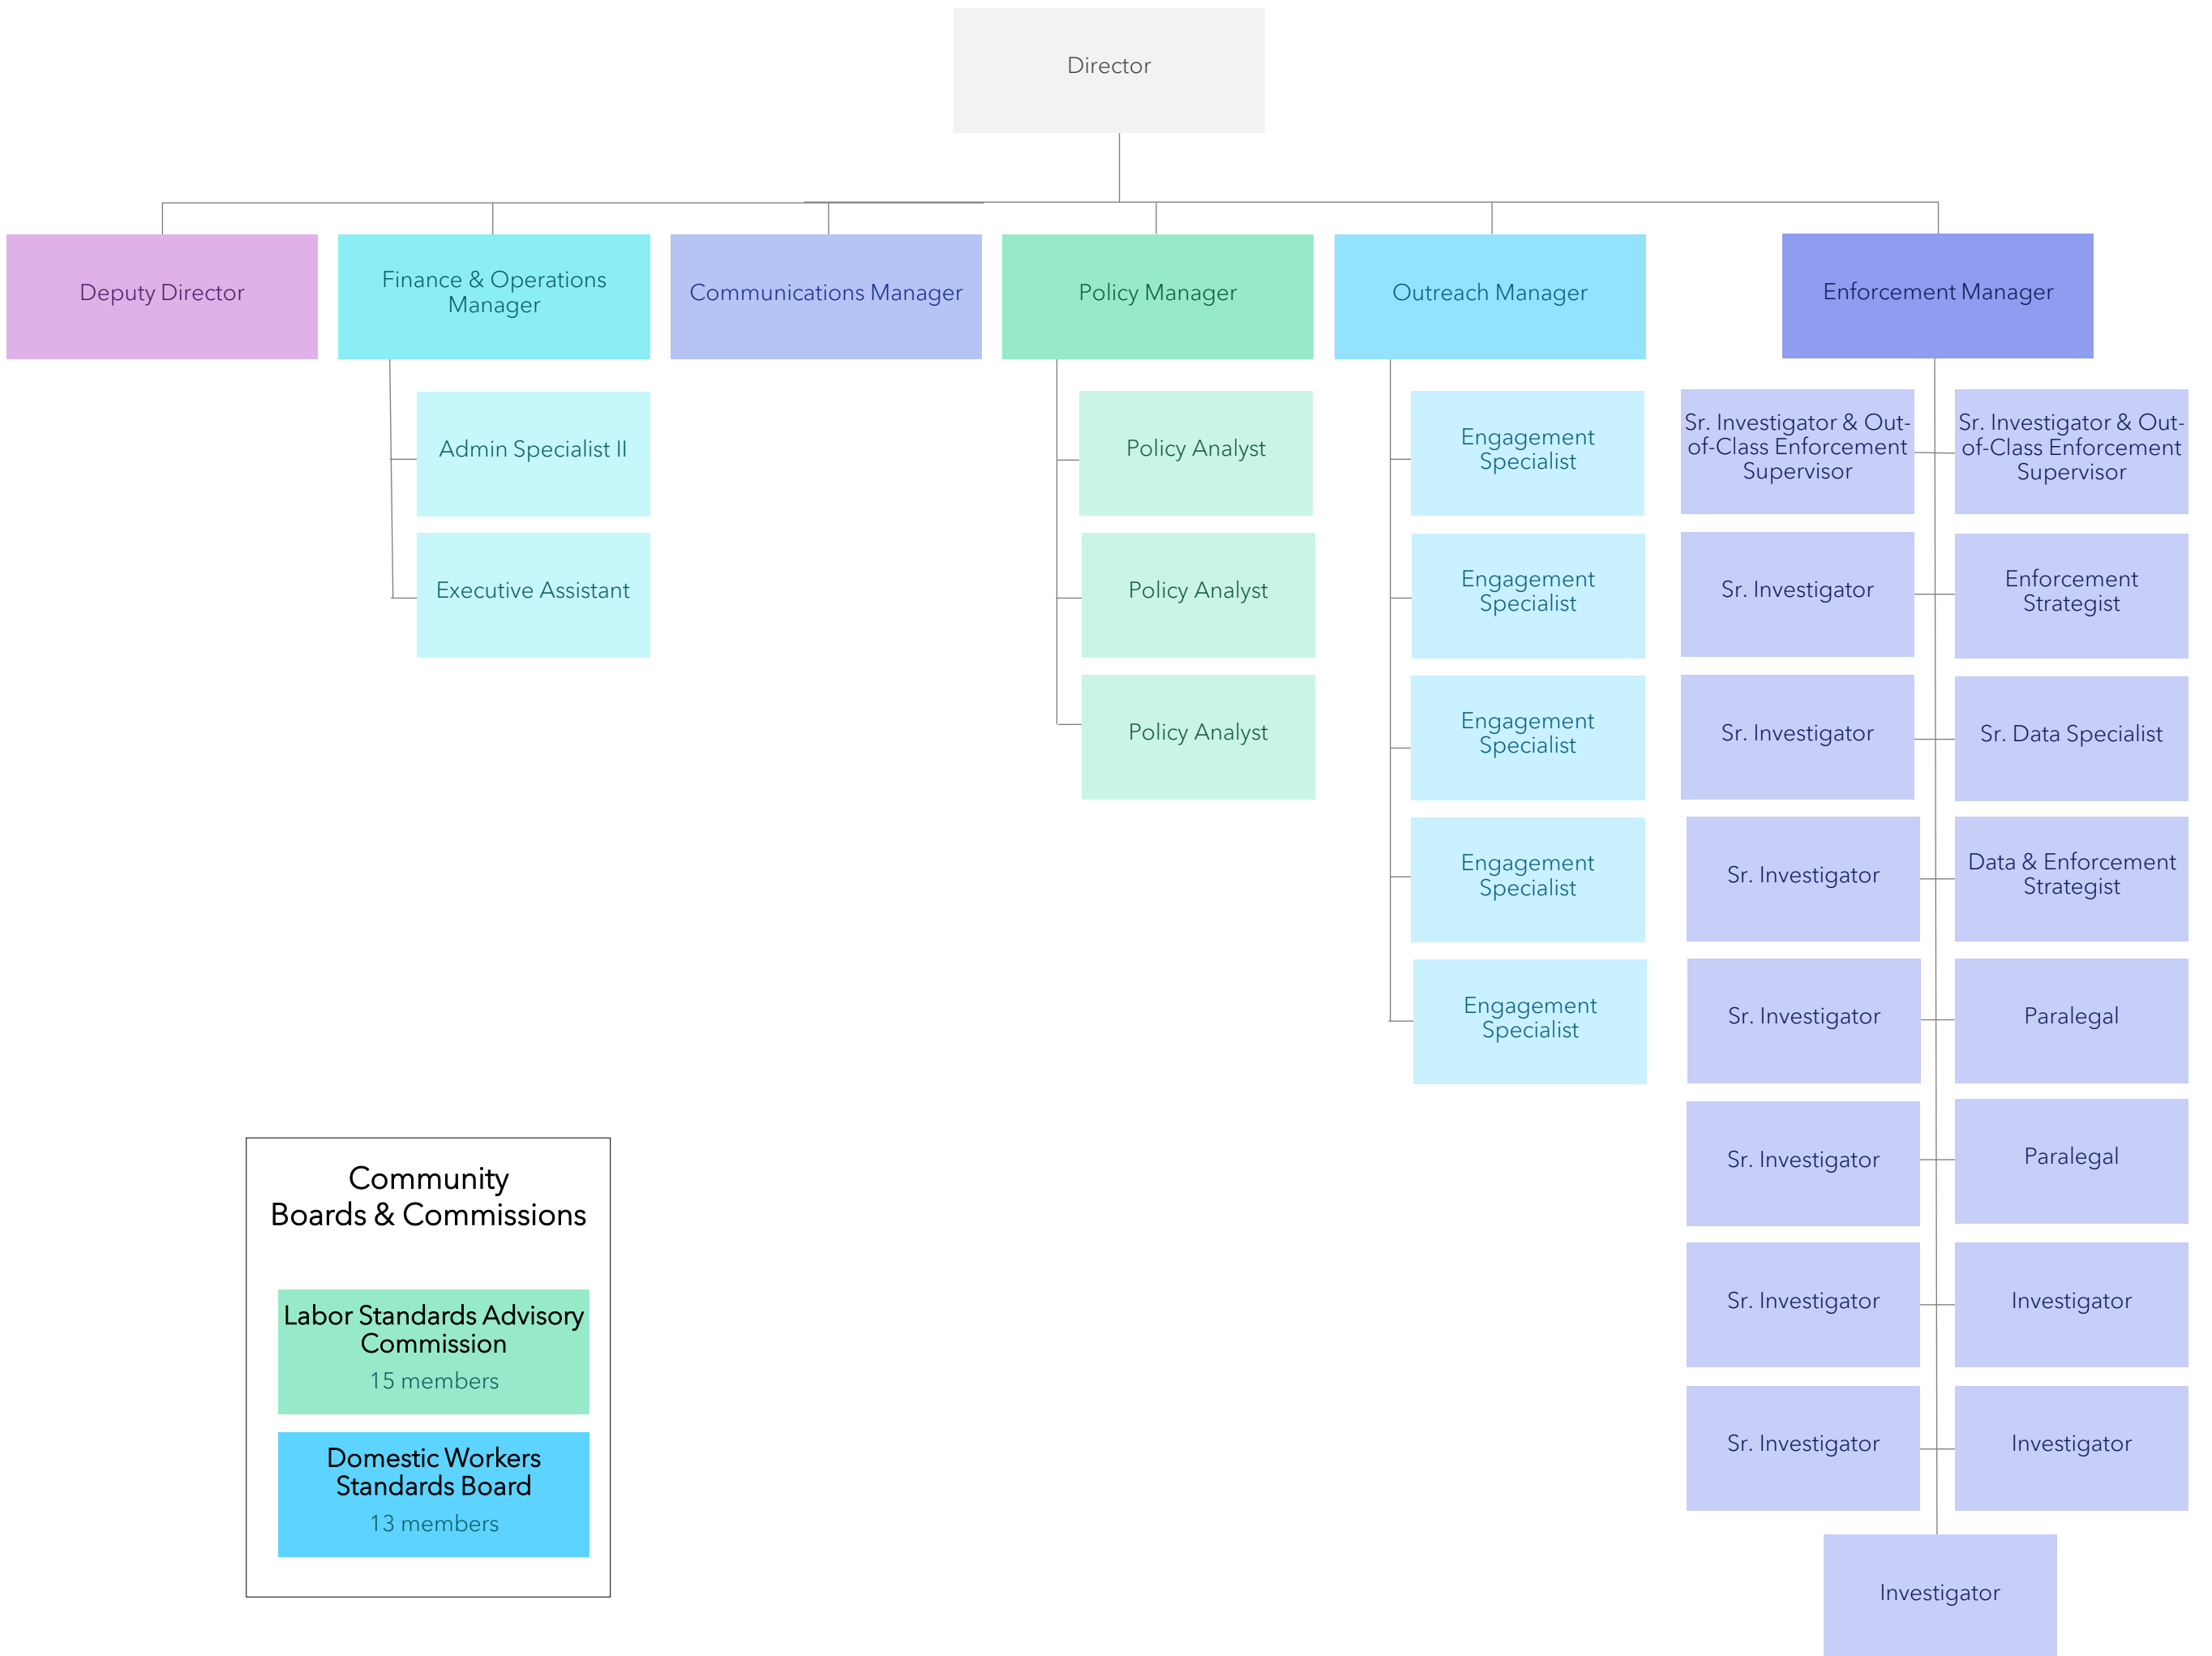

Organization Chart

Community Boards & Commissions

- Labor Standards Advisory Commission**
15 members
- Domestic Workers Standards Board**
13 members