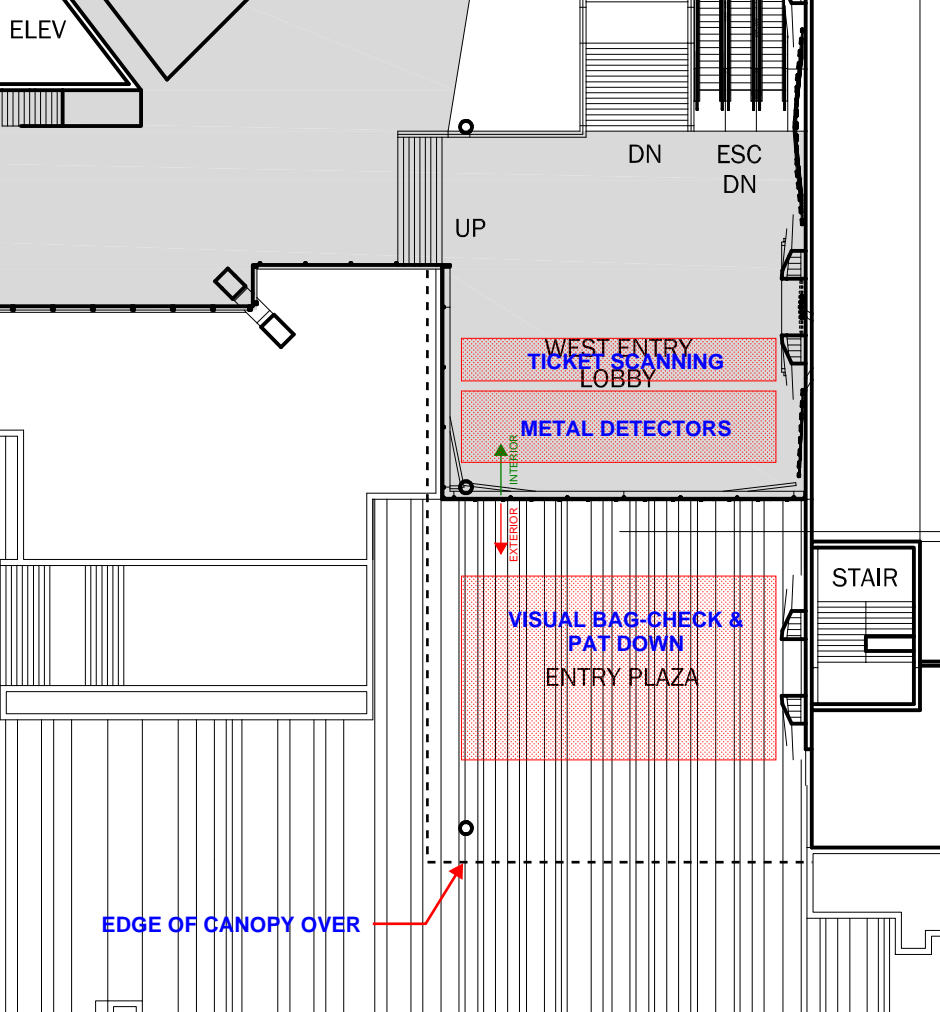

ELEV

UP

DN

ESC
DN

WEST ENTRY
TICKET SCANNING
LOBBY

METAL DETECTORS

VISUAL BAG-CHECK &
PAT DOWN
ENTRY PLAZA

STAIR

EDGE OF CANOPY OVER

INTERIOR

EXTERIOR