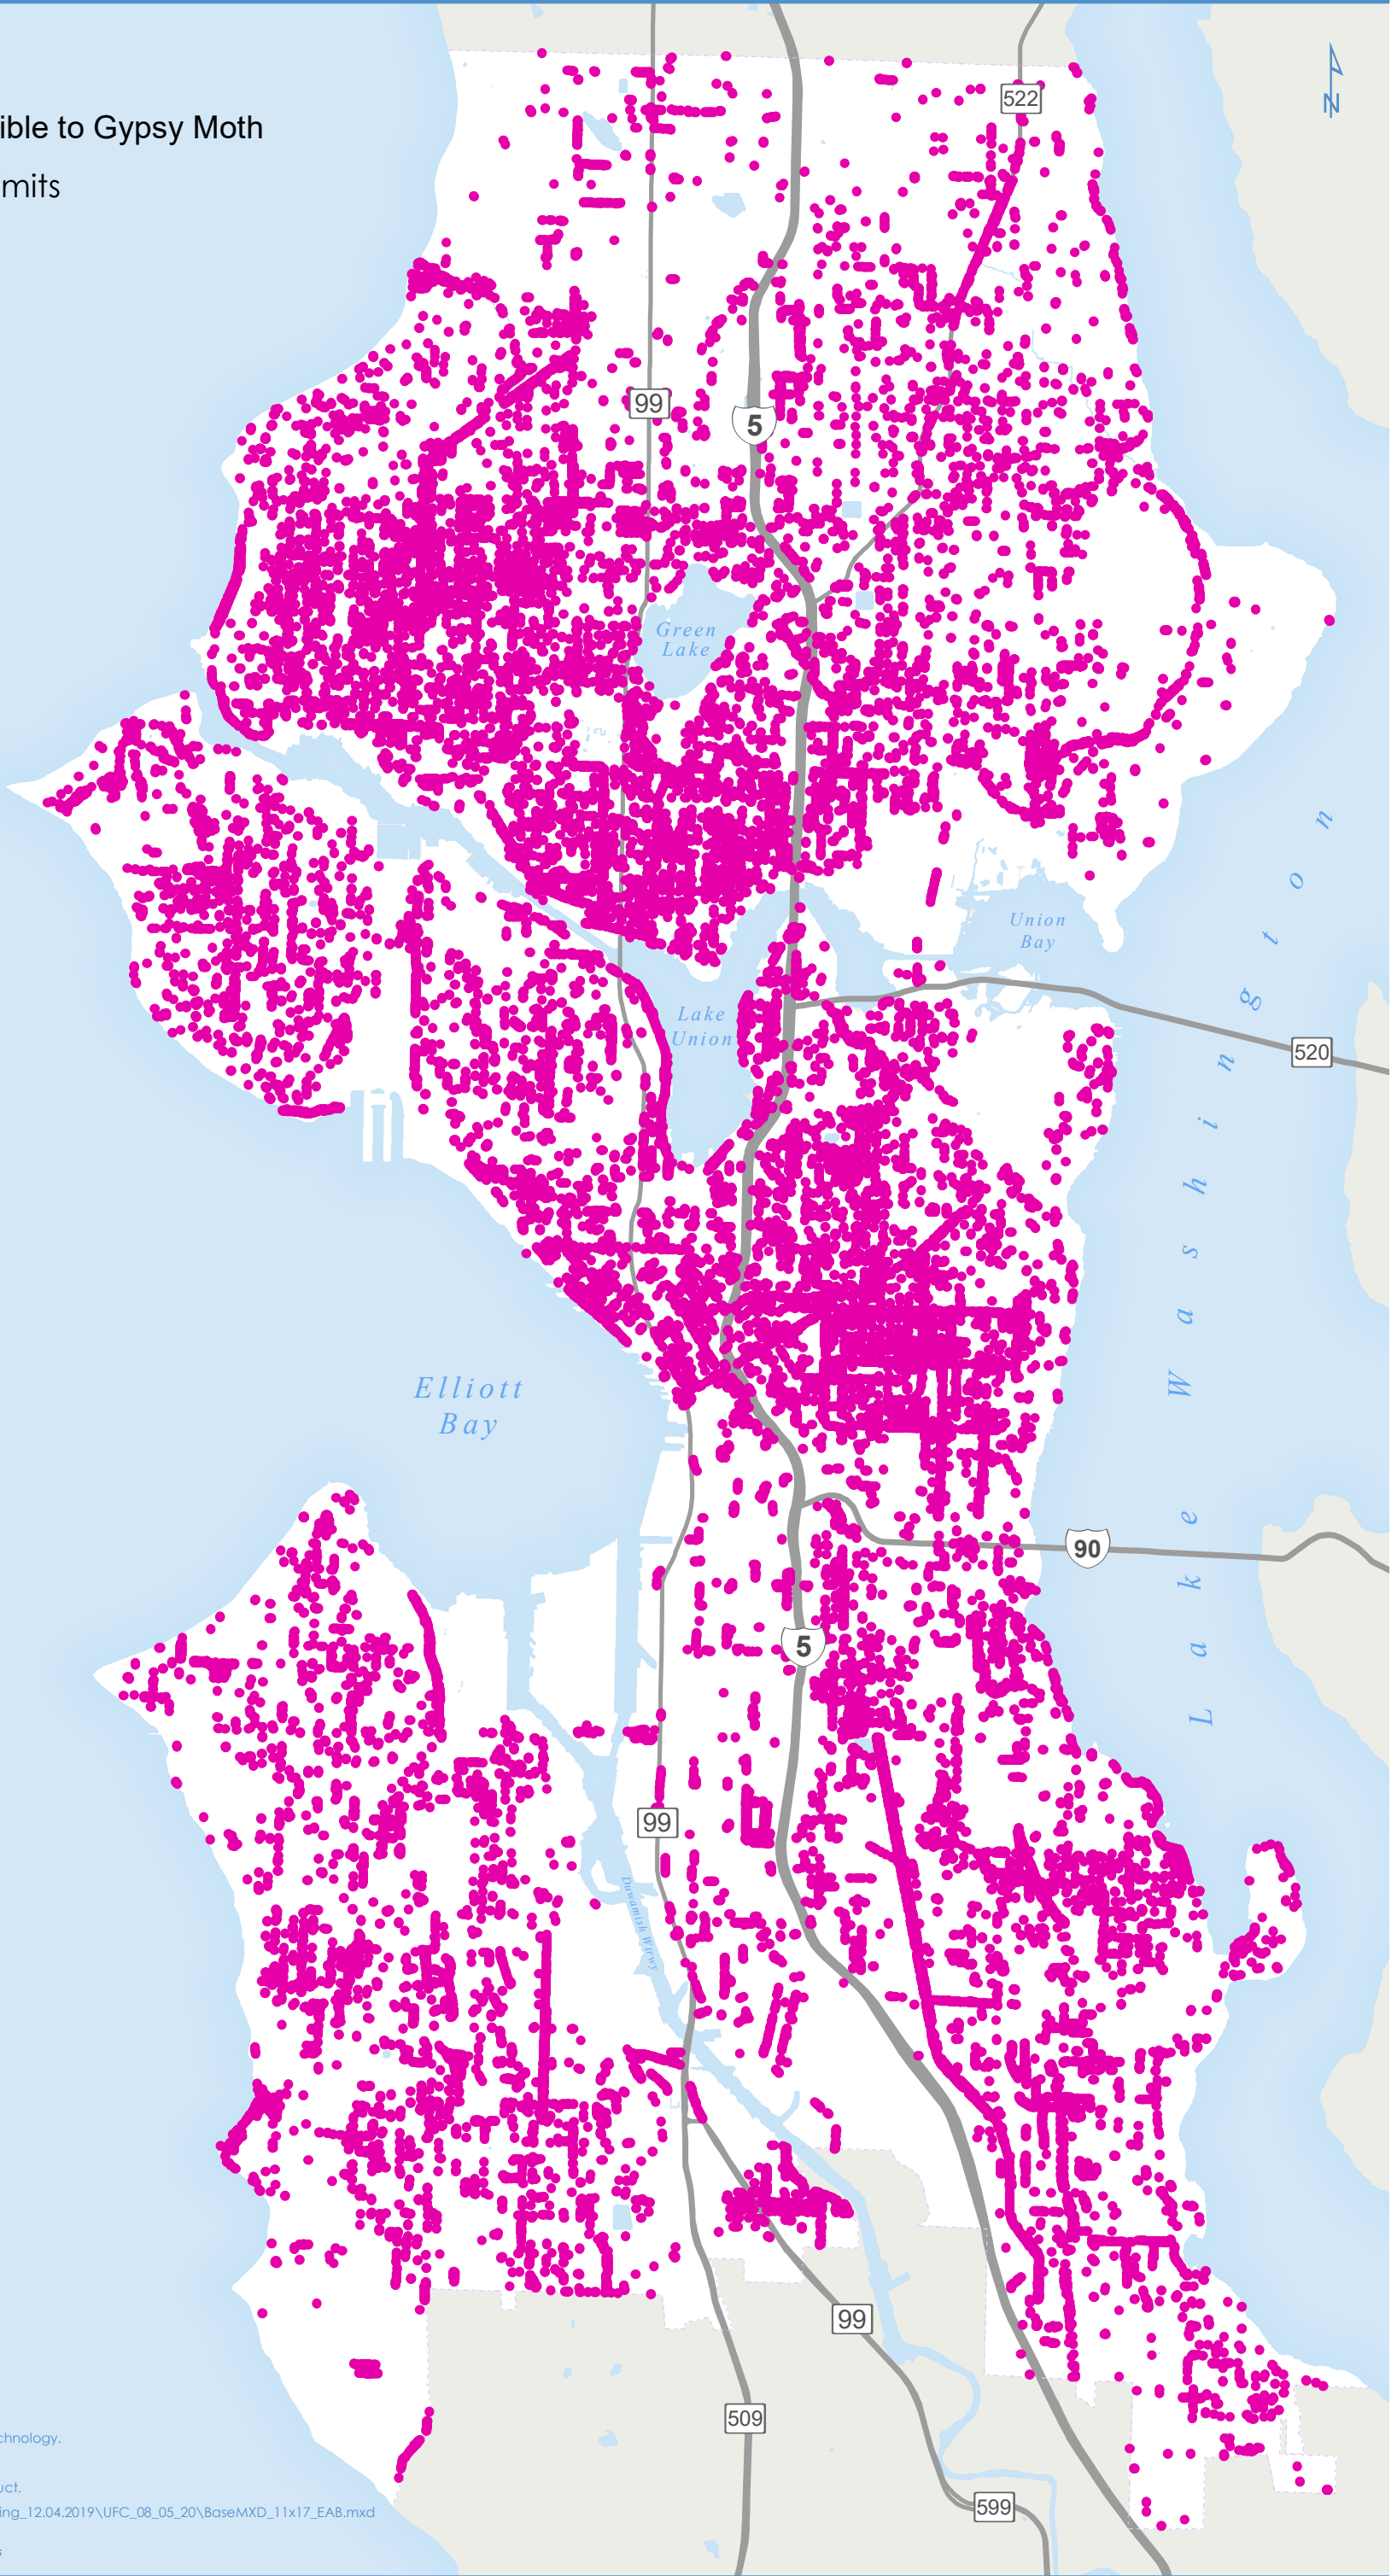

Gypsy Moth

Legend

- Trees Susceptible to Gypsy Moth
- Seattle City Limits

Produced by DWW Environmental Science & Technology.

© 2020, THE CITY OF SEATTLE, all rights reserved.
No warranties of any sort, including accuracy,
fitness or merchantability, accompany this product.

This map X:\Members\Ari\Tree_Invasive_Mapping_12.04.2019\UFC_08_05_20\BaseMXD_11x17_EAB.mxd
was produced on 7/28/2020.

0 0.95 1.9 Miles