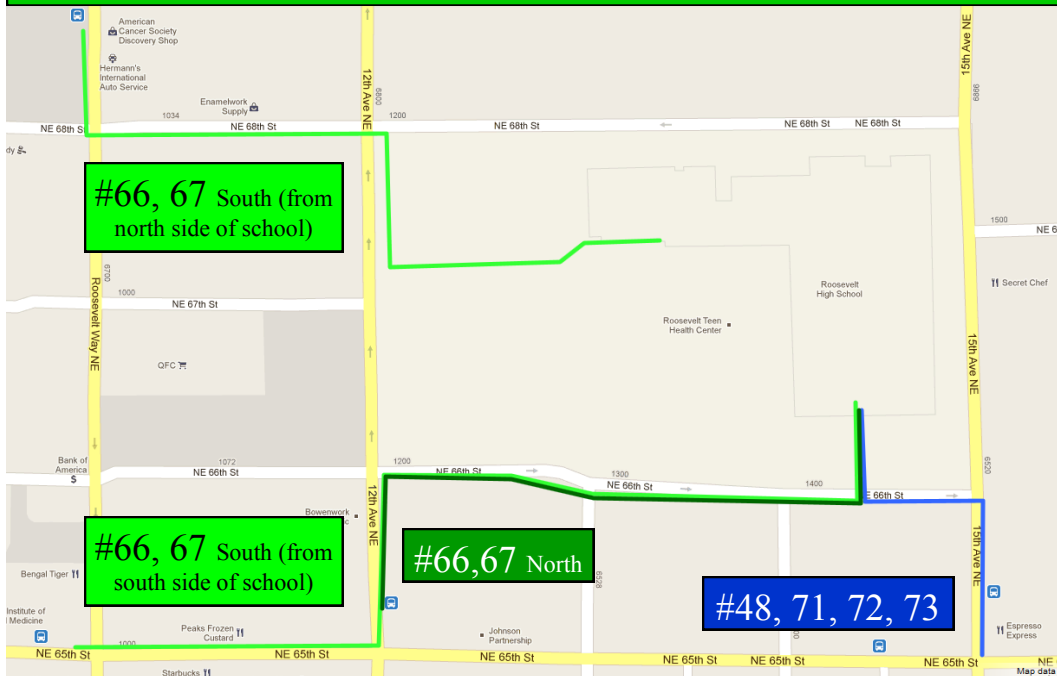

Getting to Roosevelt High School by Transit

Walking to Bus Stops

How to pay

You can use the card on the bus, light rail, ferry, and commuter rail anywhere in King, Pierce, or Snohomish Counties. (Note: Fares may exceed \$1.25. Add cash to your card accordingly)

If you live more than 2 miles away

You will receive a free ORCA Card with a pass worth any \$1.25 (youth) fare. Tap it on the scanner when you get on the bus.

Don't damage or lose your card. Your first replacement will cost \$5, your second will cost \$25

If you live less than 2 miles away

Seattle Public Schools will not pay for your commute. To purchase a youth Orca Card and fill it with cash/a pass, go in person to a retail outlet during office hours. (The closest locations to Roosevelt are the Westlake Tunnel Station, and the Lynwood Transit Center)