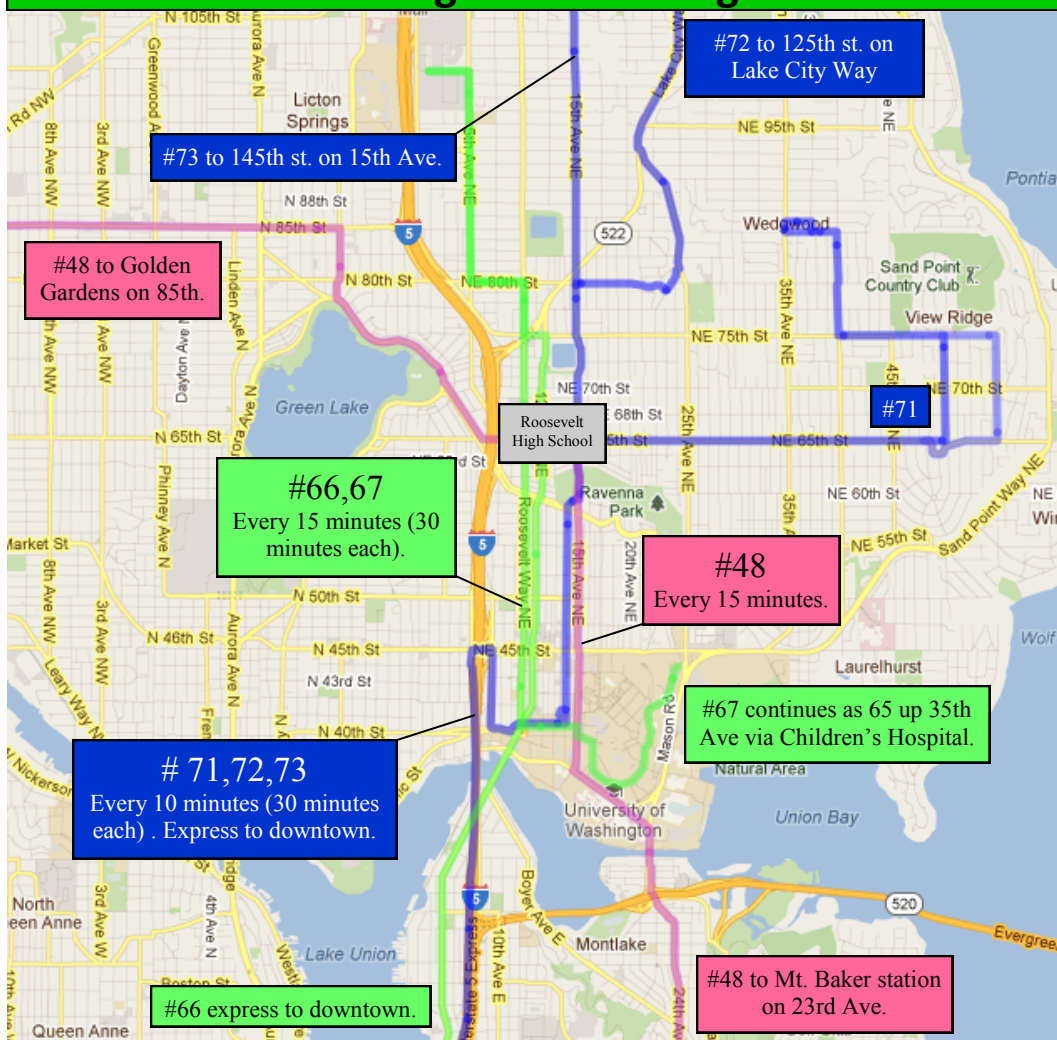

More info

www.orcacard.com

Real Time Arrival Information

If your bus is late, or if its rerouted, you can use the resources below to make your commute easier.

OneBusAway

OneBusAway tells you how many minutes it will be before a bus arrives at your stop, and how late or early it is.

More Info

www.onebusaway.org

Transit Alerts

Sign up for text message or email alerts from Metro. They will tell you if buses are on snow routes, if there is a large amount of traffic somewhere, if buses are rerouted, etc.

More Info

metro.kingcounty.gov/signup

Routes Serving Roosevelt High School

Live on 35th Ave NE?

Route 64 provides rush hour service from 35th Ave to downtown. On the way, it stops at Roosevelt High School. Catch it at the 71 bus stop (Blue line) When it doesn't run, transfer between routes 65 and 71.

Live on 65th or 85th st?

Route 76 provides rush hour service from the end of route 71 in Wedgewood to downtown. On the way, it stops at Roosevelt High School. Catch it at the 71 bus stop (Blue line)

Comments?