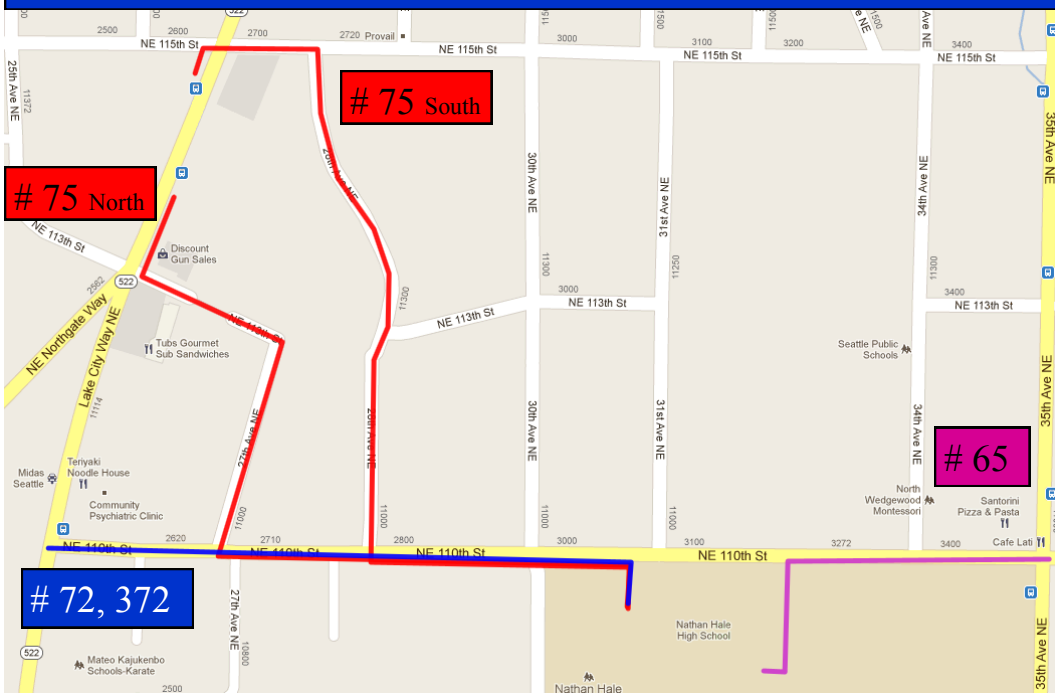

Getting to Nathan Hale by Transit

Walking to Bus Stops

How to Pay

You can use the card on the bus, light rail, ferry, and commuter rail anywhere in King, Pierce, or Snohomish Counties. (Note: Fares may exceed \$1.25. Add cash to your card accordingly)

If you live more than 2 miles away

You will receive a free ORCA Card with a pass worth any \$1.25 (youth) fare. Tap it on the scanner when you get on the bus.

Don't damage or lose your card. Your first replacement will cost \$5, your second will cost \$25

More Info

metro.kingcounty.gov/signup

Bothell, Lake City Residents

Along with the route 372 (which runs all day), routes 306, 309, and 312 provide peak service from Lake City Way to/from Downtown every 5-10 minutes. Get off at Lake City Way and 110th st. (See blue line above) for Nathan Hale.

Routes Serving Nathan Hale

75

Every 30 minutes, 15 minutes during peak hours.

72

Every 30 minutes.

372

Every 30 minutes, every 15 minutes during peak hours. Limited stops between 125th st, and 45th st.

72 Express to Downtown. (Exact routing changes with time of day)