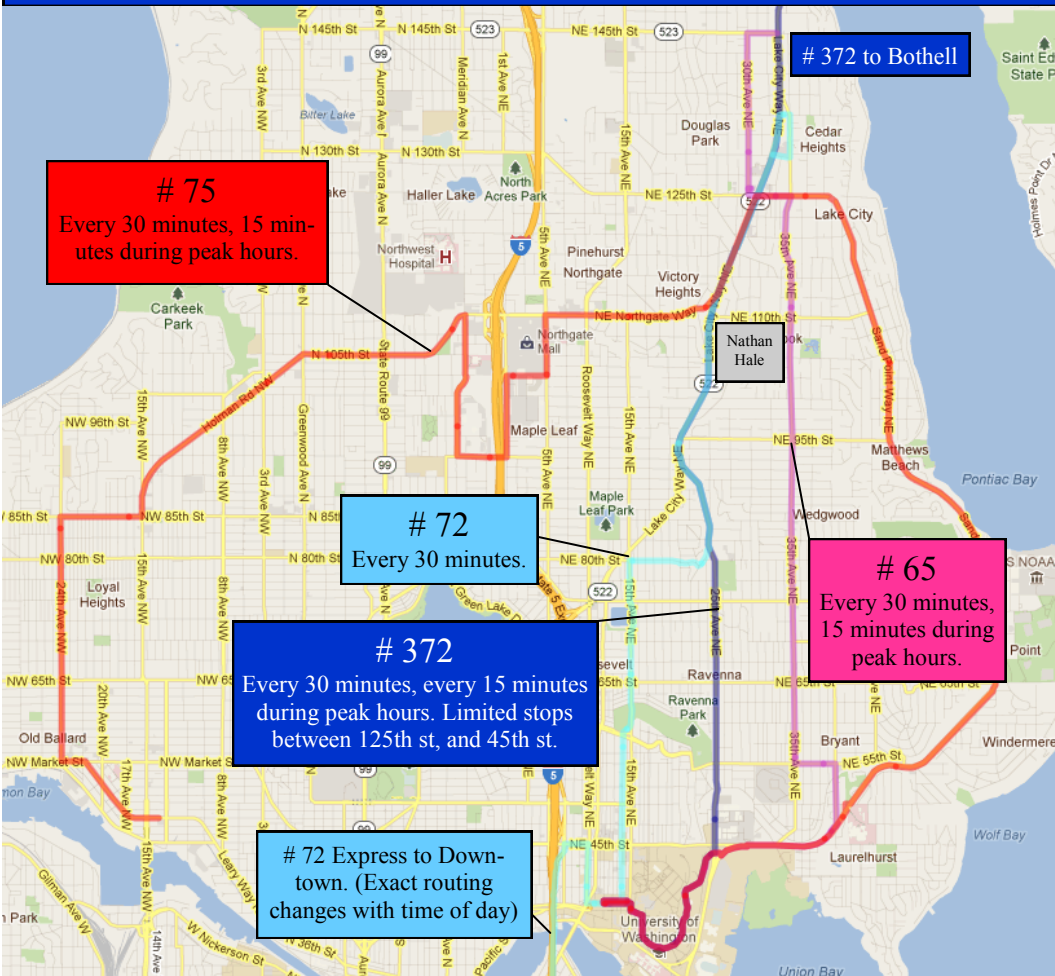

More info

www.orcacard.com

Real Time Arrival Information

If your bus is late, or if its rerouted, you can use the resources below to make your commute easier.

OneBusAway

OneBusAway tells you how many minutes it will be before a bus arrives at your stop, and how late or early it is.

More Info

www.onebusaway.org

Transit Alerts

Sign up for text message or email alerts from Metro. They will tell you if buses are on snow routes, if there is a large amount of traffic somewhere, if buses are rerouted, etc.

More Info

metro.kingcounty.gov/signup

Bothell, Lake City Residents

Along with the route 372 (which runs all day), routes 306, 309, and 312 provide peak service from Lake City Way to/from Downtown every 5-10 minutes. Get off at Lake City Way and 110th st. (See blue line above) for Nathan Hale.

Routes Serving Nathan Hale

75

Every 30 minutes, 15 minutes during peak hours.

72

Every 30 minutes.

372

Every 30 minutes, every 15 minutes during peak hours. Limited stops between 125th st, and 45th st.

72 Express to Downtown. (Exact routing changes with time of day)