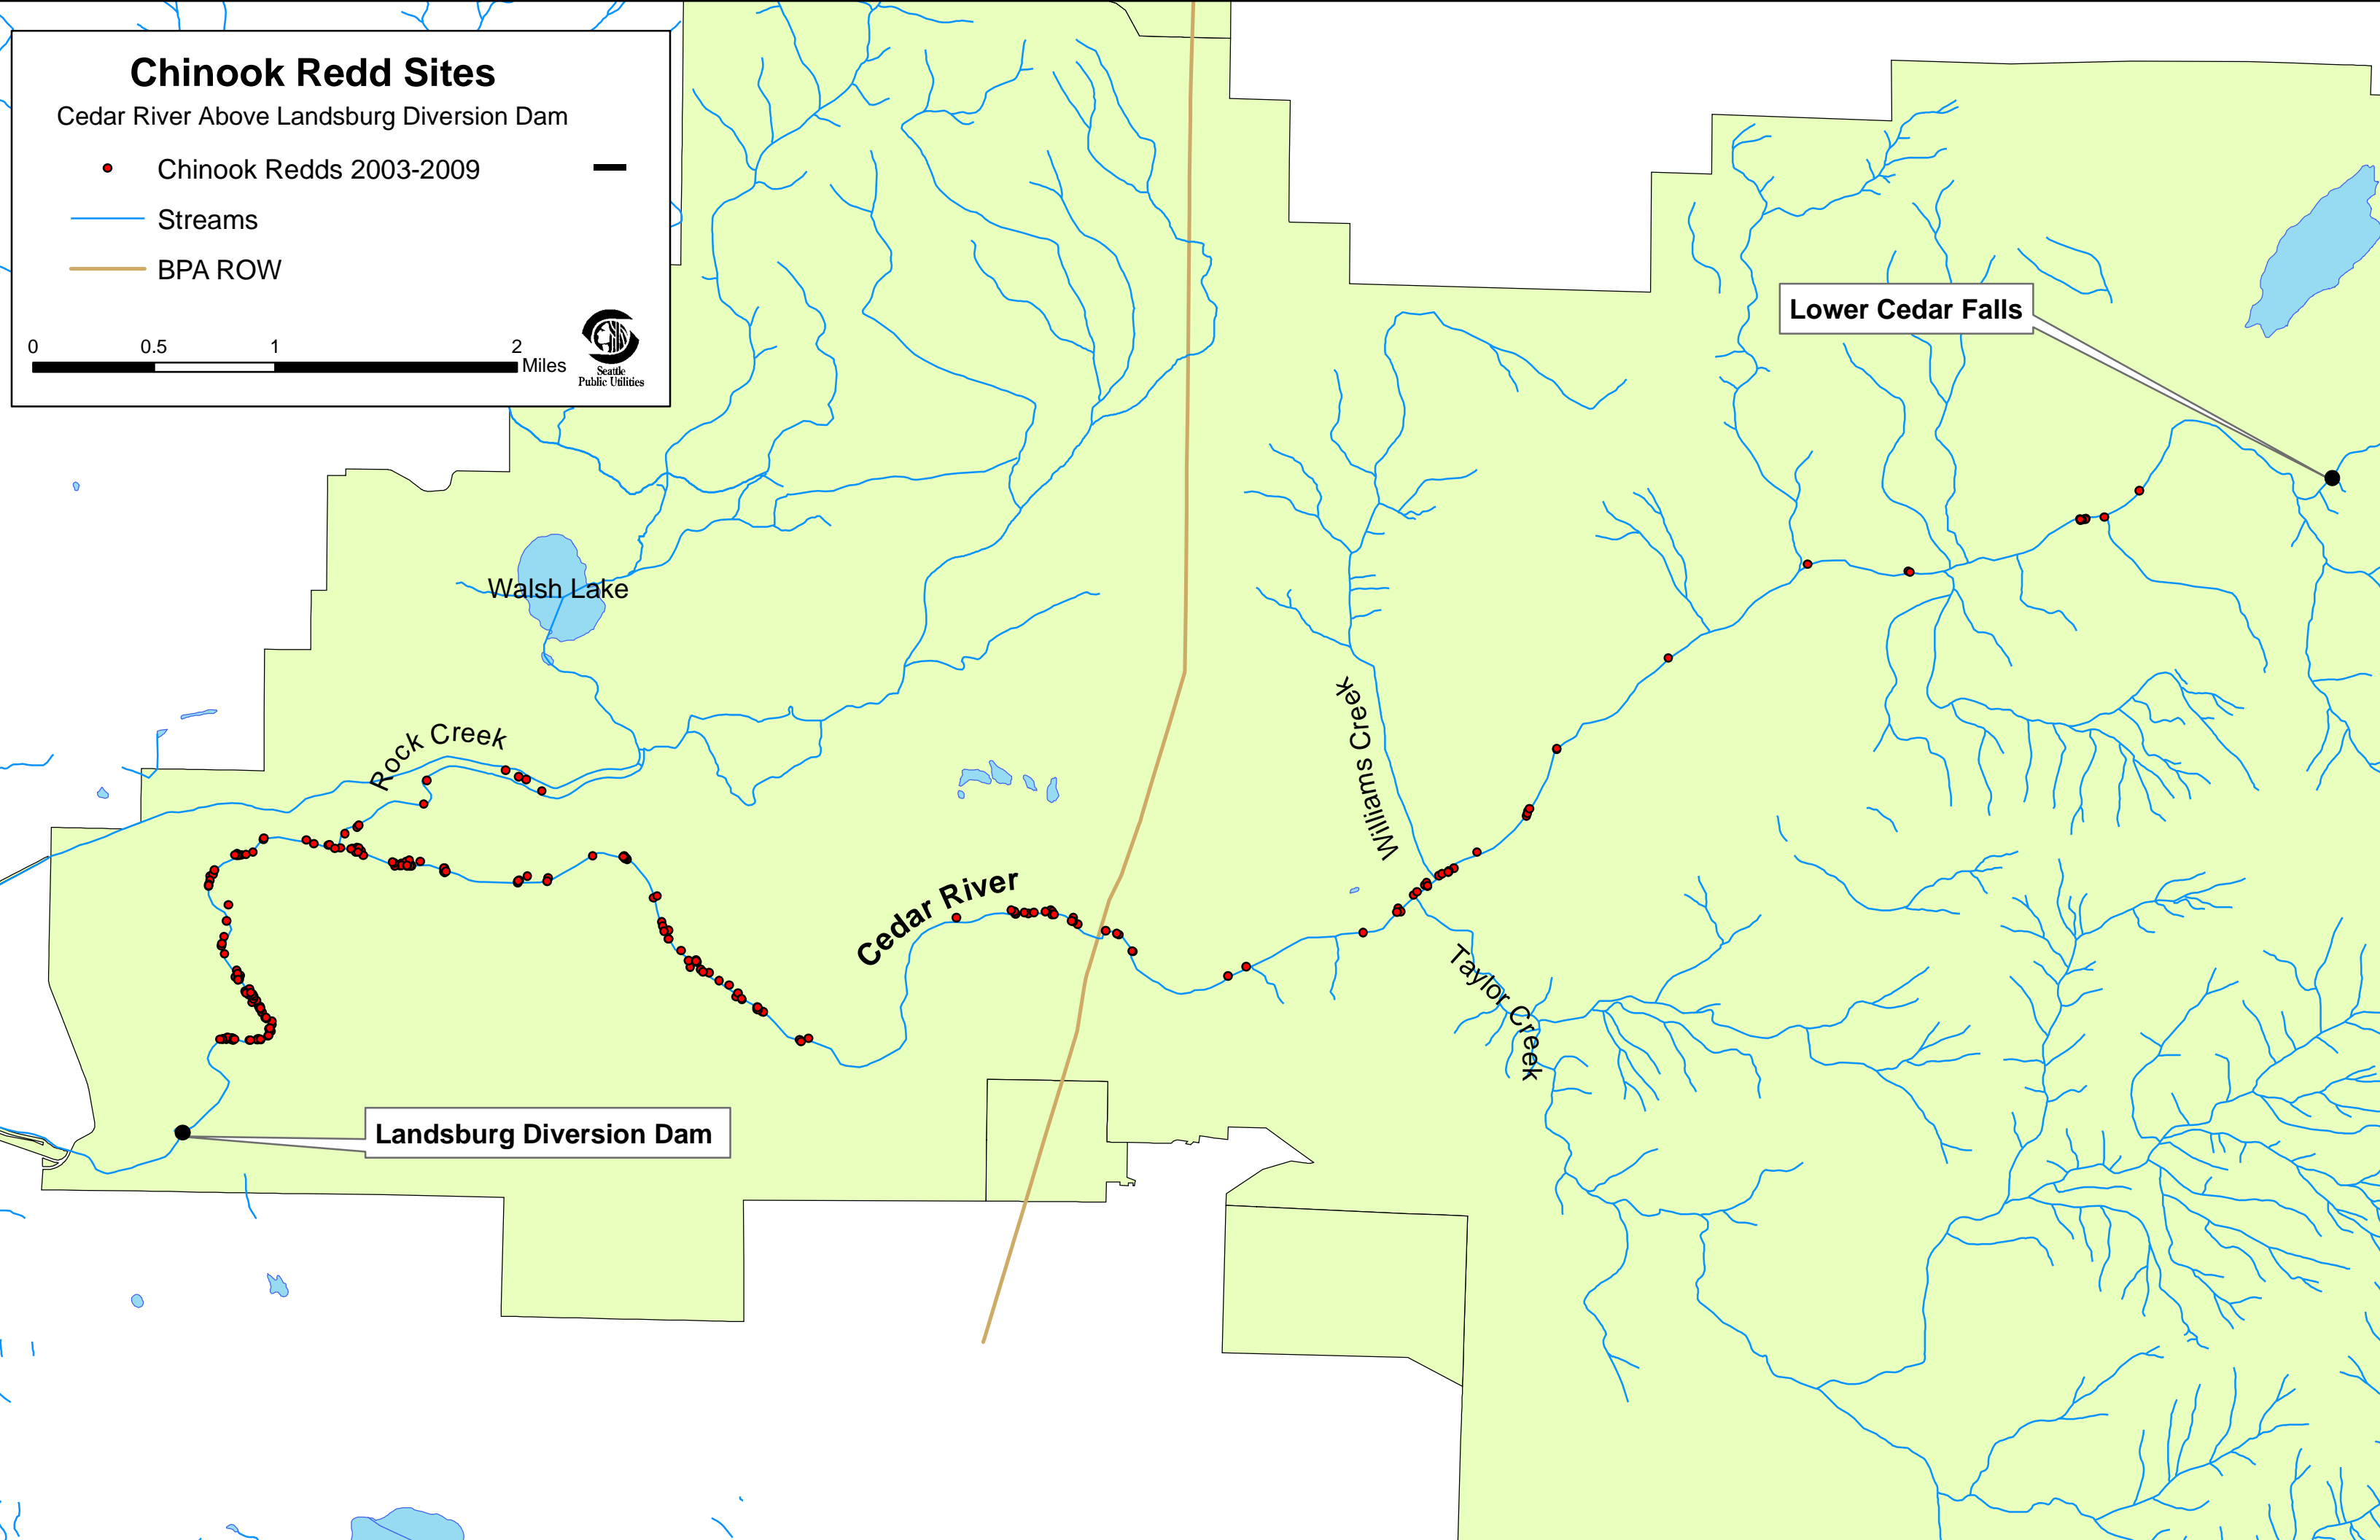

Chinook Redd Sites

Cedar River Above Landsburg Diversion Dam

- Chinook Redds 2003-2009
- Streams
- BPA ROW

Walsh Lake

Rock Creek

Cedar River

Williams Creek

Taylor Creek

Lower Cedar Falls

Landsburg Diversion Dam