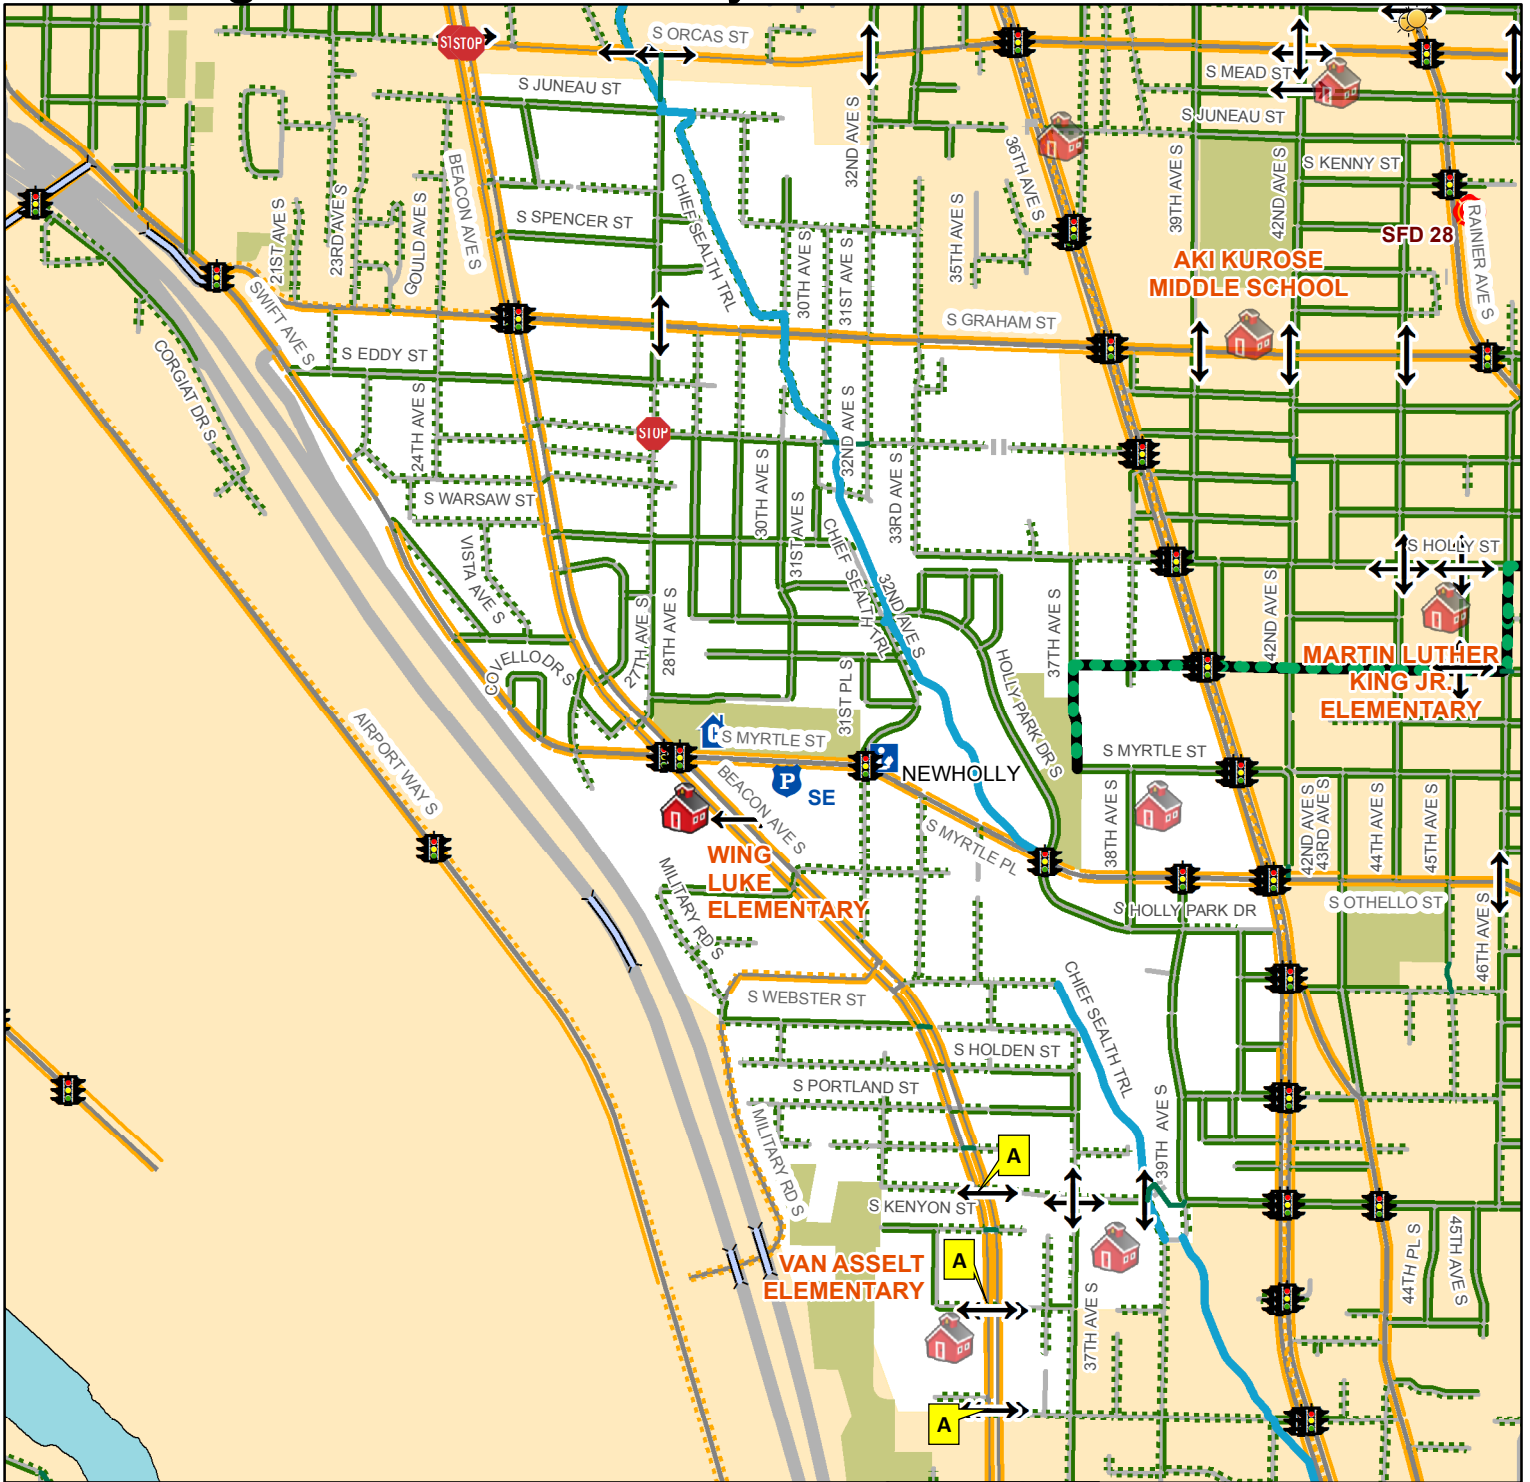

Wing Luke Elementary - 7201 Beacon Ave. S

2018-2019 School Year

Crossing Conditions

- A** Crossing Guard Assignment*
- S** School Patrol*
- Traffic Signals
- All Way Stop Intersection
- Crossing Beacon
- Designated School Crossing
- Bridge

Walking and Biking Conditions

- Stairway
- Multi Use Path
- Neighborhood Greenway
- Protected Bike Lane
- Neighborhood Street with Sidewalk
- Neighborhood Street with no Sidewalk
- Busy Street with Sidewalk
- Busy Street with no Sidewalk (not recommended)

Community Facilities

- Community Center
- Library
- Police Station
- Fire Station
- Park

* Crossing guard and school patrol locations are subject to change.

©2018, THE CITY OF SEATTLE. All rights reserved. Produced by the Seattle Department of Transportation. No warranties of any sort, including accuracy, fitness or merchantability, accompany this product.

Coordinate System: State Plane, NAD83-91, Washington, North Zone
 Orthophoto Source: Pictometry 2007
 Plot Date : 8/8/2018
 Author : abiano
 School_Walking_Maps_18_19_rev3