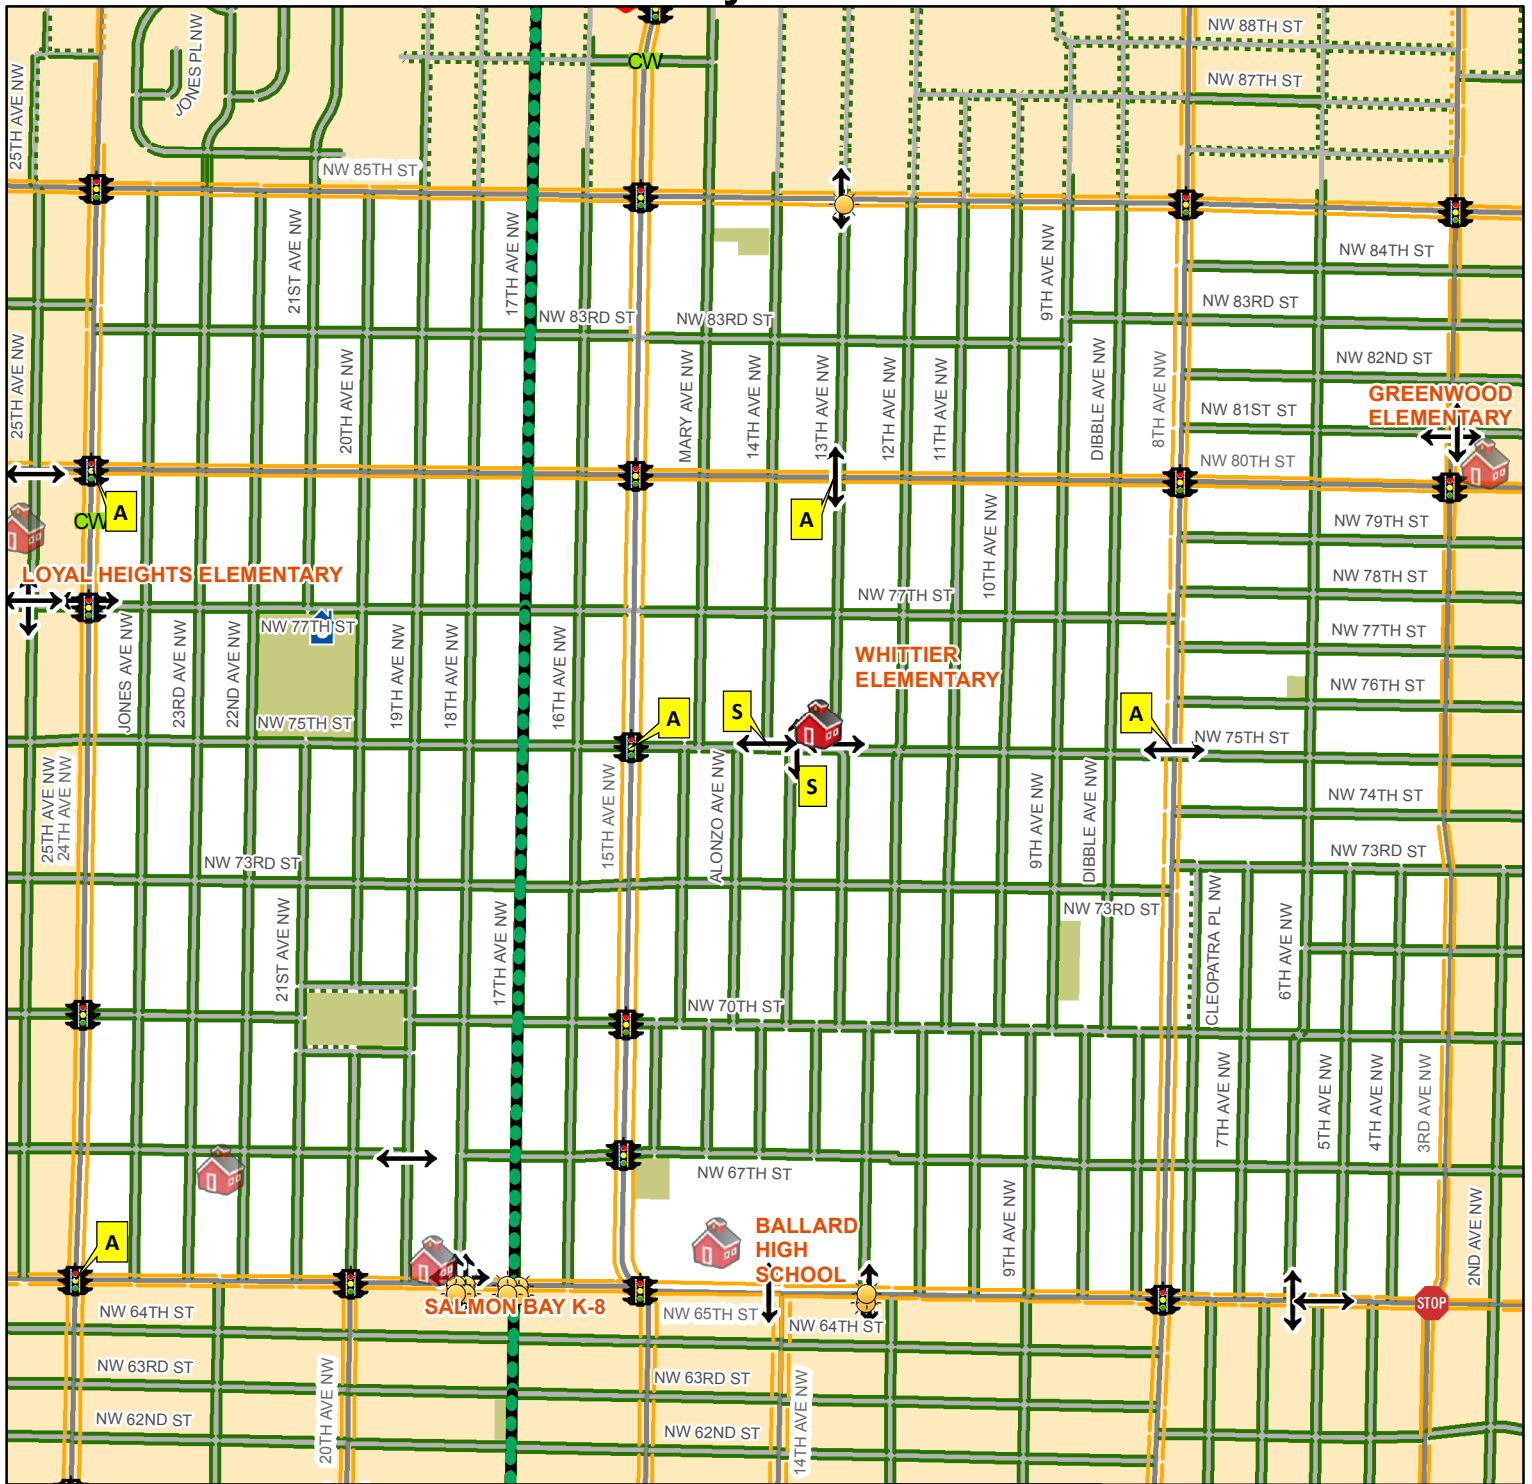

# Whittier Elementary - 1320 NW 75th St.

### Crossing Conditions

- A** Crossing Guard Assignment\*
- S** School Patrol\*
- Traffic Signals
- All Way Stop Intersection
- Crossing Beacon
- Designated School Crossing
- Bridge

### Walking and Biking Conditions

- Stairway
- Multi Use Path
- Neighborhood Greenway
- Protected Bike Lane
- Neighborhood Street with Sidewalk
- Neighborhood Street with no Sidewalk
- Busy Street with Sidewalk
- Busy Street with no Sidewalk (not recommended)

Coordinate System: State Plane, NAD83-91, Washington, North Zone  
 Orthophoto Source: Pictometry 2007

Plot Date : 8/2/2018  
 Author : abiano  
 School\_Walking\_Maps\_18\_19\_rev3