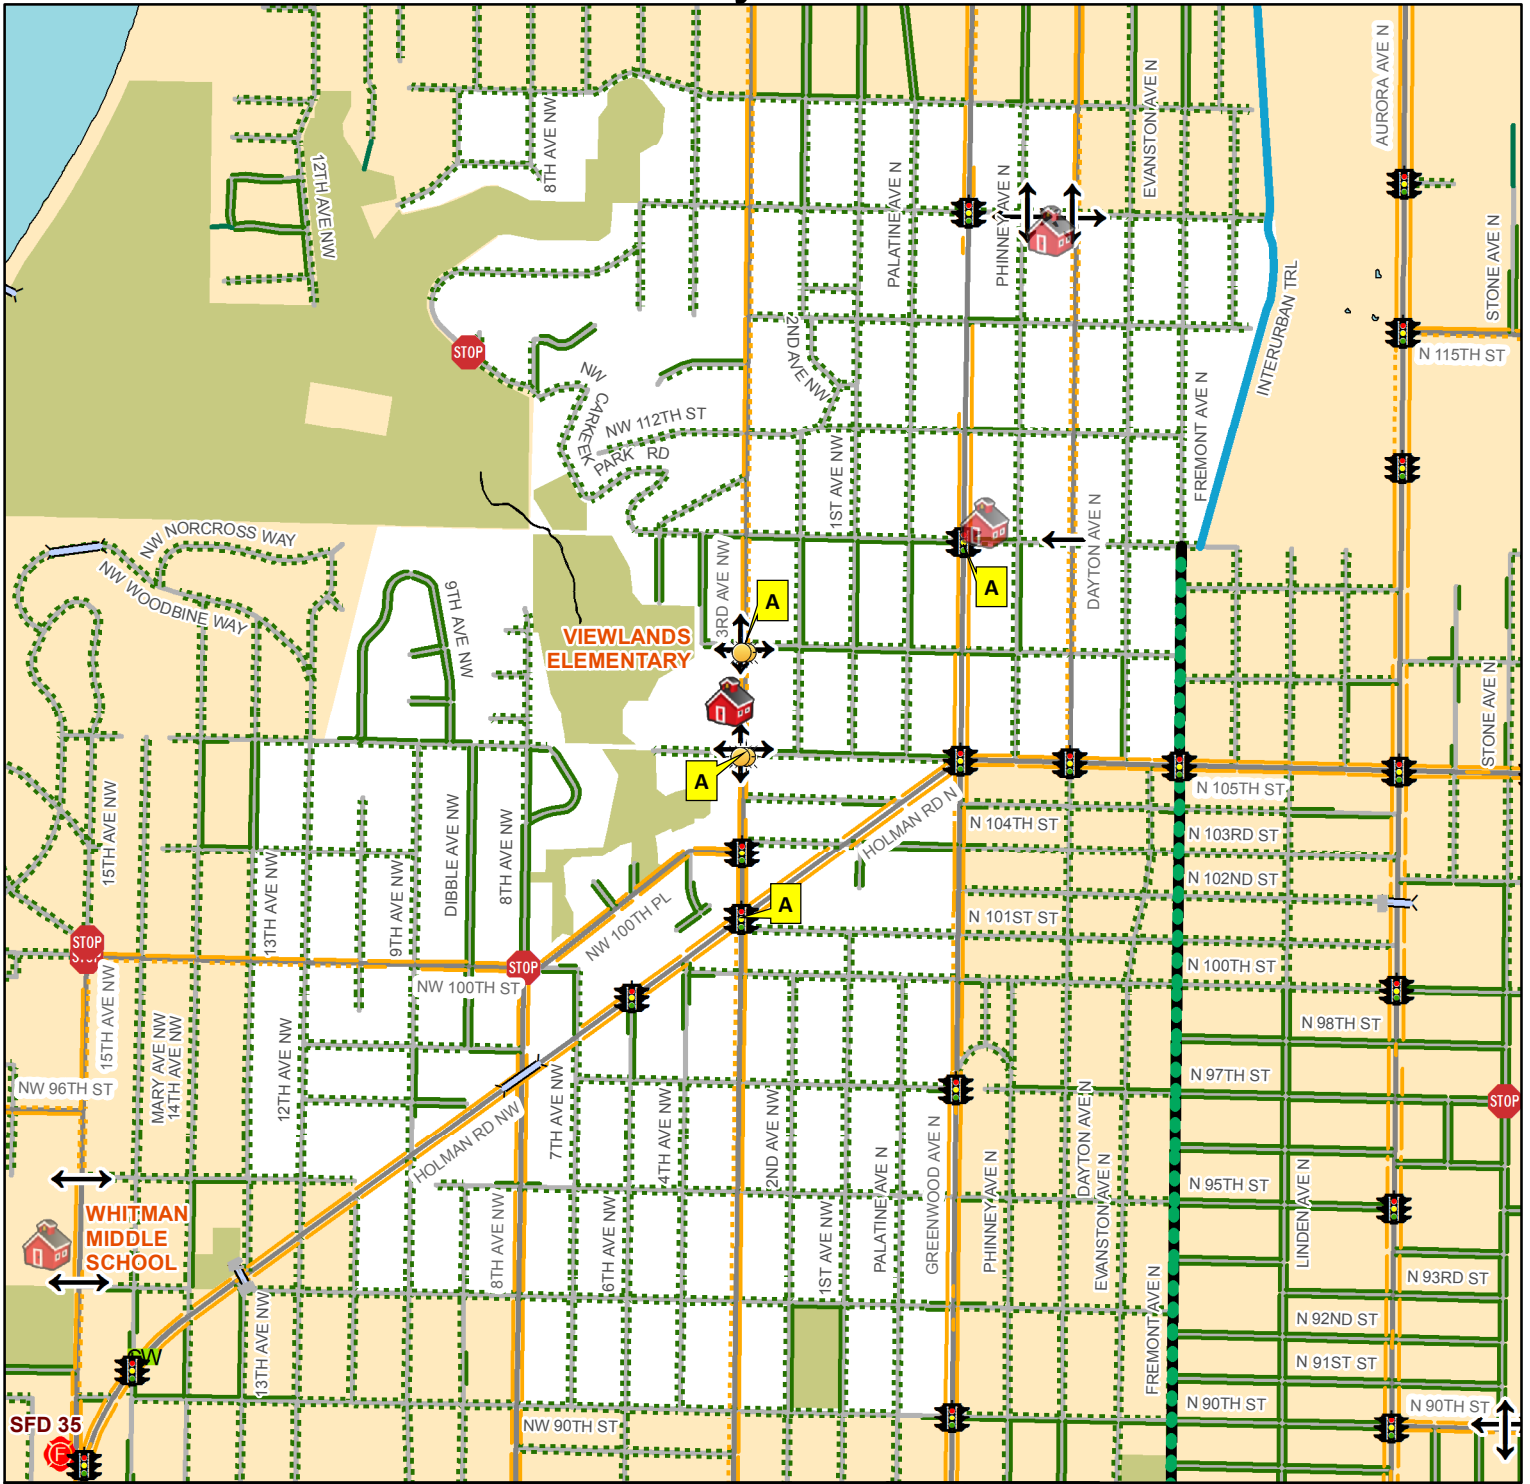

# Viewlands Elementary - 10525 3rd Ave. NW

### Crossing Conditions

- Crossing Guard Assignment\*
- School Patrol\*
- Traffic Signals
- All Way Stop Intersection
- Crossing Beacon
- Designated School Crossing
- Bridge

### Walking and Biking Conditions

- Stairway
- Multi Use Path
- Neighborhood Greenway
- Protected Bike Lane
- Neighborhood Street with Sidewalk
- Neighborhood Street with no Sidewalk
- Busy Street with Sidewalk
- Busy Street with no Sidewalk (not recommended)

Coordinate System: State Plane, NAD83-91, Washington, North Zone  
 Orthophoto Source: Pictometry 2007

Plot Date : 8/2/2018  
 Author : abiano  
 School\_Walking\_Maps\_18\_19\_rev3

\* Crossing guard and school patrol locations are subject to change.