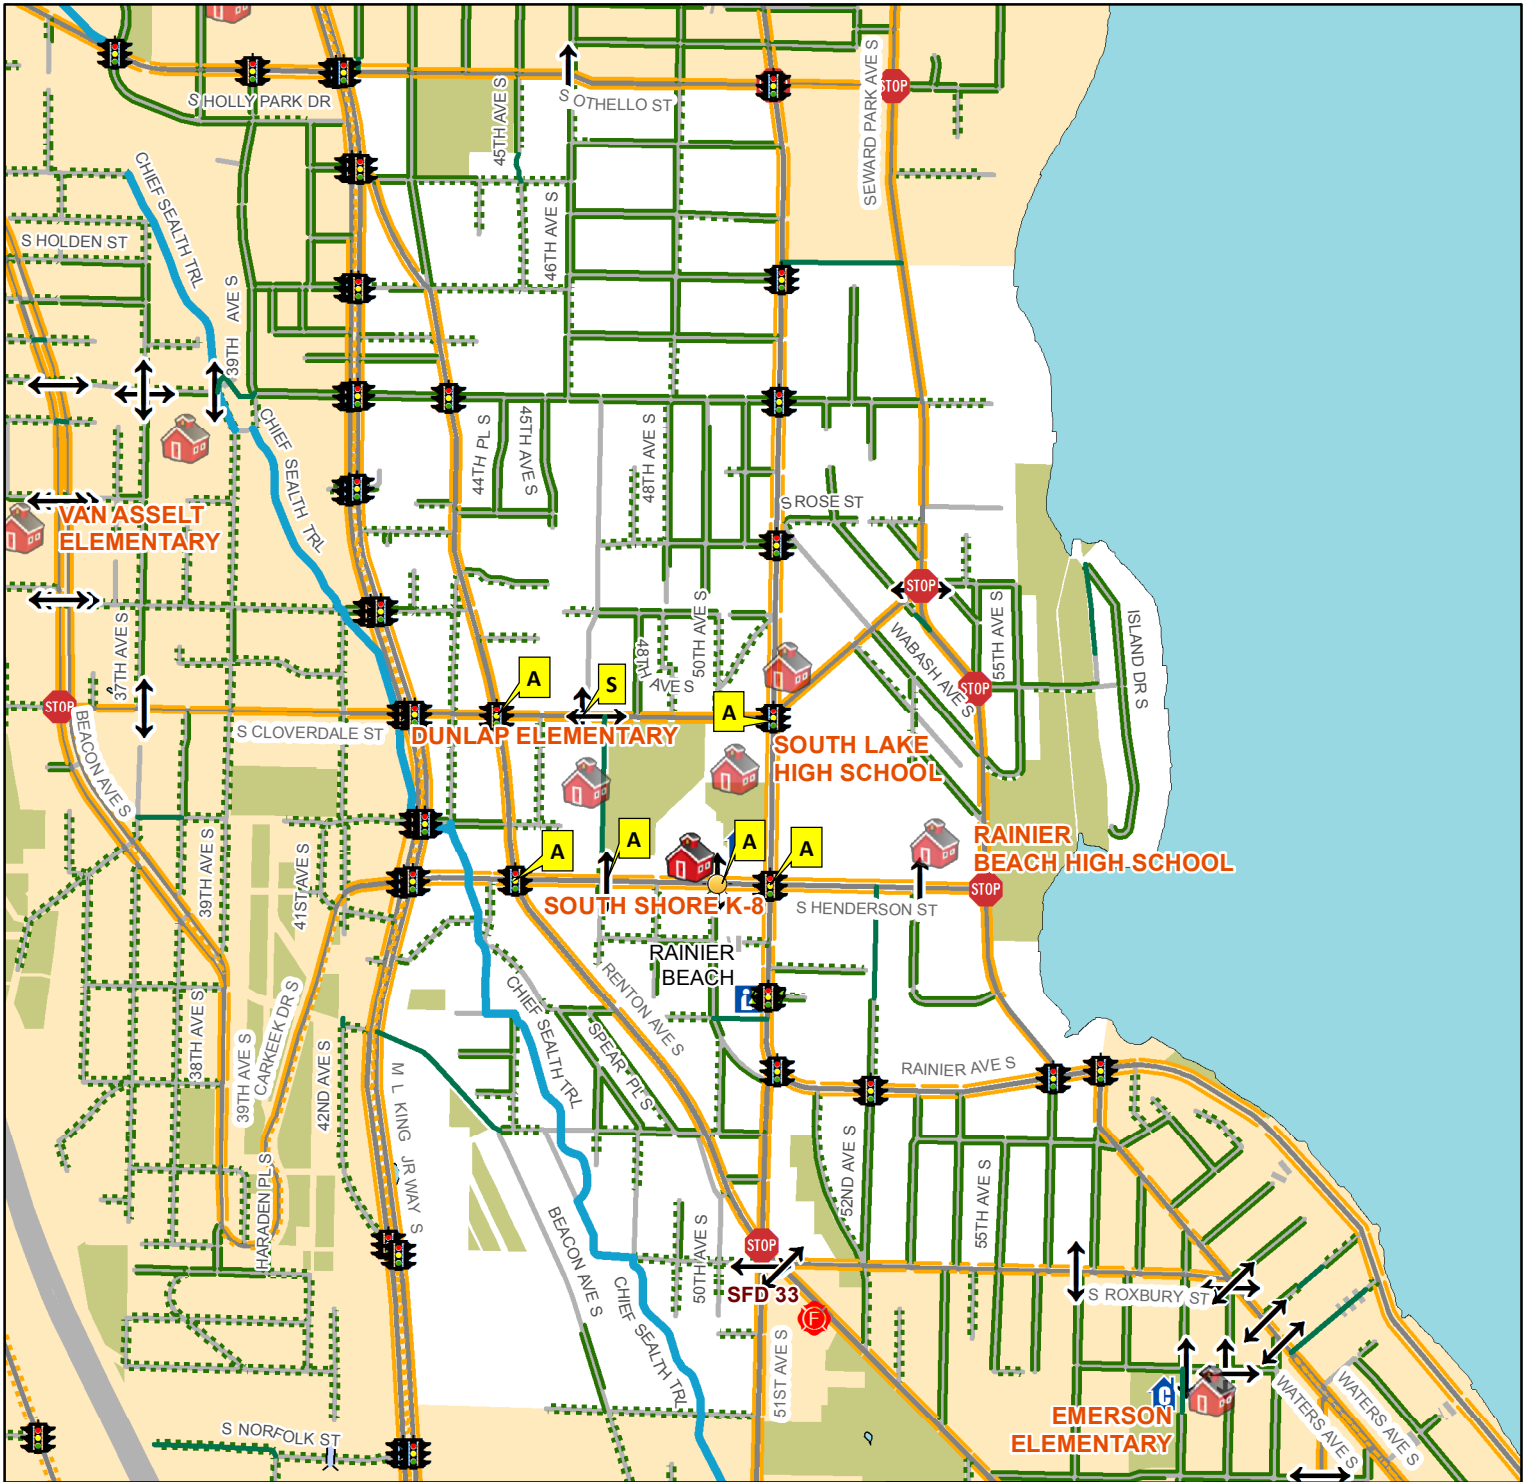

South Shore K-8 - 4800 S Henderson St

2018-2019 School Year

Crossing Conditions

- A** Crossing Guard Assignment*
- S** School Patrol*
- Traffic Signals
- All Way Stop Intersection
- Crossing Beacon
- Designated School Crossing
- Bridge

Walking and Biking Conditions

- Stairway
- Multi Use Path
- Neighborhood Greenway
- Protected Bike Lane
- Neighborhood Street with Sidewalk
- Neighborhood Street with no Sidewalk
- Busy Street with Sidewalk
- Busy Street with no Sidewalk (not recommended)

Community Facilities

- Community Center
- Library
- Police Station
- Fire Station
- Park

* Crossing guard and school patrol locations are subject to change.

©2018, THE CITY OF SEATTLE. All rights reserved. Produced by the Seattle Department of Transportation. No warranties of any sort, including accuracy, fitness or merchantability, accompany this product.

Coordinate System: State Plane, NAD83-91, Washington, North Zone
 Orthophoto Source: Pictometry 2007

Plot Date : 8/8/2018
 Author : abiano
 School_Walking_Maps_18_19_rev3