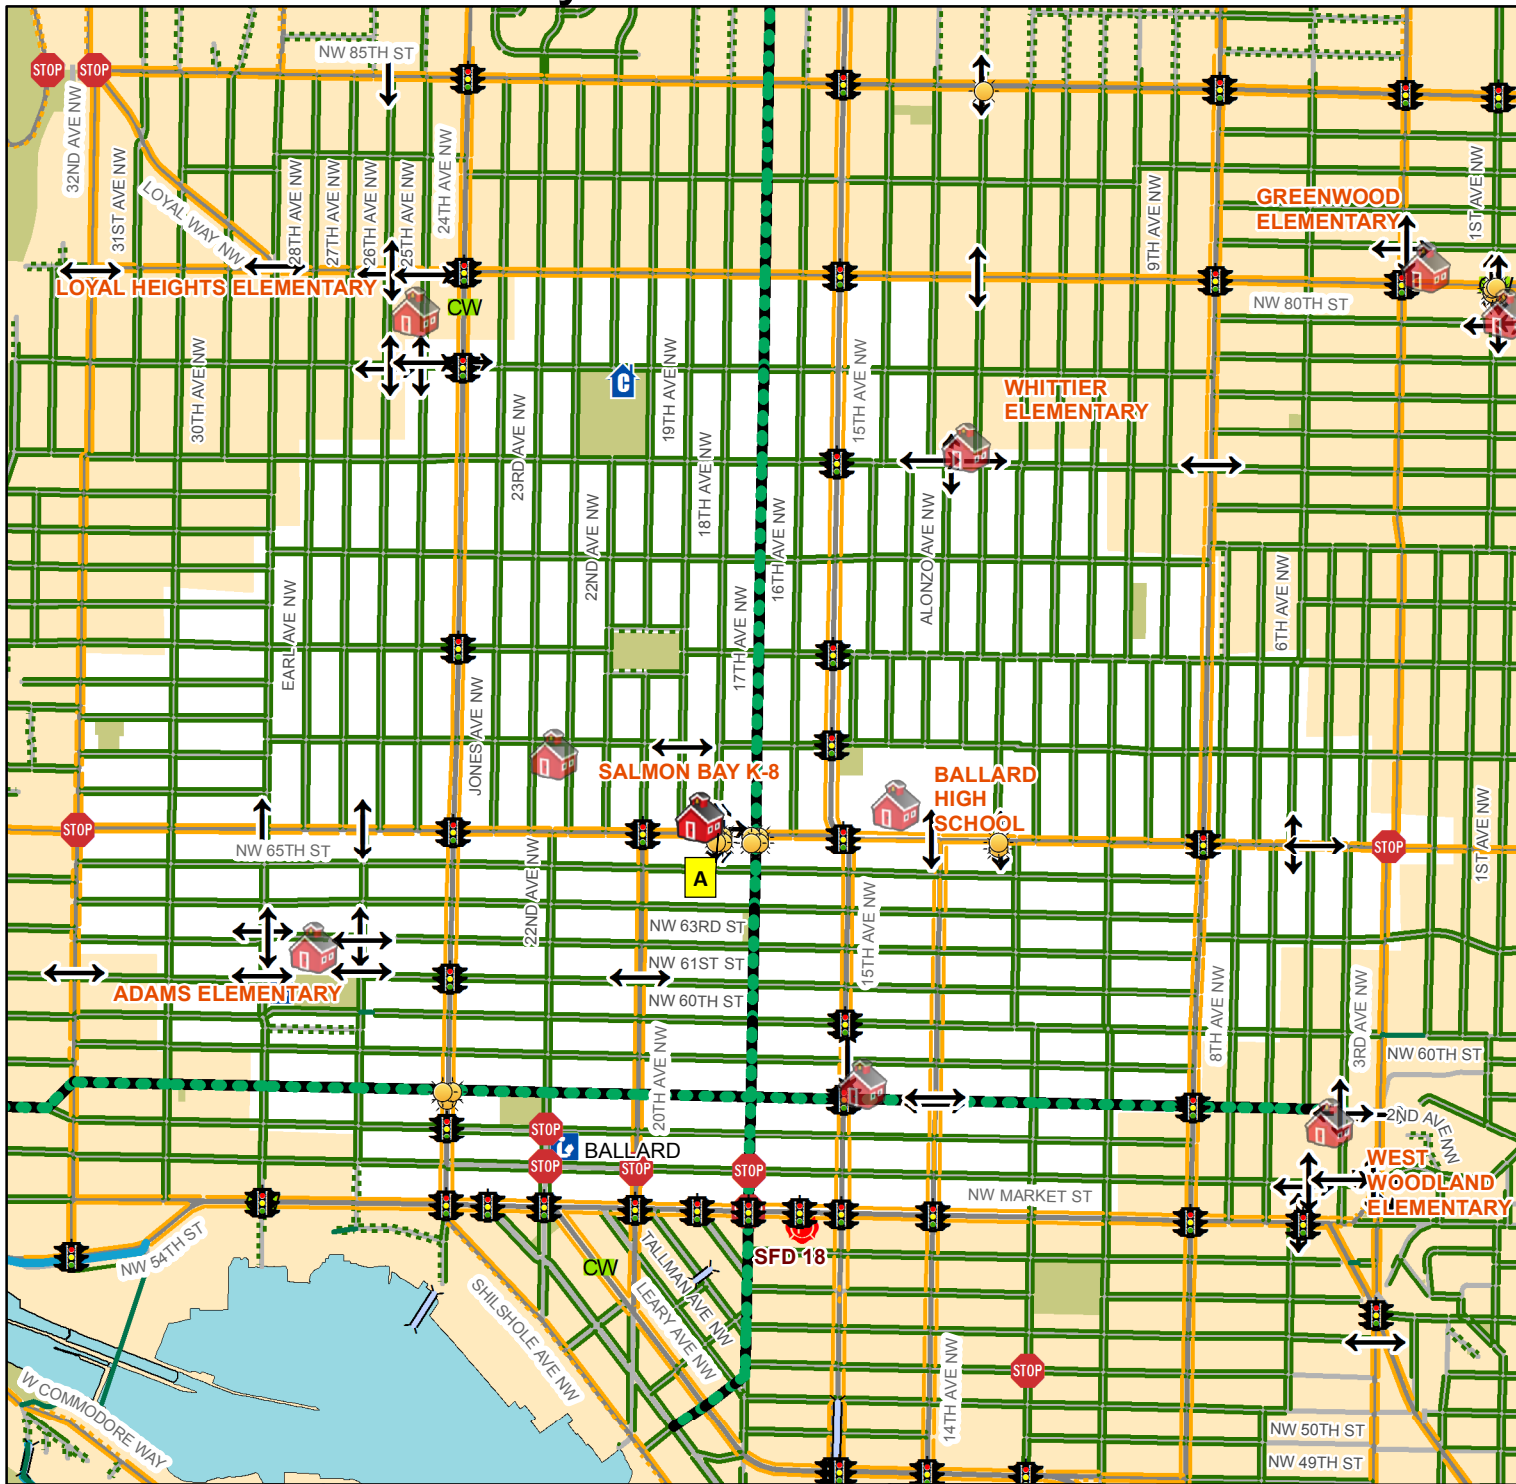

# Salmon Bay K-8 - 1810 NW 65th St.

### Crossing Conditions

- A** Crossing Guard Assignment\*
- S** School Patrol\*
- Traffic Signals
- All Way Stop Intersection
- Crossing Beacon
- Designated School Crossing
- Bridge

### Walking and Biking Conditions

- Stairway
- Multi Use Path
- Neighborhood Greenway
- Protected Bike Lane
- Neighborhood Street with Sidewalk
- Neighborhood Street with no Sidewalk
- Busy Street with Sidewalk
- Busy Street with no Sidewalk (not recommended)

Coordinate System: State Plane, NAD83-91, Washington, North Zone  
 Orthophoto Source: Pictometry 2007

Plot Date : 8/2/2018  
 Author : abiano  
 School\_Walking\_Maps\_18\_19\_rev3