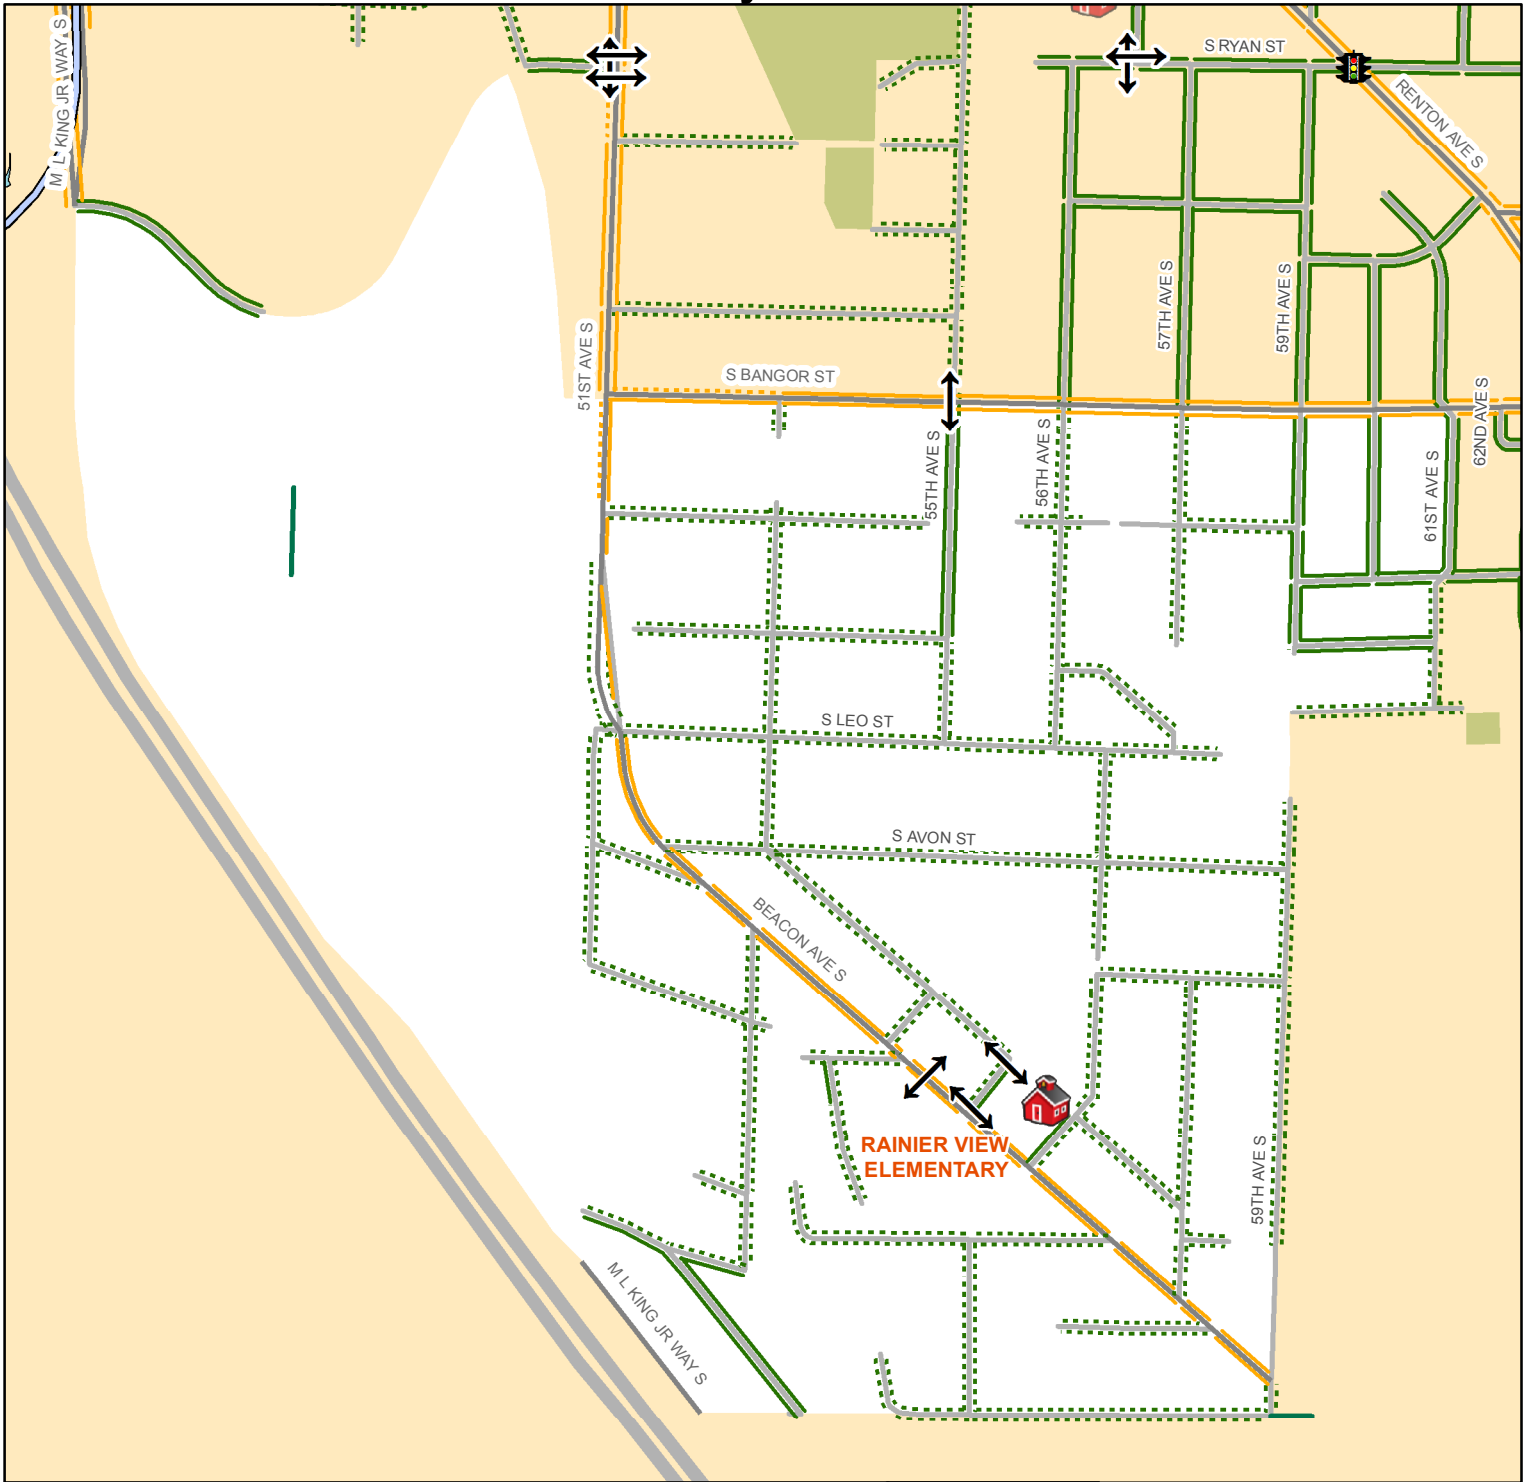

# Rainier View Elementary - 11650 Beacon Ave. S

### Crossing Conditions

-  Crossing Guard Assignment\*
-  School Patrol\*
-  Traffic Signals
-  All Way Stop Intersection
-  Crossing Beacon
-  Designated School Crossing
-  Bridge