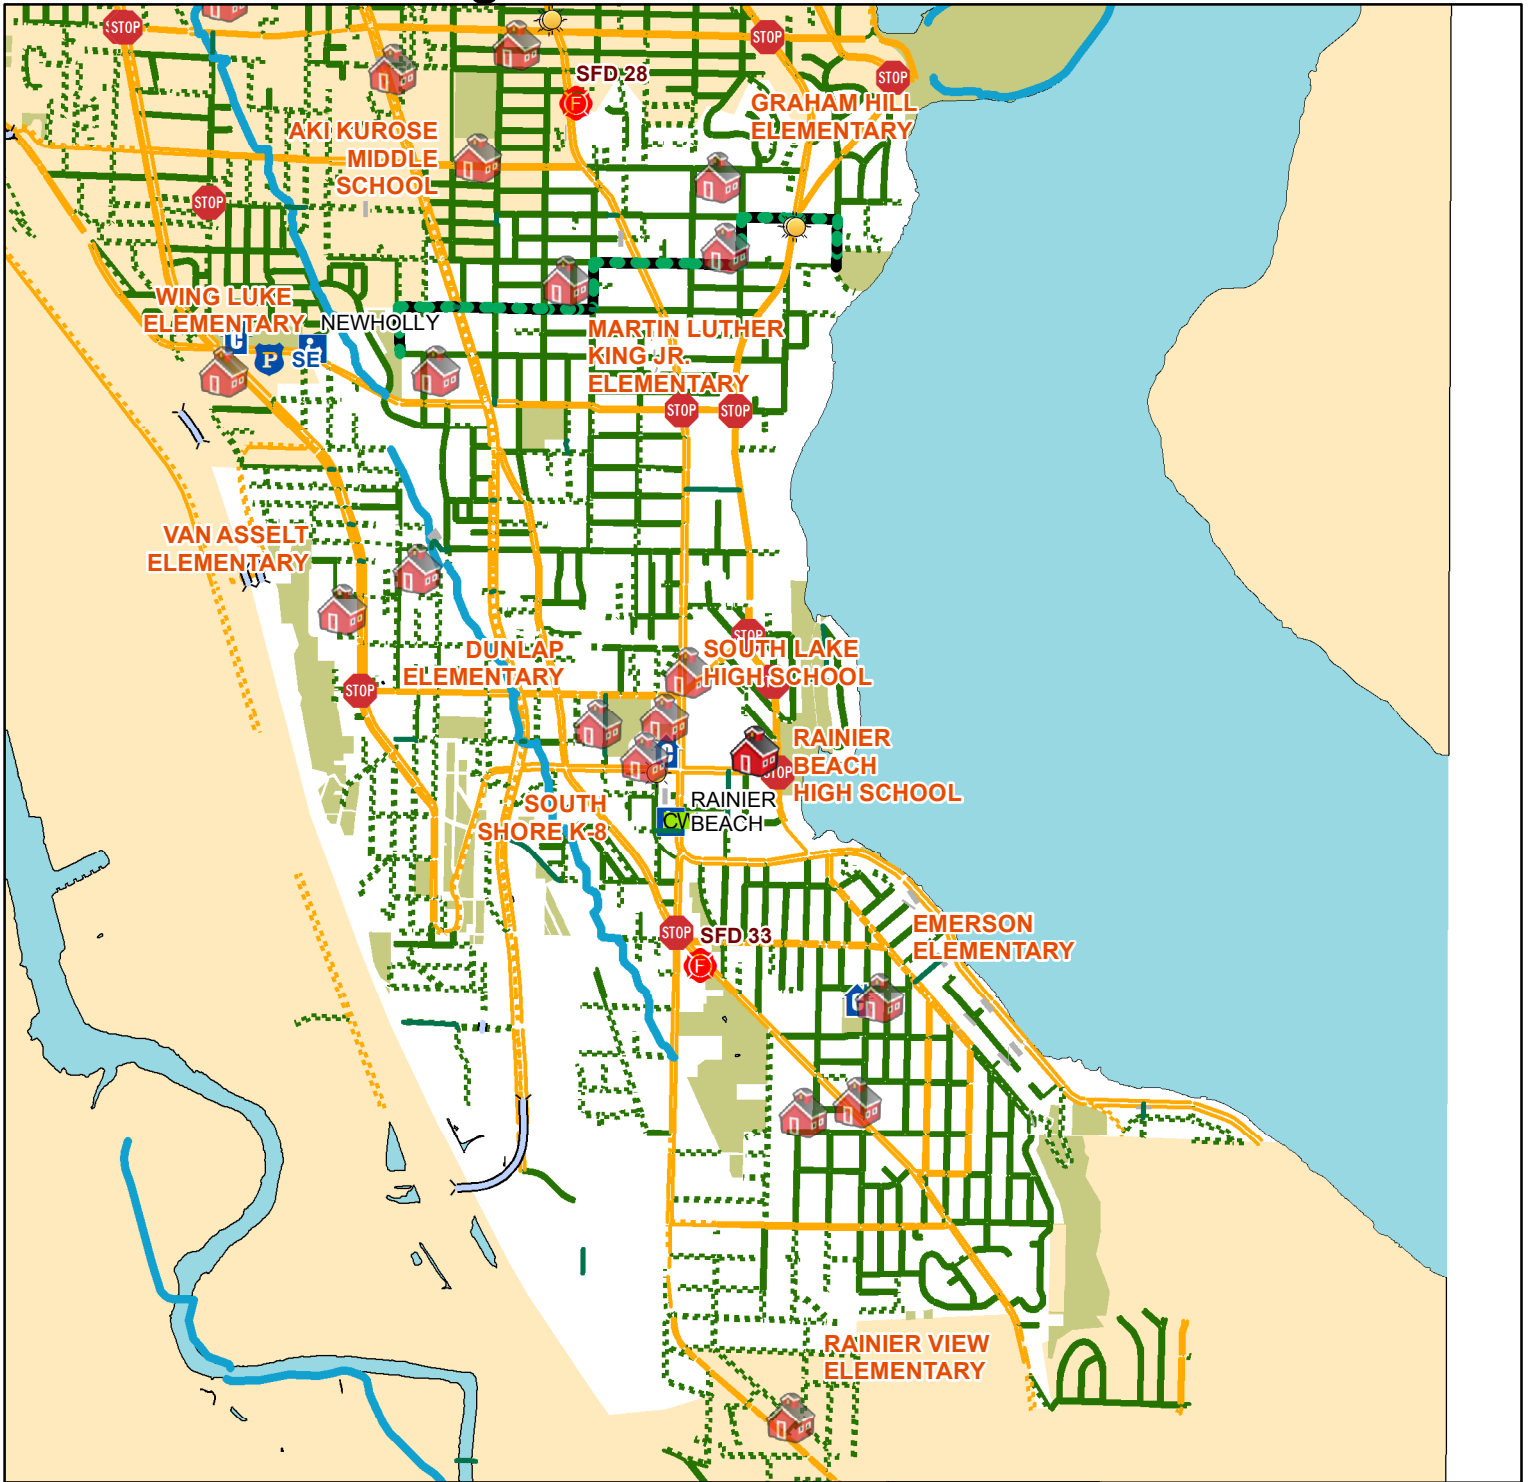

Rainier Beach High School - 8815 Seward Park Ave S

2018-2019 School Year

Crossing Conditions

- Crossing Guard Assignment*
- School Patrol*
- Traffic Signals
- All Way Stop Intersection
- Crossing Beacon
- Designated School Crossing
- Bridge

Walking and Biking Conditions

- Stairway
- Multi Use Path
- Neighborhood Greenway
- Protected Bike Lane
- Neighborhood Street with Sidewalk
- Neighborhood Street with no Sidewalk
- Busy Street with Sidewalk
- Busy Street with no Sidewalk (not recommended)

Coordinate System: State Plane, NAD83-91, Washington, North Zone
Orthophoto Source: Pictometry 2007

Plot Date : 8/8/2018
Author : abiano
School_Walking_Maps_18_19_rev3