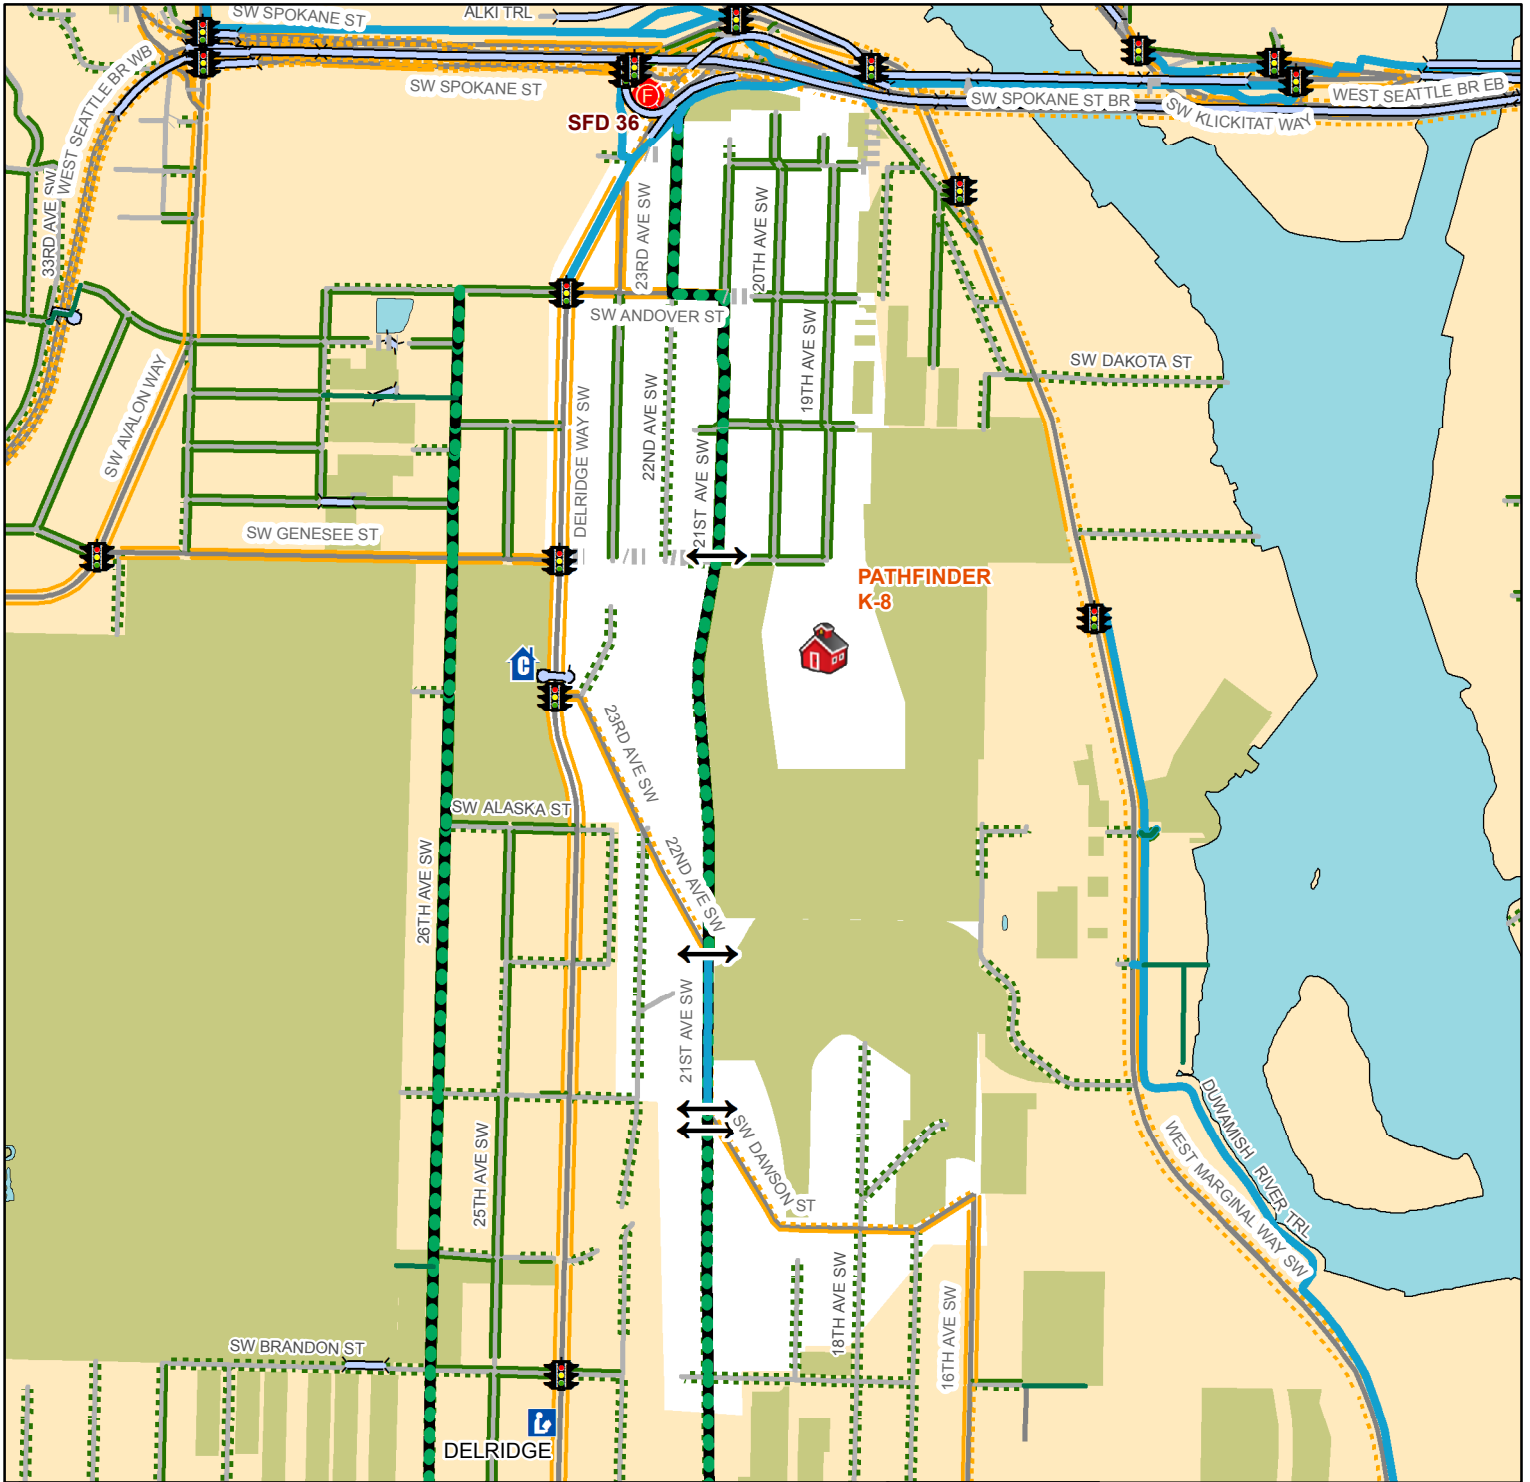

Pathfinder K-8 - 1901 SW Genesee St.

2018-2019 School Year

Crossing Conditions

- Crossing Guard Assignment*
- School Patrol*
- Traffic Signals
- All Way Stop Intersection
- Crossing Beacon
- Designated School Crossing
- Bridge

Walking and Biking Conditions

- Stairway
- Multi Use Path
- Neighborhood Greenway
- Protected Bike Lane
- Neighborhood Street with Sidewalk
- Neighborhood Street with no Sidewalk
- Busy Street with Sidewalk
- Busy Street with no Sidewalk (not recommended)

Community Facilities

- Community Center
- Library
- Police Station
- Fire Station
- Park

* Crossing guard and school patrol locations are subject to change.

©2018, THE CITY OF SEATTLE. All rights reserved. Produced by the Seattle Department of Transportation. No warranties of any sort, including accuracy, fitness or merchantability, accompany this product.

Coordinate System: State Plane, NAD83-91, Washington, North Zone
 Orthophoto Source: Pictometry 2007

Plot Date : 8/2/2018
 Author : abiano
 School_Walking_Maps_18_19_rev3