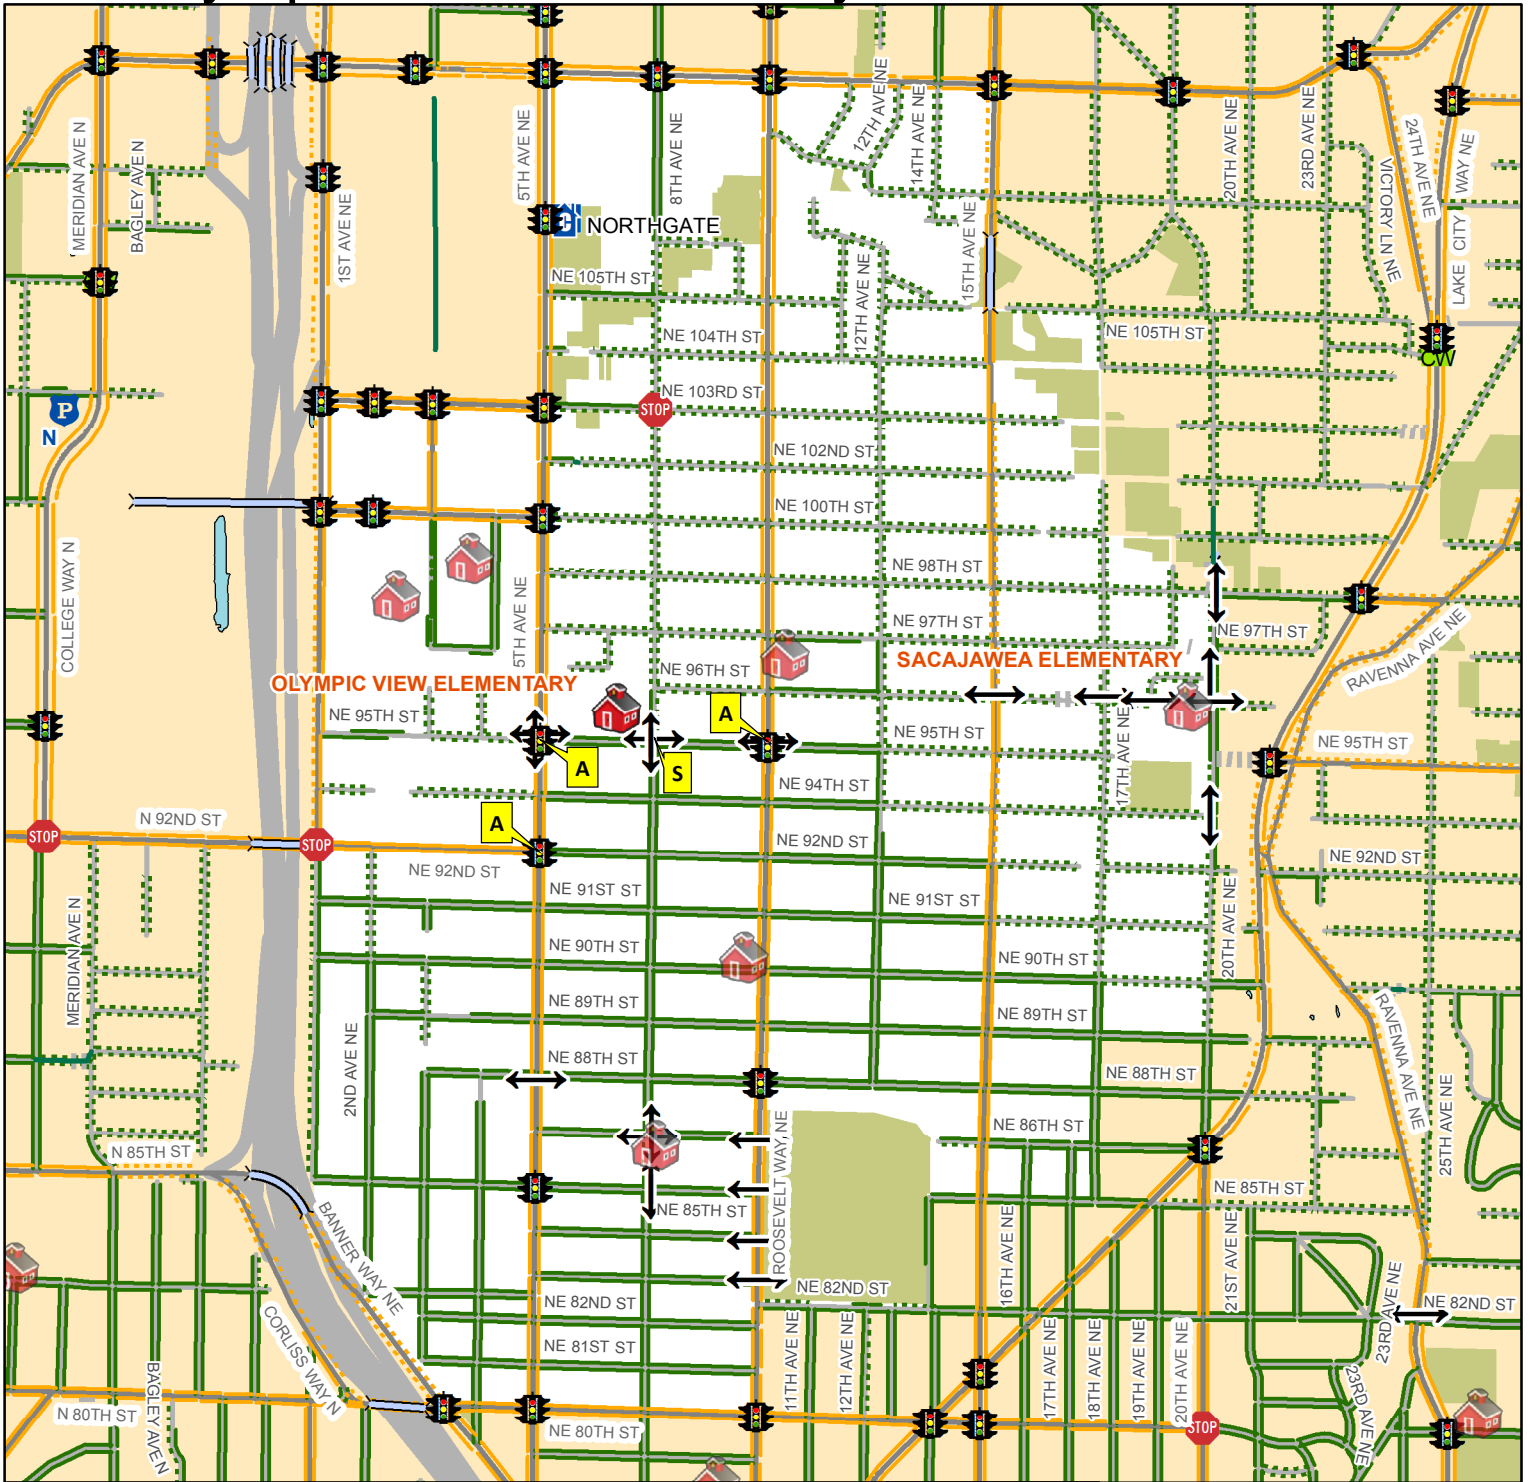

Olympic View Elementary - 504 NE 95th St.

2018-2019 School Year

Crossing Conditions

- A** Crossing Guard Assignment*
- S** School Patrol*
- Traffic Signals
- All Way Stop Intersection
- Crossing Beacon
- Designated School Crossing
- Bridge

Walking and Biking Conditions

- Stairway
- Multi Use Path
- Neighborhood Greenway
- Protected Bike Lane
- Neighborhood Street with Sidewalk
- Neighborhood Street with no Sidewalk
- Busy Street with Sidewalk
- Busy Street with no Sidewalk (not recommended)

Community Facilities

- Community Center
- Library
- Police Station
- Fire Station
- Park

* Crossing guard and school patrol locations are subject to change.

©2018, THE CITY OF SEATTLE. All rights reserved. Produced by the Seattle Department of Transportation. No warranties of any sort, including accuracy, fitness or merchantability, accompany this product.

Coordinate System: State Plane, NAD83-91, Washington, North Zone
 Orthophoto Source: Pictometry 2007
 Plot Date : 8/2/2018
 Author : abiano
 School_Walking_Maps_18_19_rev3