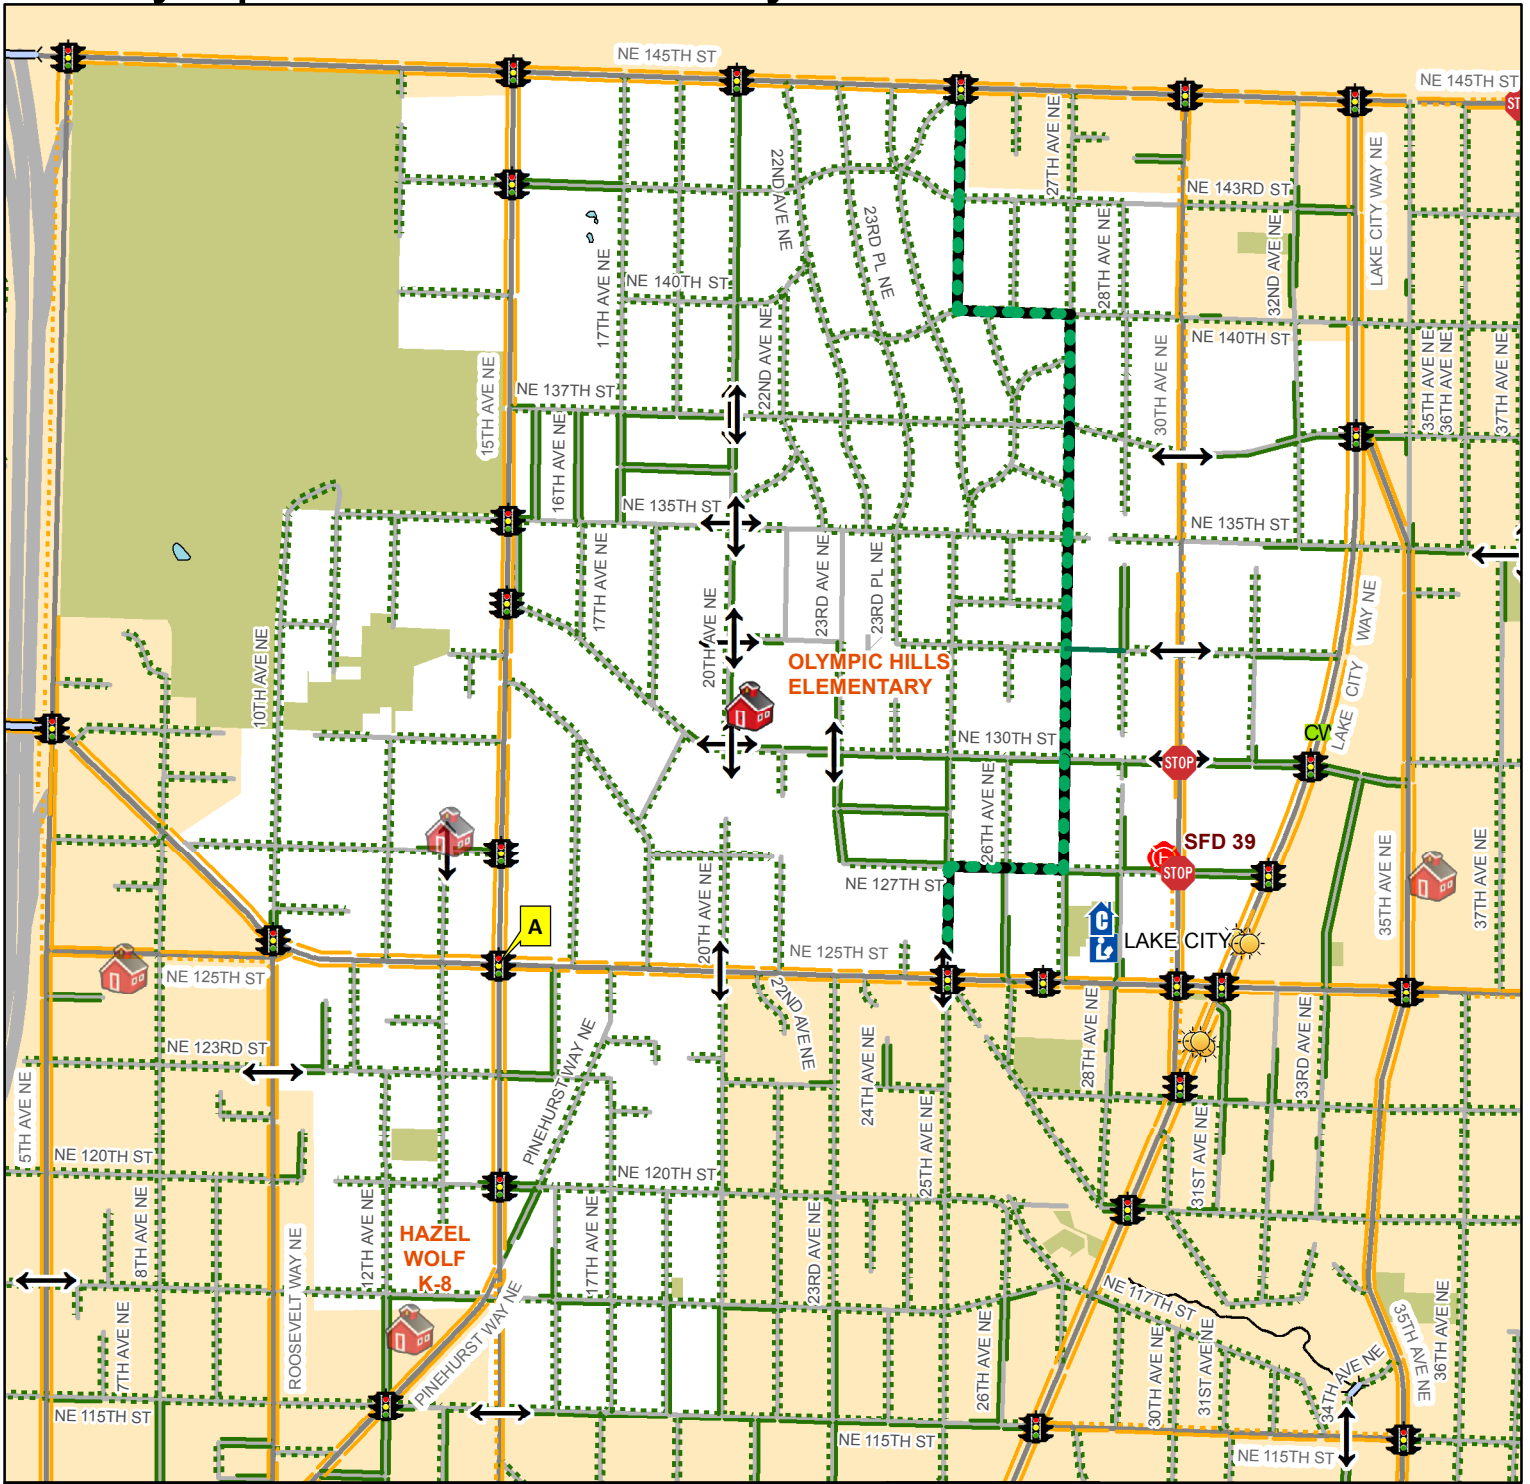

# Olympic Hills Elementary - 13018 20th Ave. NE

### Crossing Conditions

- Crossing Guard Assignment\*
- School Patrol\*
- Traffic Signals
- All Way Stop Intersection
- Crossing Beacon
- Designated School Crossing
- Bridge

### Walking and Biking Conditions

- Stairway
- Multi Use Path
- Neighborhood Greenway
- Protected Bike Lane
- Neighborhood Street with Sidewalk
- Neighborhood Street with no Sidewalk
- Busy Street with Sidewalk
- Busy Street with no Sidewalk (not recommended)

Coordinate System: State Plane, NAD83-91, Washington, North Zone  
 Orthophoto Source: Pictometry 2007

Plot Date : 8/2/2018  
 Author : abiano  
 School\_Walking\_Maps\_18\_19\_rev3

\* Crossing guard and school patrol locations are subject to change.