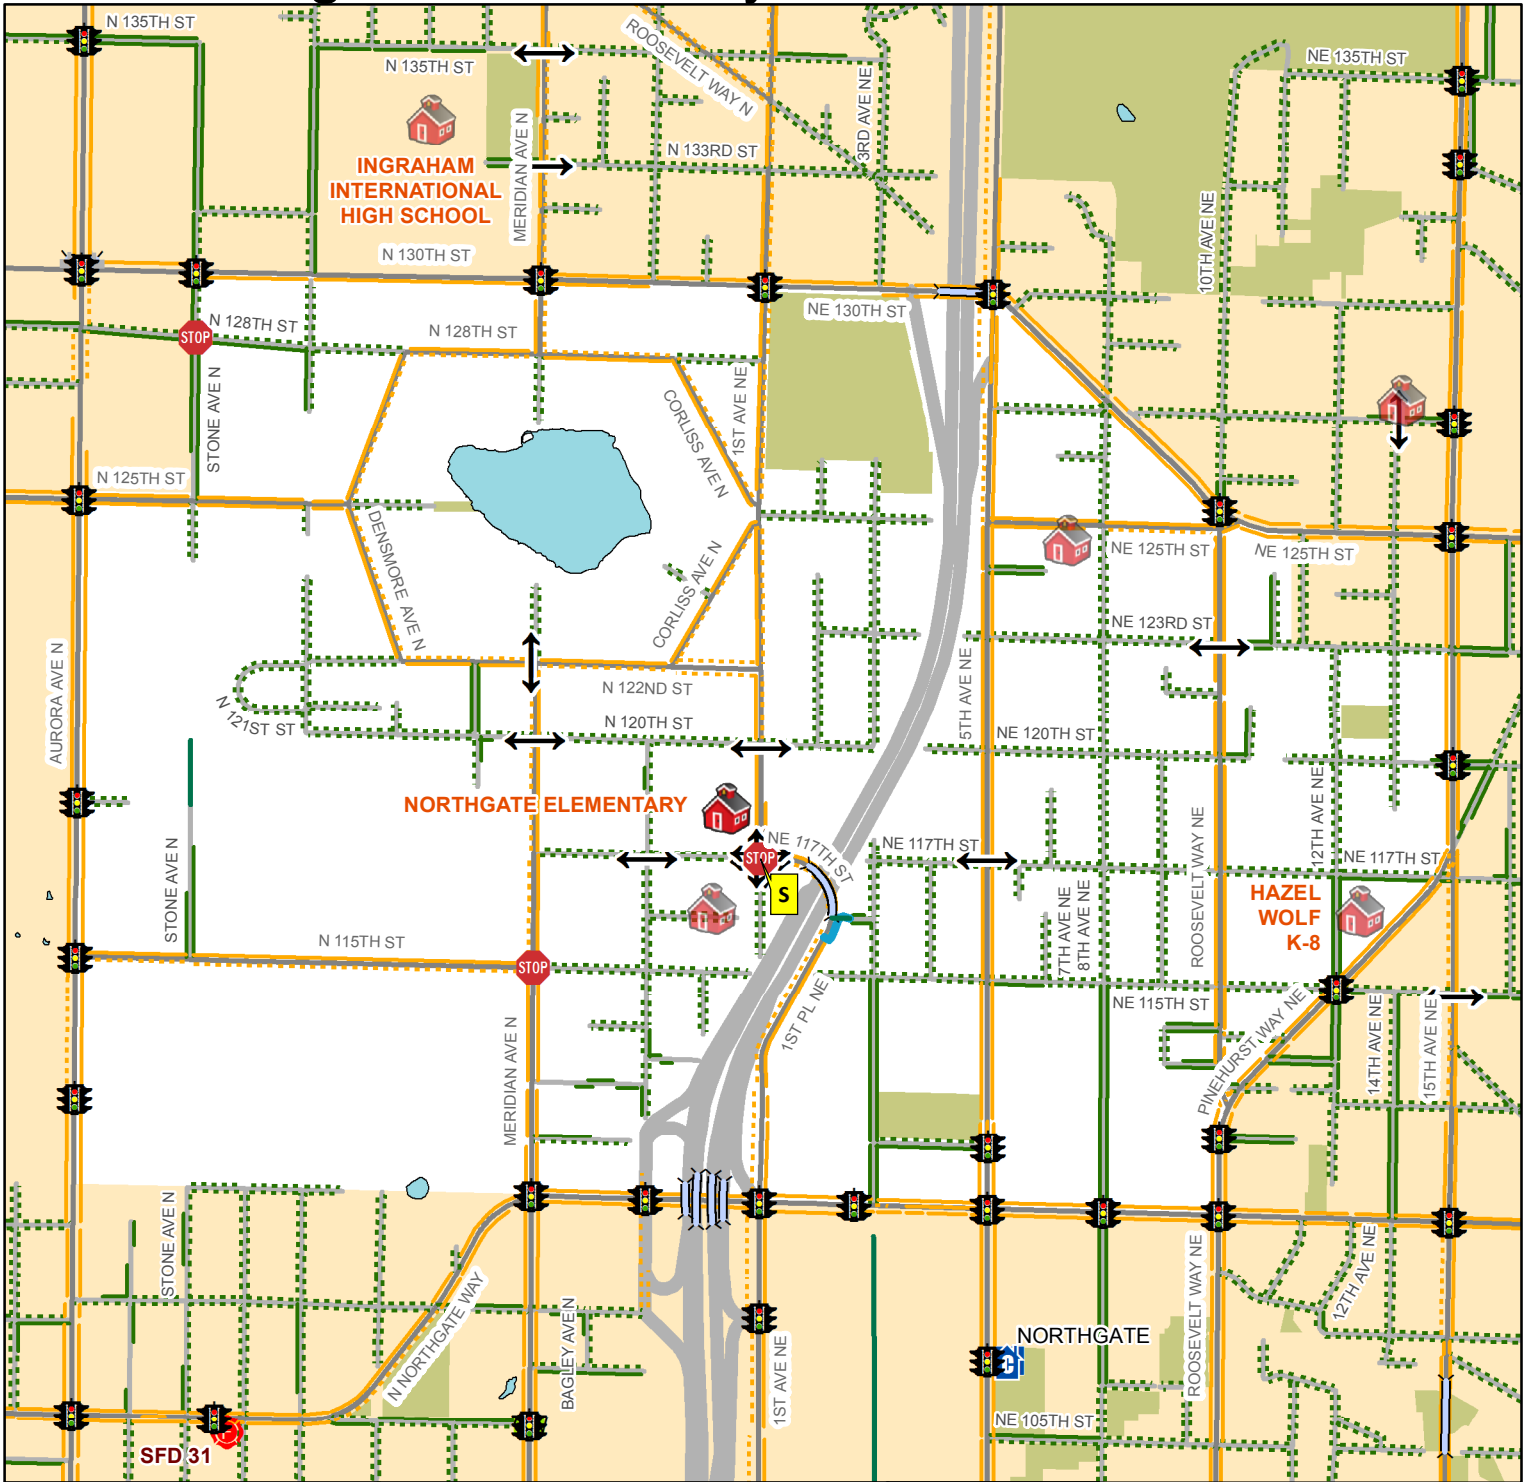

Northgate Elementary - 11725 1st Ave. NE

2018-2019 School Year

Crossing Conditions

- Crossing Guard Assignment*
- School Patrol*
- Traffic Signals
- All Way Stop Intersection
- Crossing Beacon
- Designated School Crossing
- Bridge

Walking and Biking Conditions

- Stairway
- Multi Use Path
- Neighborhood Greenway
- Protected Bike Lane
- Neighborhood Street with Sidewalk
- Neighborhood Street with no Sidewalk
- Busy Street with Sidewalk
- Busy Street with no Sidewalk (not recommended)

Community Facilities

- Community Center
- Library
- Police Station
- Fire Station
- Park

* Crossing guard and school patrol locations are subject to change.

©2018, THE CITY OF SEATTLE. All rights reserved. Produced by the Seattle Department of Transportation. No warranties of any sort, including accuracy, fitness or merchantability, accompany this product.

Coordinate System: State Plane, NAD83-91, Washington, North Zone
 Orthophoto Source: Pictometry 2007

Plot Date : 8/2/2018
 Author : abiano
 School_Walking_Maps_18_19_rev3