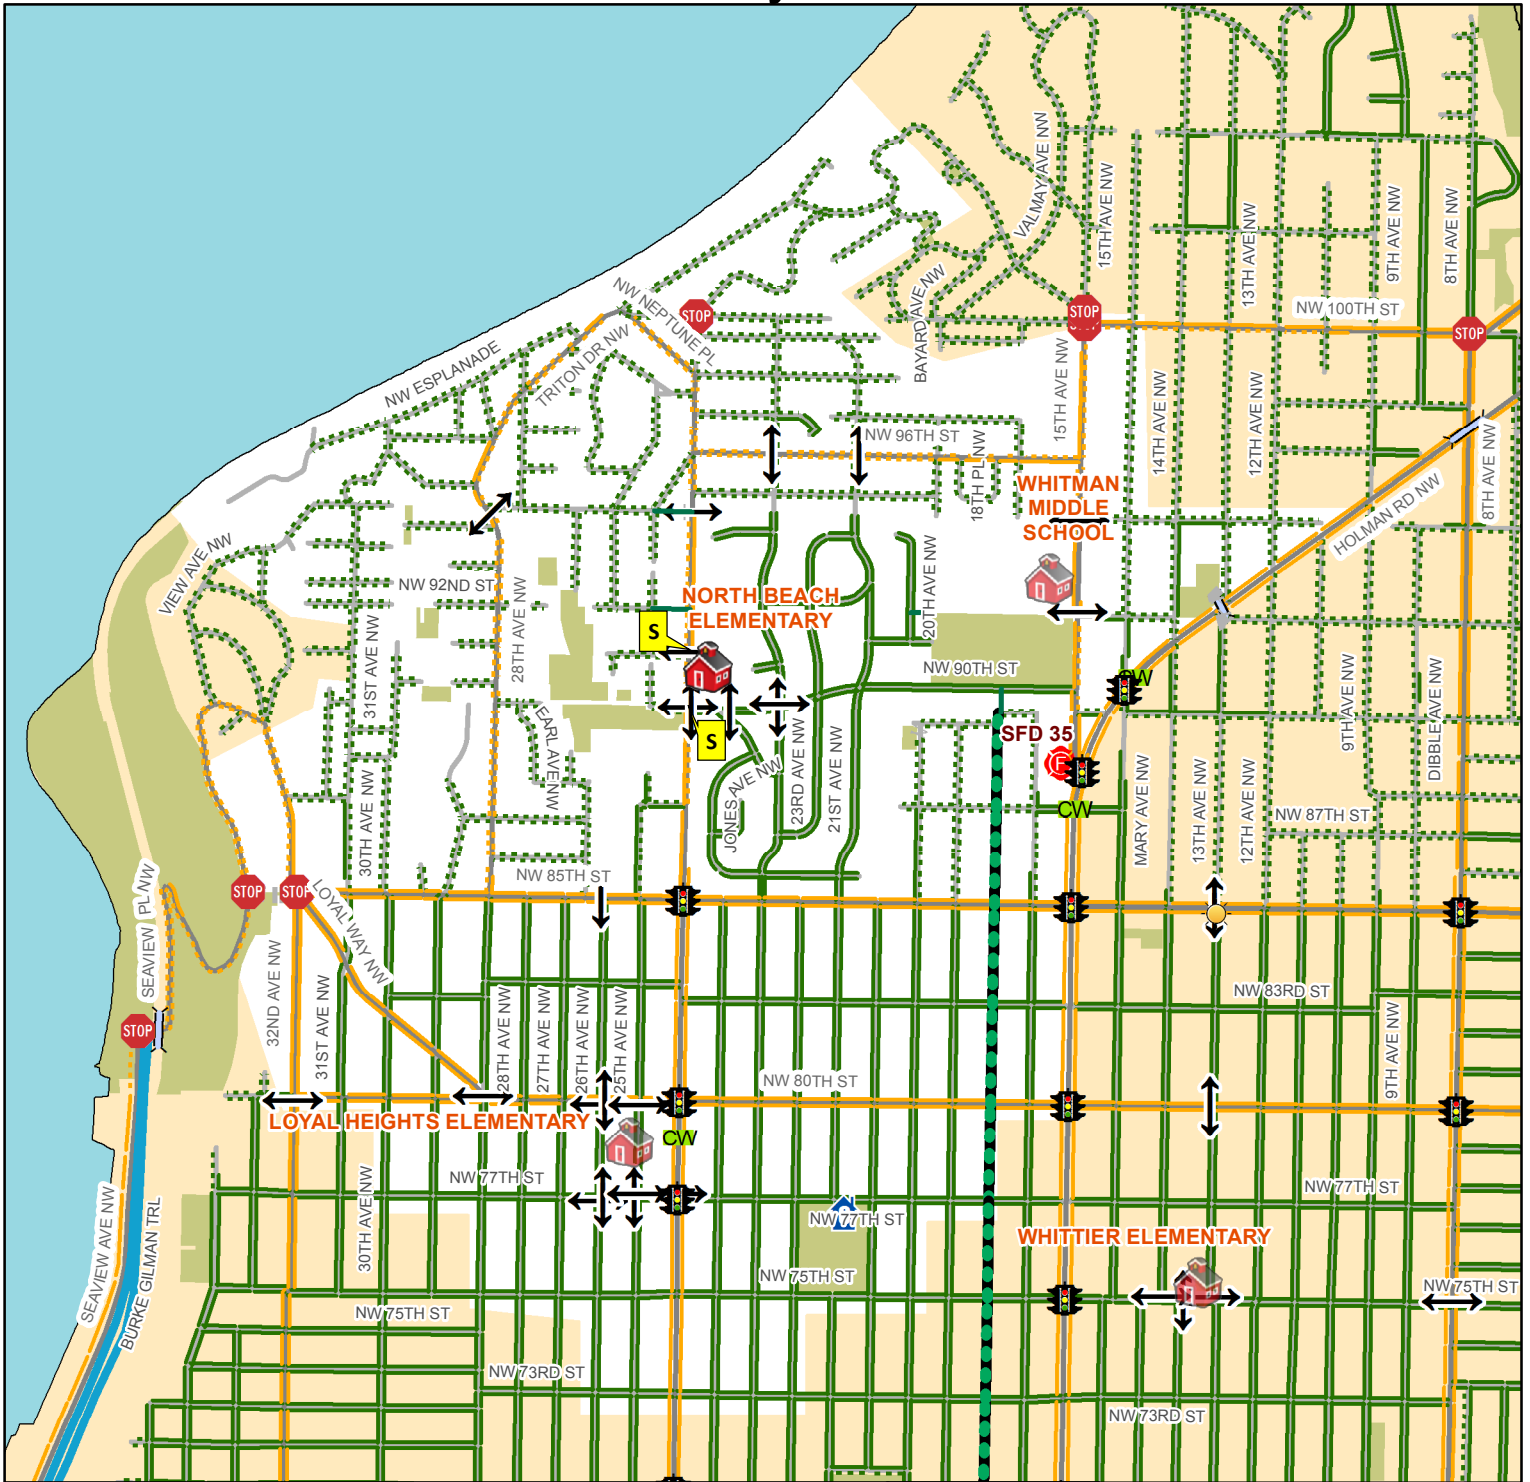

North Beach Elementary - 9018 24th Ave. NW

2018-2019 School Year

Crossing Conditions

- Crossing Guard Assignment*
- School Patrol*
- Traffic Signals
- All Way Stop Intersection
- Crossing Beacon
- Designated School Crossing
- Bridge

Walking and Biking Conditions

- Stairway
- Multi Use Path
- Neighborhood Greenway
- Protected Bike Lane
- Neighborhood Street with Sidewalk
- Neighborhood Street with no Sidewalk
- Busy Street with Sidewalk
- Busy Street with no Sidewalk (not recommended)

Community Facilities

- Community Center
- Library
- Police Station
- Fire Station
- Park

0 250 500 1,000 1,500 2,000 2,500 Feet

©2018, THE CITY OF SEATTLE. All rights reserved. Produced by the Seattle Department of Transportation. No warranties of any sort, including accuracy, fitness or merchantability, accompany this product.

Coordinate System: State Plane, NAD83-91, Washington, North Zone
Orthophoto Source: Pictometry 2007

Plot Date : 8/2/2018
Author : abiano
School_Walking_Maps_18_19_rev3

* Crossing guard and school patrol locations are subject to change.