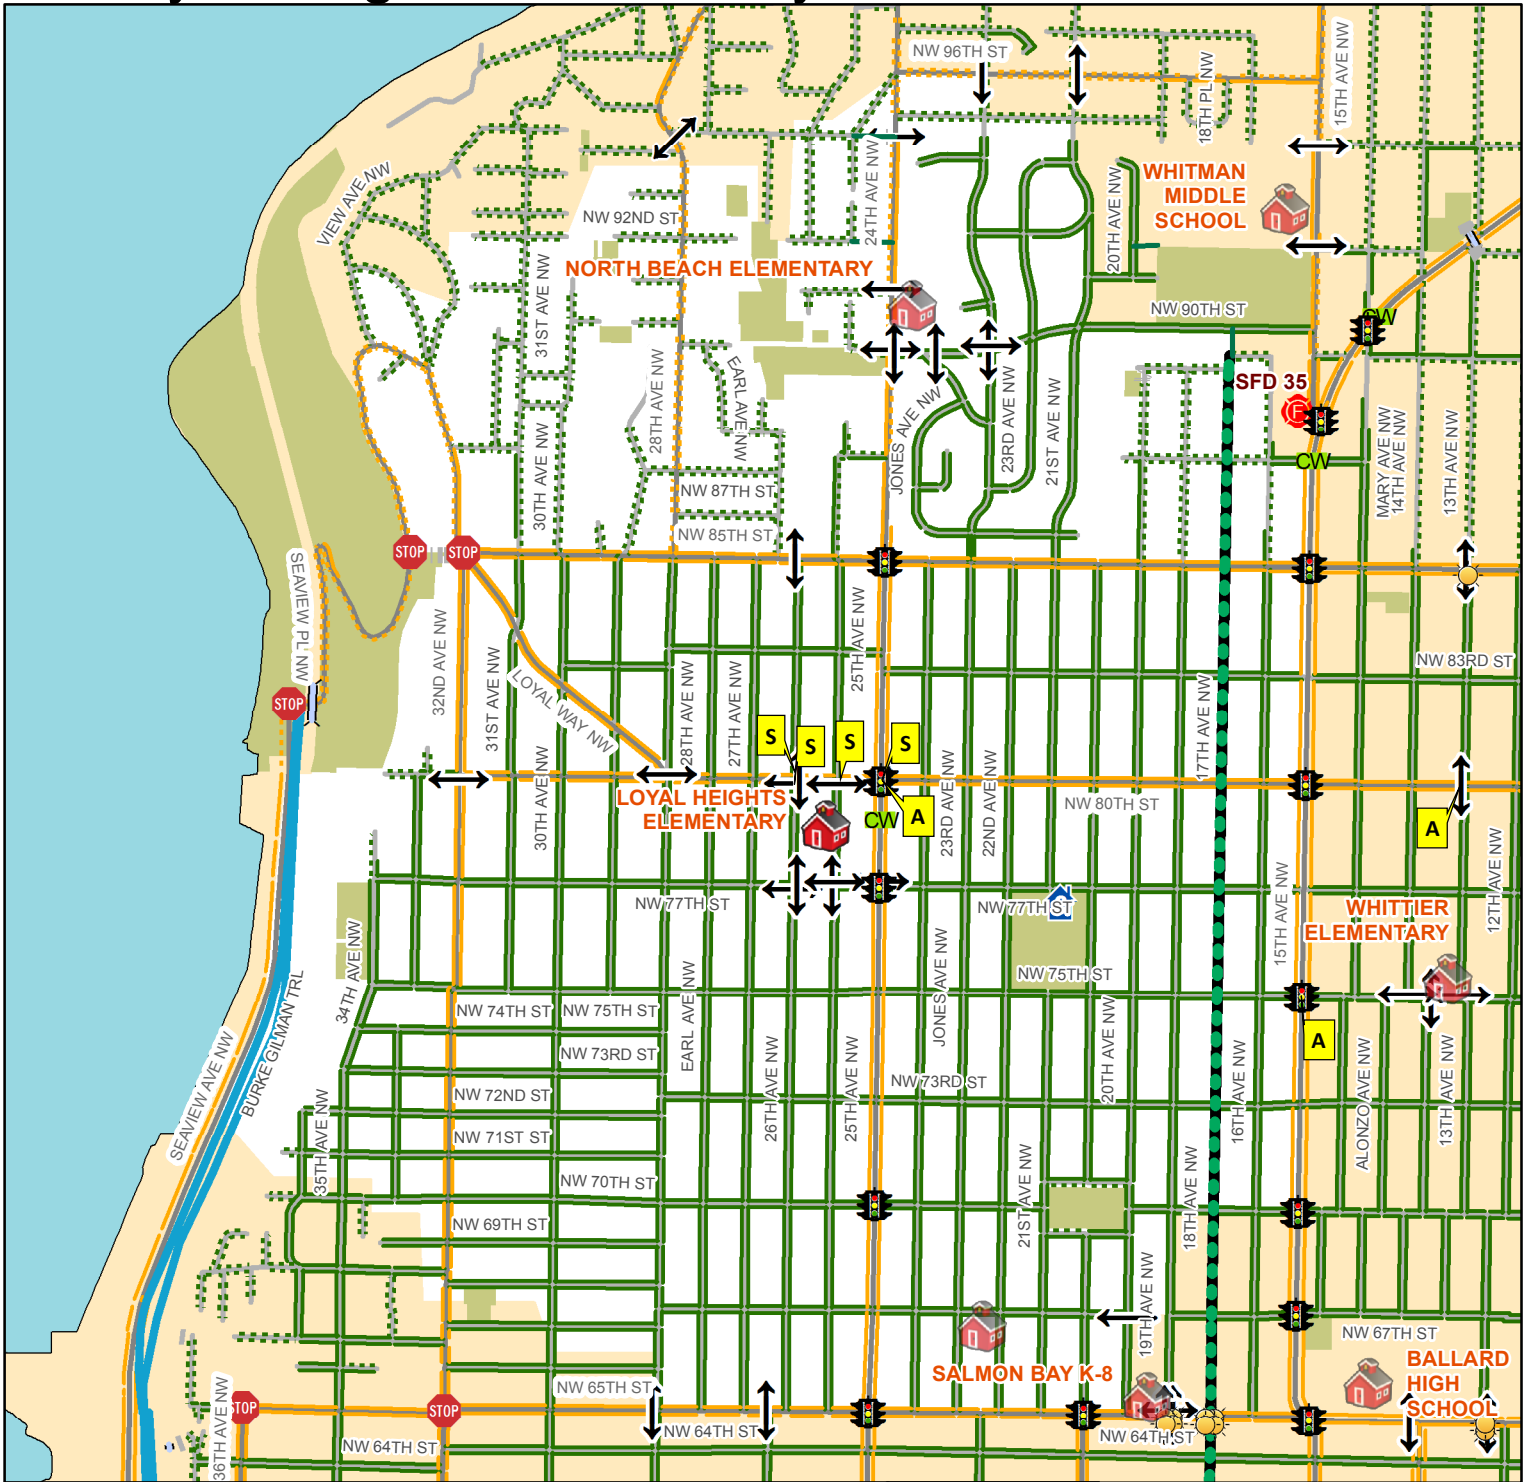

Loyal Heights Elementary - 7735 25th Ave NW

2018-2019 School Year

Crossing Conditions

- Crossing Guard Assignment*
- School Patrol*
- Traffic Signals
- All Way Stop Intersection
- Crossing Beacon
- Designated School Crossing
- Bridge

Walking and Biking Conditions

- Stairway
- Multi Use Path
- Neighborhood Greenway
- Protected Bike Lane
- Neighborhood Street with Sidewalk
- Neighborhood Street with no Sidewalk
- Busy Street with Sidewalk
- Busy Street with no Sidewalk (not recommended)

Coordinate System: State Plane, NAD83-91, Washington, North Zone
 Orthophoto Source: Pictometry 2007

Plot Date : 8/2/2018
 Author : abiano
 School_Walking_Maps_18_19_rev3

* Crossing guard and school patrol locations are subject to change.