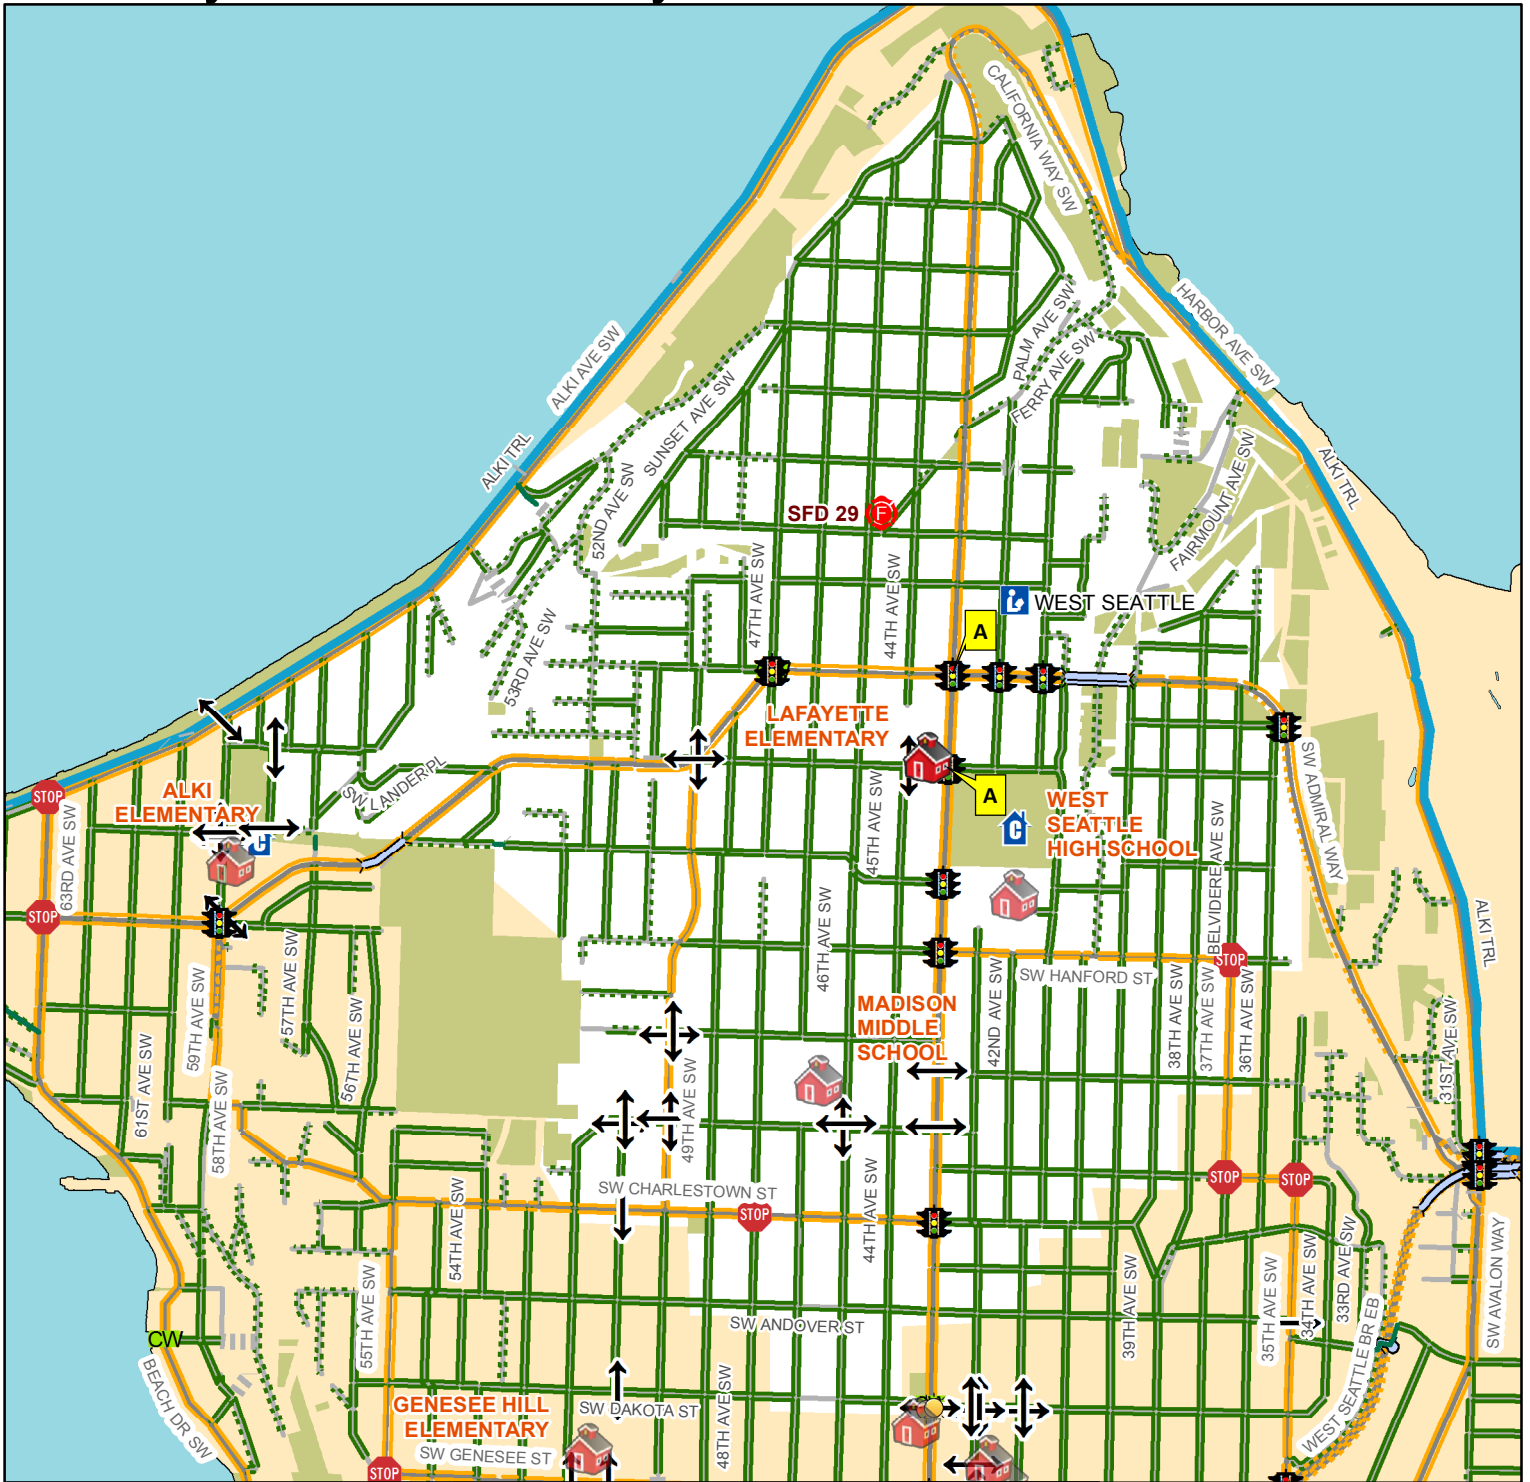

# Lafayette Elementary - 2645 California Ave. SW

### Crossing Conditions

- A** Crossing Guard Assignment\*
- S** School Patrol\*
- Traffic Signals
- All Way Stop Intersection
- Crossing Beacon
- Designated School Crossing
- Bridge

### Walking and Biking Conditions

- Stairway
- Multi Use Path
- Neighborhood Greenway
- Protected Bike Lane
- Neighborhood Street with Sidewalk
- Neighborhood Street with no Sidewalk
- Busy Street with Sidewalk
- Busy Street with no Sidewalk (not recommended)

Coordinate System: State Plane, NAD83-91, Washington, North Zone  
 Orthophoto Source: Pictometry 2007

Plot Date : 8/2/2018  
 Author : abiano  
 School\_Walking\_Maps\_18\_19\_rev3

\* Crossing guard and school patrol locations are subject to change.