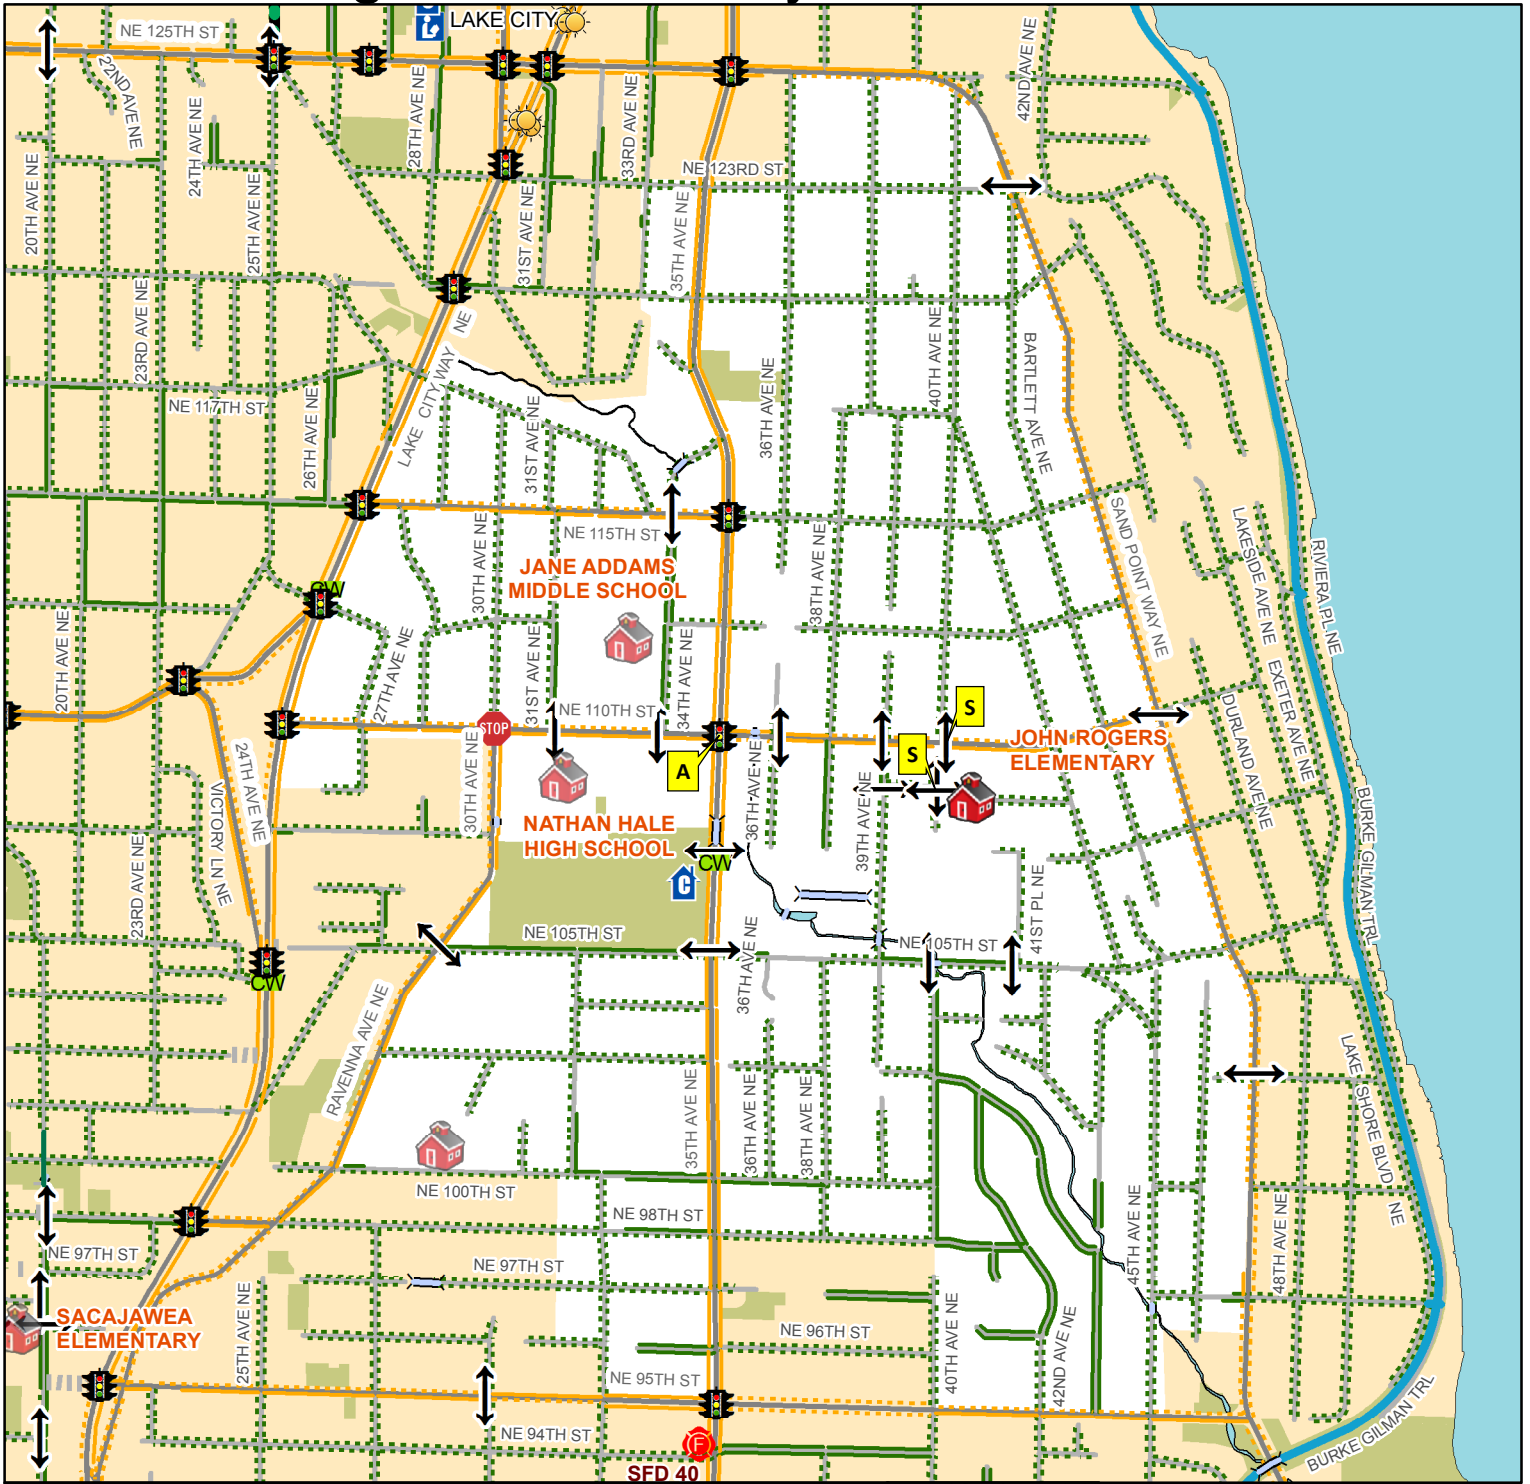

# John Rogers Elementary - 4030 NE 109th St.

### Crossing Conditions

- Crossing Guard Assignment\*
- School Patrol\*
- Traffic Signals
- All Way Stop Intersection
- Crossing Beacon
- Designated School Crossing
- Bridge

### Walking and Biking Conditions

- Stairway
- Multi Use Path
- Neighborhood Greenway
- Protected Bike Lane
- Neighborhood Street with Sidewalk
- Neighborhood Street with no Sidewalk
- Busy Street with Sidewalk
- Busy Street with no Sidewalk (not recommended)

Coordinate System: State Plane, NAD83-91, Washington, North Zone  
 Orthophoto Source: Pictometry 2007

Plot Date : 8/2/2018  
 Author : abiano  
 School\_Walking\_Maps\_18\_19\_rev3