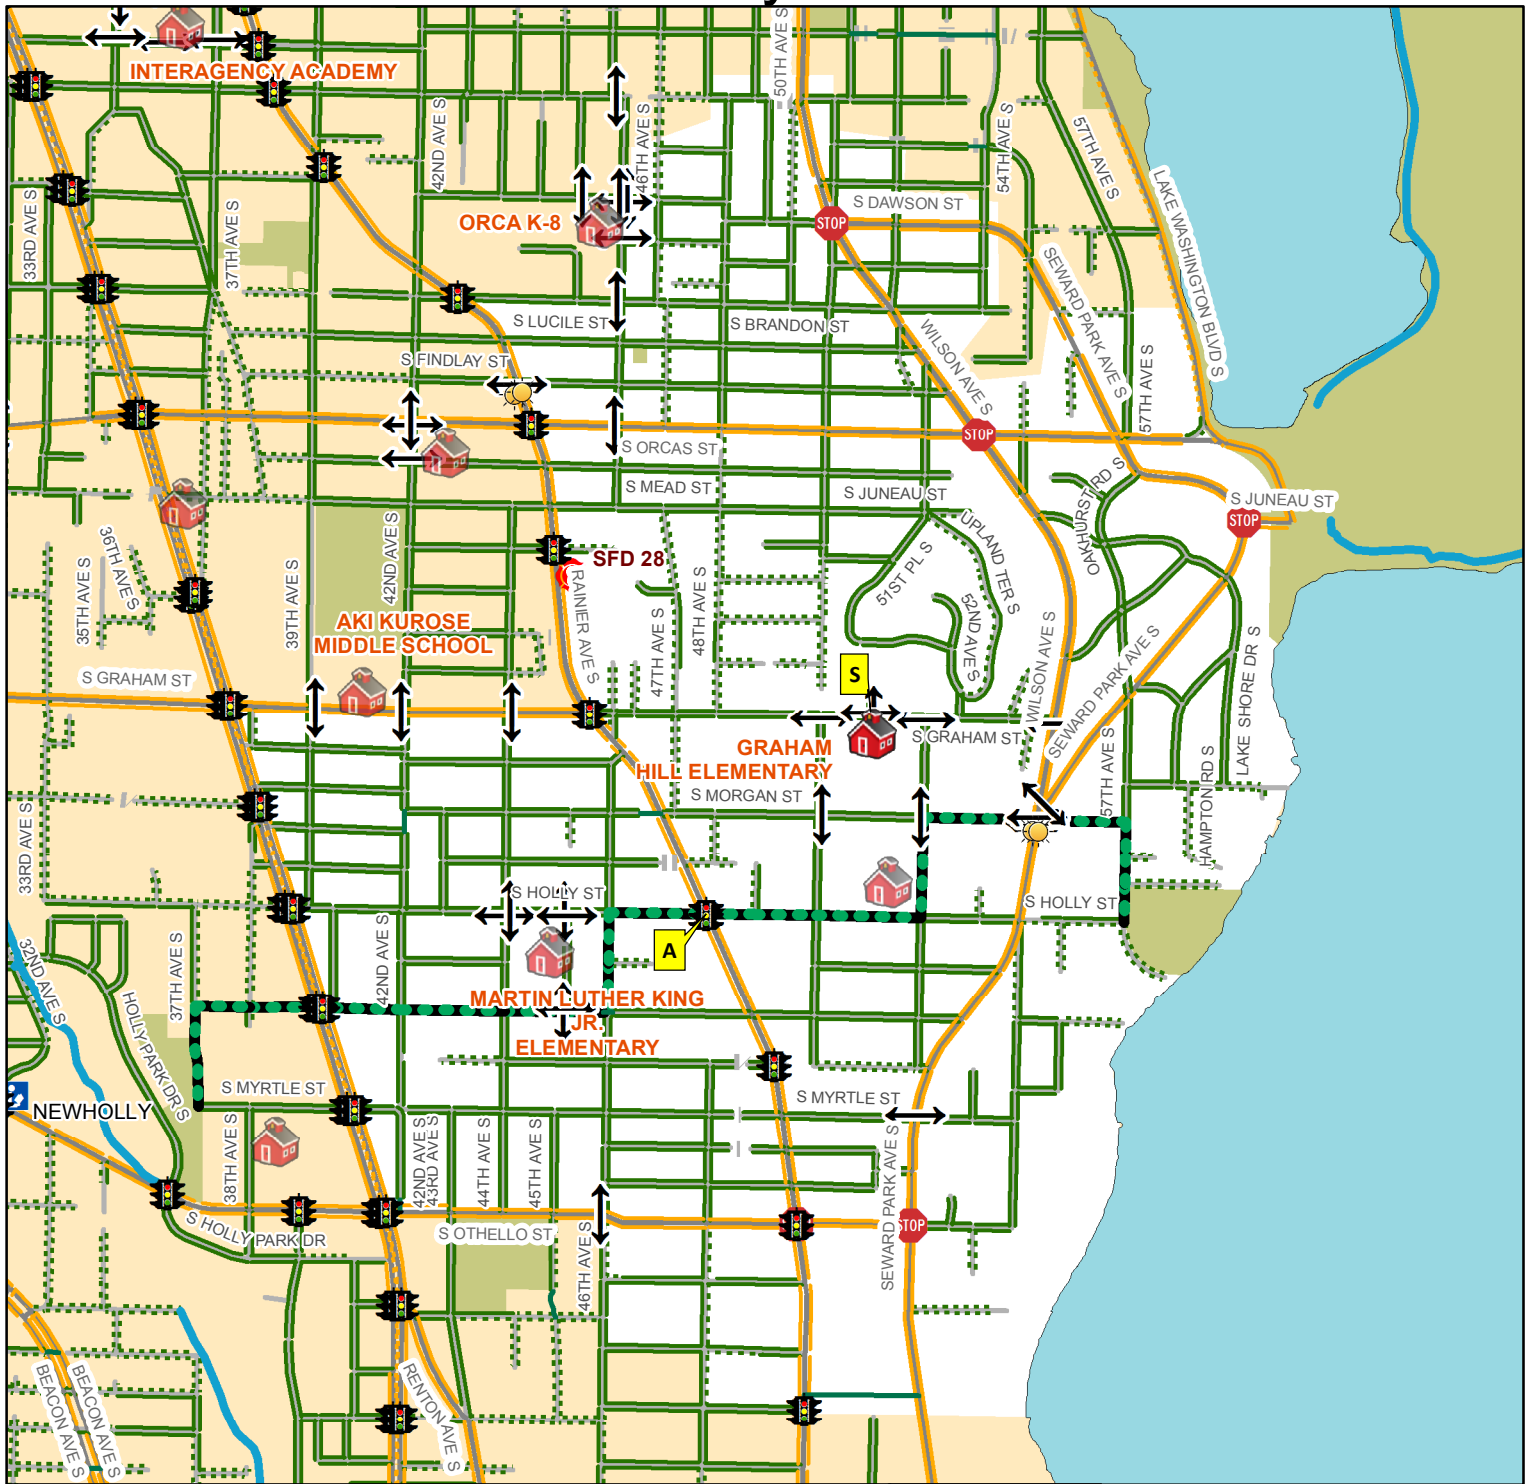

Graham Hill Elementary - 5149 S Graham St.

2018-2019 School Year

Crossing Conditions

- A** Crossing Guard Assignment*
- S** School Patrol*
- Traffic Signals
- All Way Stop Intersection
- Crossing Beacon
- Designated School Crossing
- Bridge

Walking and Biking Conditions

- Stairway
- Multi Use Path
- Neighborhood Greenway
- Protected Bike Lane
- Neighborhood Street with Sidewalk
- Neighborhood Street with no Sidewalk
- Busy Street with Sidewalk
- Busy Street with no Sidewalk (not recommended)

Community Facilities

- Community Center
- Library
- Police Station
- Fire Station
- Park

* Crossing guard and school patrol locations are subject to change.

©2018, THE CITY OF SEATTLE. All rights reserved. Produced by the Seattle Department of Transportation. No warranties of any sort, including accuracy, fitness or merchantability, accompany this product.

Coordinate System: State Plane, NAD83-91, Washington, North Zone
 Orthophoto Source: Pictometry 2007

Plot Date : 8/2/2018
 Author : abiano
 School_Walking_Maps_18_19_rev3