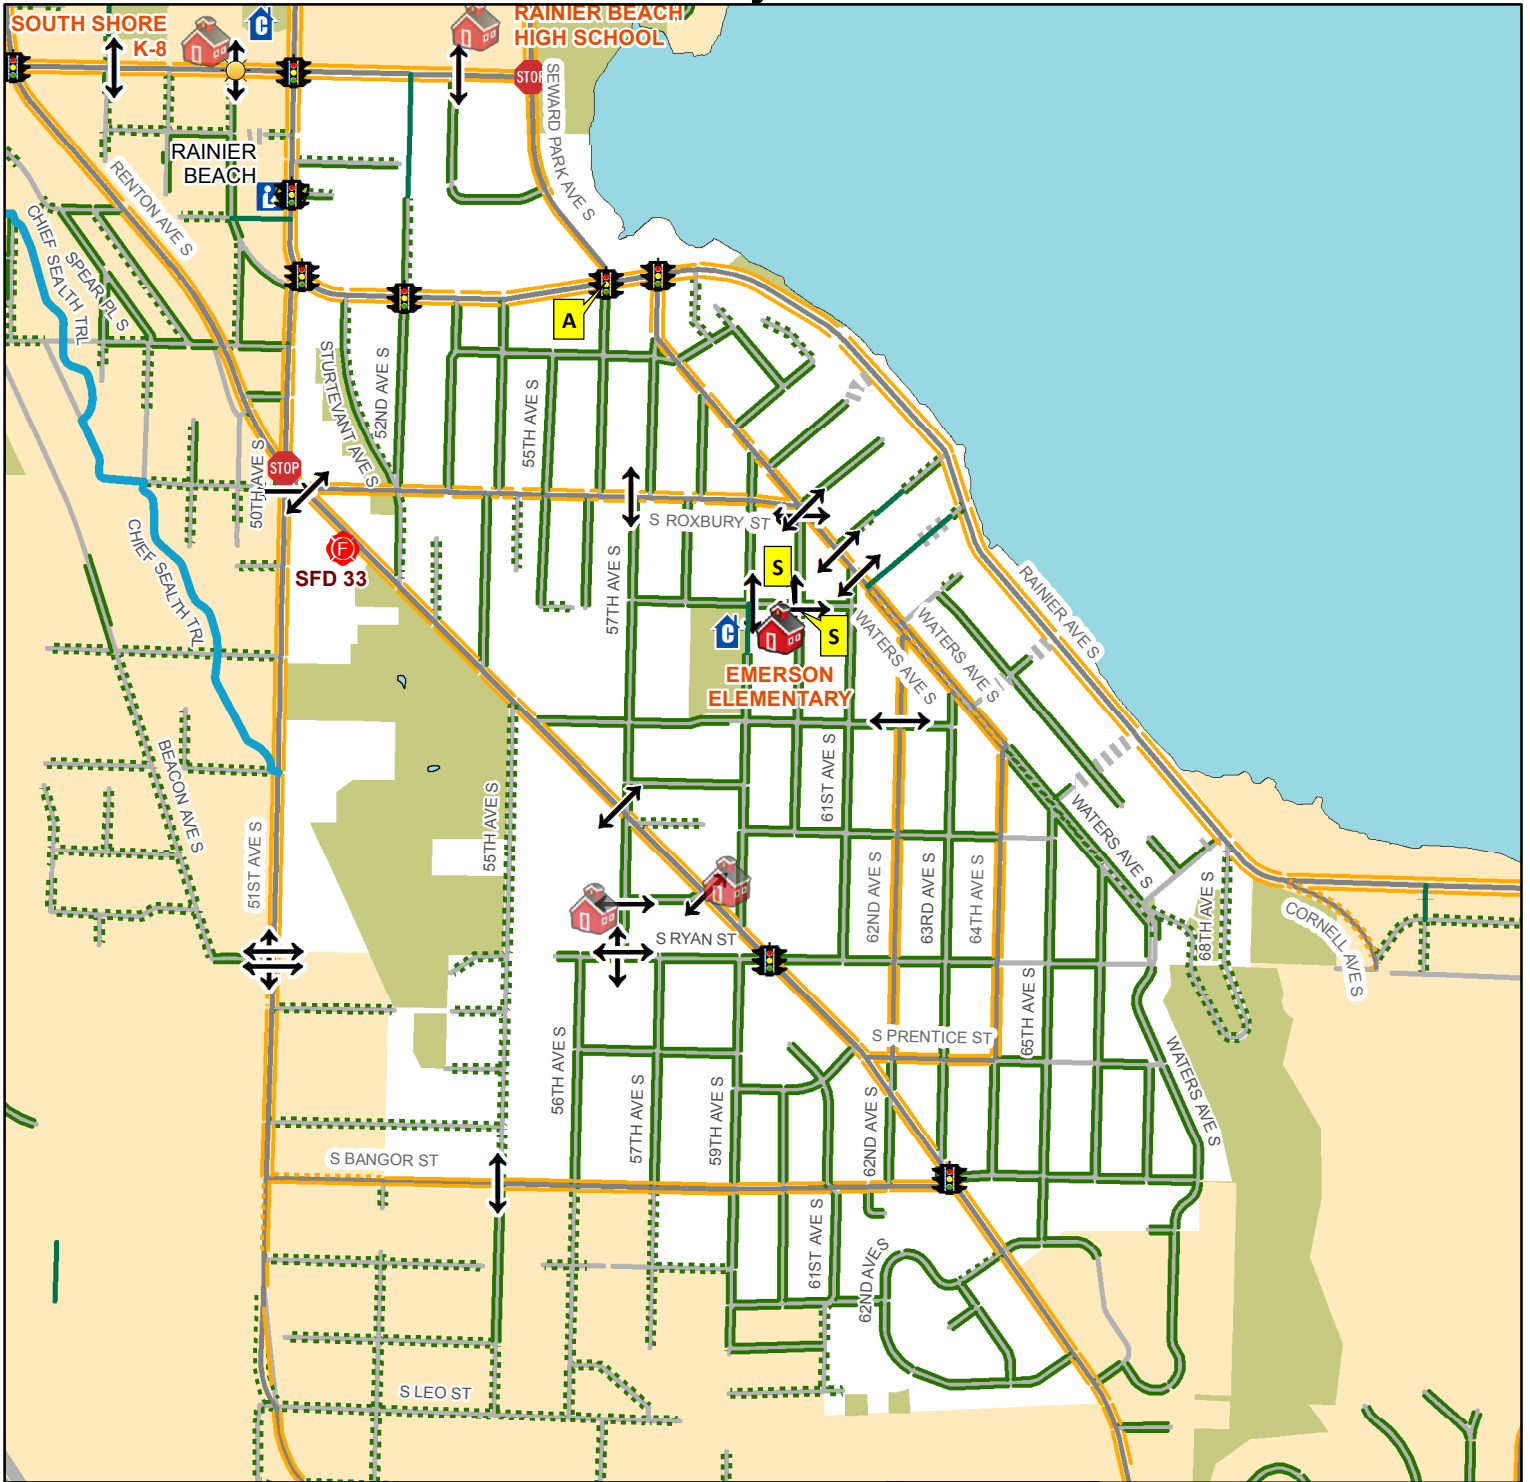

# Emerson Elementary - 9709 60th Ave. S

### Crossing Conditions

- Crossing Guard Assignment\*
- School Patrol\*
- Traffic Signals
- All Way Stop Intersection
- Crossing Beacon
- Designated School Crossing
- Bridge

### Walking and Biking Conditions

- Stairway
- Multi Use Path
- Neighborhood Greenway
- Protected Bike Lane
- Neighborhood Street with Sidewalk
- Neighborhood Street with no Sidewalk
- Busy Street with Sidewalk
- Busy Street with no Sidewalk (not recommended)

Coordinate System: State Plane, NAD83-91, Washington, North Zone  
Orthophoto Source: Pictometry 2007

Plot Date : 8/2/2018  
Author : abiano  
School\_Walking\_Maps\_18\_19\_rev3