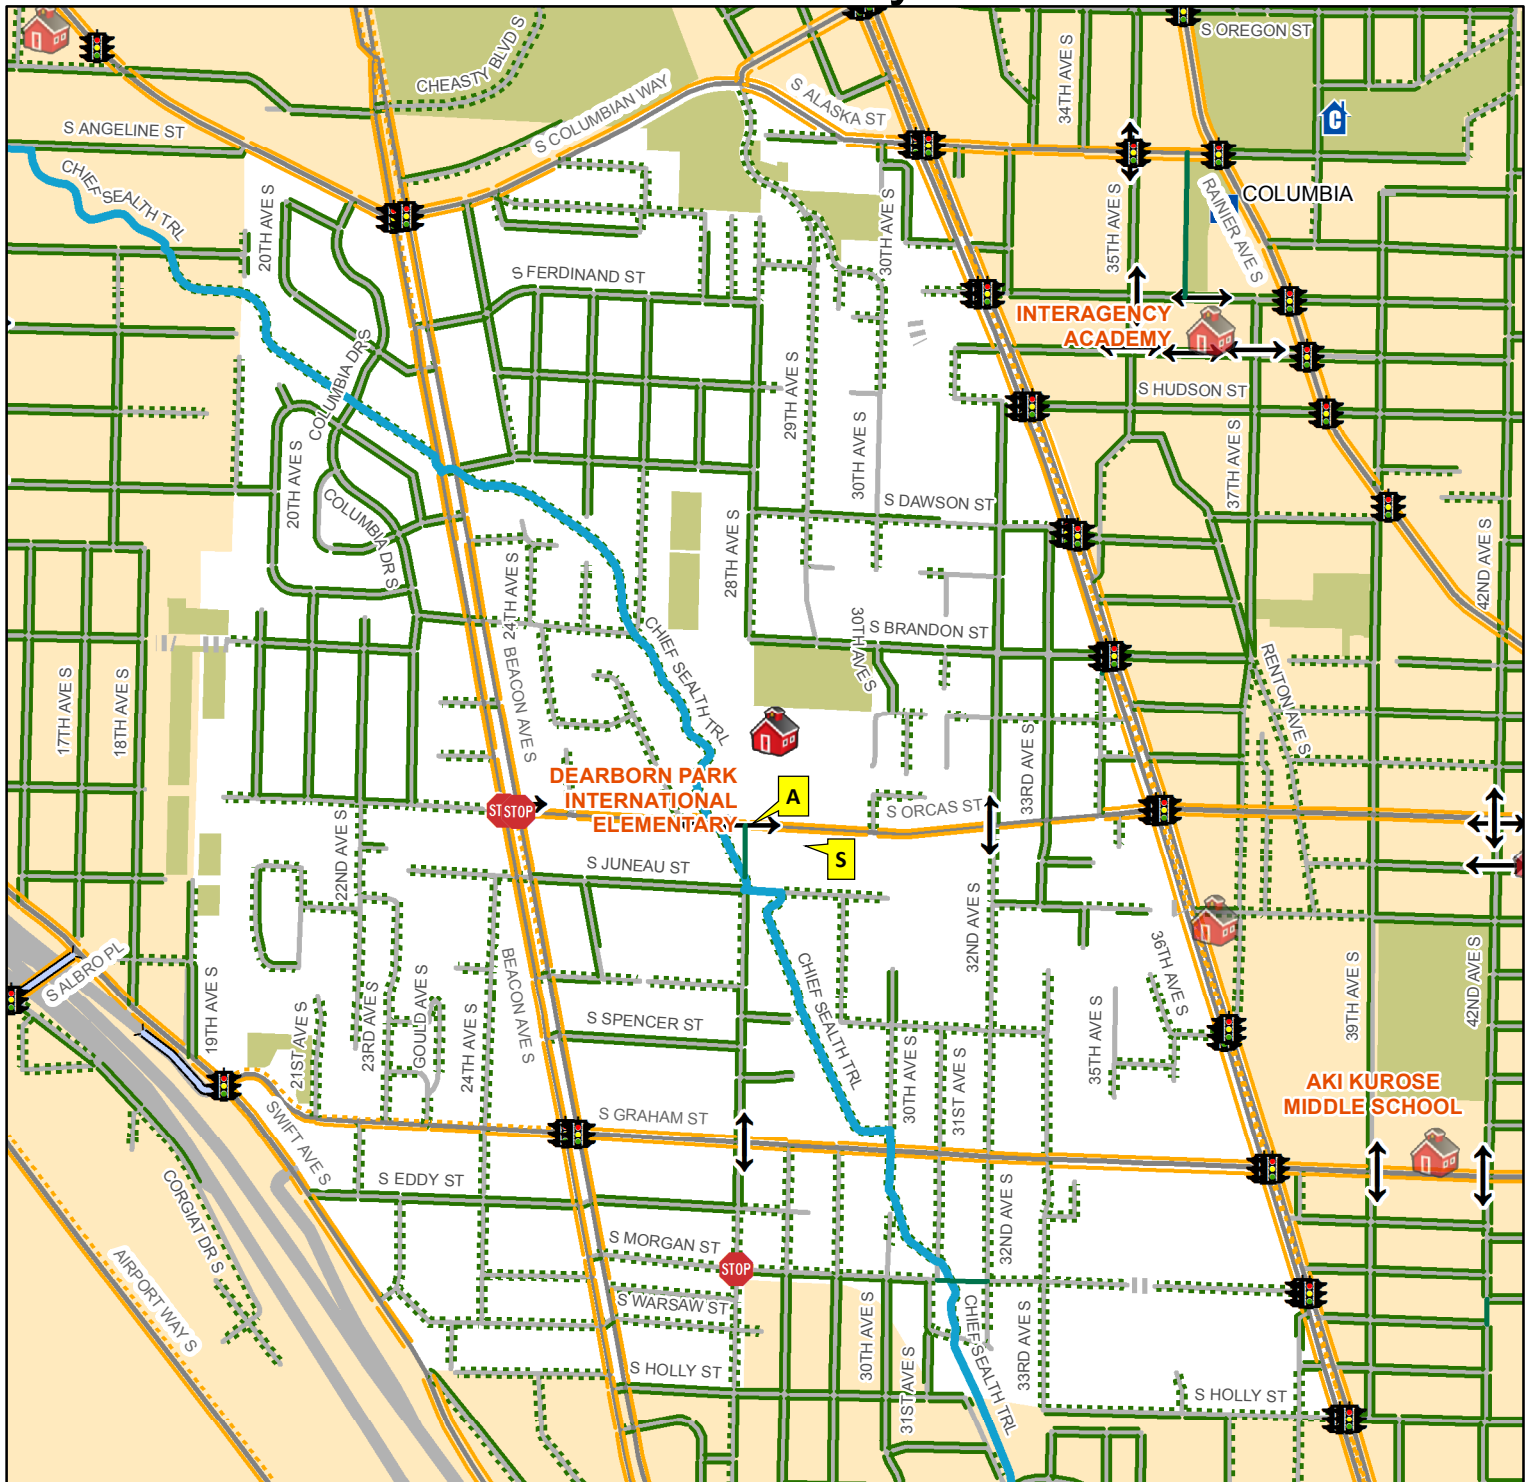

# Dearborn Park Int'l Elementary - 2820 S Orcas St.

### Crossing Conditions

- A** Crossing Guard Assignment\*
- S** School Patrol\*
- Traffic Signals
- All Way Stop Intersection
- Crossing Beacon
- Designated School Crossing
- Bridge

### Walking and Biking Conditions

- Stairway
- Multi Use Path
- Neighborhood Greenway
- Protected Bike Lane
- Neighborhood Street with Sidewalk
- Neighborhood Street with no Sidewalk
- Busy Street with Sidewalk
- Busy Street with no Sidewalk (not recommended)

Coordinate System: State Plane, NAD83-91, Washington, North Zone  
Orthophoto Source: Pictometry 2007

Plot Date : 8/2/2018  
Author : abiano  
School\_Walking\_Maps\_18\_19\_rev3

\* Crossing guard and school patrol locations are subject to change.