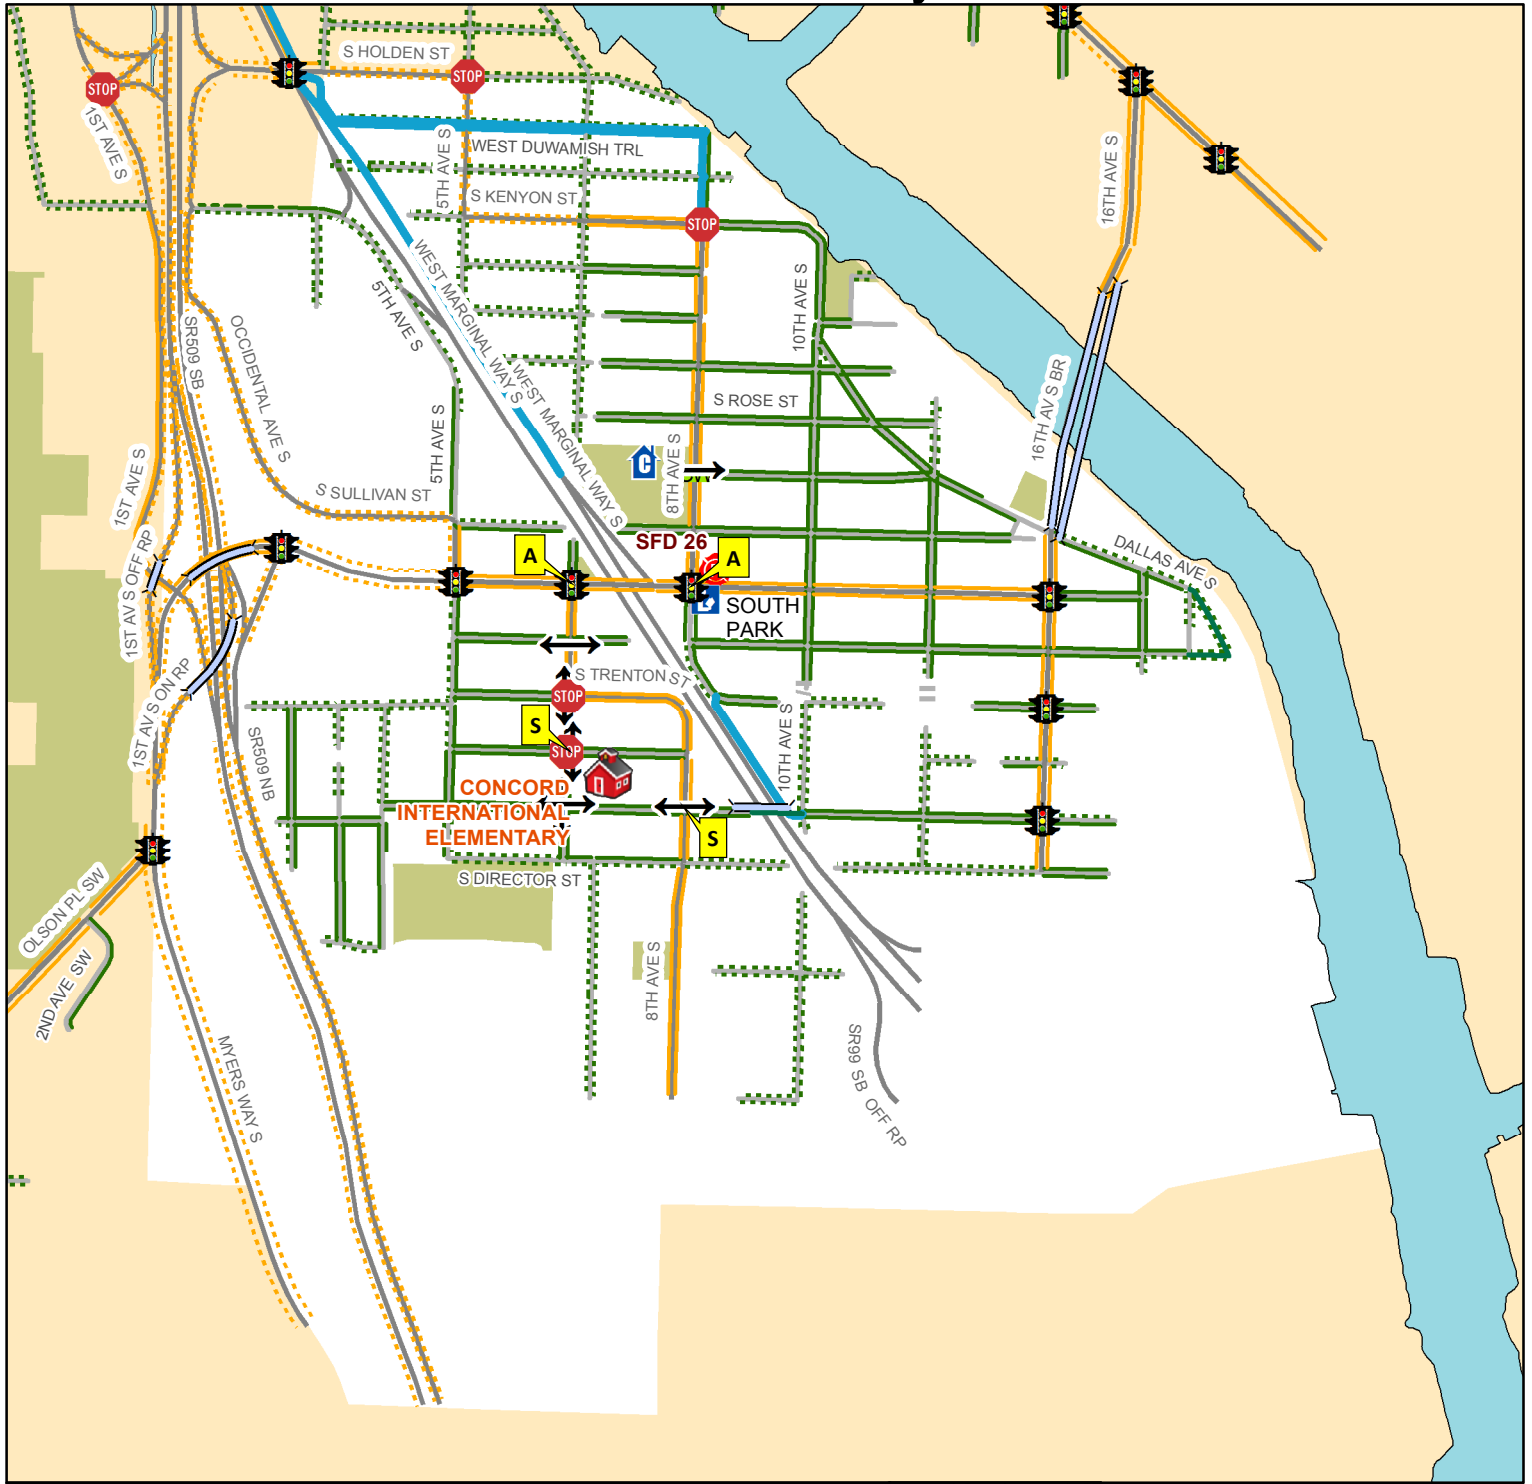

# Concord International Elementary - 723 S Concord St.

### Crossing Conditions

- A** Crossing Guard Assignment\*
- S** School Patrol\*
- Traffic Signals
- All Way Stop Intersection
- Crossing Beacon
- Designated School Crossing
- Bridge

### Walking and Biking Conditions

- Stairway
- Multi Use Path
- Neighborhood Greenway
- Protected Bike Lane
- Neighborhood Street with Sidewalk
- Neighborhood Street with no Sidewalk
- Busy Street with Sidewalk
- Busy Street with no Sidewalk (not recommended)

Coordinate System: State Plane, NAD83-91, Washington, North Zone  
Orthophoto Source: Pictometry 2007

Plot Date : 8/2/2018  
Author : abiano  
School\_Walking\_Maps\_18\_19\_rev3